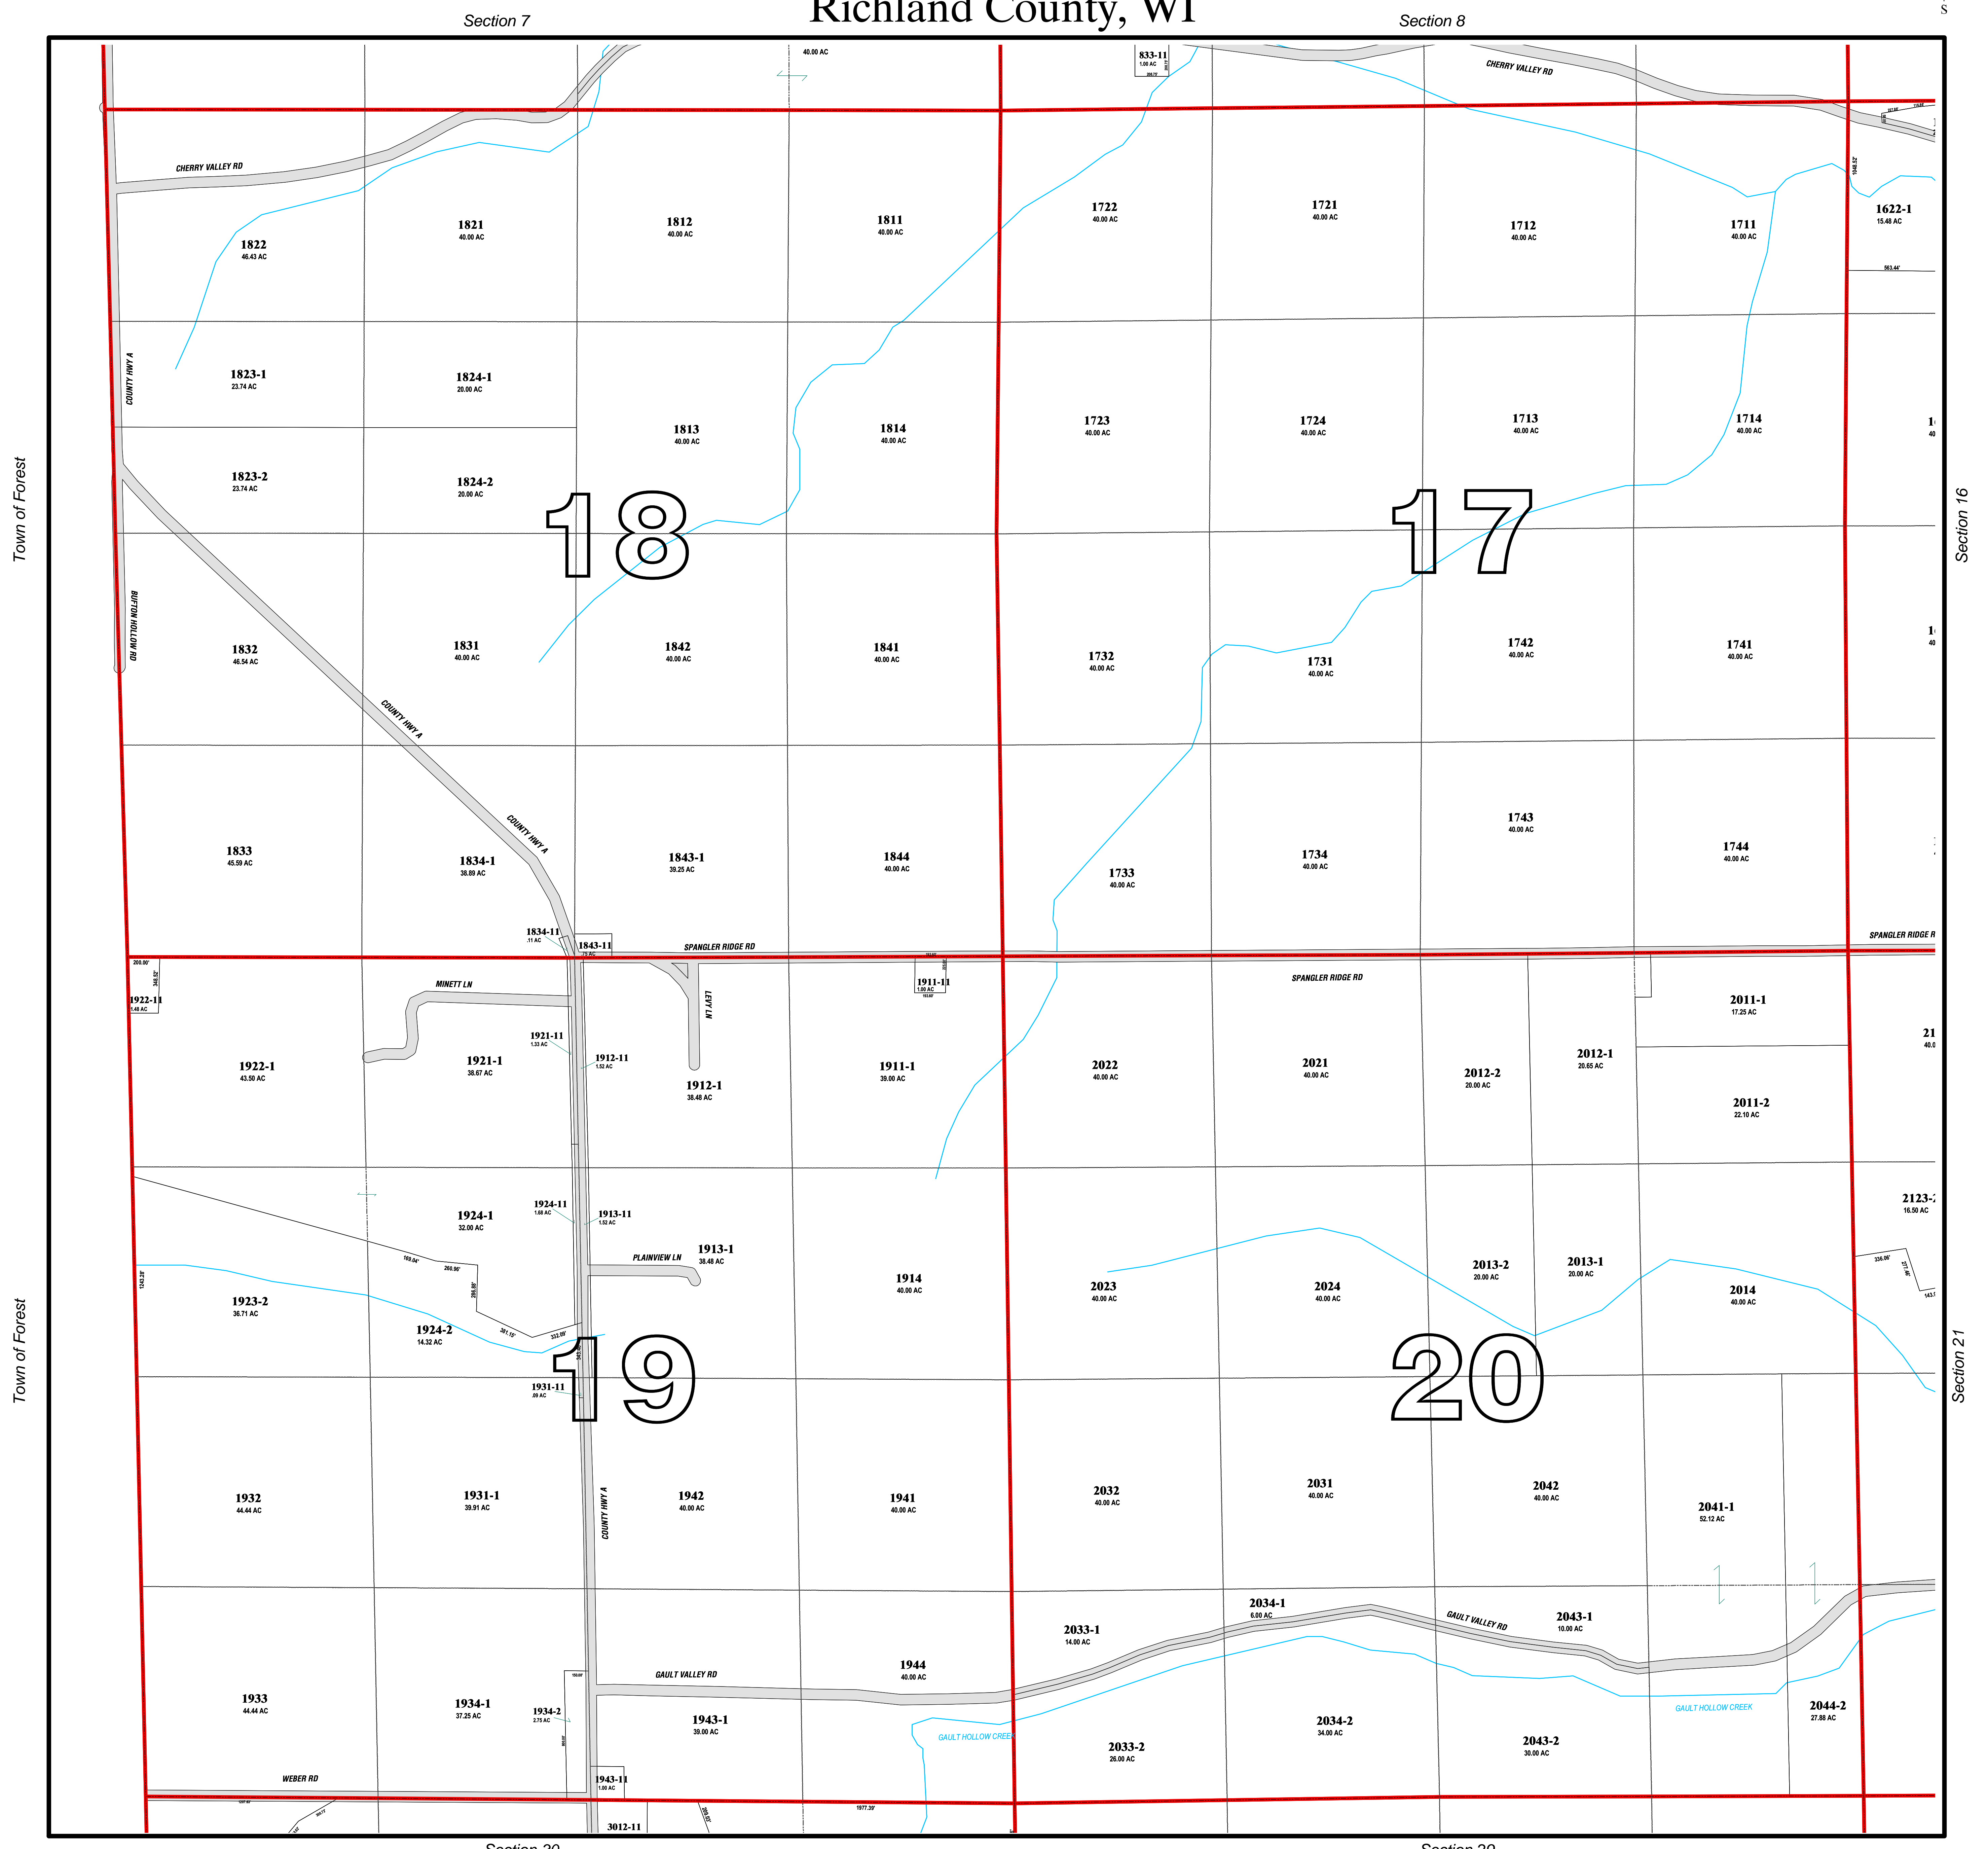

Town of Bloom T12N-R1W

Sections 17, 18, 19, 20

Richland County, WI

Map Legend			
	Section Lines		Creek Names
	Road Right of Ways		Government Lot Number
	Water		Section Numbers
	Parcels		Block Number
	Land Hooks		Lot Number
	Historical lines		Road Names
	Leaders Dimensions		History Text
	Leaders Acres		Dimensions
	Leaders Parcel IDs		Acres
	Easements		Parcel IDs
			Legal Reference Text

1 Inch = 400 Feet

Disclaimer:
Richland County map data is derived from various sources including GPS, surveys, recorded legal documents and aerial photography using best applicable methods. These maps are intended for use in compliance of Chapter 70 Wis.