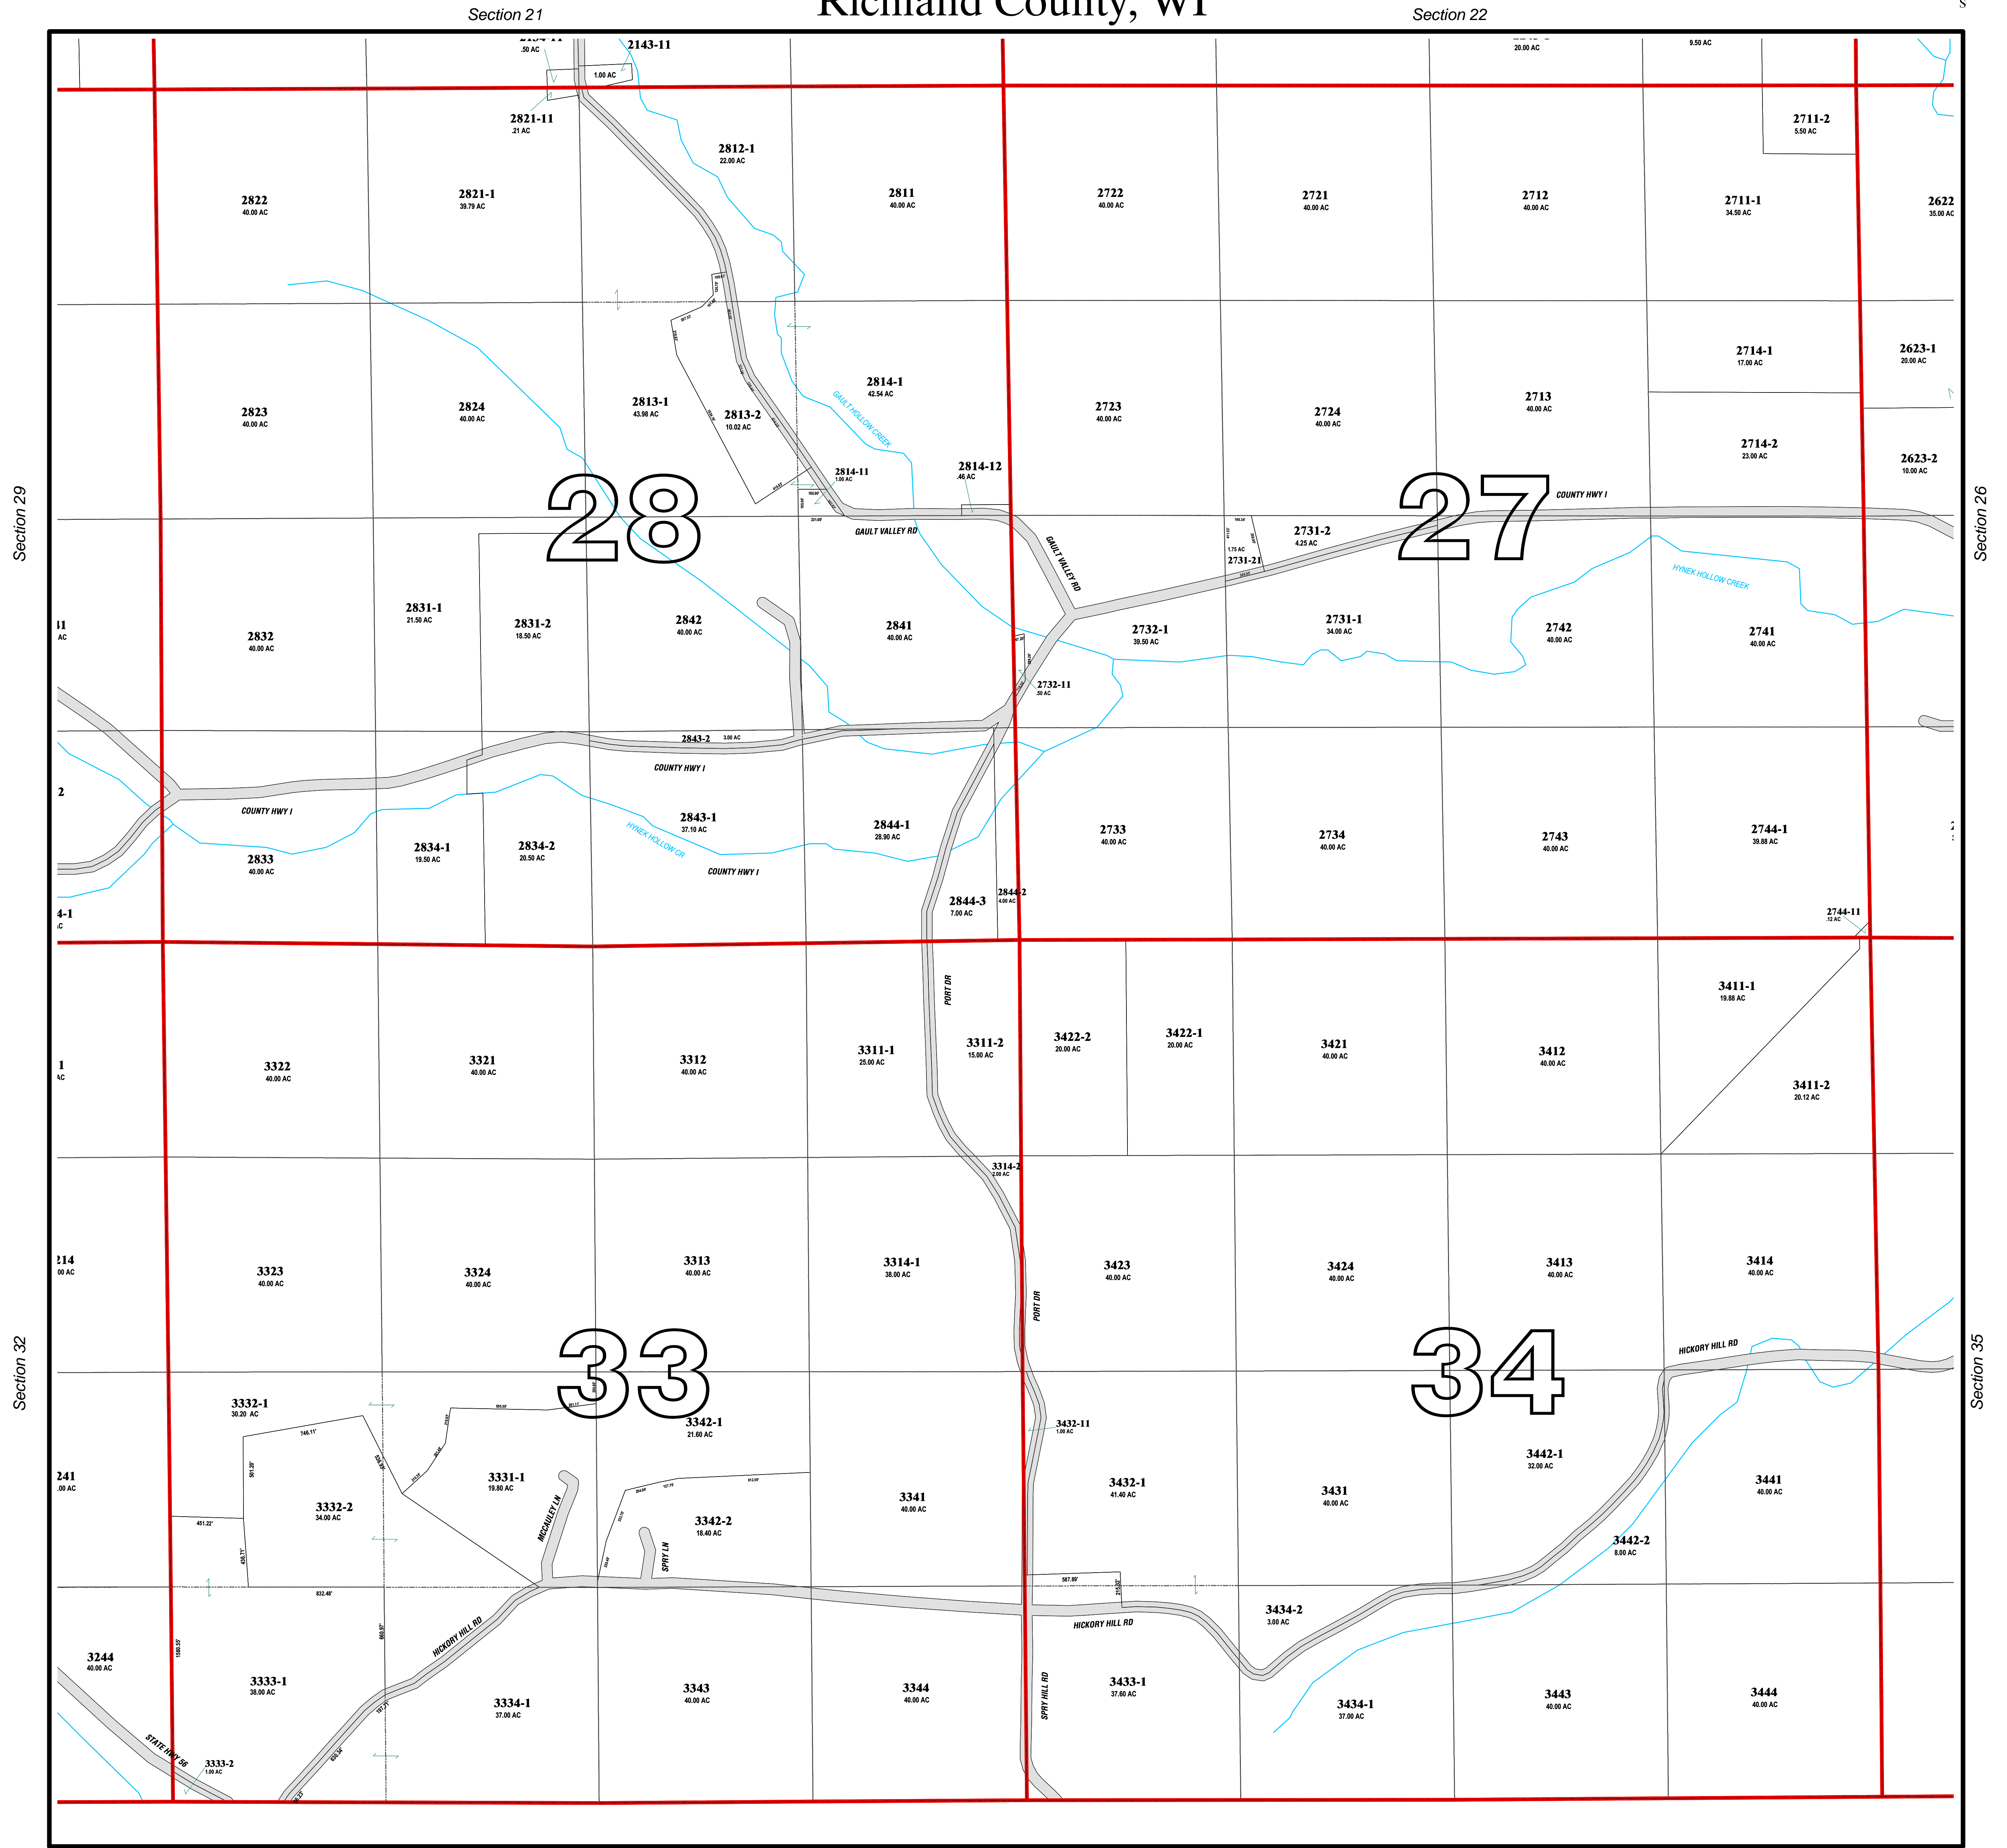

Town of Bloom T12N-R1W

Sections 27, 28, 33, 34

Richland County, WI

Section 29

Section 32

Section 26

Section 35

Town of Rockbridge

Town of Rockbridge

Map Legend			
	Section Lines		Creek Names
	Road Right of Ways		Government Lot Number
	Water		Section Numbers
	Parcels		Block Number
	Land Hooks		Lot Number
	Historical lines		Road Names
	Leaders Dimensions		History Text
	Leaders Acres		Dimensions
	Leaders Parcel IDs		Acreage
	Easements		Parcel IDs
			Legal Reference Text

1 Inch = 400 Feet

Disclaimer:
Richland County map data is derived from various sources including GPS, surveys, recorded legal documents and aerial photography using best applicable methods. These maps are intended for use in compliance of Chapter 70 Wis.