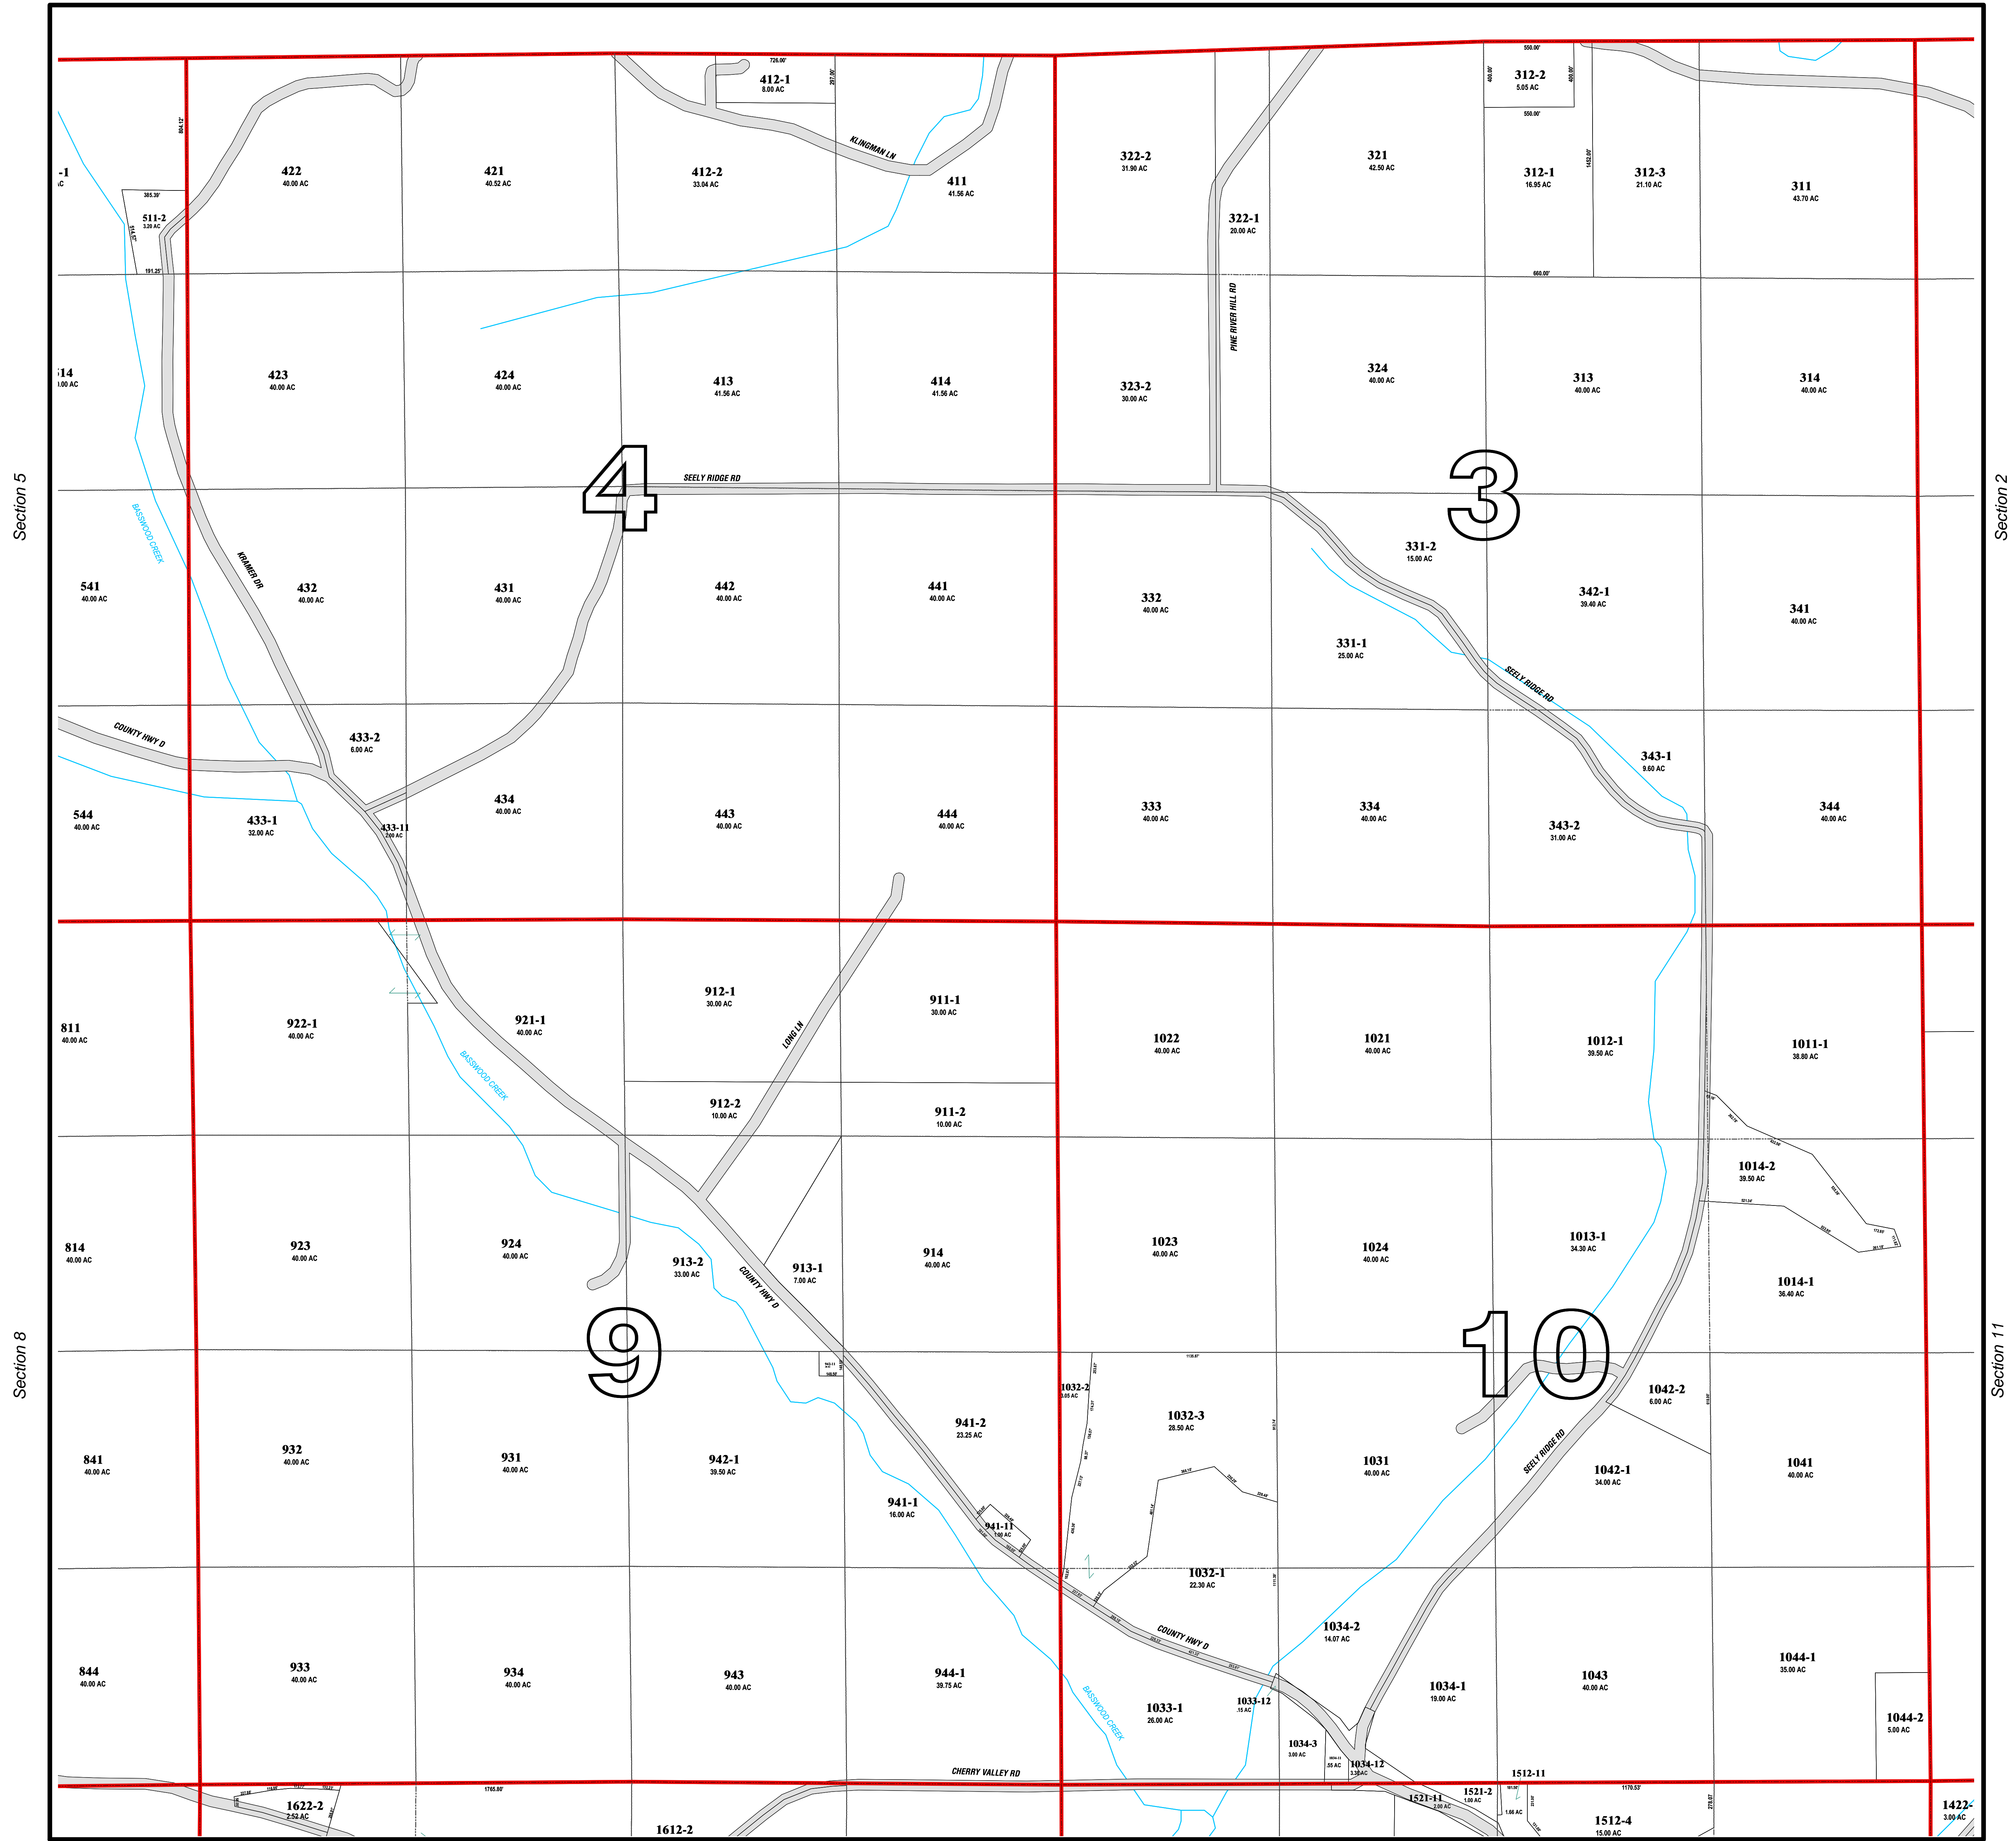

Town of Bloom T12N-R1W

Sections 3, 4, 9, 10

Richland County, WI

Vernon County

Vernon County

Map Legend			
	Section Lines		Creek Names
	Road Right of Ways		Road Names
	Water		History Text
	Parcels		Dimensions
	Land Hooks		Acres
	Historical lines		Parcel IDs
	Leaders Dimensions		Legal Reference Text
	Leaders Acres		Block Number
	Leaders Parcel IDs		Lot Number
	Easements		Government Lot Number
	Text		Section Numbers
	Text		Block Number
	Text		Lot Number

1 Inch = 400 Feet

Disclaimer:
Richland County map data is derived from various sources including GPS, surveys, recorded legal documents and aerial photography using best applicable methods. These maps are intended for use in compliance of Chapter 70 Wis.