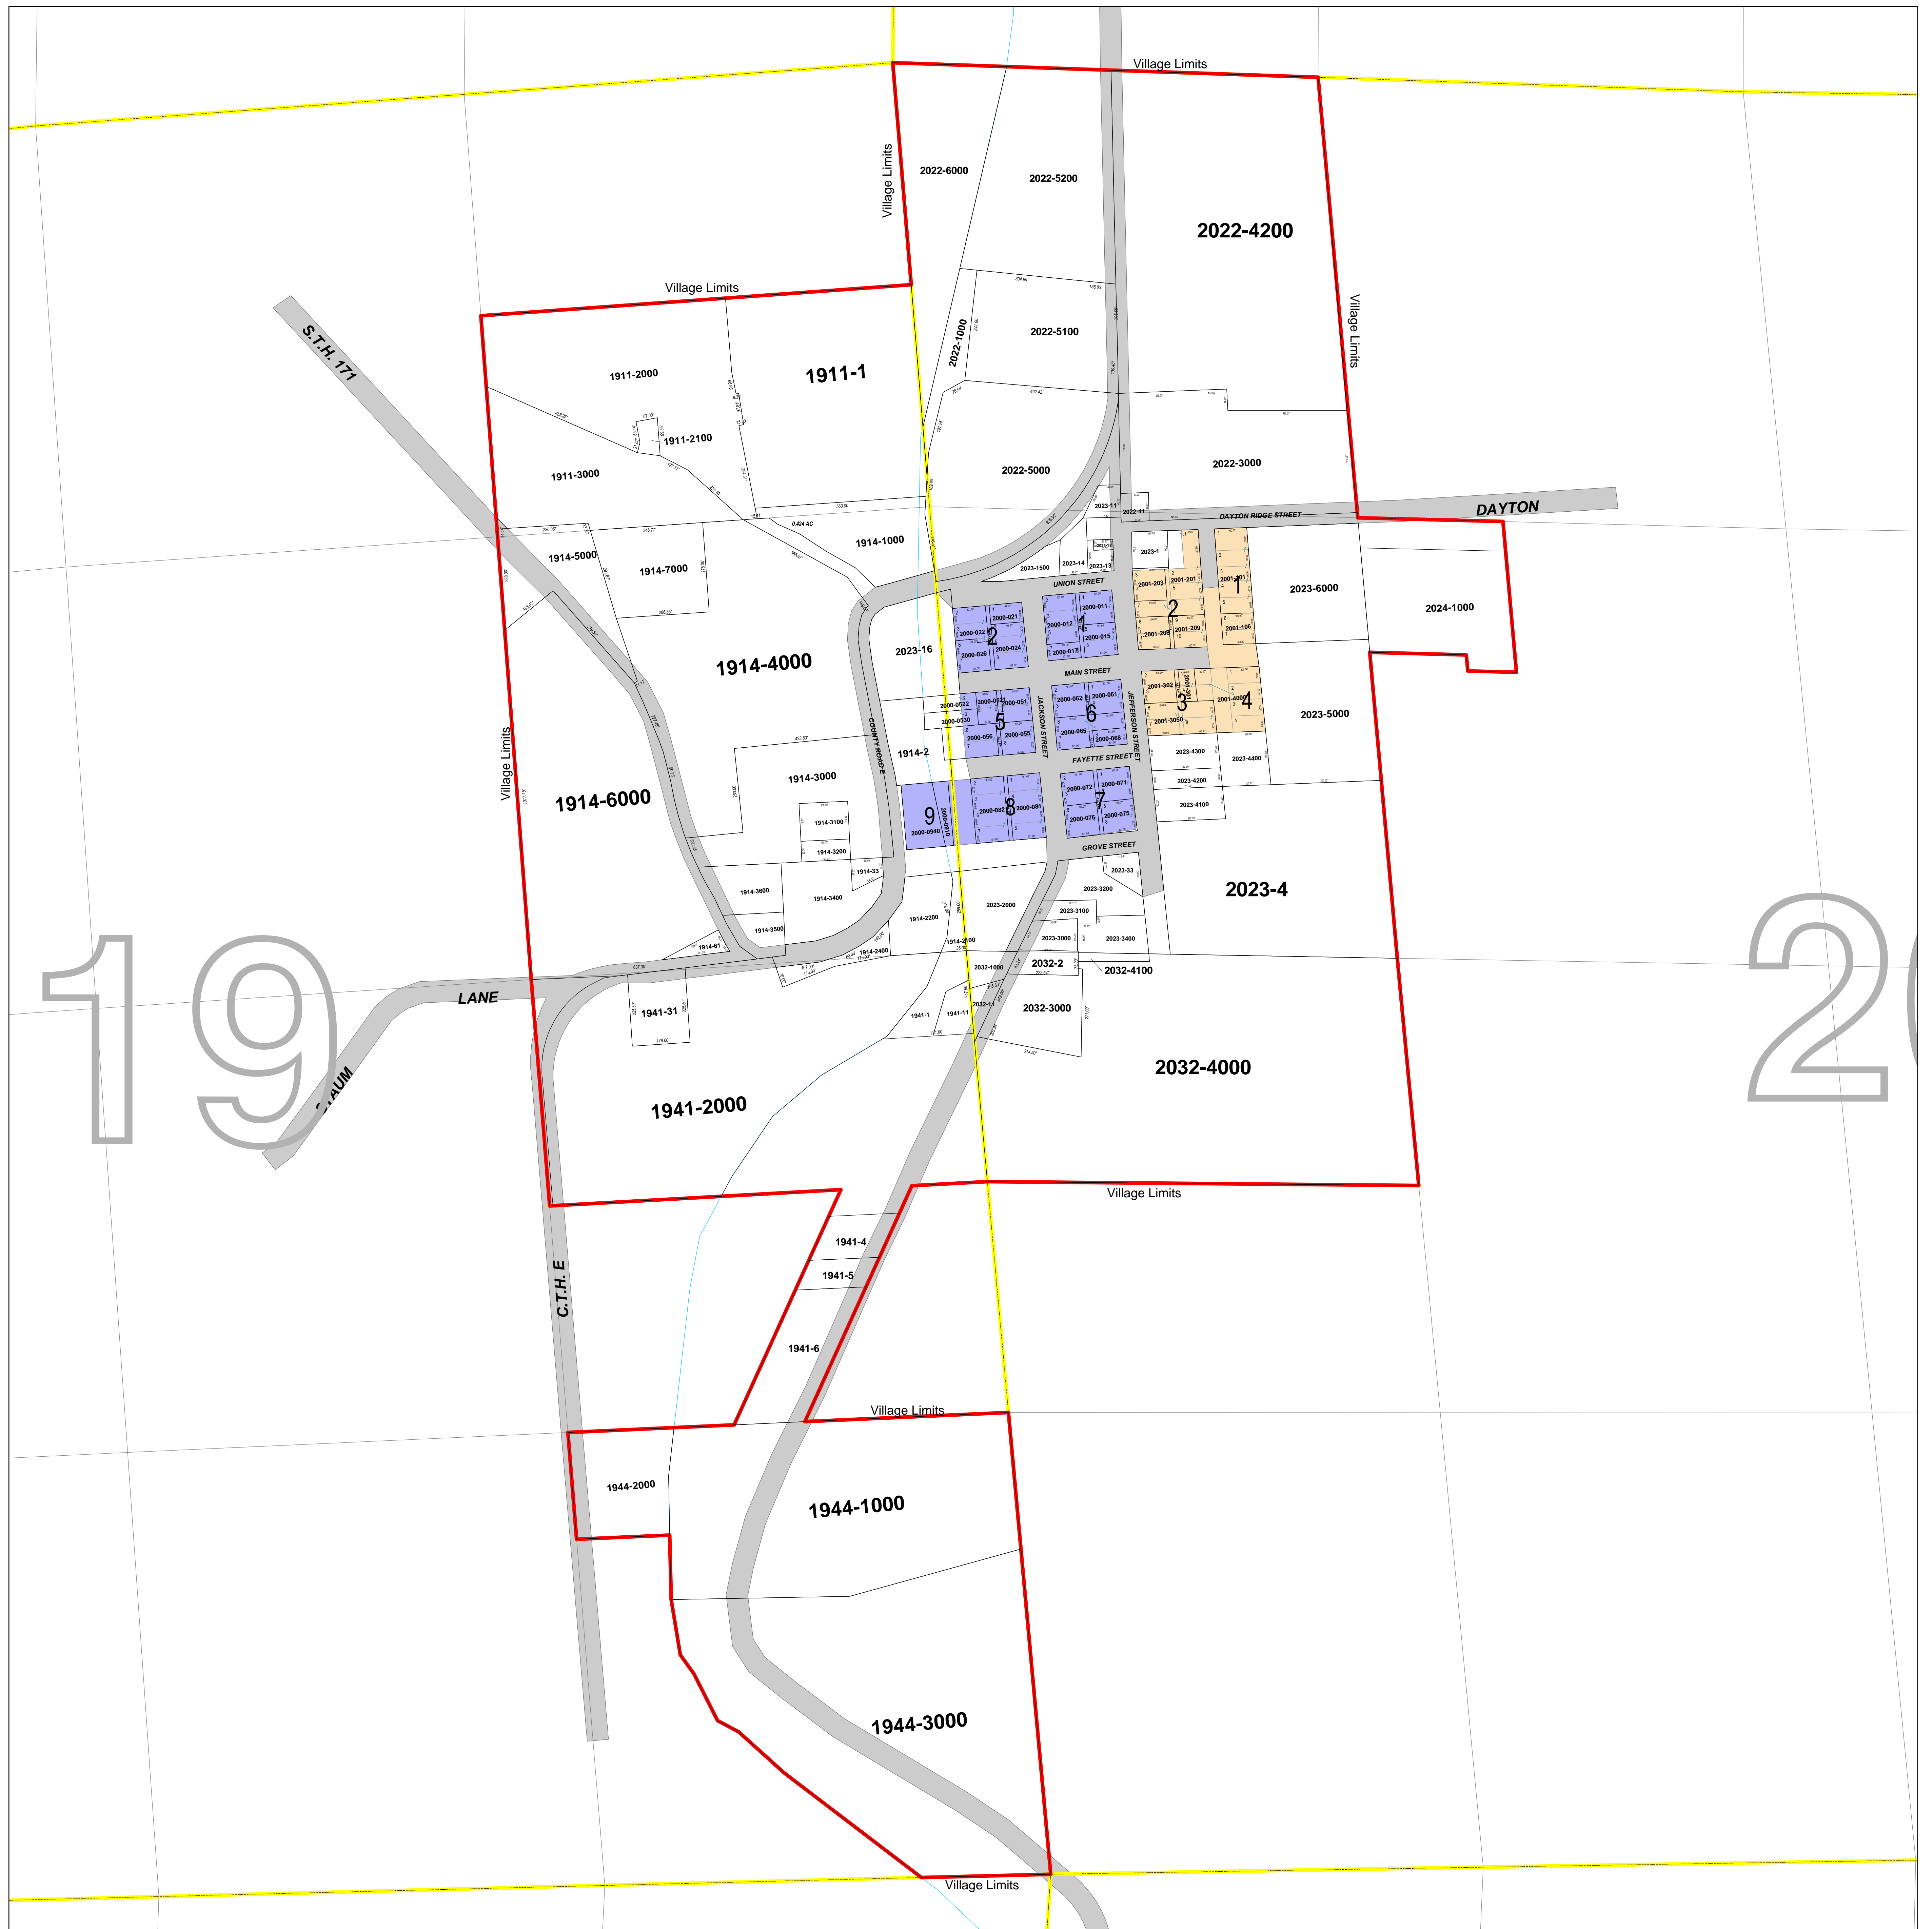

Village of Boaz Richland County, WI

Map Legend			

Disclaimer:
Richland County map data is derived from various sources including GPS, surveys, recorded legal documents and aerial photography using best applicable methods. These maps are intended for use in compliance of Chapter 70 Wis.