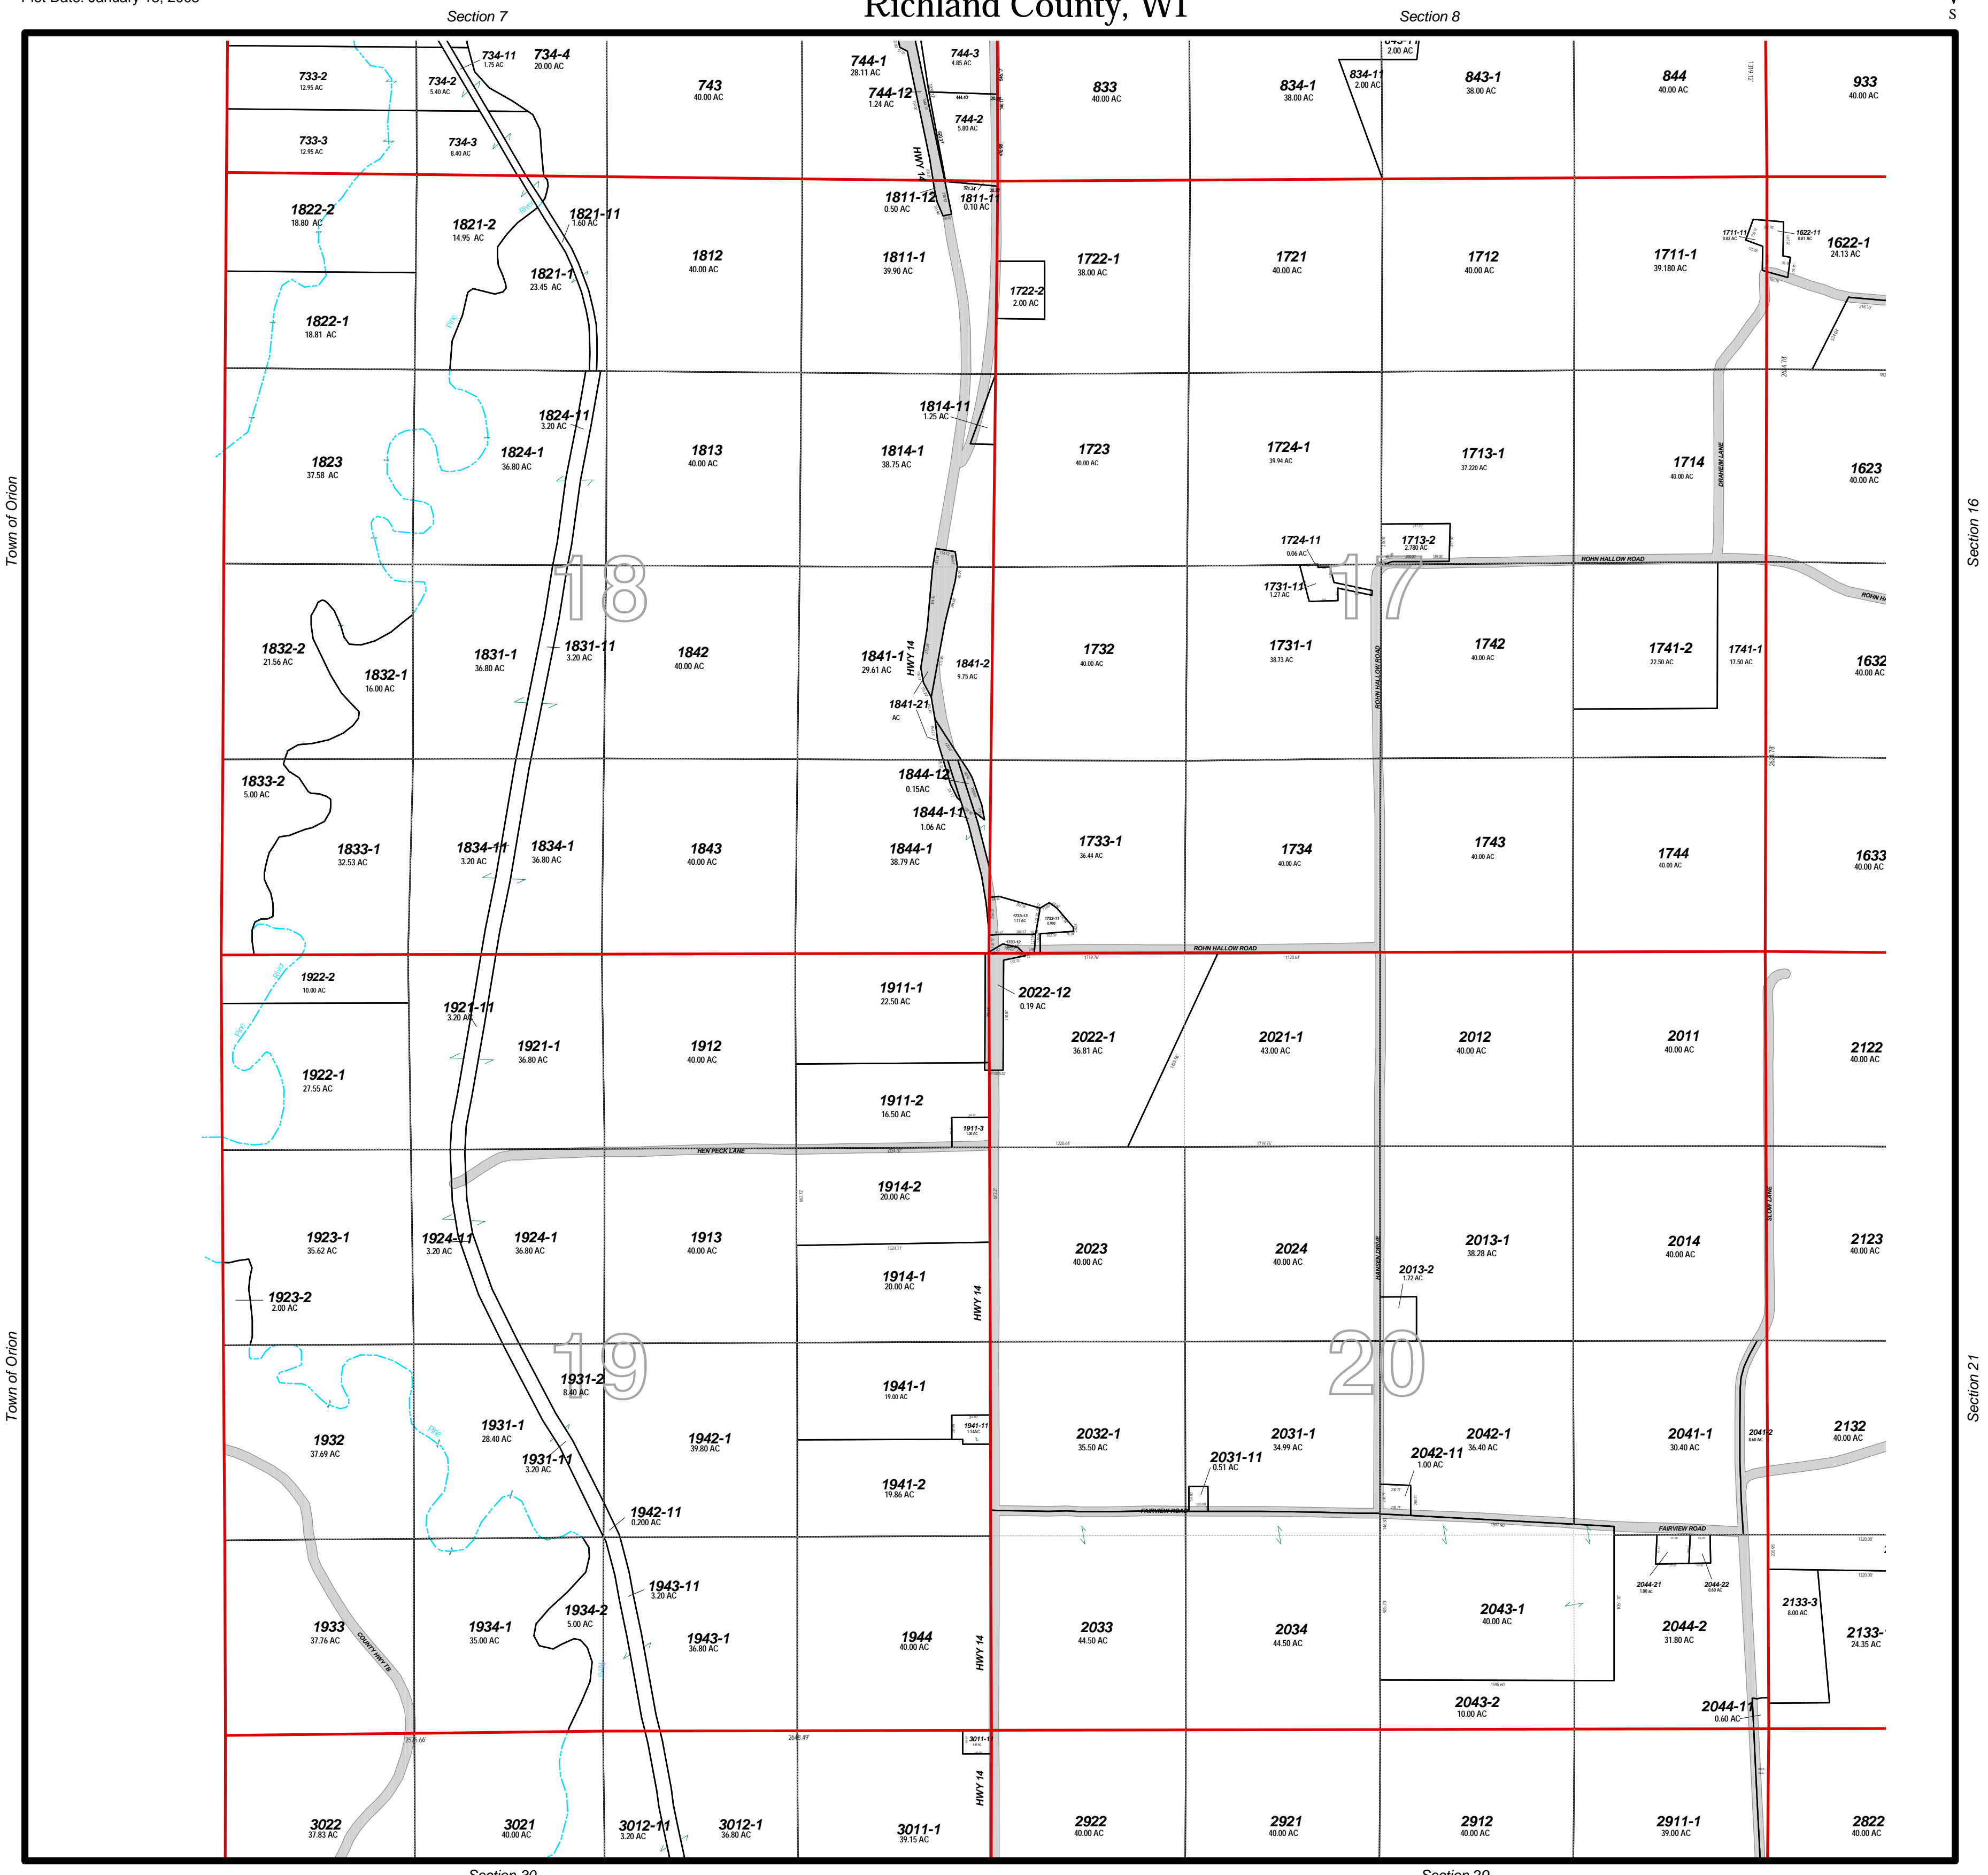

Town of Buena Vista T9N-R2E Sections 17, 18, 19, 20 Richland County, WI

Plot Scale : 1 Inch = 400 Feet
Last Change Date: January 12, 2003
Plot Date: January 13, 2003

Town of Orion

Town of Orion

Section 16

Section 21

Map Legend			
	Section Lines		Historical Lines
	Road Right of Ways		Leaders Dimensions
	Water		Leaders Acres
	Parcels		Leaders Parcel IDs
	Land Hooks		Easements
	Road Names		Text History Text
	Dimensions		Text Dimensions
	Acreage		Text Section Numbers
	Parcel IDs		Text Block Number
	Legal Reference Text		Text Lot Number

1 Inch = 700 Feet

Disclaimer:
Richland County map data is derived from various sources including GPS, surveys, recorded legal documents and aerial photography using best applicable methods. These maps are intended for use in compliance of Chapter 70 Wis. State Statutes for assessment purposes only and not intended as a replacement for survey.