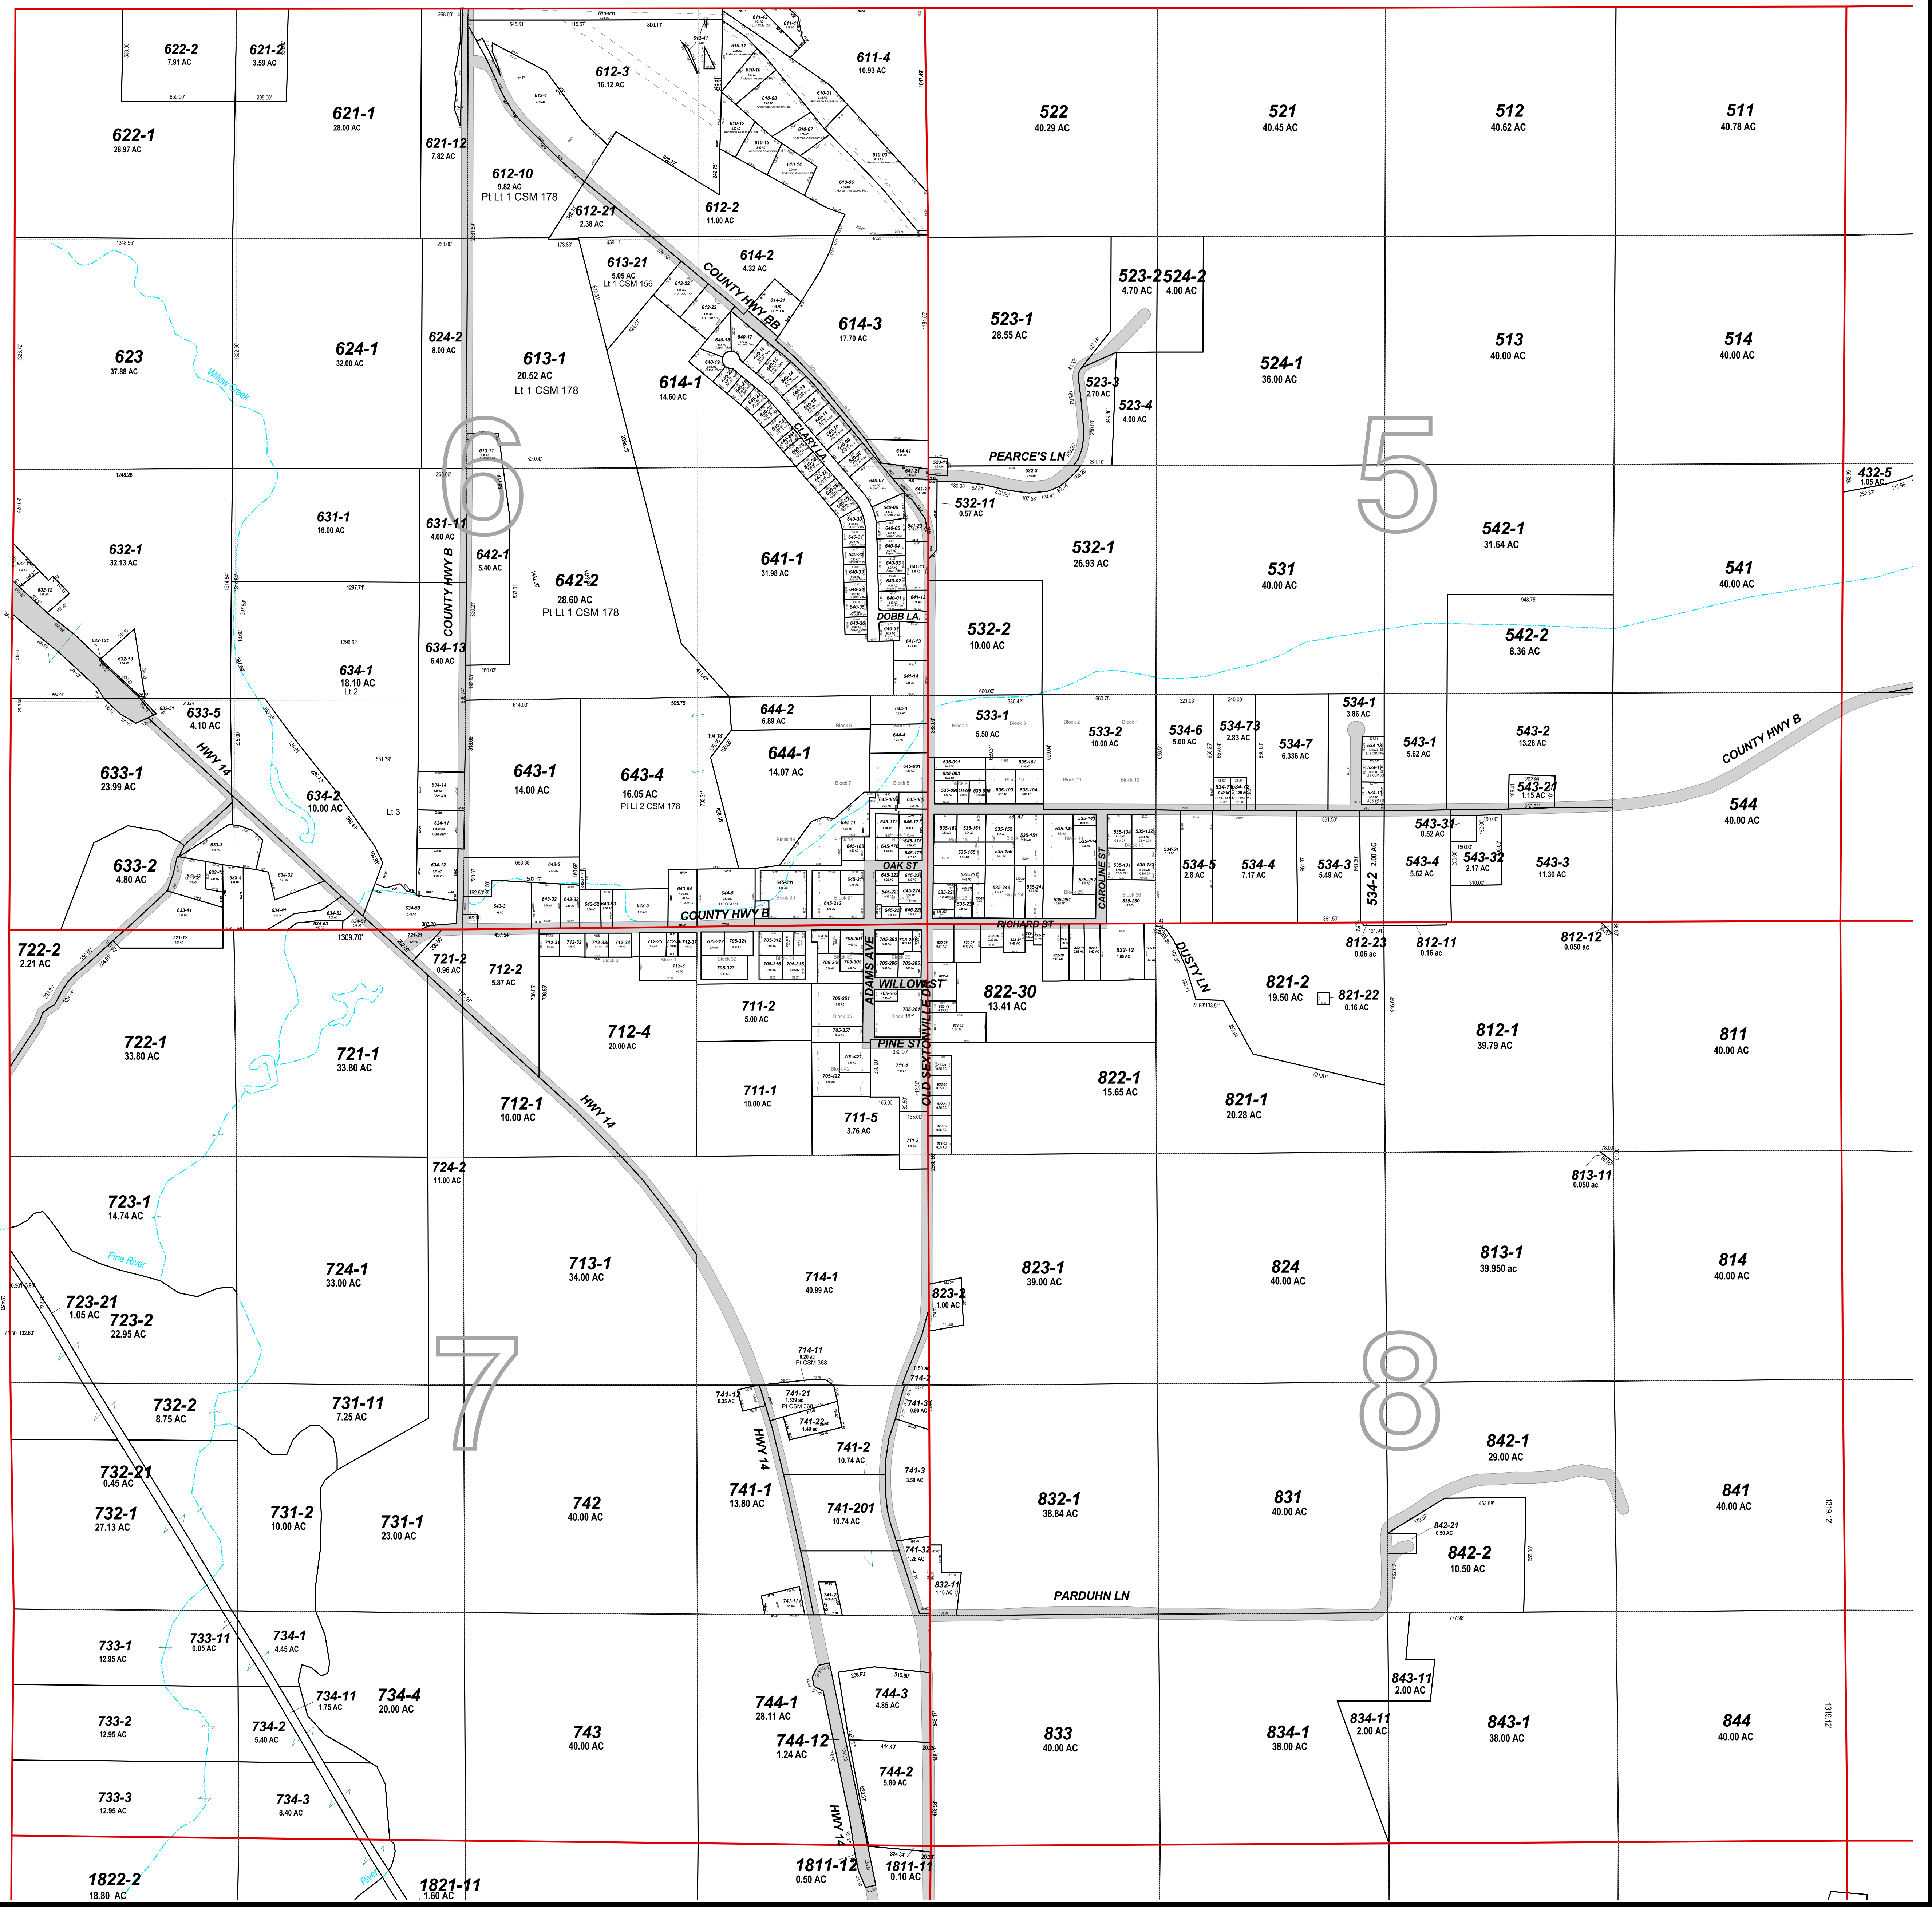

Plot Scale : 1 Inch = 400 Feet
 Last Change Date: January 12, 2003
 Plot Date: January 13, 2003

Town of Buena Vista T9N-R2E

Sections 5, 6, 7, 8

Richland County, WI

Town of Ithaca

Town of Ithaca

Town of Orion

Section 4

Town of Orion

Section 9

Section 18

Section 17

Map Legend

	Section Lines		Historical Lines	Text	Road Names		Creek Names
	Road Right of Ways		Leaders Dimensions	Text	History Text		Government Lot Number
	Water		Leaders Acres	Text	Dimensions		Section Numbers
	Parcels		Leaders Parcel IDs	Text	Acres		Block Number
	Land Hooks		Easements	Text	Parcel IDs		Lot Number
				Text	Legal Reference Text		

Disclaimer:
 Richland County map data is derived from various sources including GPS surveys, recorded legal documents and aerial photography using best applicable methods. These maps are intended for use in compliance of Chapter 70 Wis. State Statutes for assessment purposes only and not intended as a replacement for survey.