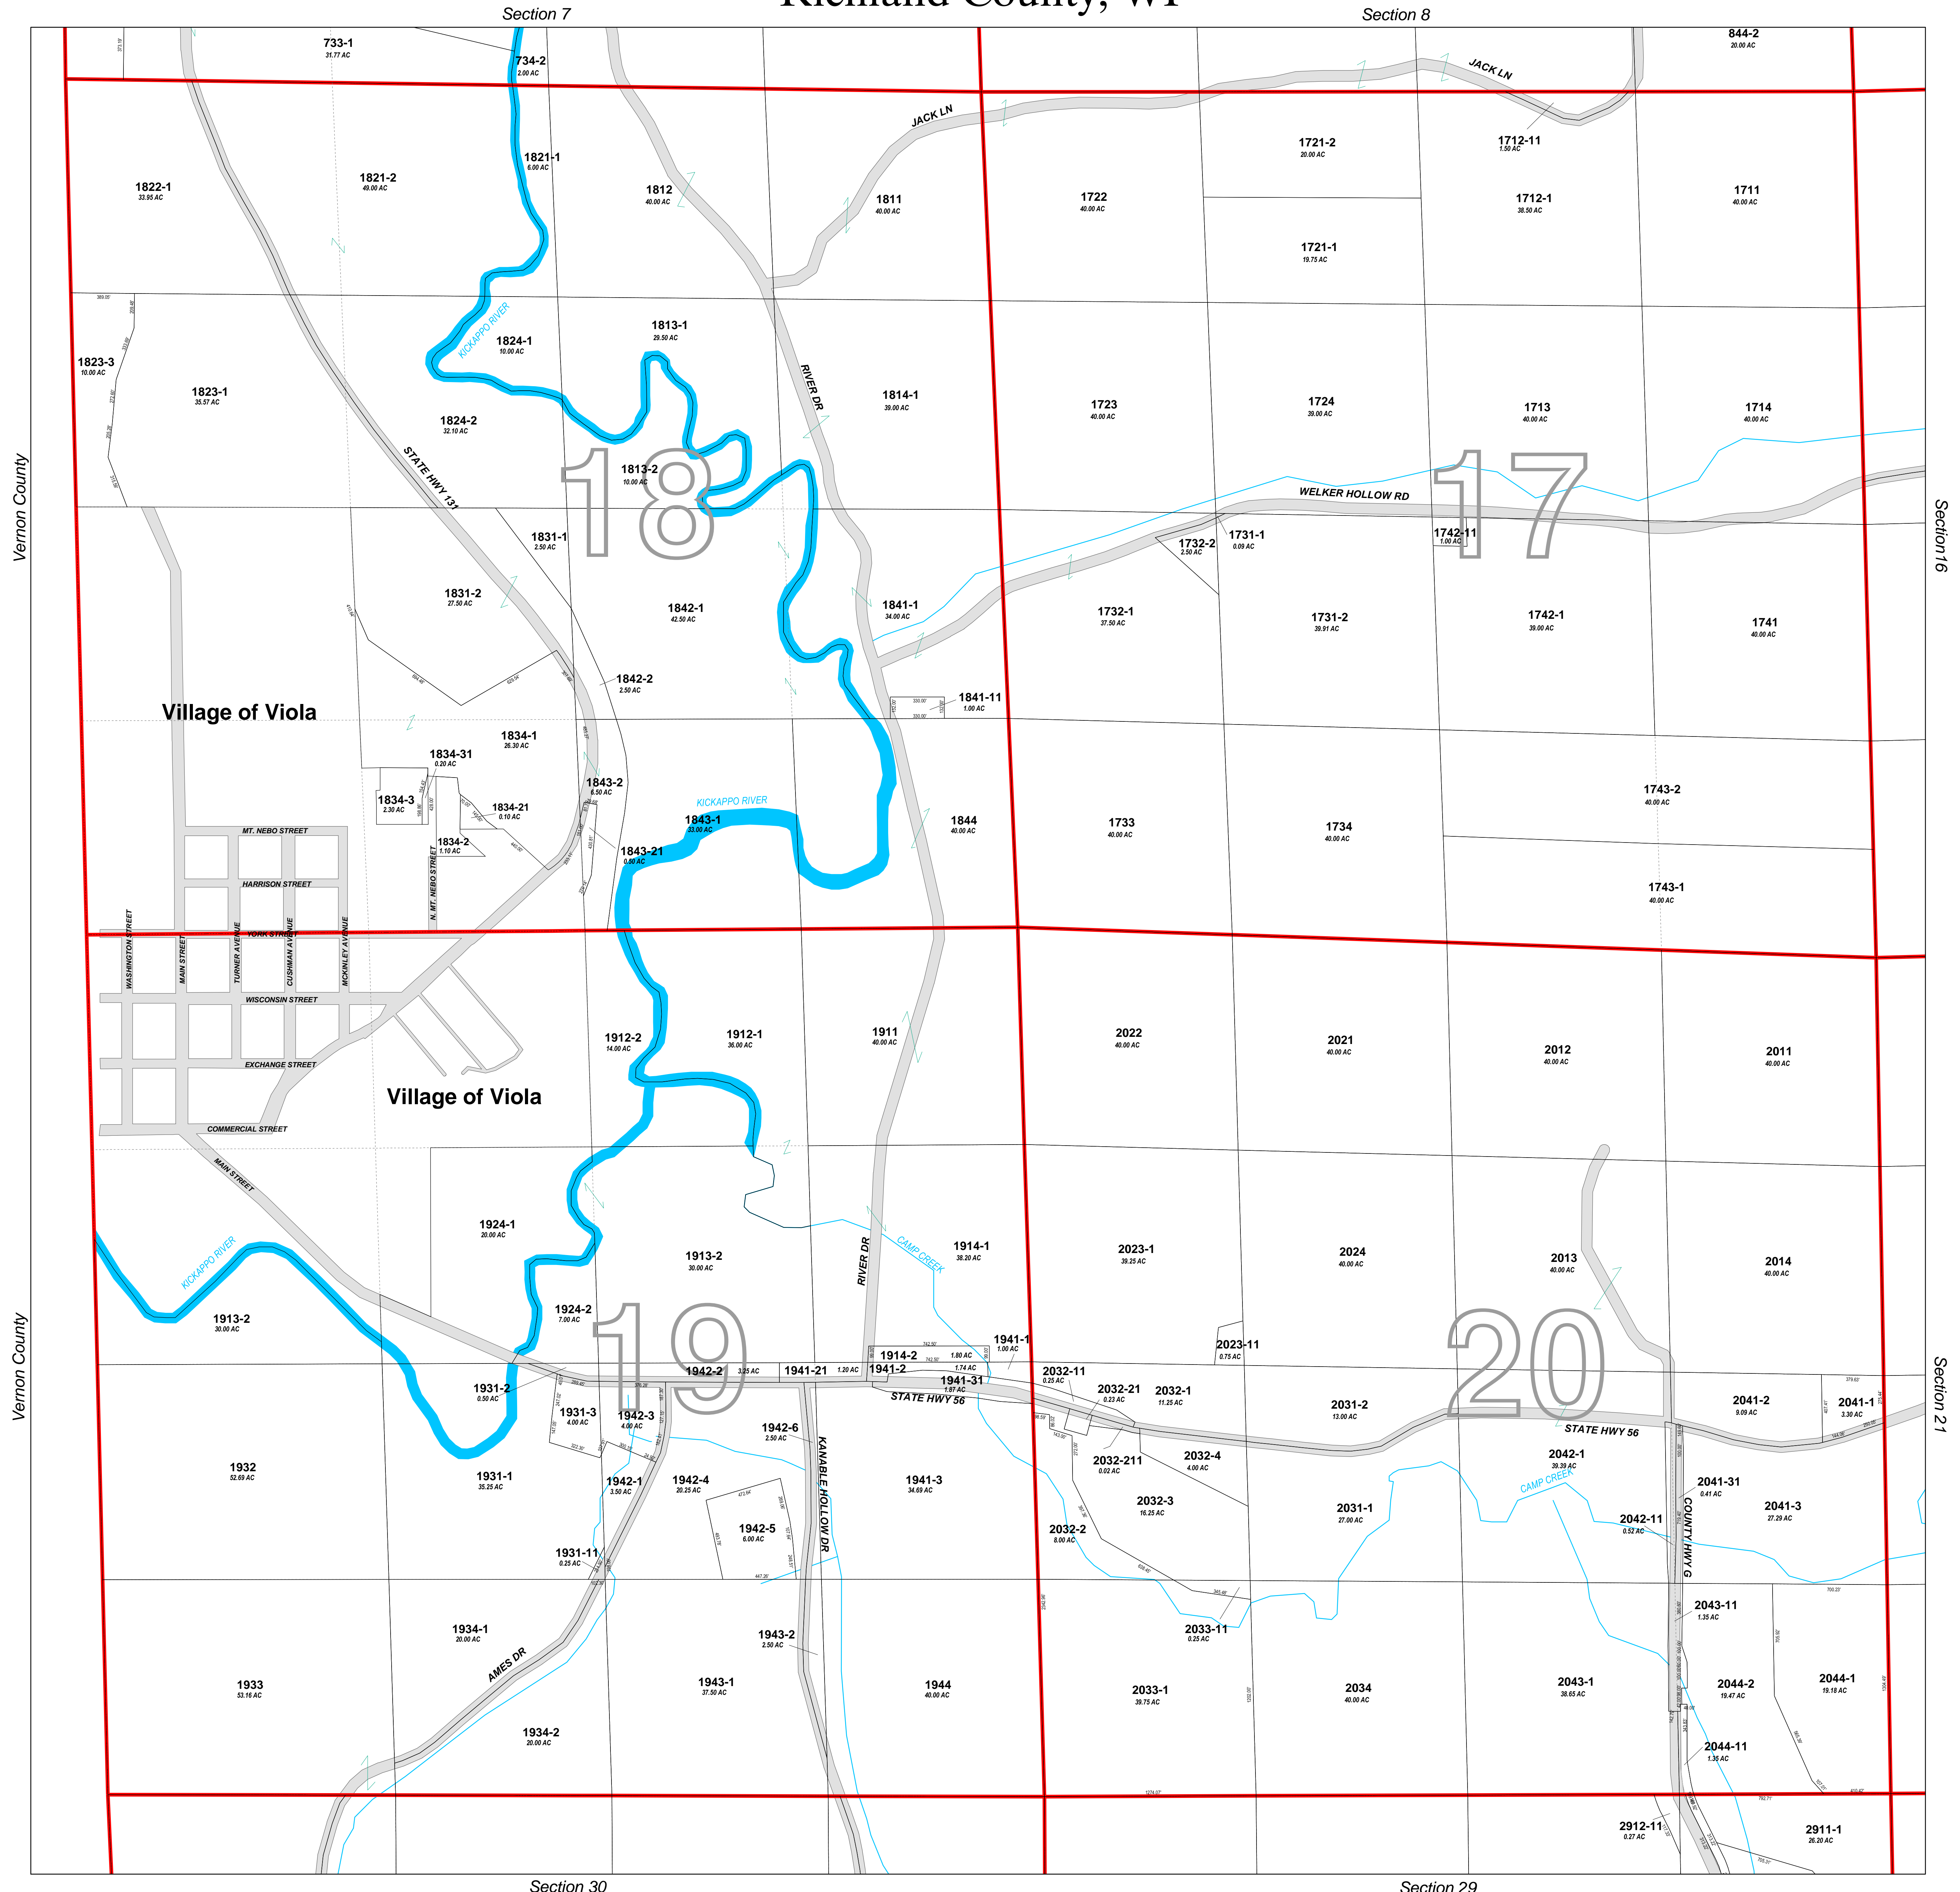

Town of Forest

Sections 17, 18, 19, 20

Richland County, WI

Village of Viola

Village of Viola

Map Legend			
	Section Lines		Creek Names
	Road Right of Ways		Government Lot Number
	Water		Section Numbers
	Parcels		Block Number
	Land Hooks		Lot Number
	Historical lines		Legal Reference Text
	Leaders Dimensions		
	Leaders Acres		
	Leaders Parcel IDs		
	Easements		
	Road Names		
	History Text		
	Dimensions		
	Acres		
	Parcel IDs		

Disclaimer:
Richland County map data is derived from various sources including GPS, surveys, recorded legal documents and aerial photography using best applicable methods. These maps are intended for use in compliance of Chapter 70 Wis.