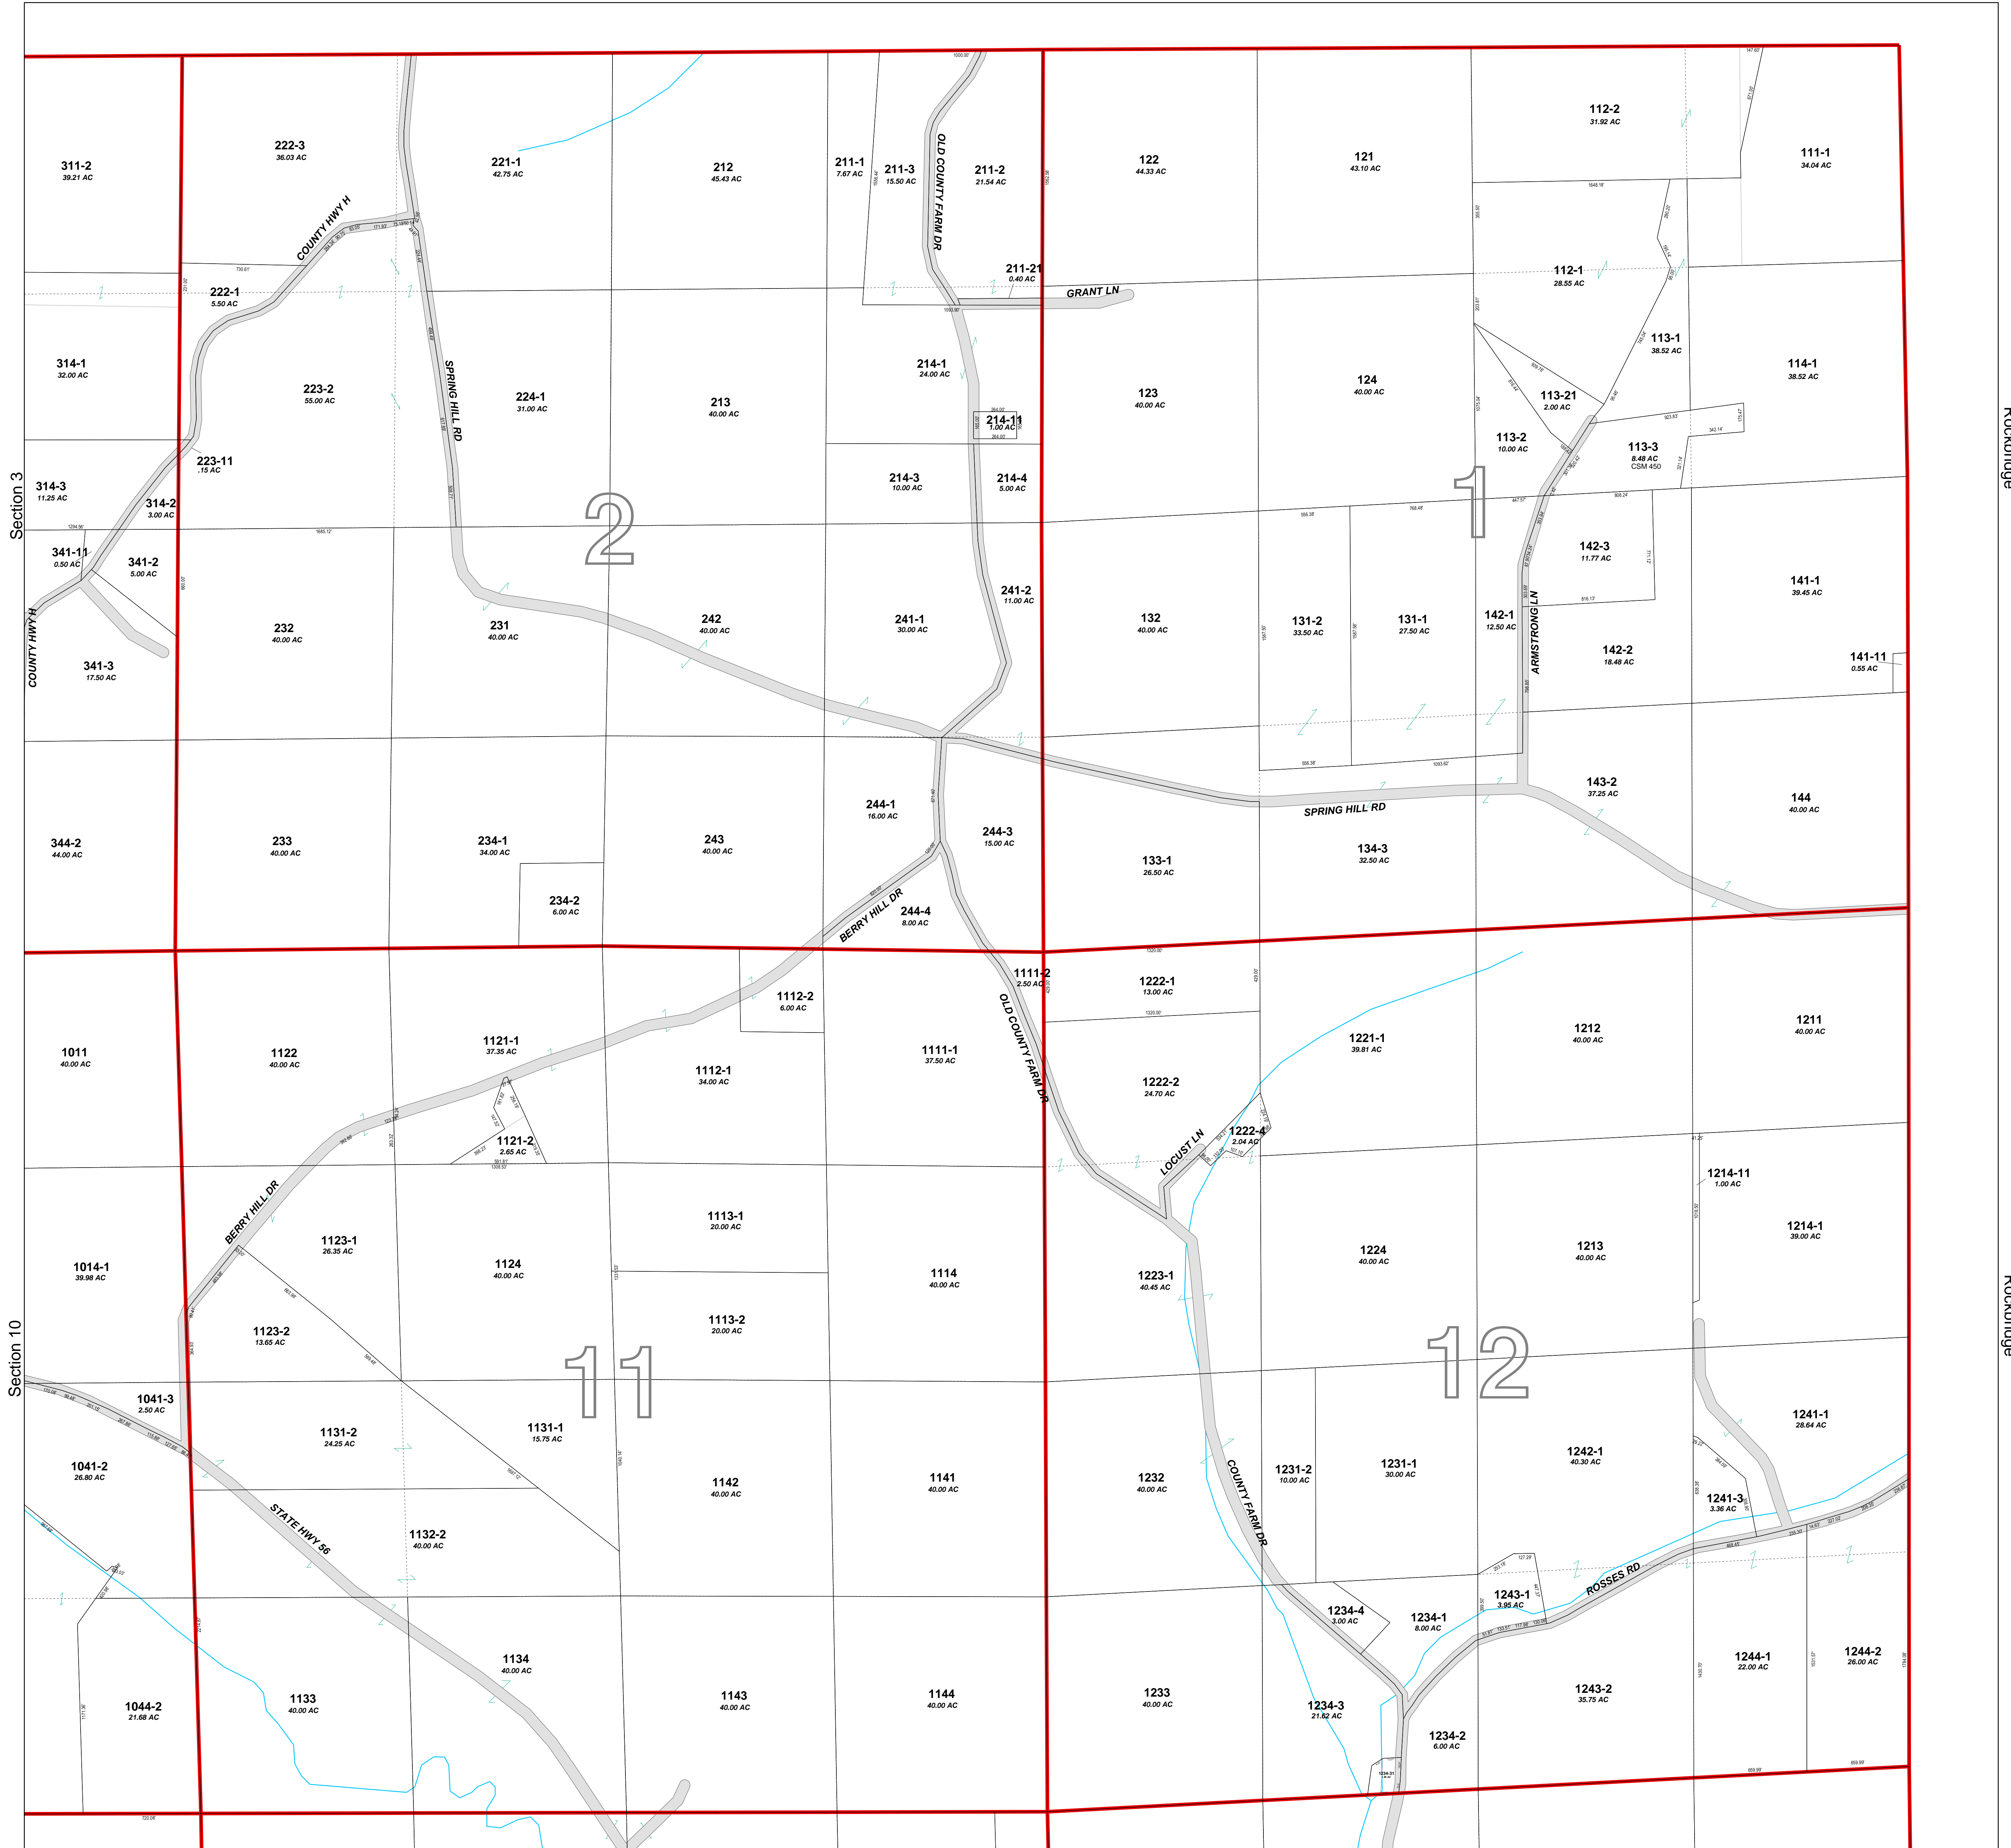

Town of Marshall T11N-R1W

Sections 1, 2, 11, 12

Richland County, WI

Bloom

Bloom

Rockbridge

Rockbridge

Map Legend			
	Section Lines		Historical Lines
	Road Right of Ways		Water
	Water		Parcels
	Land Hooks		Easements
	Road Names		Creek Names
	History Text		Government Lot Number
	Dimensions		Section Numbers
	Acres		Block Number
	Leaders Parcel IDs		Parcel Id's
	Legal Reference Text		Lot Number

Disclaimer:
Richland County map data is derived from various sources including GPS, surveys, recorded legal documents and aerial photography using best applicable methods. These maps are intended for use in compliance of Chapter 70 Wis.