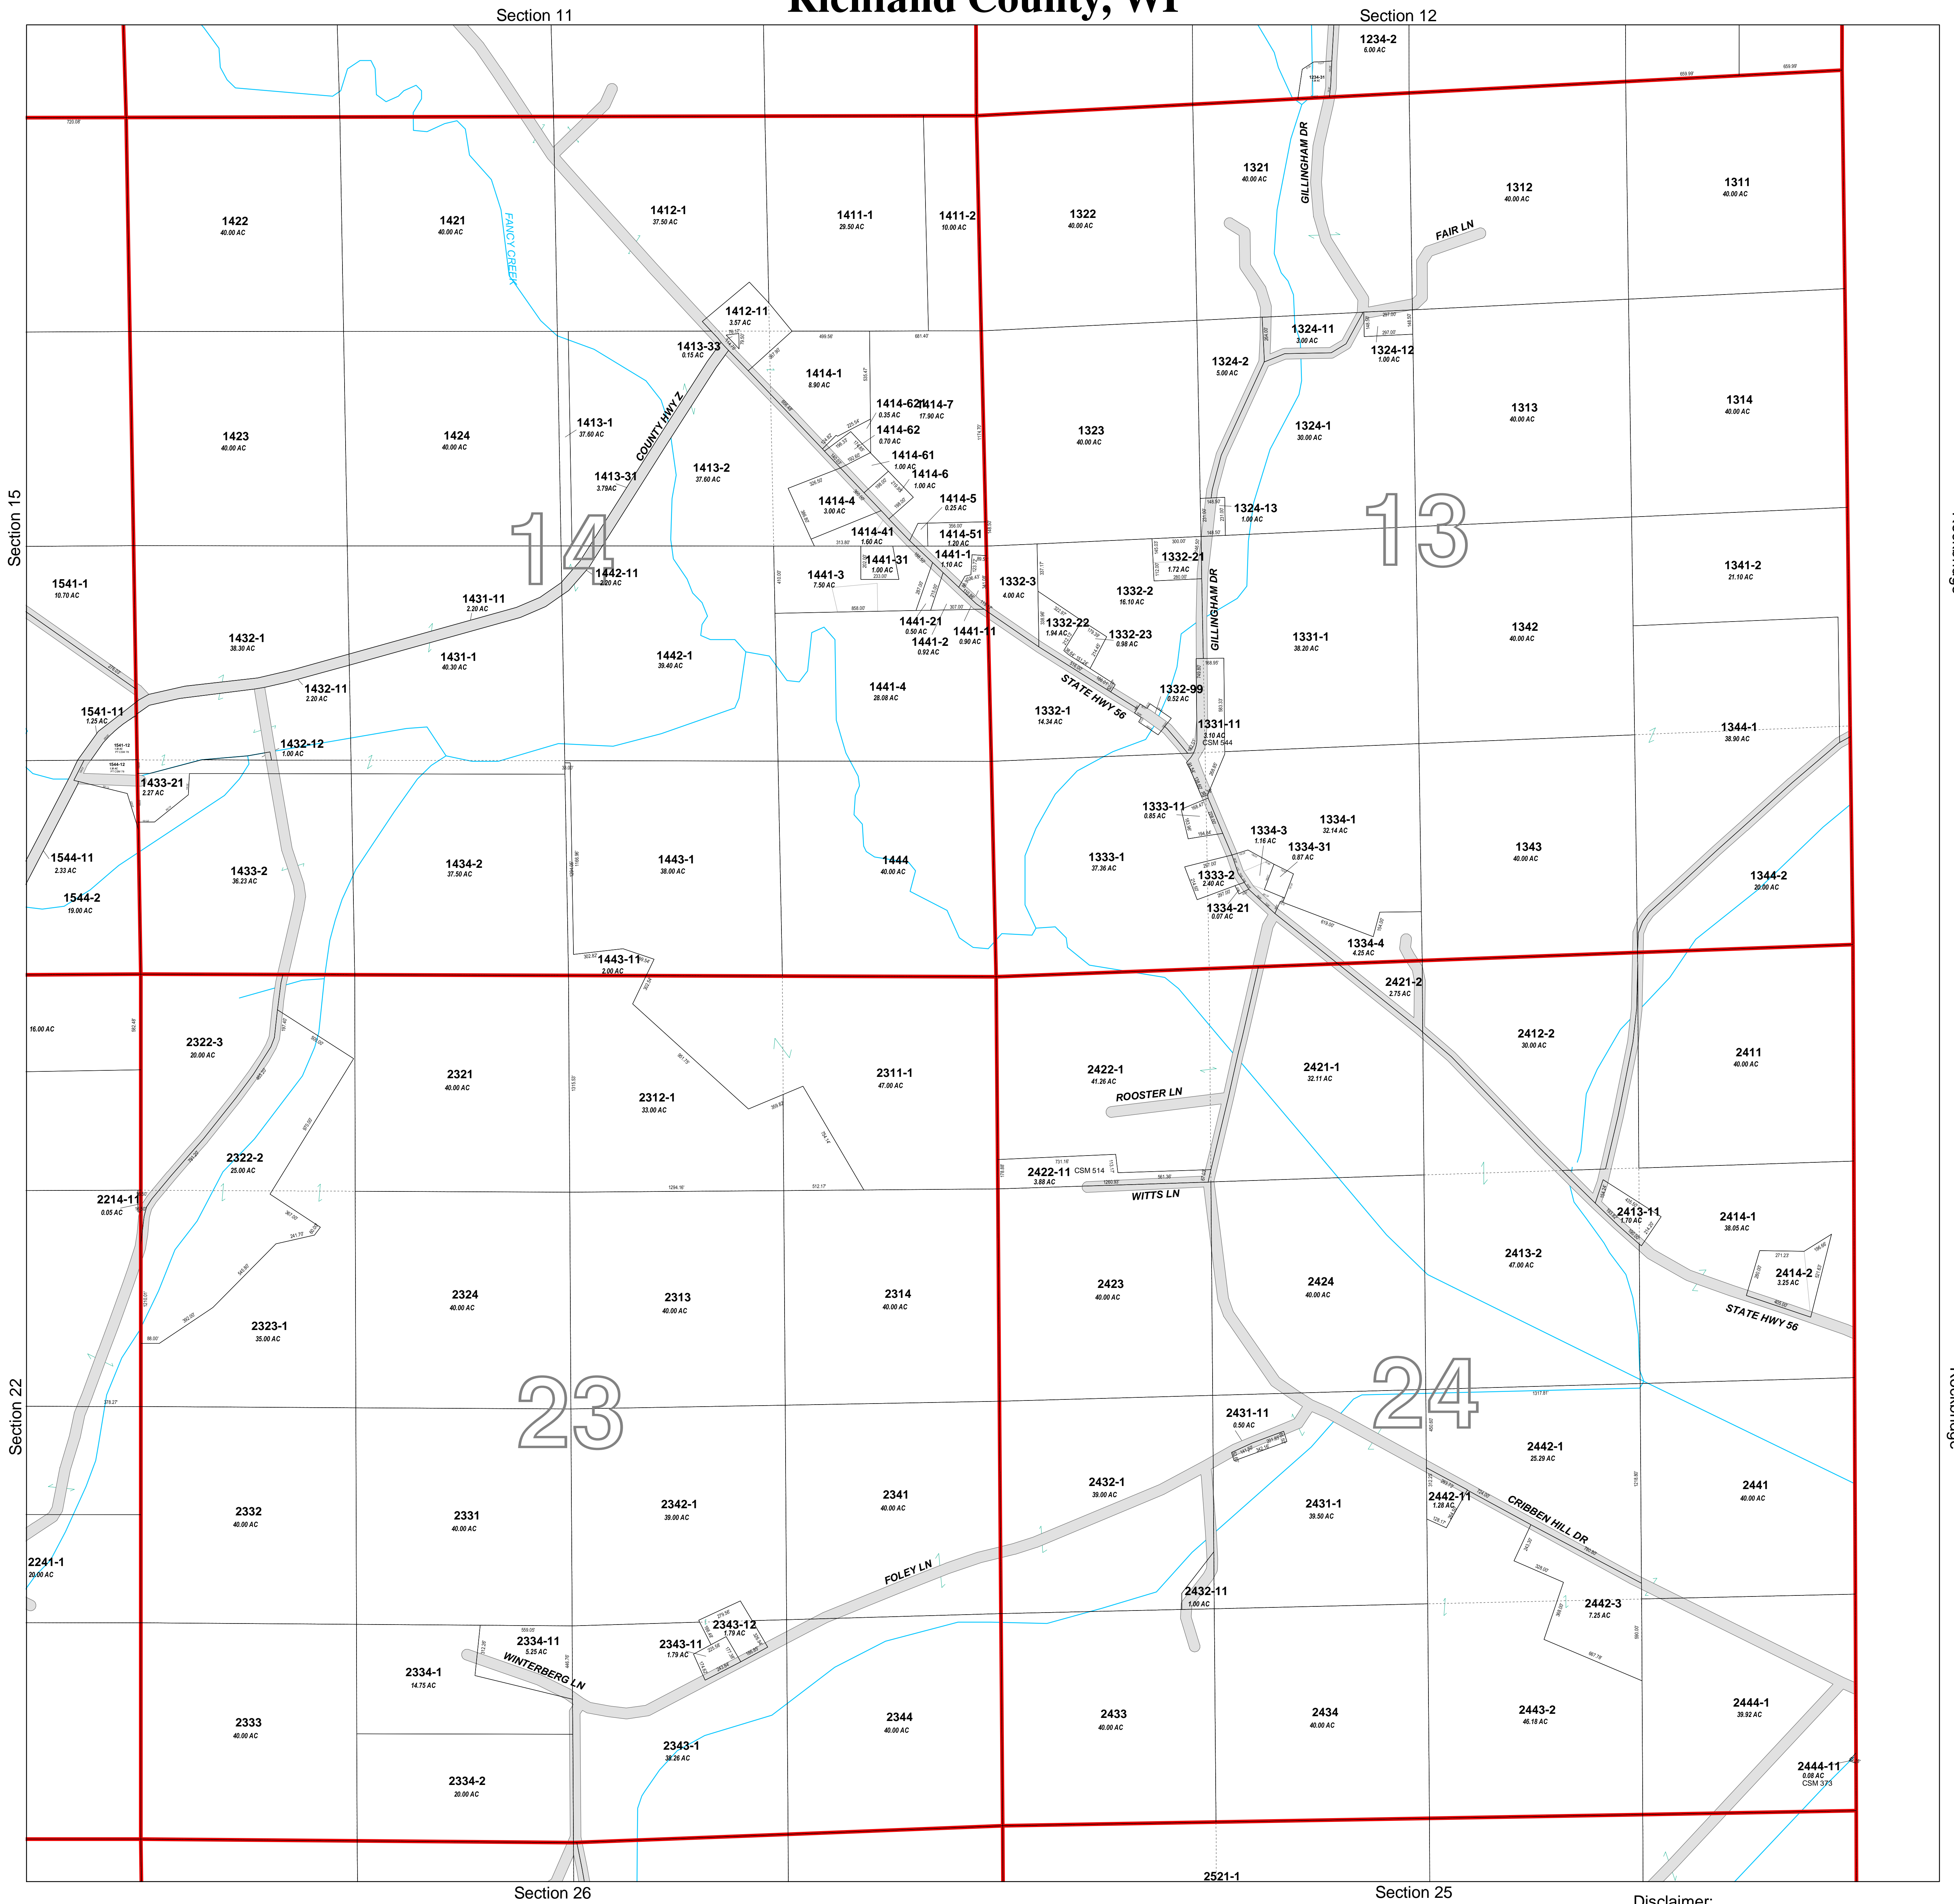

# Town of Marshall T11N-R1W

## Sections 13, 14, 23, 24

### Richland County, WI

Map Legend			
	Section Lines		Historical Lines
	Road Right of Ways		Water
	Water		Parcels
	Land Hooks		Leaders Dimensions
	Leaders Acres		Leaders Parcel IDs
	Easements		Legal Reference Text
	Road Names		Creek Names
	History Text		Government Lot Number
	Dimensions		Section Numbers
	Acres		Block Number
	Parcel Id's		Lot Number

Disclaimer:  
 Richland County map data is derived from various sources including GPS, surveys, recorded legal documents and aerial photography using best applicable methods. These maps are intended for use in compliance of Chapter 70 Wis.