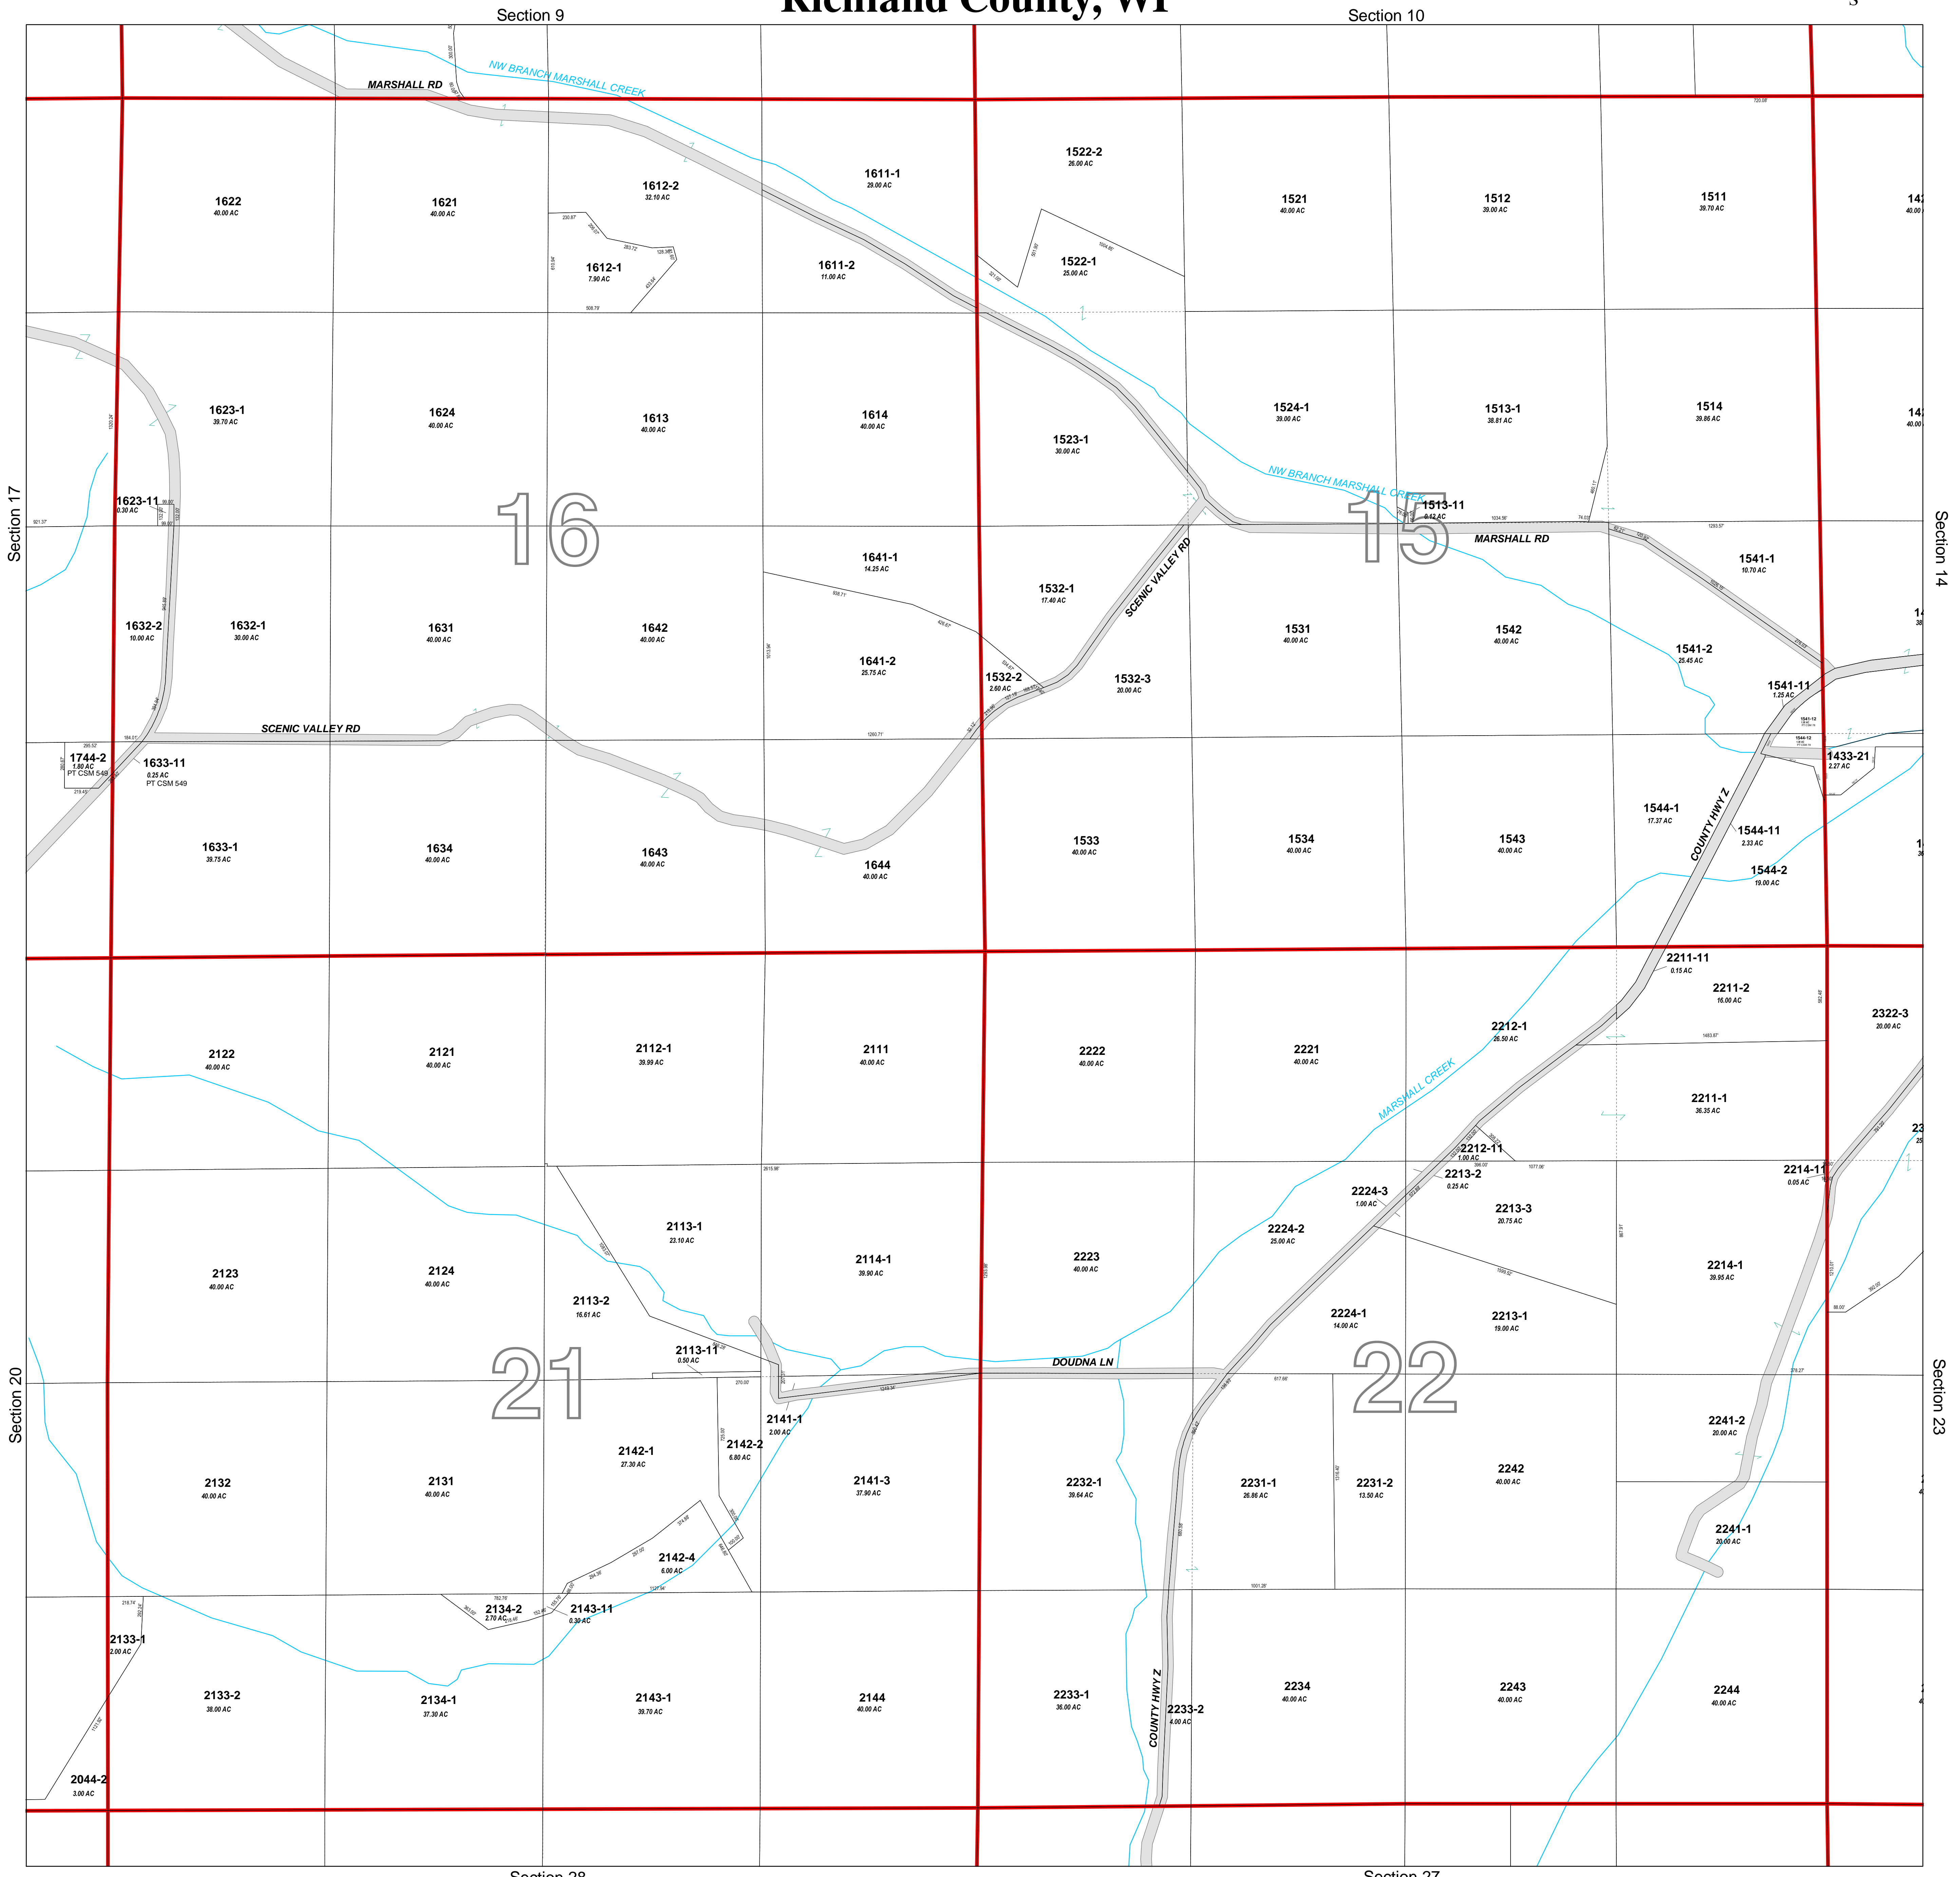

# Town of Marshall T11N-R1W

## Sections 15, 16, 21, 22

### Richland County, WI

Map Legend			
	Section Lines		Historical Lines
	Road Right of Ways		Leaders Dimensions
	Water		Leaders Acres
	Parcels		Leaders Parcel IDs
	Land Hooks		Easements
	Road Names		History Text
	Dimensions		Dimensions
	Acres		Acres
	Parcel IDs		Parcel IDs
	Legal Reference Text		Lot Number
	Creek Names		Government Lot Number
	Section Numbers		Section Numbers
	Block Number		Block Number

Disclaimer:  
 Richland County map data is derived from various sources including GPS, surveys, recorded legal documents and aerial photography using best applicable methods. These maps are intended for use in compliance of Chapter 70 Wis.