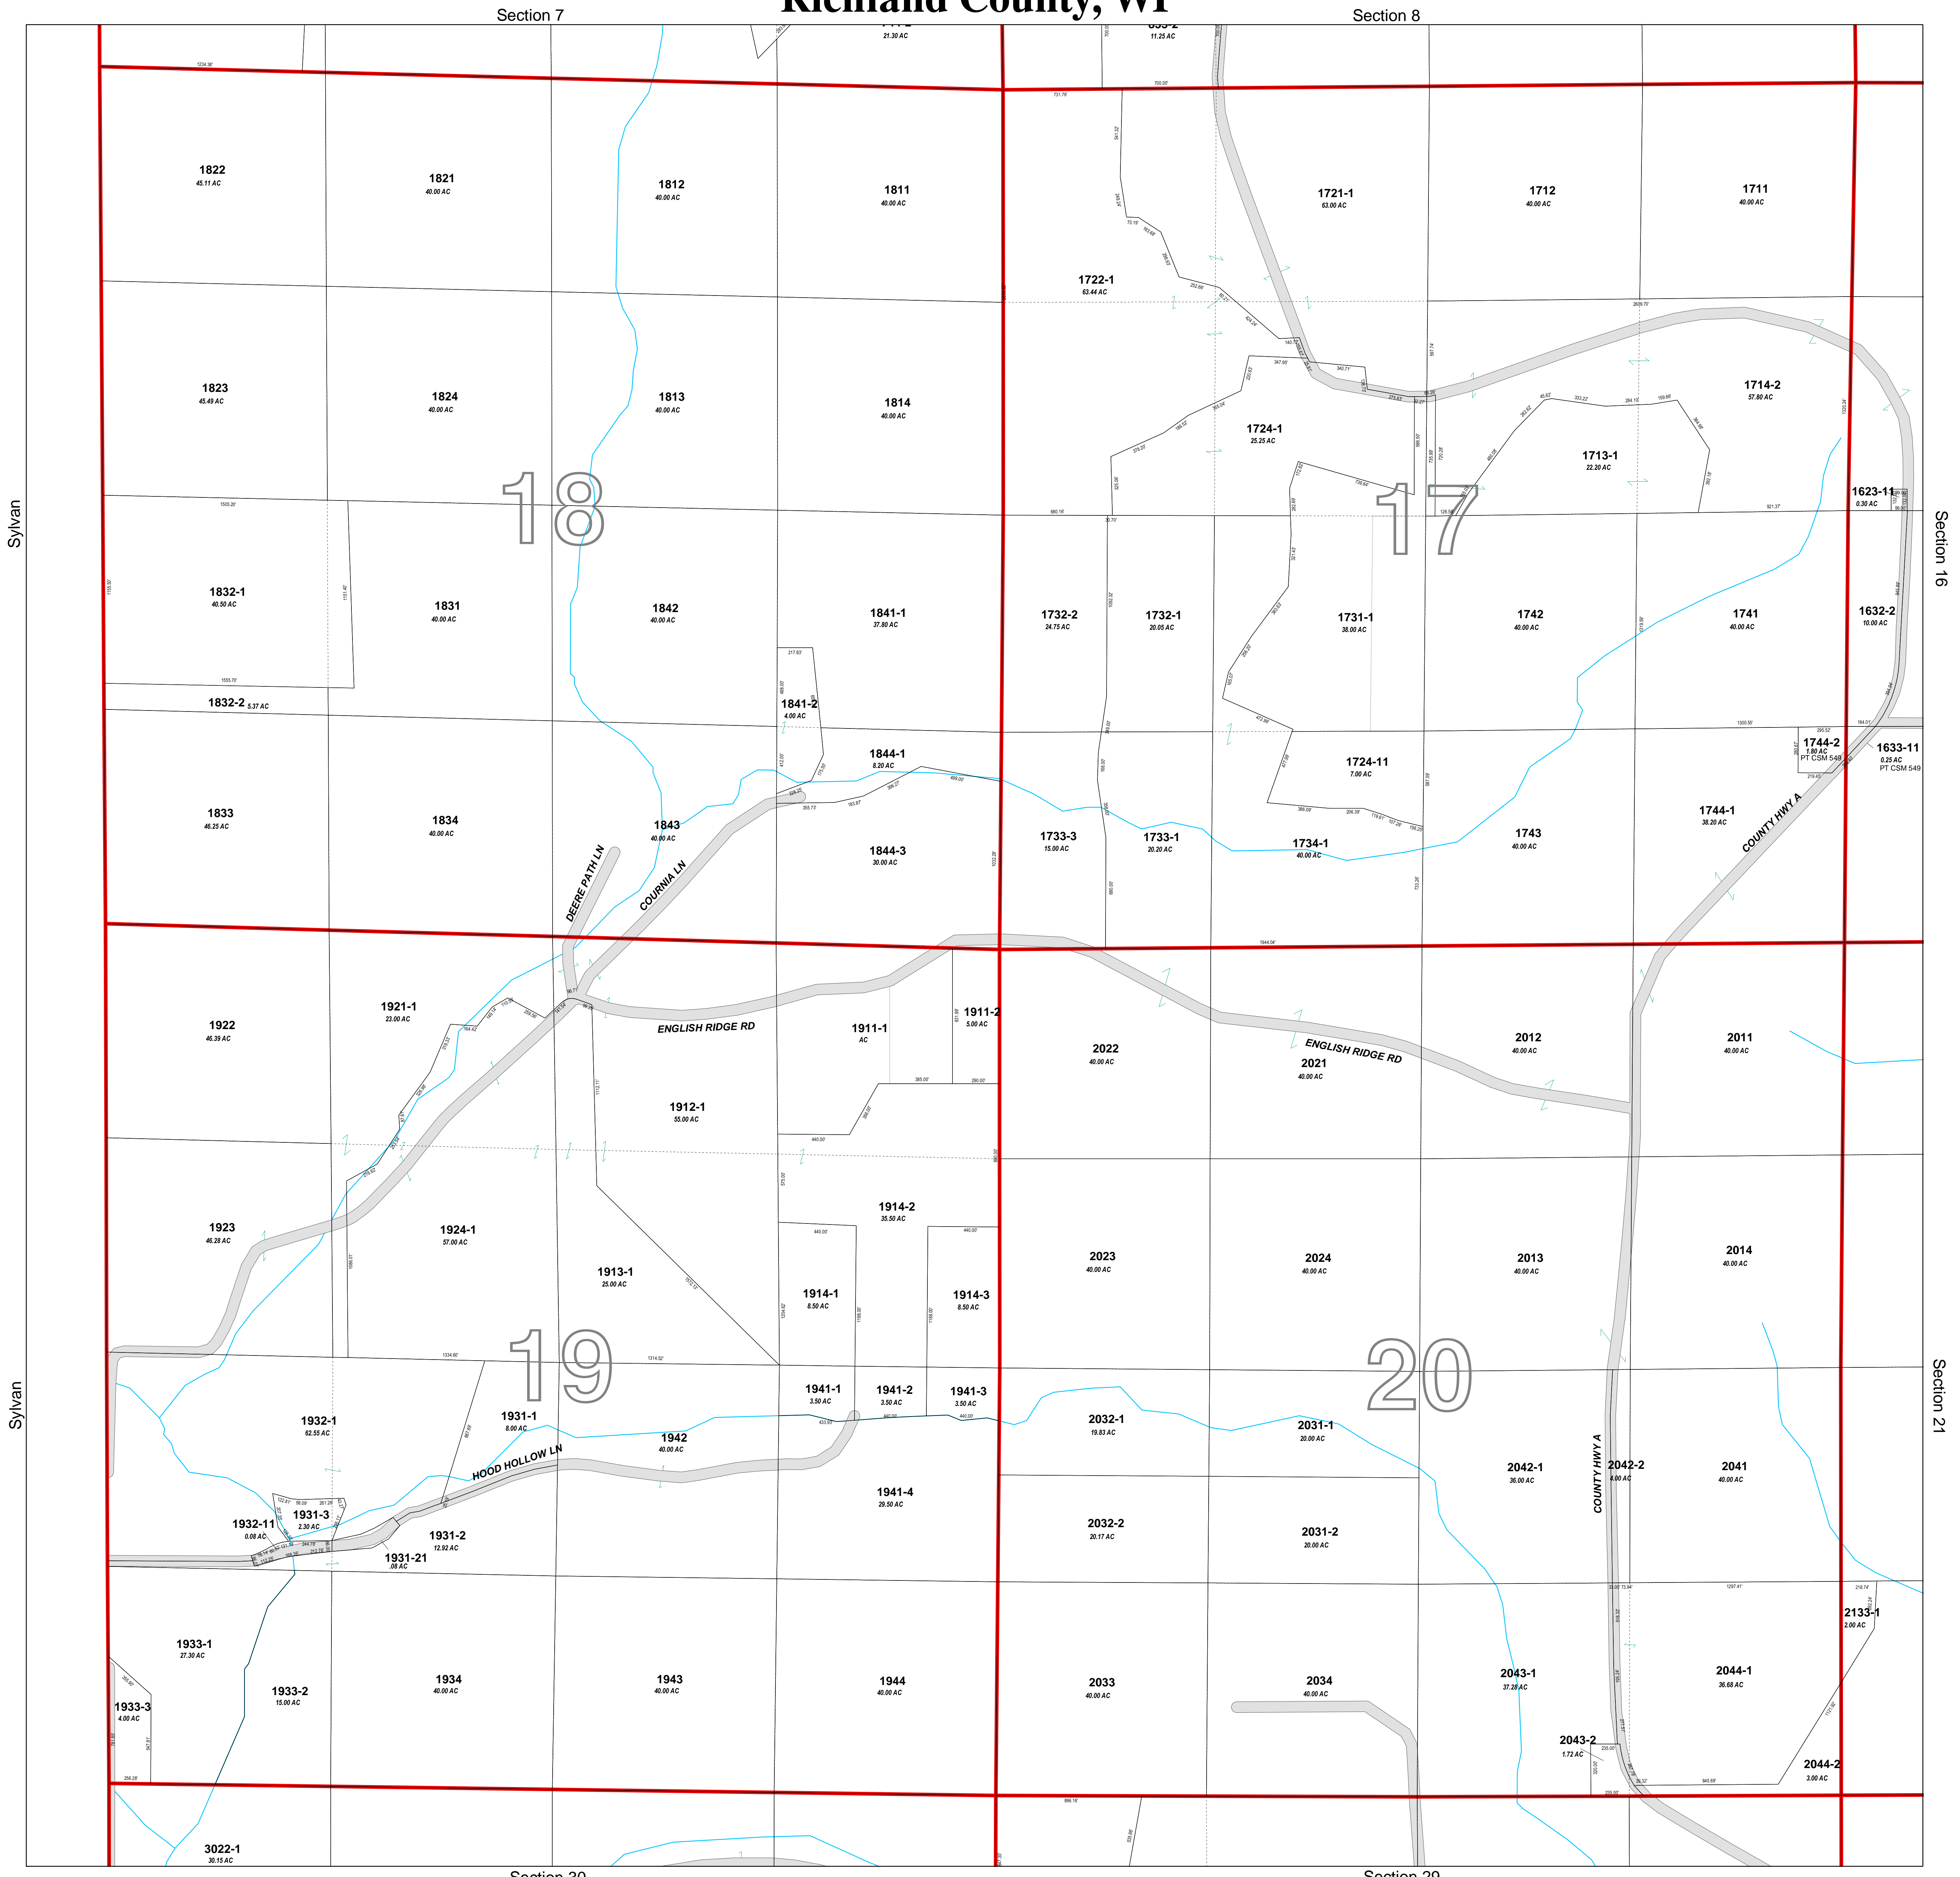

# Town of Marshall T11N-R1W

## Sections 17, 18, 19, 20

### Richland County, WI

Map Legend			
	Section Lines		Creek Names
	Road Right of Ways		Government Lot Number
	Water		Section Numbers
	Parcels		Block Number
	Land Hooks		Lot Number
	Historical lines		Text
	Leaders Dimensions		Text
	Leaders Acres		Text
	Leaders Parcel IDs		Text
	Easements		Text
	Text		Text
	Road Names		Text
	History Text		Text
	Dimensions		Text
	Acres		Text
	Parcel Id's		Text
	Legal Reference Text		Text

Disclaimer:  
 Richland County map data is derived from various sources including GPS, surveys, recorded legal documents and aerial photography using best applicable methods. These maps are intended for use in compliance of Chapter 70 Wis.