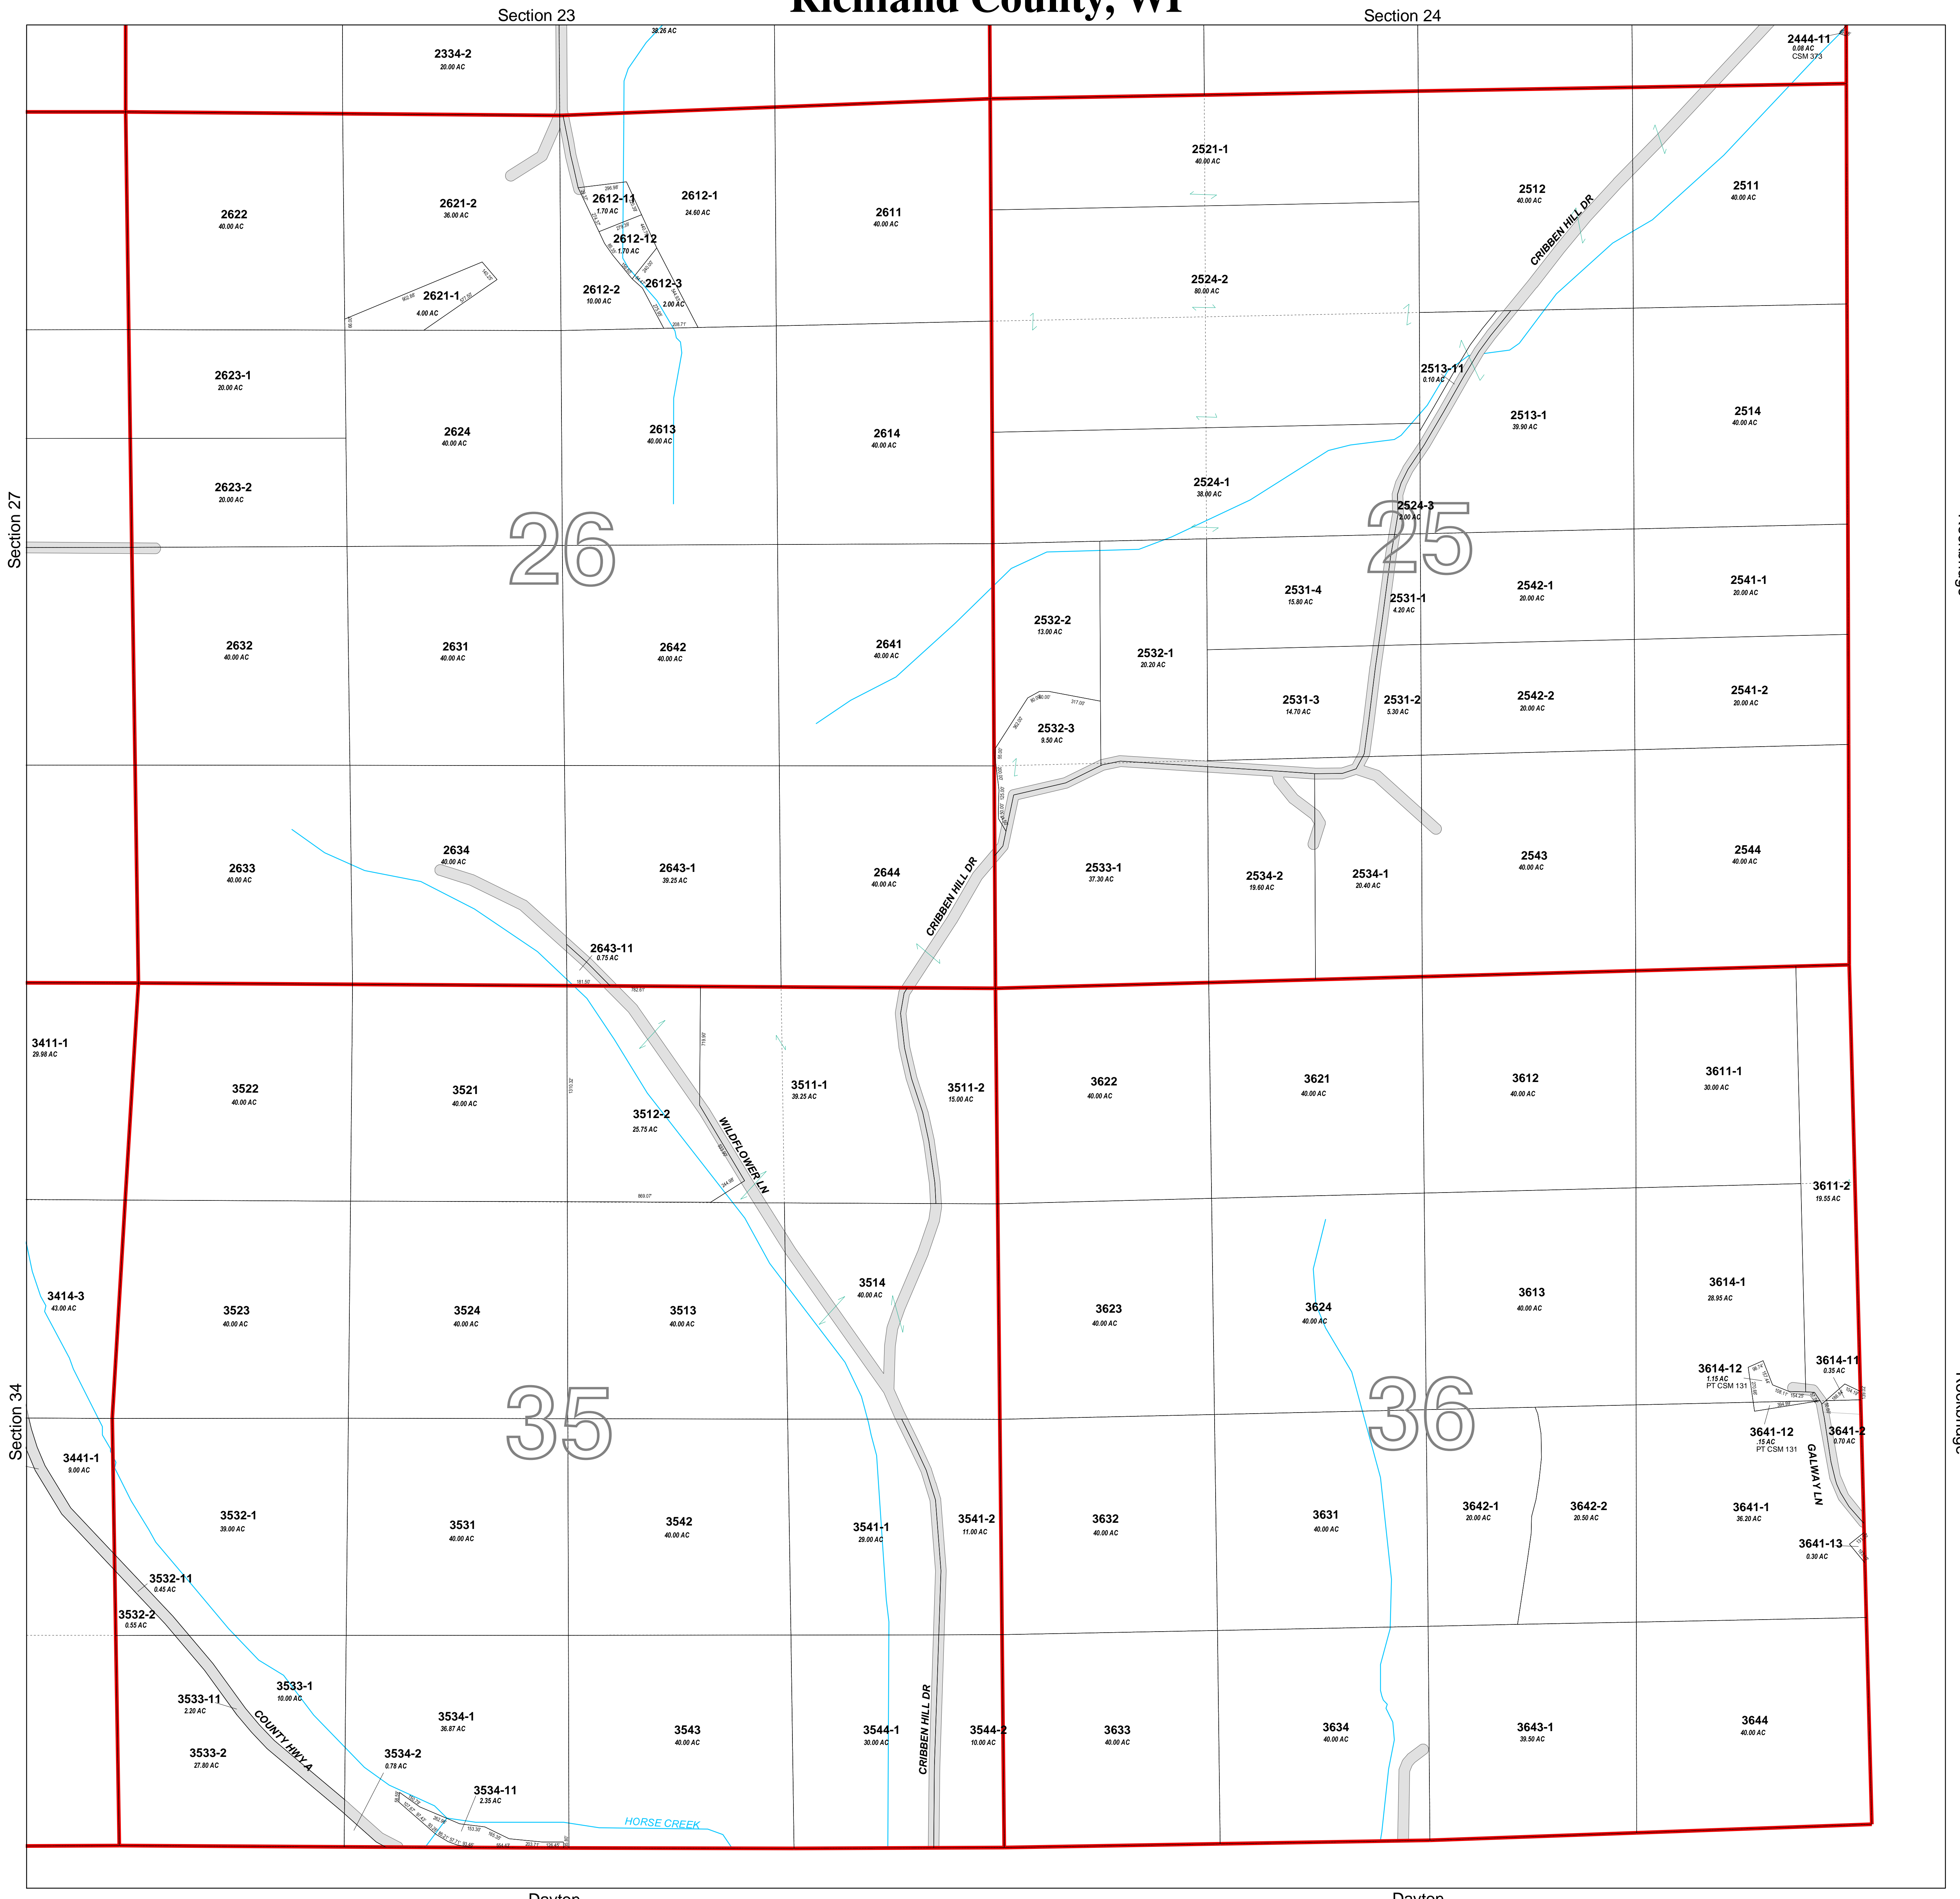

# Town of Marshall T11N-R1W

## Sections 25, 26, 35, 36

### Richland County, WI

Map Legend			
	Section Lines		Road Names
	Road Right of Ways		History Text
	Water		Dimensions
	Parcels		Acres
	Land Hooks		Leaders Parcel IDs
	Historical Lines		Parcel IDs
	Leaders Dimensions		Easements
	Leaders Acres		Legal Reference Text
	Leaders Parcel IDs		Government Lot Number
	Easements		Section Numbers
	Text		Block Number
	Text		Lot Number

Disclaimer:  
Richland County map data is derived from various sources including GPS, surveys, recorded legal documents and aerial photography using best applicable methods. These maps are intended for use in compliance of Chapter 70 Wis.