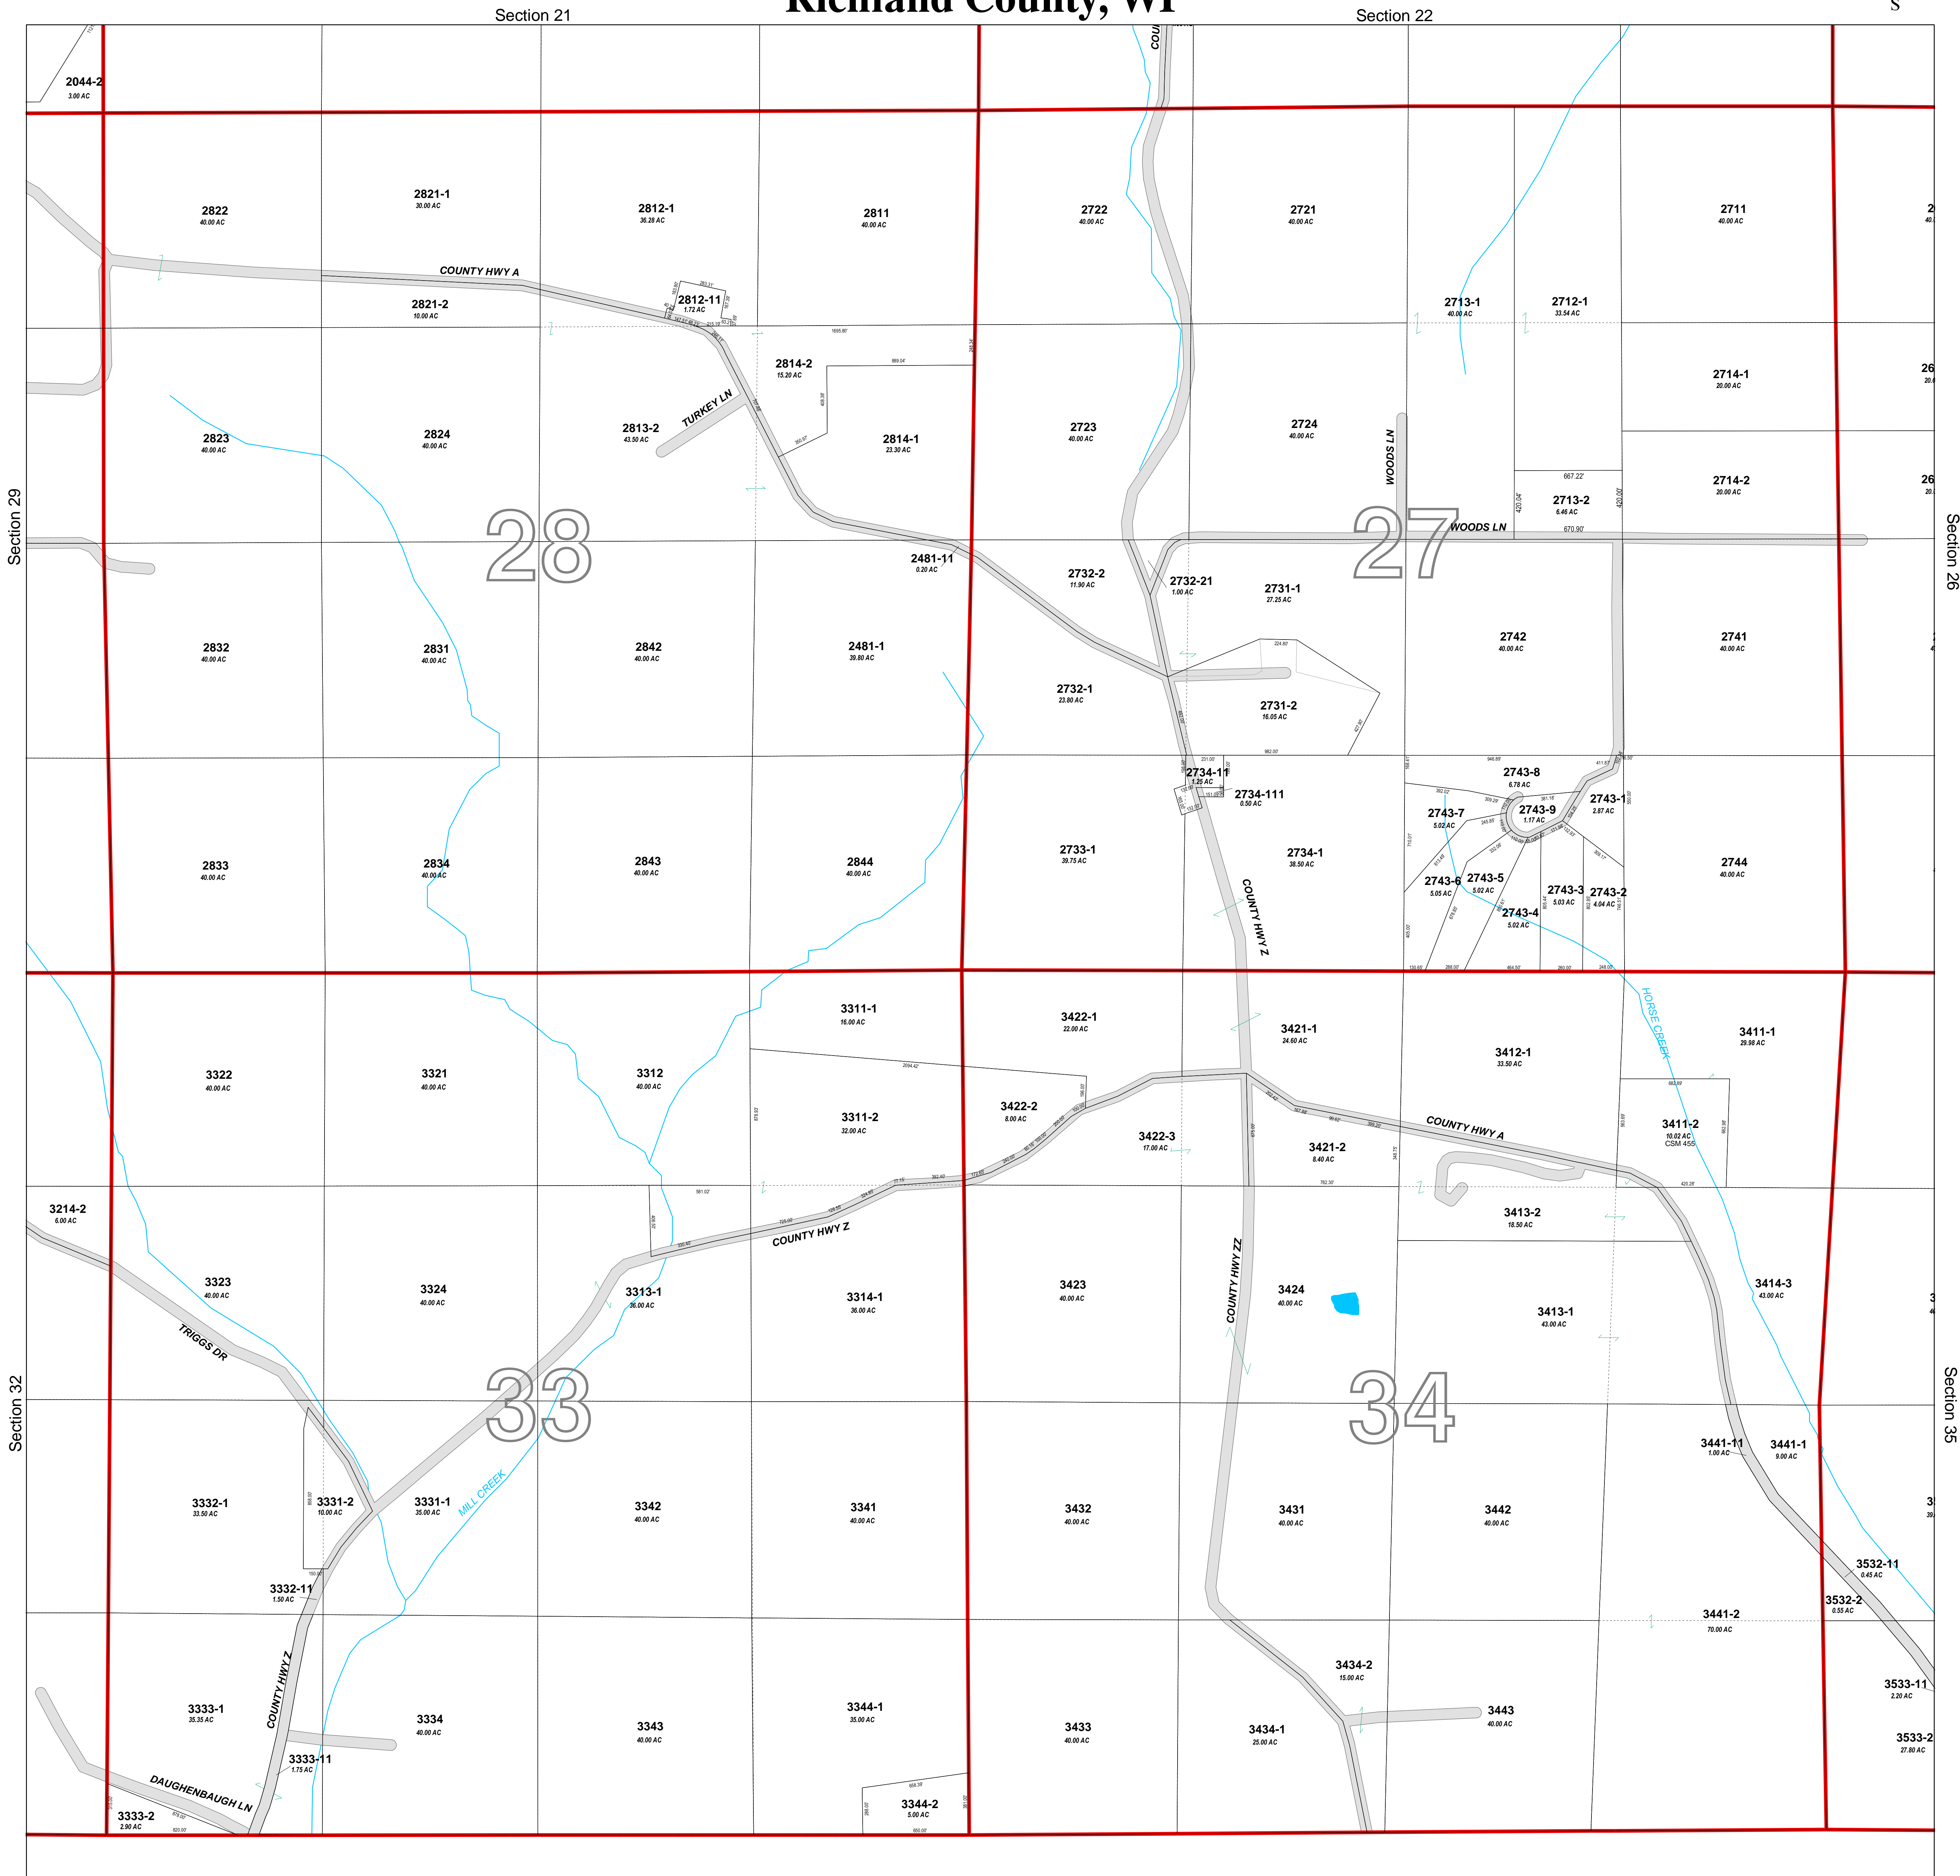

Town of Marshall T11N-R1W

Sections 27, 28, 33, 34

Richland County, WI

Map Legend			
	Section Lines		Historical lines
	Road Right of Ways		Leaders Dimensions
	Water		Leaders Acres
	Parcels		Leaders Parcel IDs
	Land Hooks		Easements
	Road Names		History Text
	Dimensions		Dimensions
	Acres		Acres
	Parcel IDs		Parcel IDs
	Legal Reference Text		Text
	Creek Names		Government Lot Number
	Section Numbers		Section Numbers
	Block Number		Block Number
	Lot Number		Lot Number

Disclaimer:
 Richland County map data is derived from various sources including GPS, surveys, recorded legal documents and aerial photography using best applicable methods. These maps are intended for use in compliance of Chapter 70 Wis.