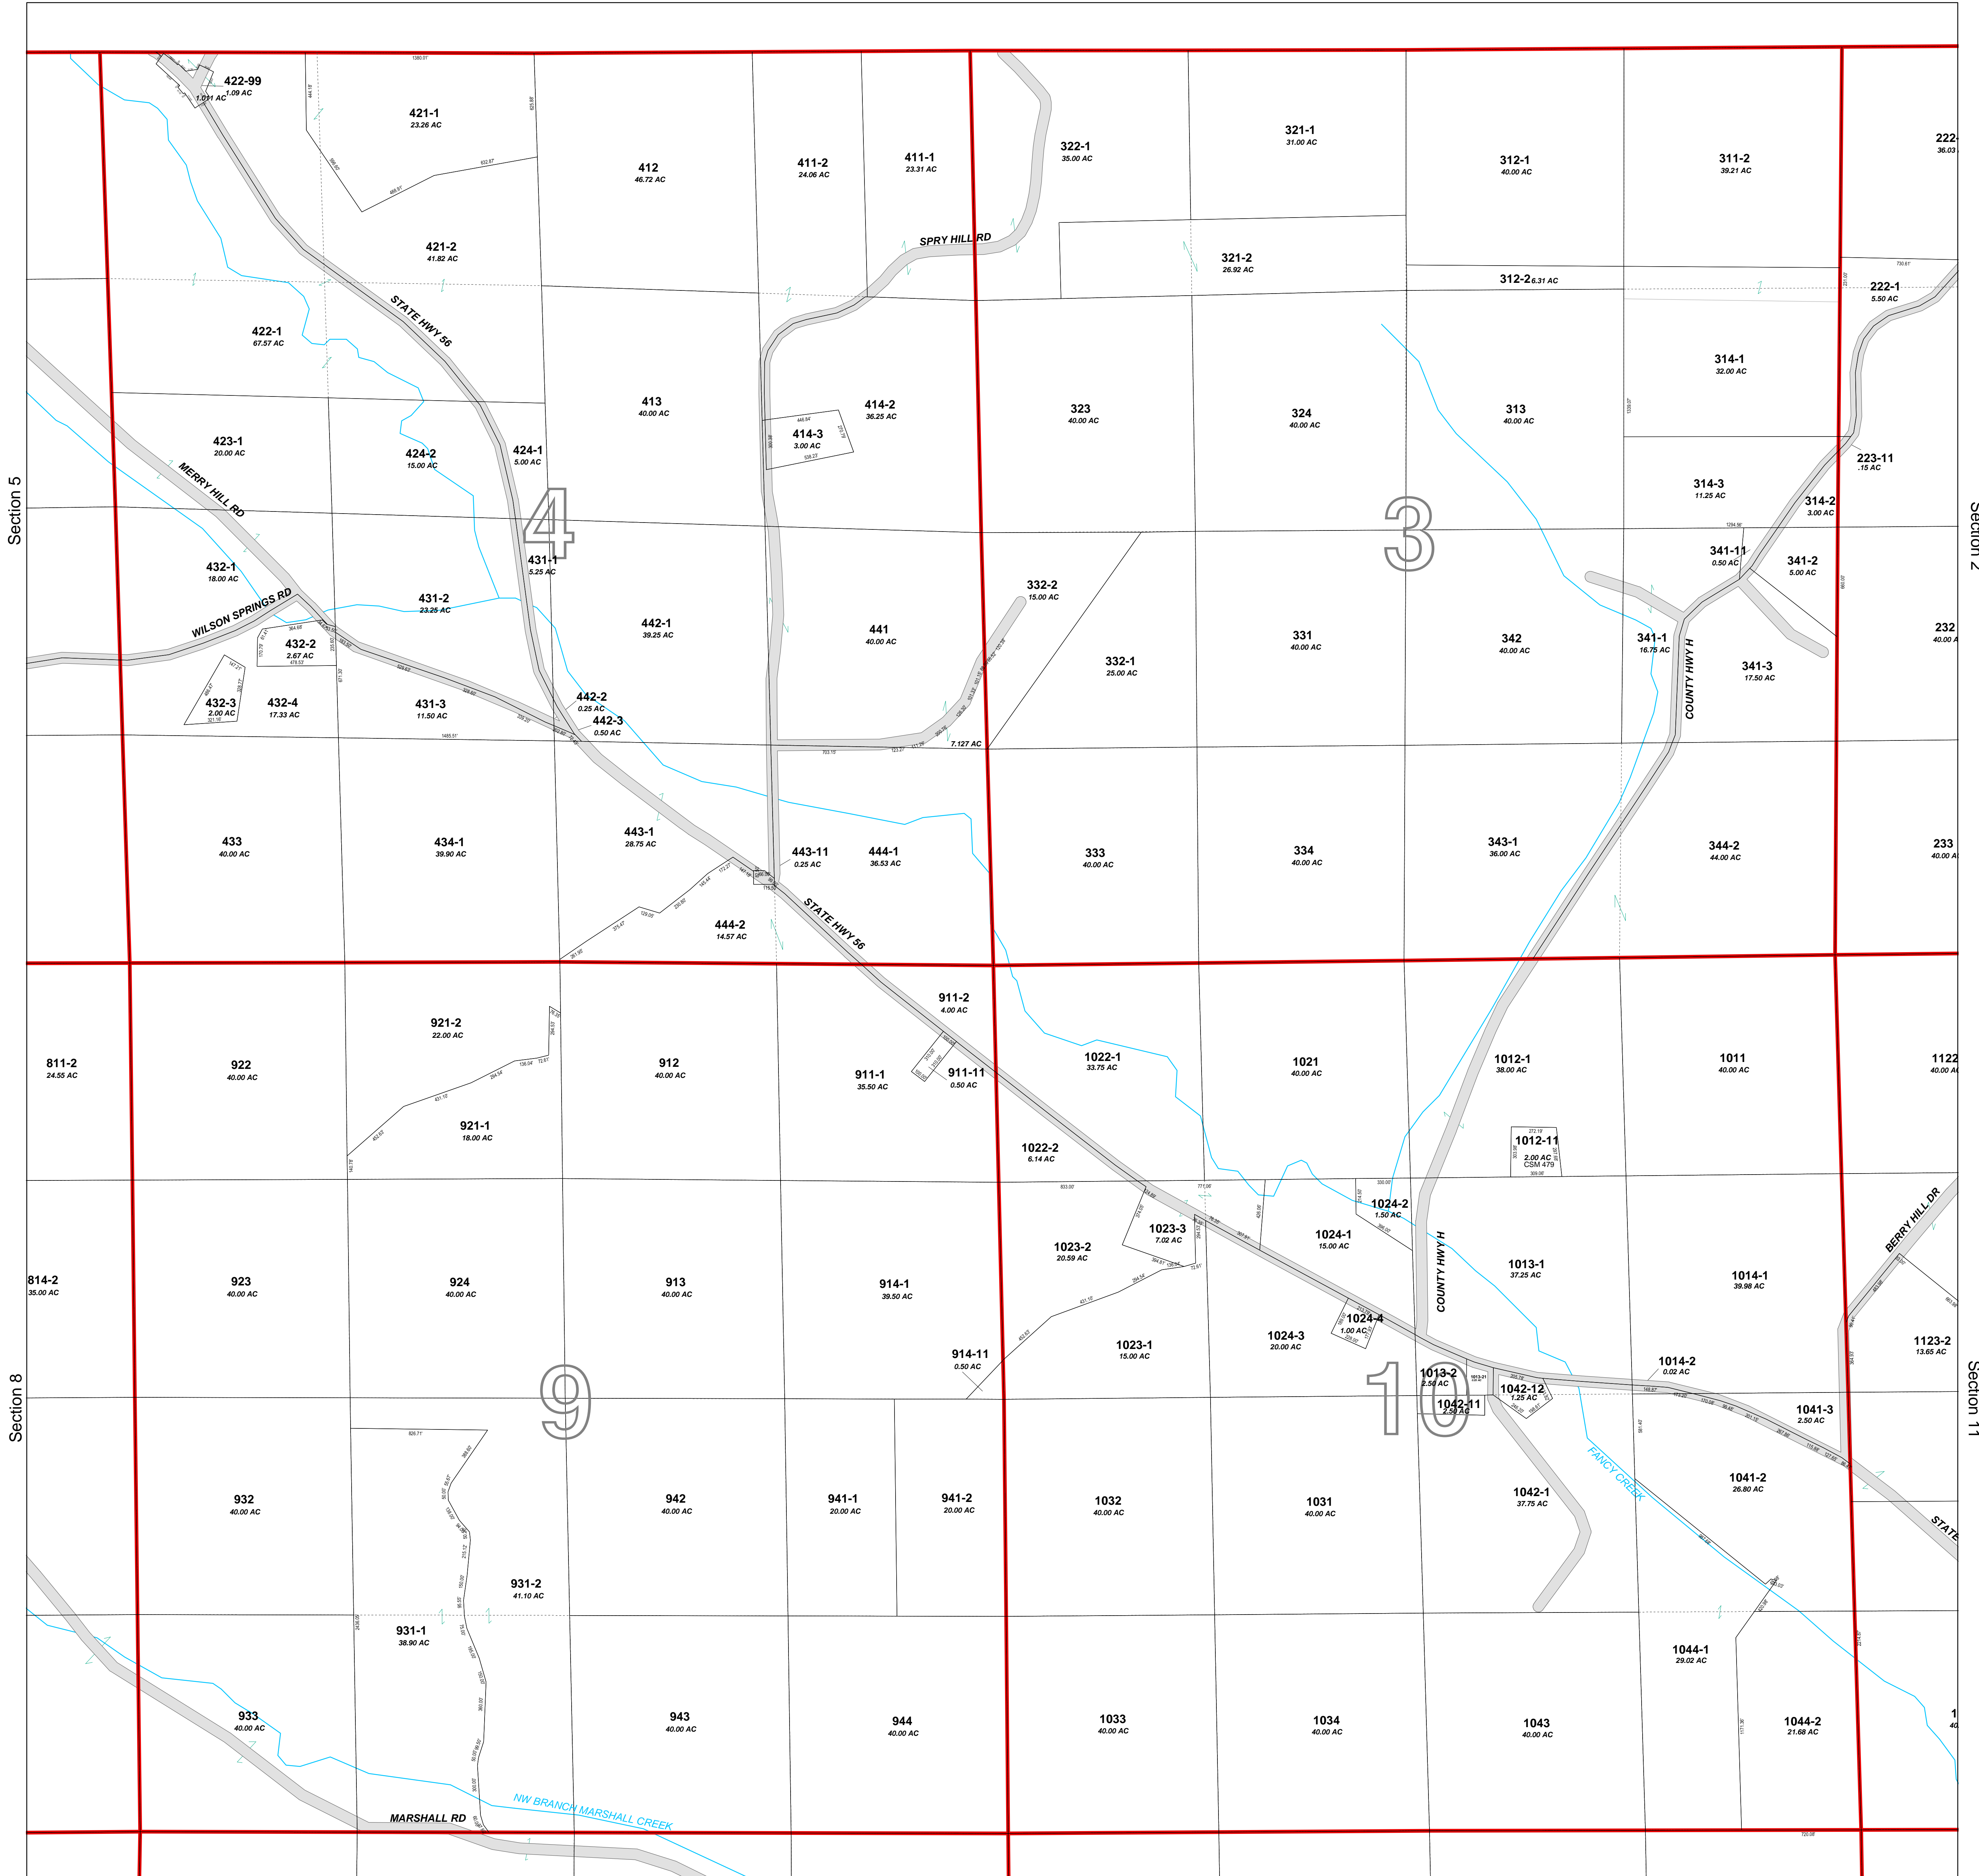

# Town of Marshall T11N-R1W

## Sections 3, 4, 9, 10

### Richland County, WI

Bloom

Bloom

Map Legend			
	Section Lines		Historical lines
	Road Right of Ways		Leaders Dimensions
	Water		Leaders Acres
	Parcels		Leaders Parcel IDs
	Land Hooks		Easements
	Road Names		History Text
	Text		Dimensions
	Text		Acres
	Text		Parcel Id's
	Text		Legal Reference Text
	Creek Names		Government Lot Number
	Text		Section Numbers
	Text		Block Number
	Text		Lot Number

Disclaimer:  
Richland County map data is derived from various sources including GPS, surveys, recorded legal documents and aerial photography using best applicable methods. These maps are intended for use in compliance of Chapter 70 Wis.