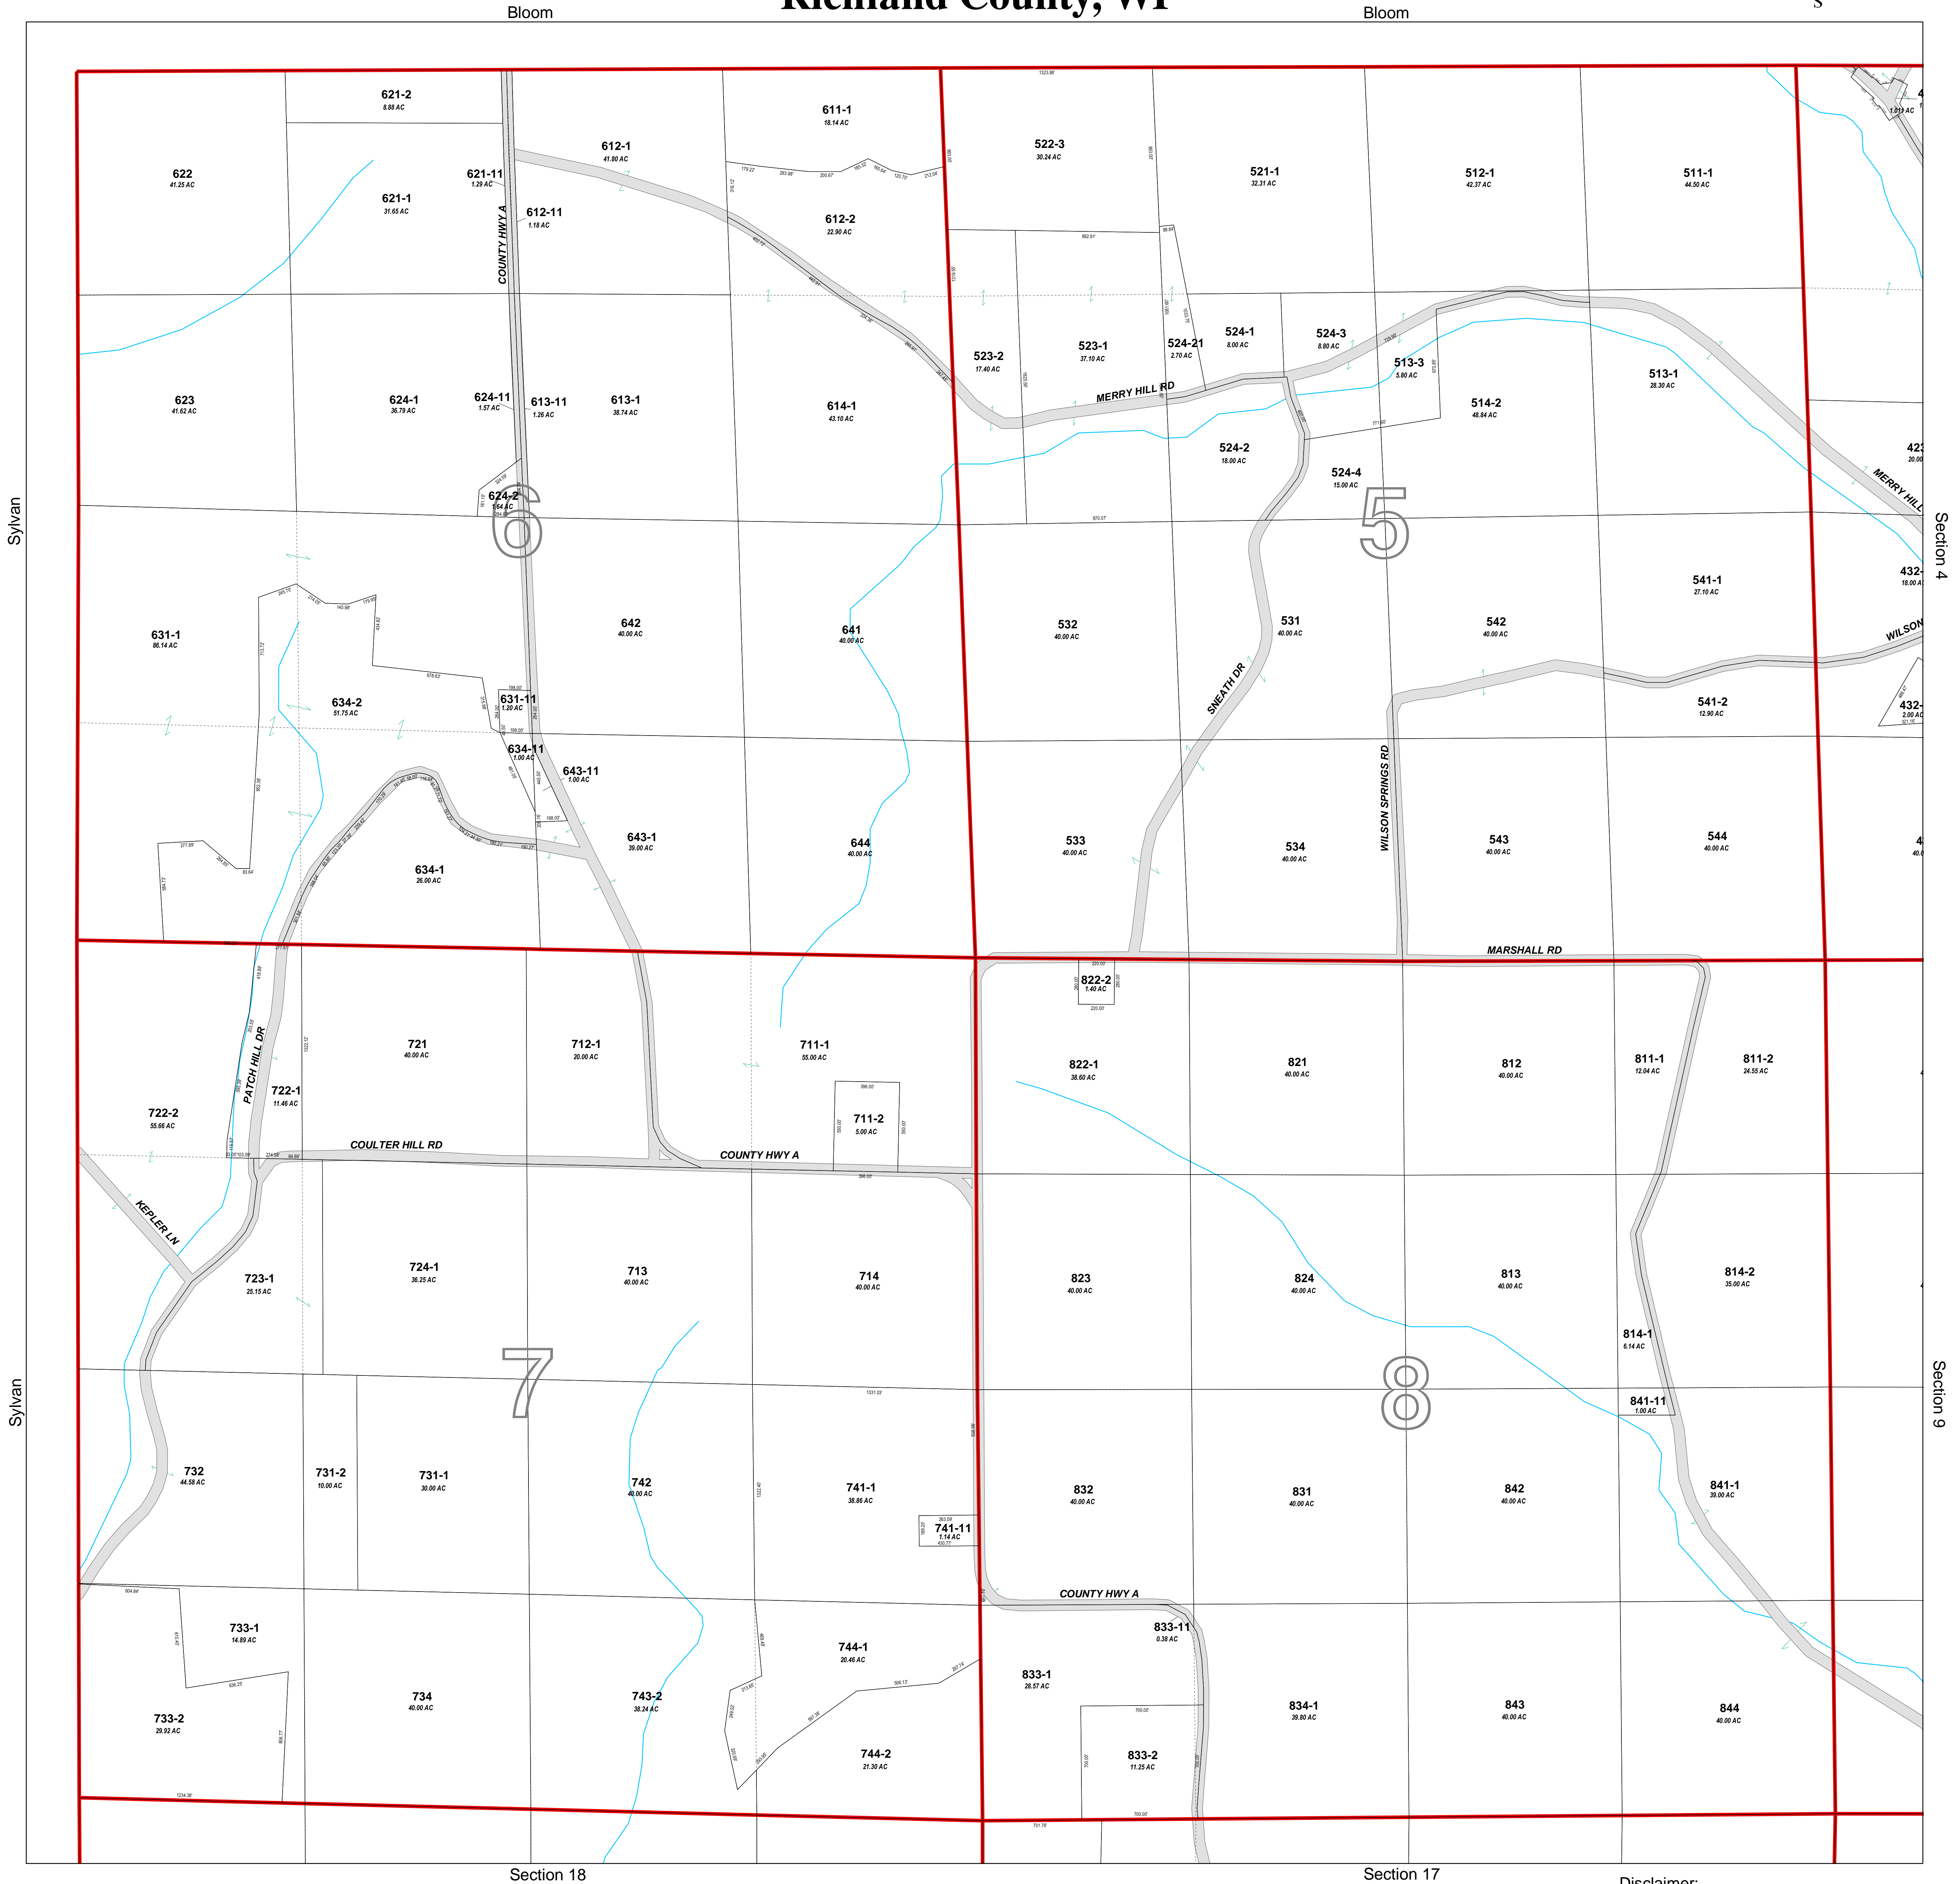

Town of Marshall T11N-R1W

Sections 5, 6, 7, 8

Richland County, WI

Map Legend			
	Section Lines		Historical lines
	Road Right of Ways		Water
	Water		Parcels
	Land Hooks		Leaders Dimensions
			Leaders Acres
			Leaders Parcel IDs
			Easements
			Text
			Road Names
			Text
			Creek Names
			Text
			Government Lot Number
			Text
			Dimensions
			Text
			Section Numbers
			Text
			Block Number
			Text
			Lot Number

Disclaimer:
Richland County map data is derived from various sources including GPS, surveys, recorded legal documents and aerial photography using best applicable methods. These maps are intended for use in compliance of Chapter 70 Wis.