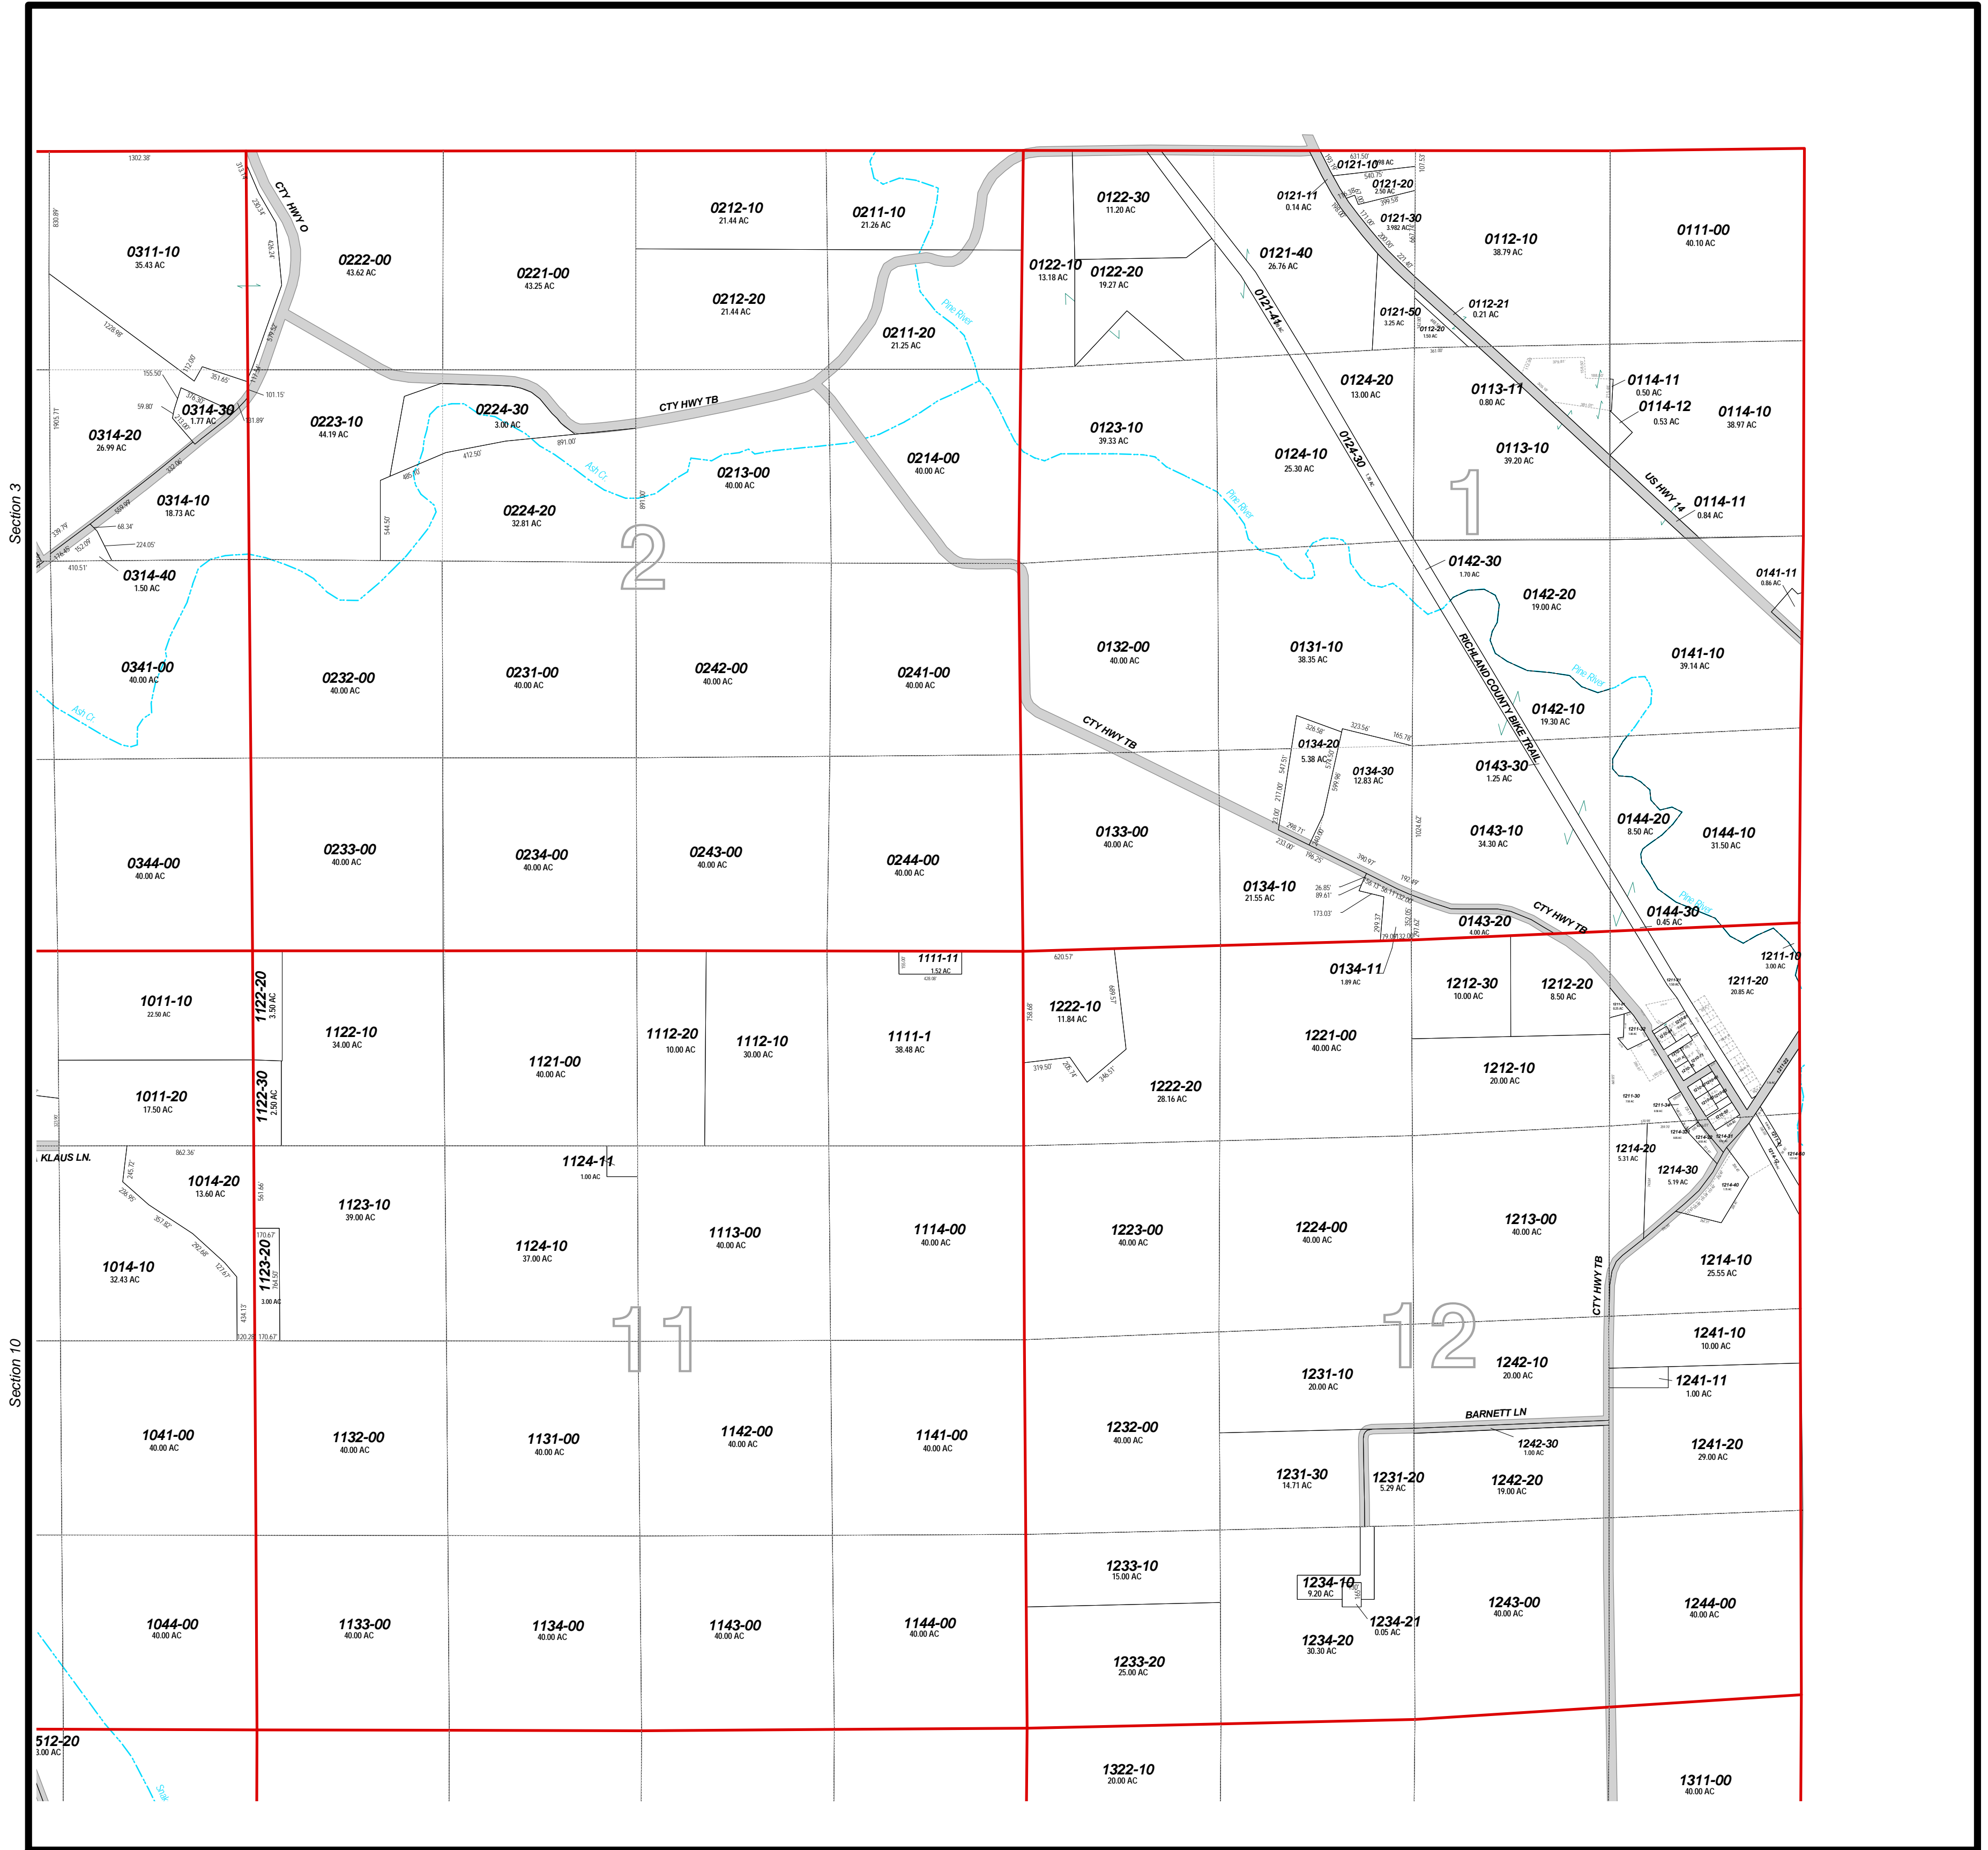

Plot Scale : 1 Inch = 700 Feet  
 Last Change Date: January 12, 2003  
 Plot Date: January 13, 2003

# Town of Orion T9N-R1E Sections 1, 2, 11, 12 Richland County, WI

Town of Richland

Town of Richland

Town of Buena Vista

Town of Buena Vista

Map Legend			
	Section Lines		Creek Names
	Road Right of Ways		Government Lot Number
	Water		Section Numbers
	Parcels		Block Number
	Land Hooks		Lot Number
	Historical Lines		Legal Reference Text
	Leaders Dimensions		
	Leaders Acres		
	Leaders Parcel IDs		
	Easements		
	Road Names		
	History Text		
	Dimensions		
	Acresage		
	Parcel IDs		
	Legal Reference Text		

1 Inch = 700 Feet

Disclaimer:  
 Richland County map data is derived from various sources including GPS, surveys, recorded legal documents and aerial photography using best applicable methods. These maps are intended for use in compliance of Chapter 70 Wis. State Statutes for assessment purposes only and not intended as a replacement for survey.