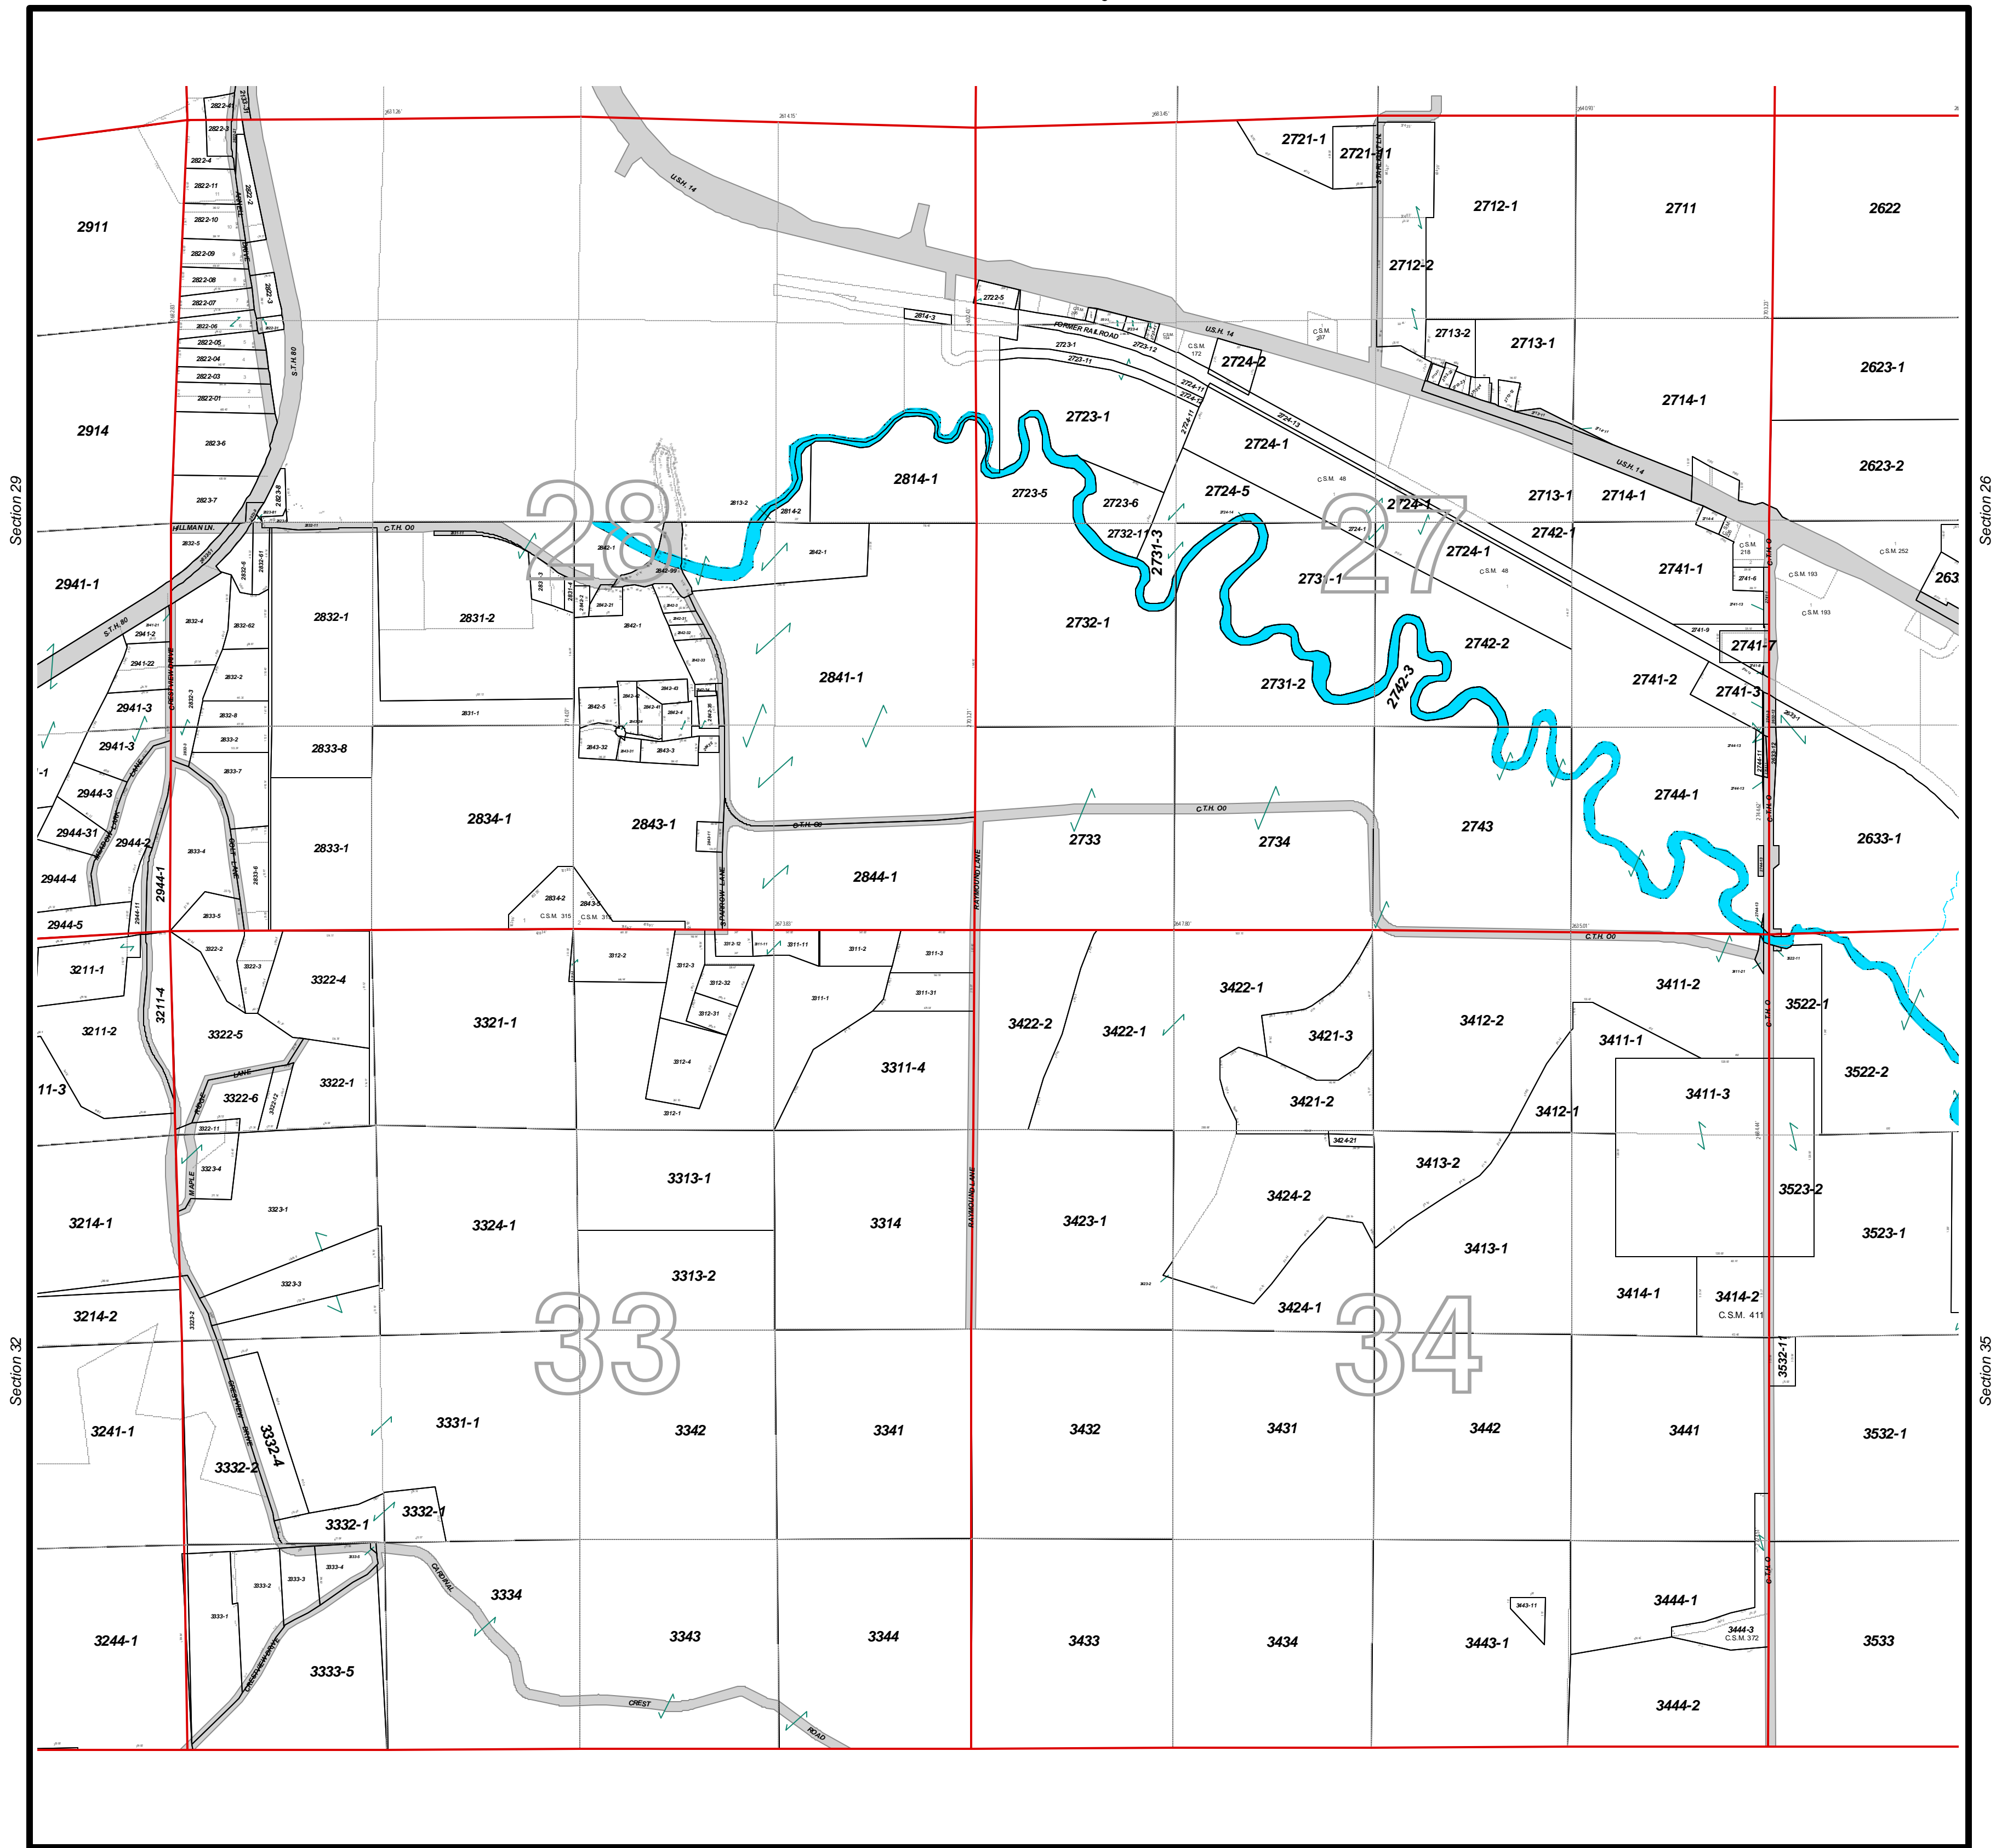

Town of Richland T10N-R1E

Sections 27, 28, 33, 34

Richland County, WI

Plot Scale : 1 Inch = 700 Feet
 Last Change Date: June 27, 2003
 Plot Date: June 30, 2003

Section 21

Section 22

Town of Orion

Town of Orion

Map Legend	
	Section Lines
	Road Right of Ways
	Water
	Parcels
	Land Hooks
	Historical Lines
	Leadens Dimensions
	Leadens Acres
	Leadens Parcel IDs
	Easements
	Road Names
	History Text
	Dimensions
	Acresage
	Parcel Ids
	Legal Reference Text
	Creek Names
	Government Lot Number
	Section Numbers
	Block Number
	Lot Number

1 Inch = 700 Feet

Disclaimer:
 Richland County map data is derived from various sources including GPS, surveys, recorded legal documents and aerial photography using best applicable methods. These maps are intended for use in compliance of Chapter 70 Wis. State Statutes for assessment purposes only and not intended as a replacement for survey.