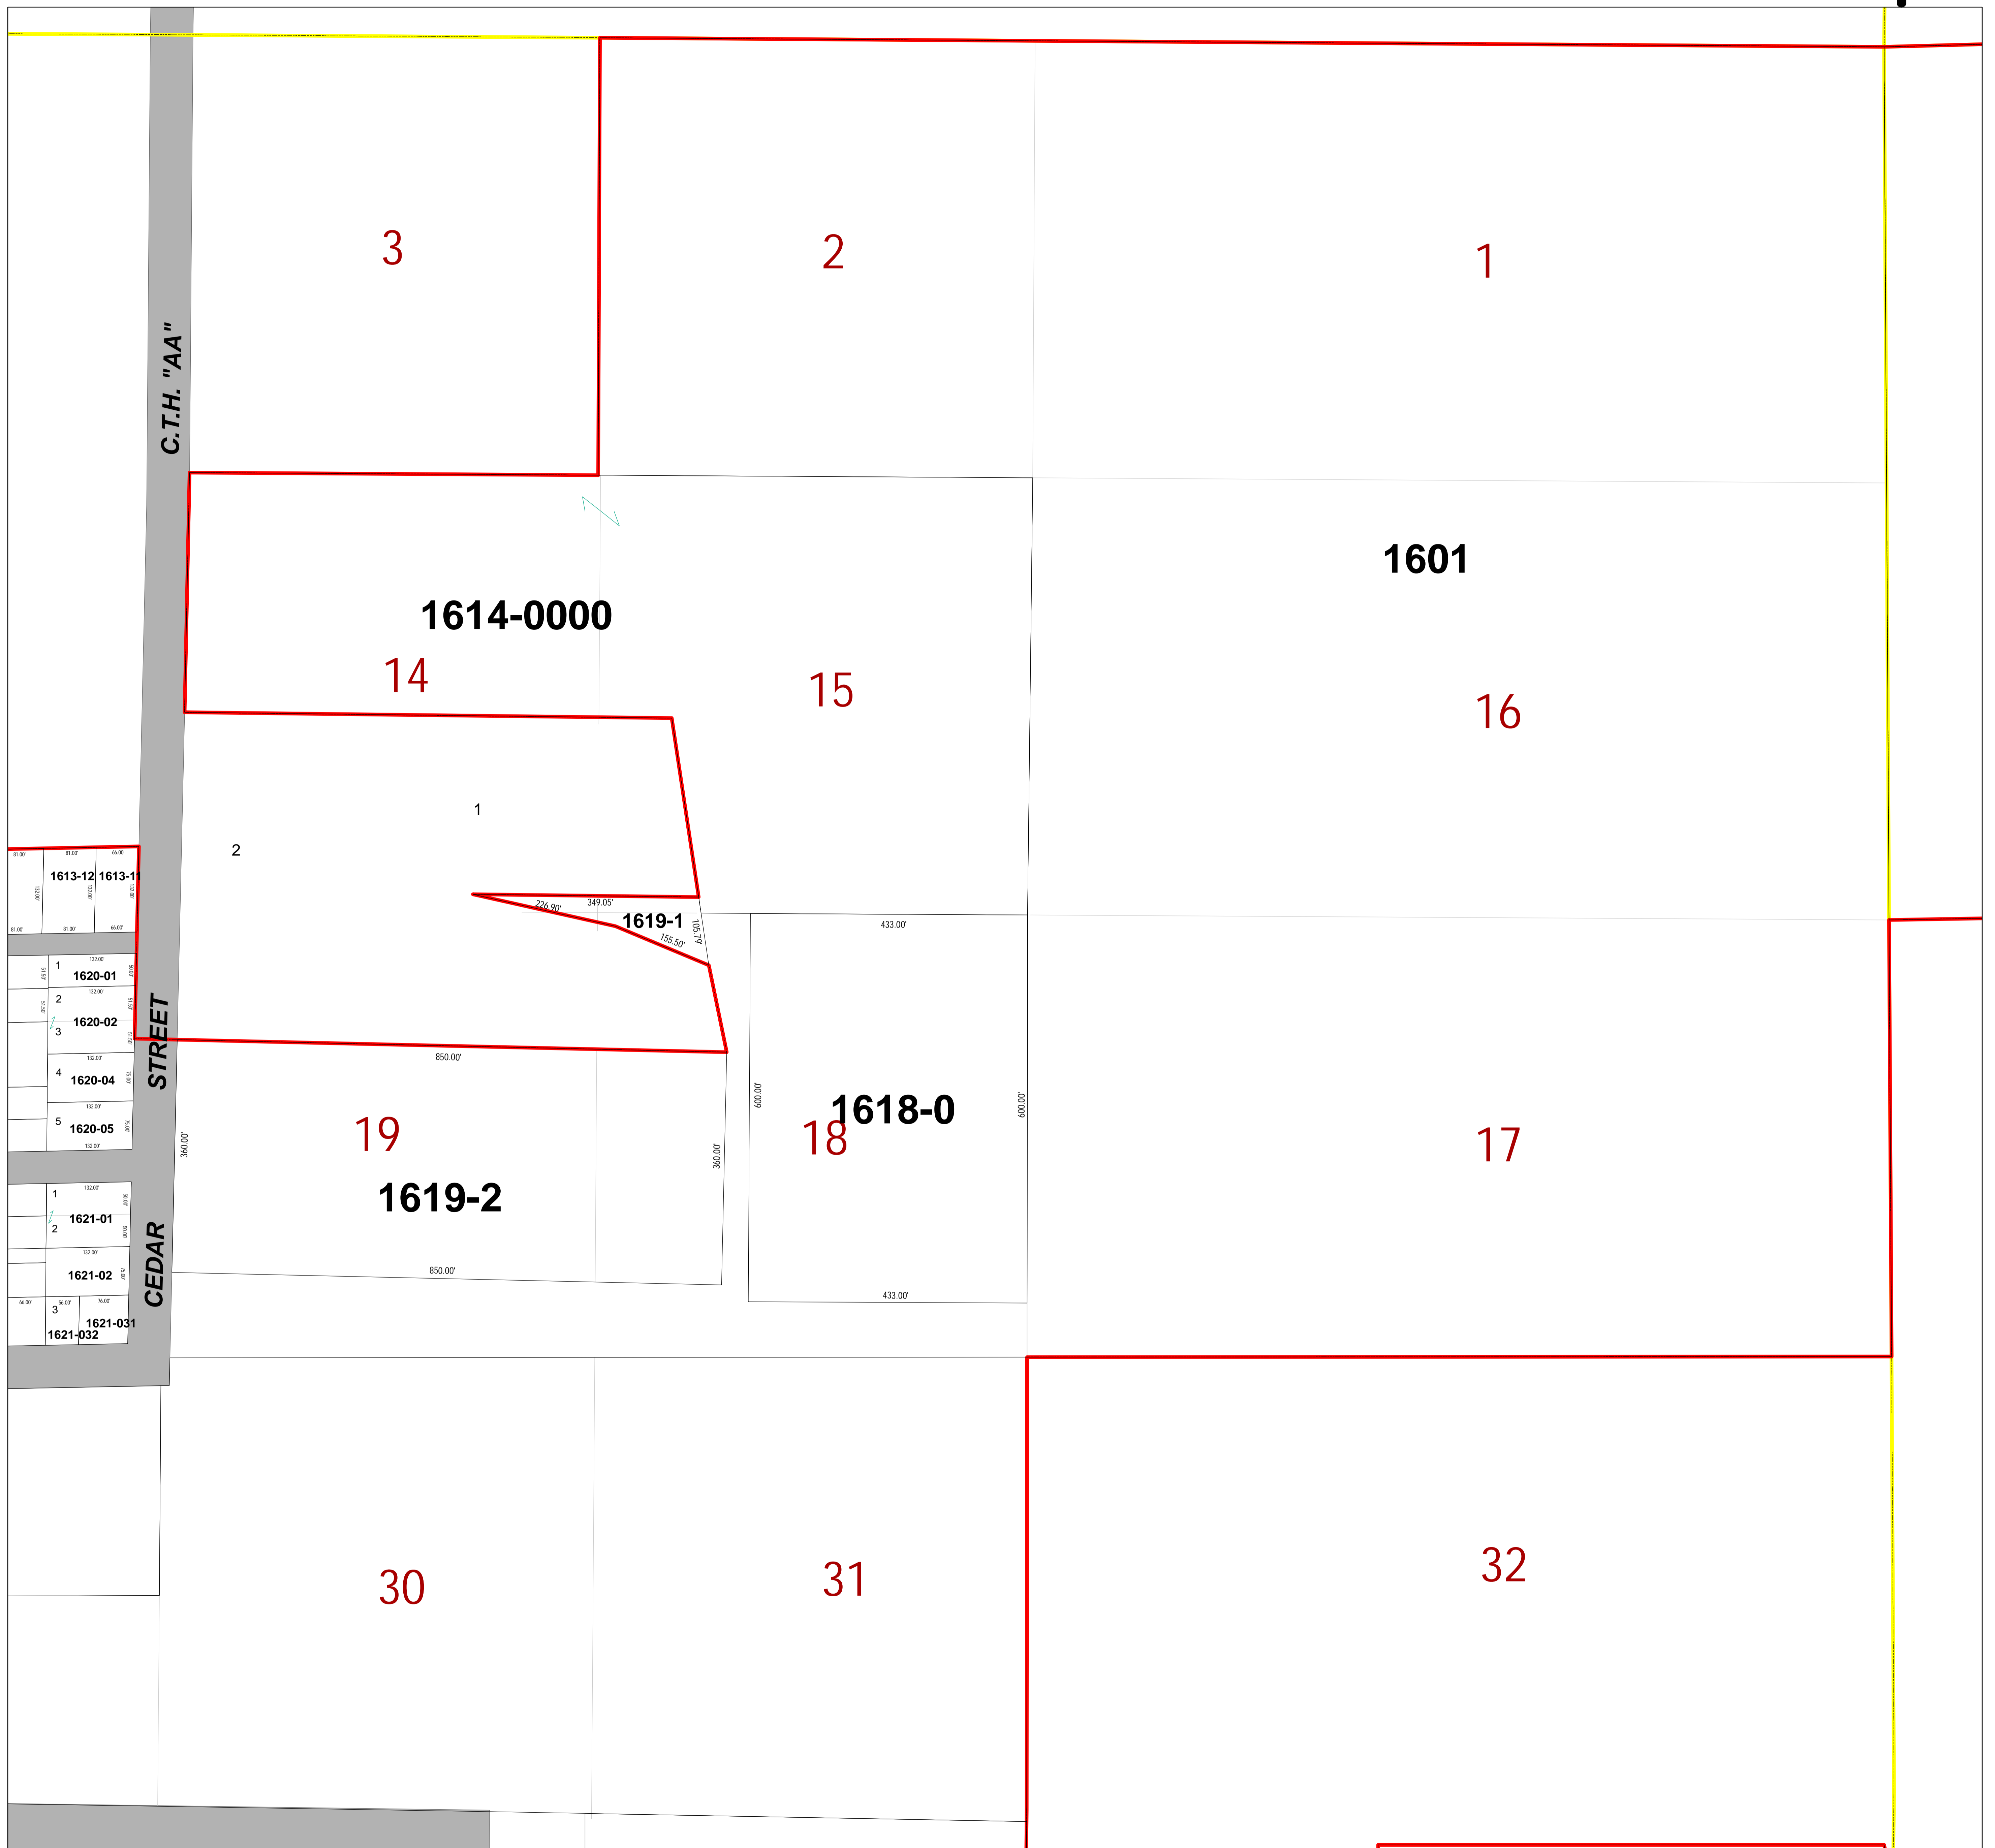

# City of Richland Center NE 1/4 Section 16

**Map Legend**

	Parcels		Streets		Land Hooks		Section Lines
	City Limits		River		Meander Lines		Historical Lines
	Leaders		Historical Lines				

**Disclaimer:**  
Richland County map data is derived from various sources including GPS, surveys, recorded legal documents and aerial photography using best applicable methods. These maps are intended for use in compliance of Chapter 70 Wis.