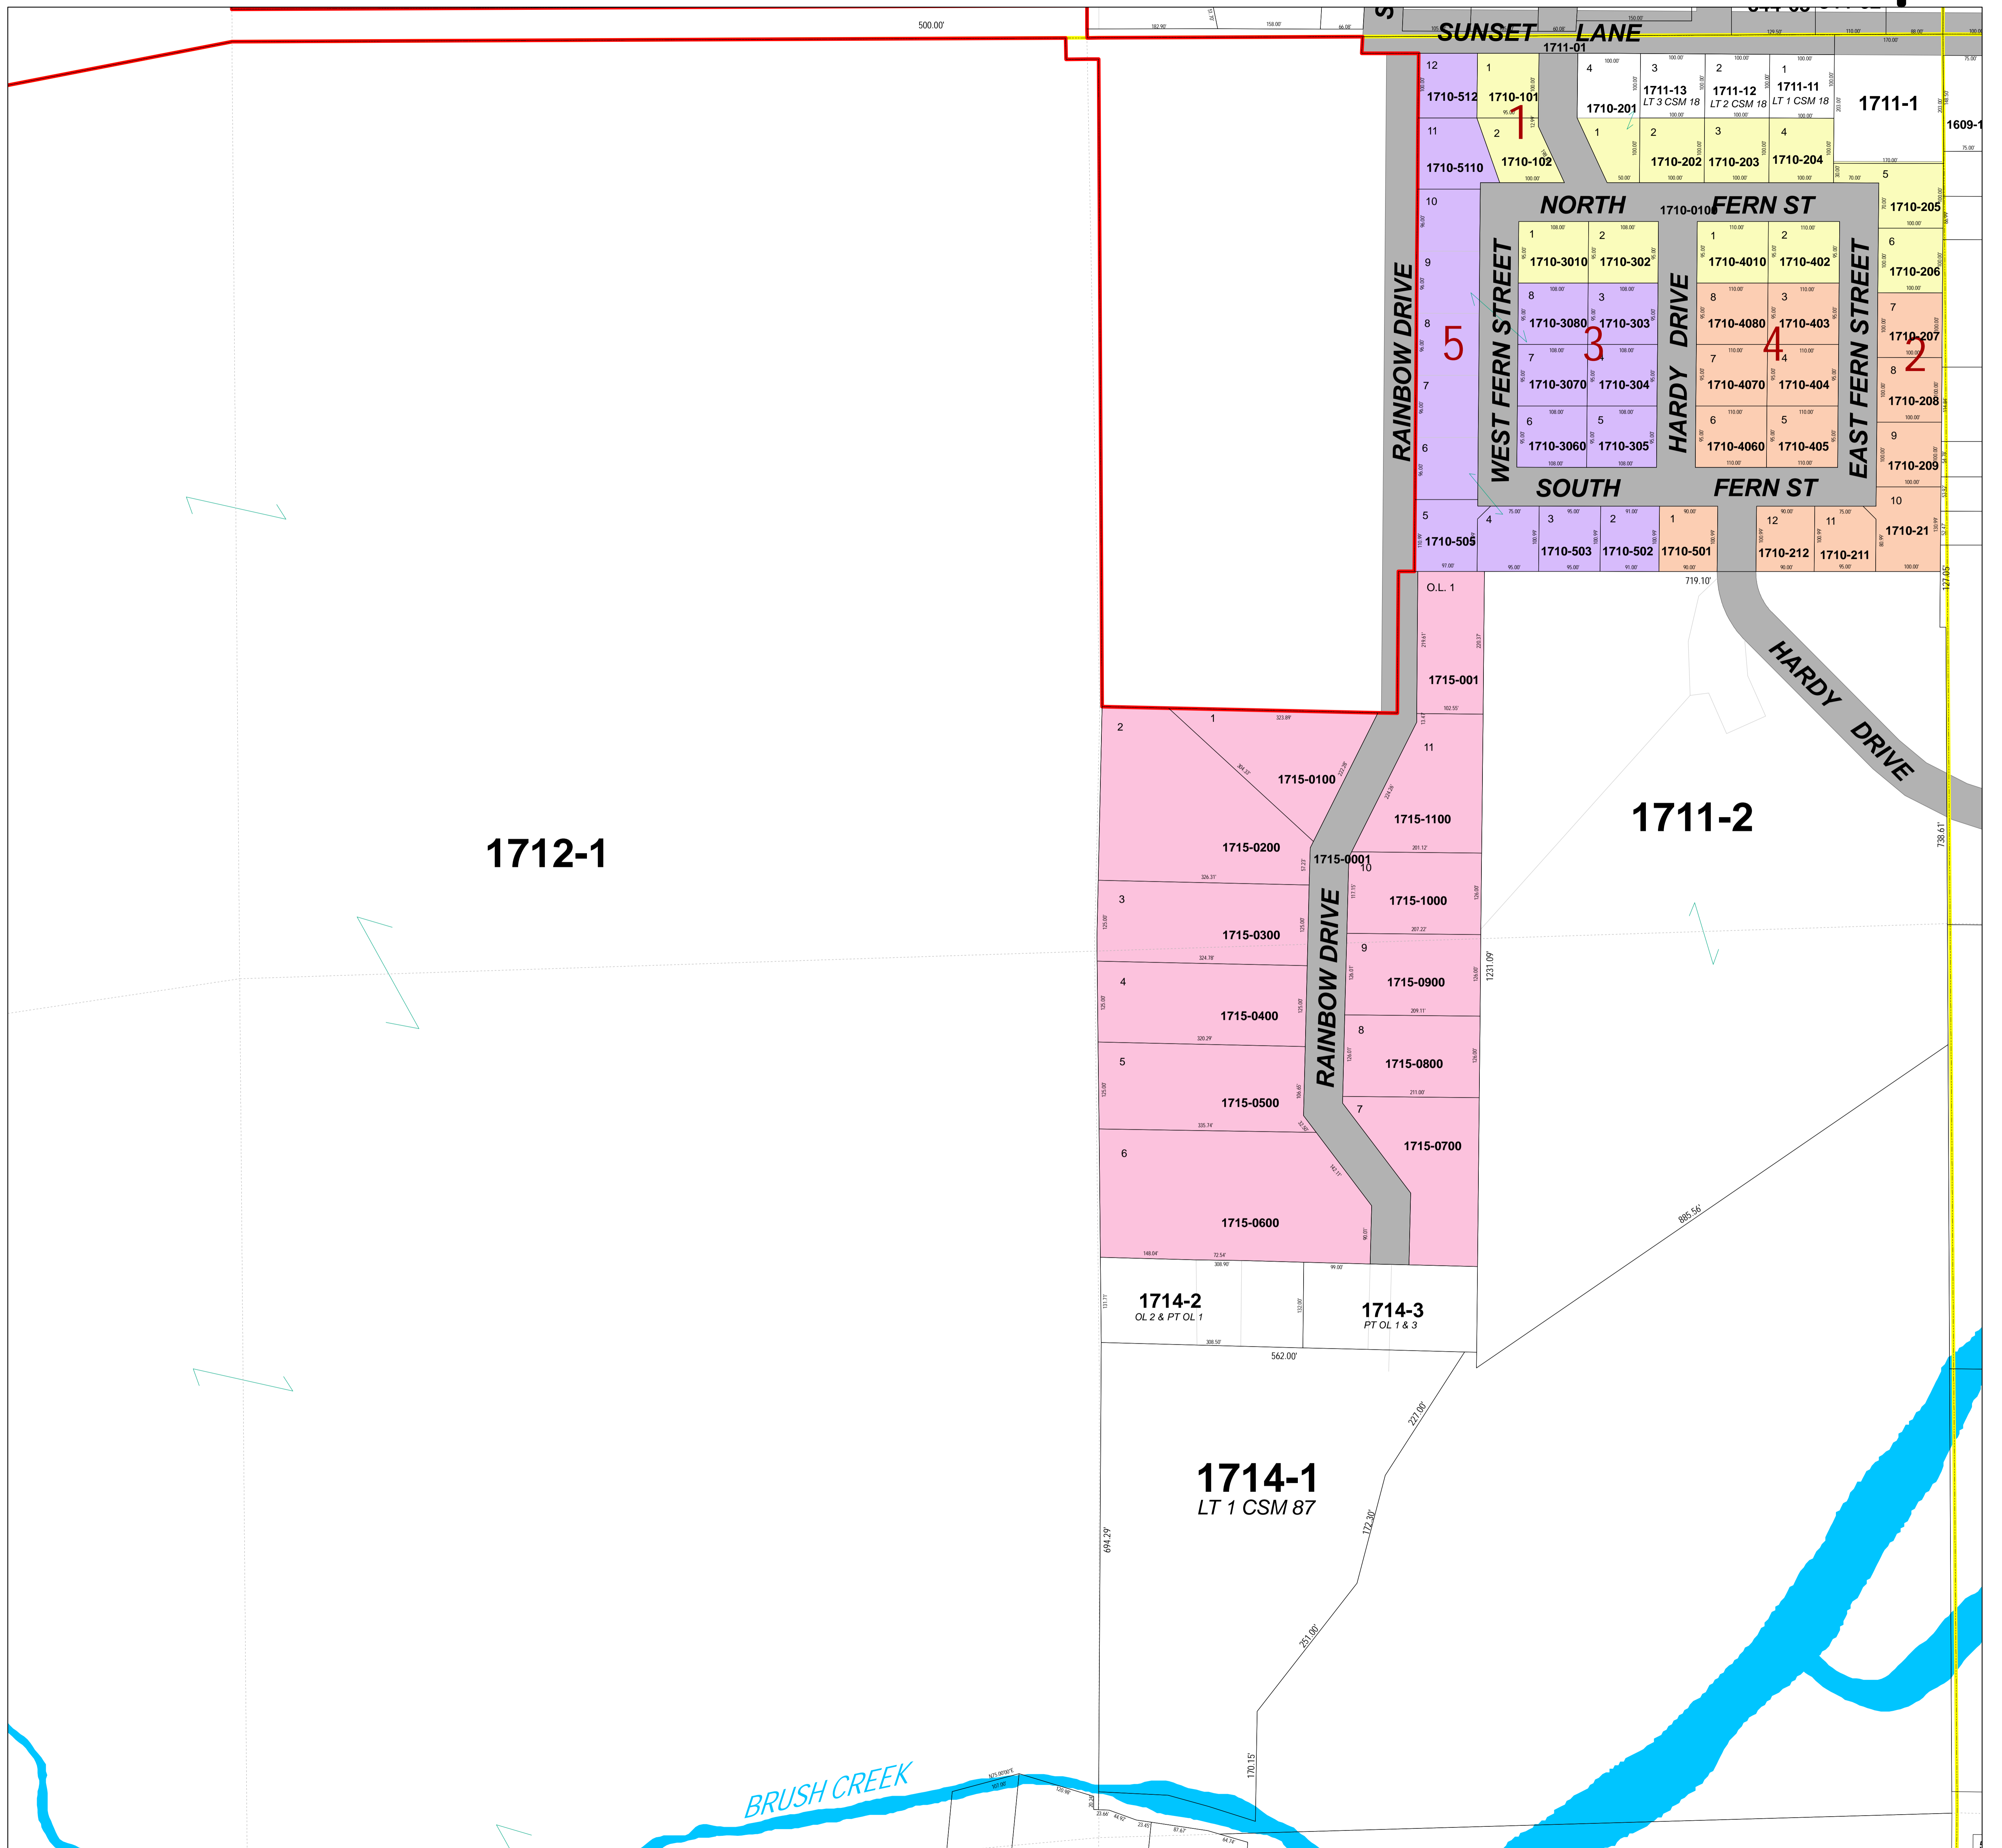

City of Richland Center NE 1/4 Section 17

Map Legend

Section Lines	Land Hooks	Parcels	Streets
Quarter Section Lines	Meander Lines	City Limits	River
Leaders	Historical Lines		

Disclaimer:
Richland County map data is derived from various sources including GPS, surveys, recorded legal documents and aerial photography using best applicable methods. These maps are intended for use in compliance of Chapter 70 Wis.