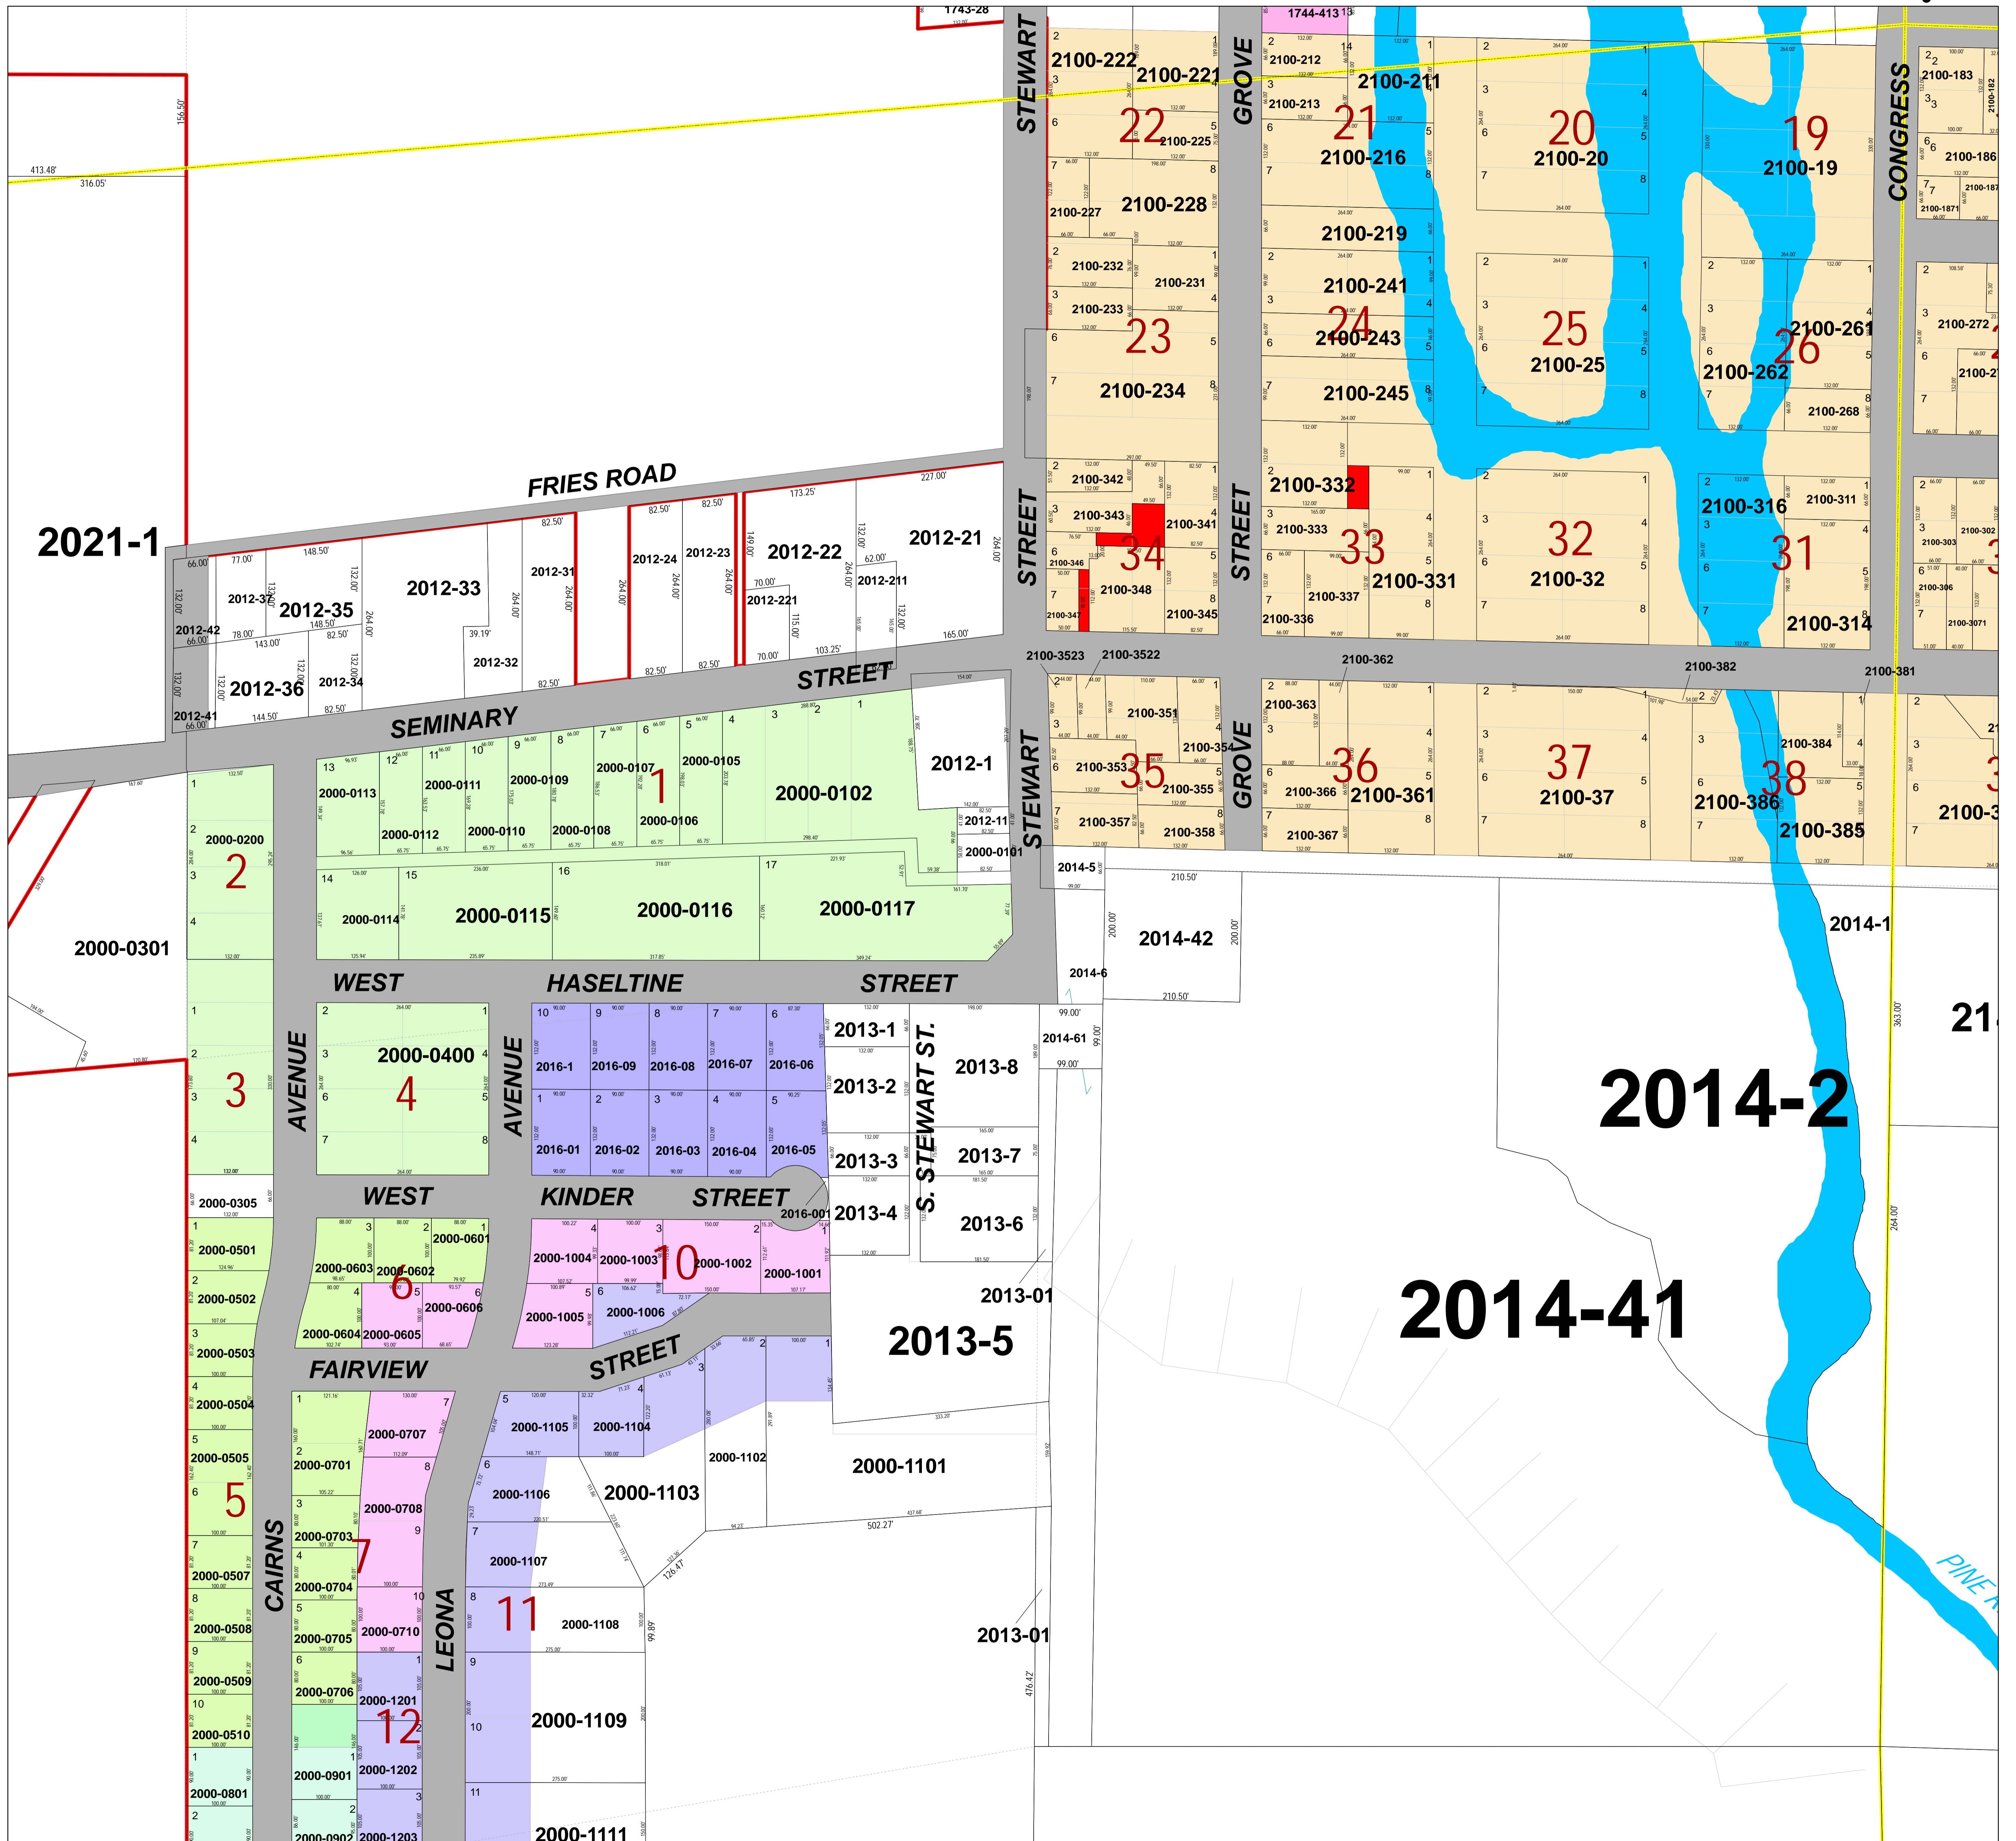

City of Richland Center NE 1/4 Section 20

Map Legend

Richland County, WI

0 50 100 200 300 400
Feet

1 inch equals 100 feet

Unknowns

Unknown Parcels

Disclaimer:
Richland County map data is derived from various sources including GPS, surveys, recorded legal documents and aerial photography using best applicable methods. These maps are intended for use in compliance of Chapter 70 Wis.