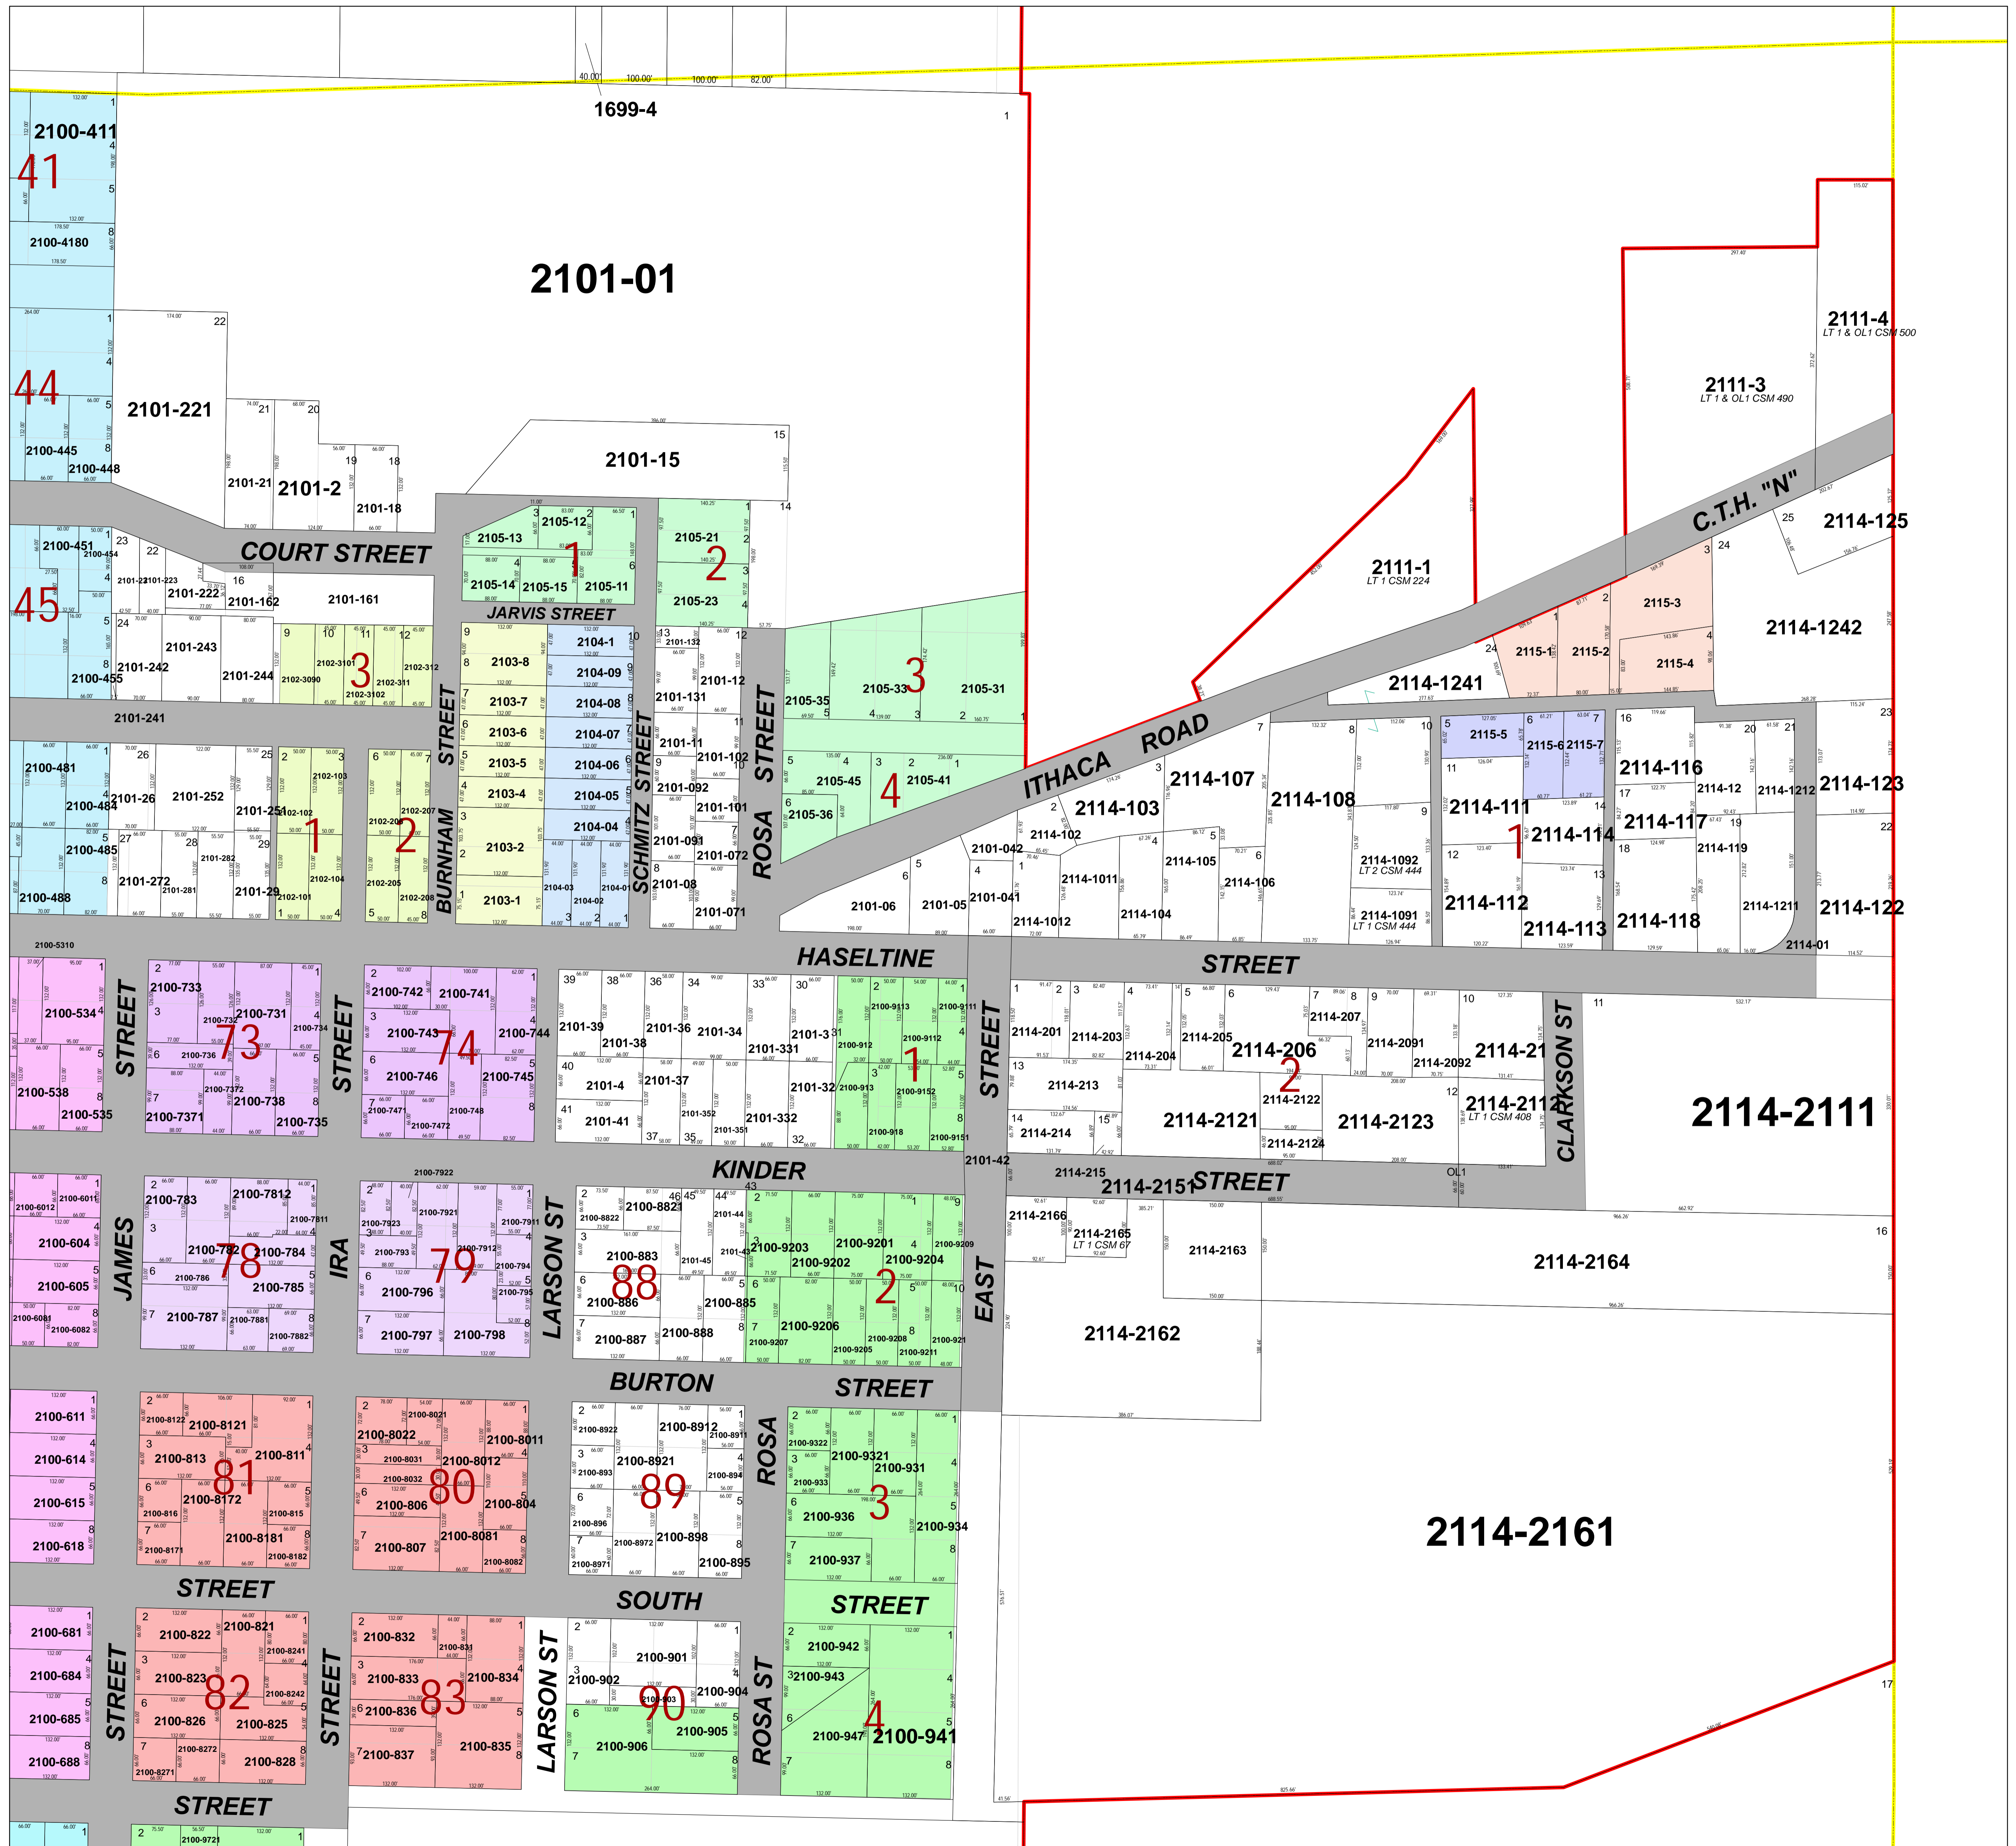

City of Richland Center NE 1/4 Section 21

Map Legend

- Parcels
- River
- Land Hooks
- Section Lines
- Streets
- Leaders
- Meander Lines
- City Limits
- Historical Lines

Richland County, WI

0 50 100 200 300 400
Feet

1 inch equals 100 feet

Disclaimer:
Richland County map data is derived from various sources including GPS, surveys, recorded legal documents and aerial photography using best applicable methods. These maps are intended for use in compliance of Chapter 70 Wis.