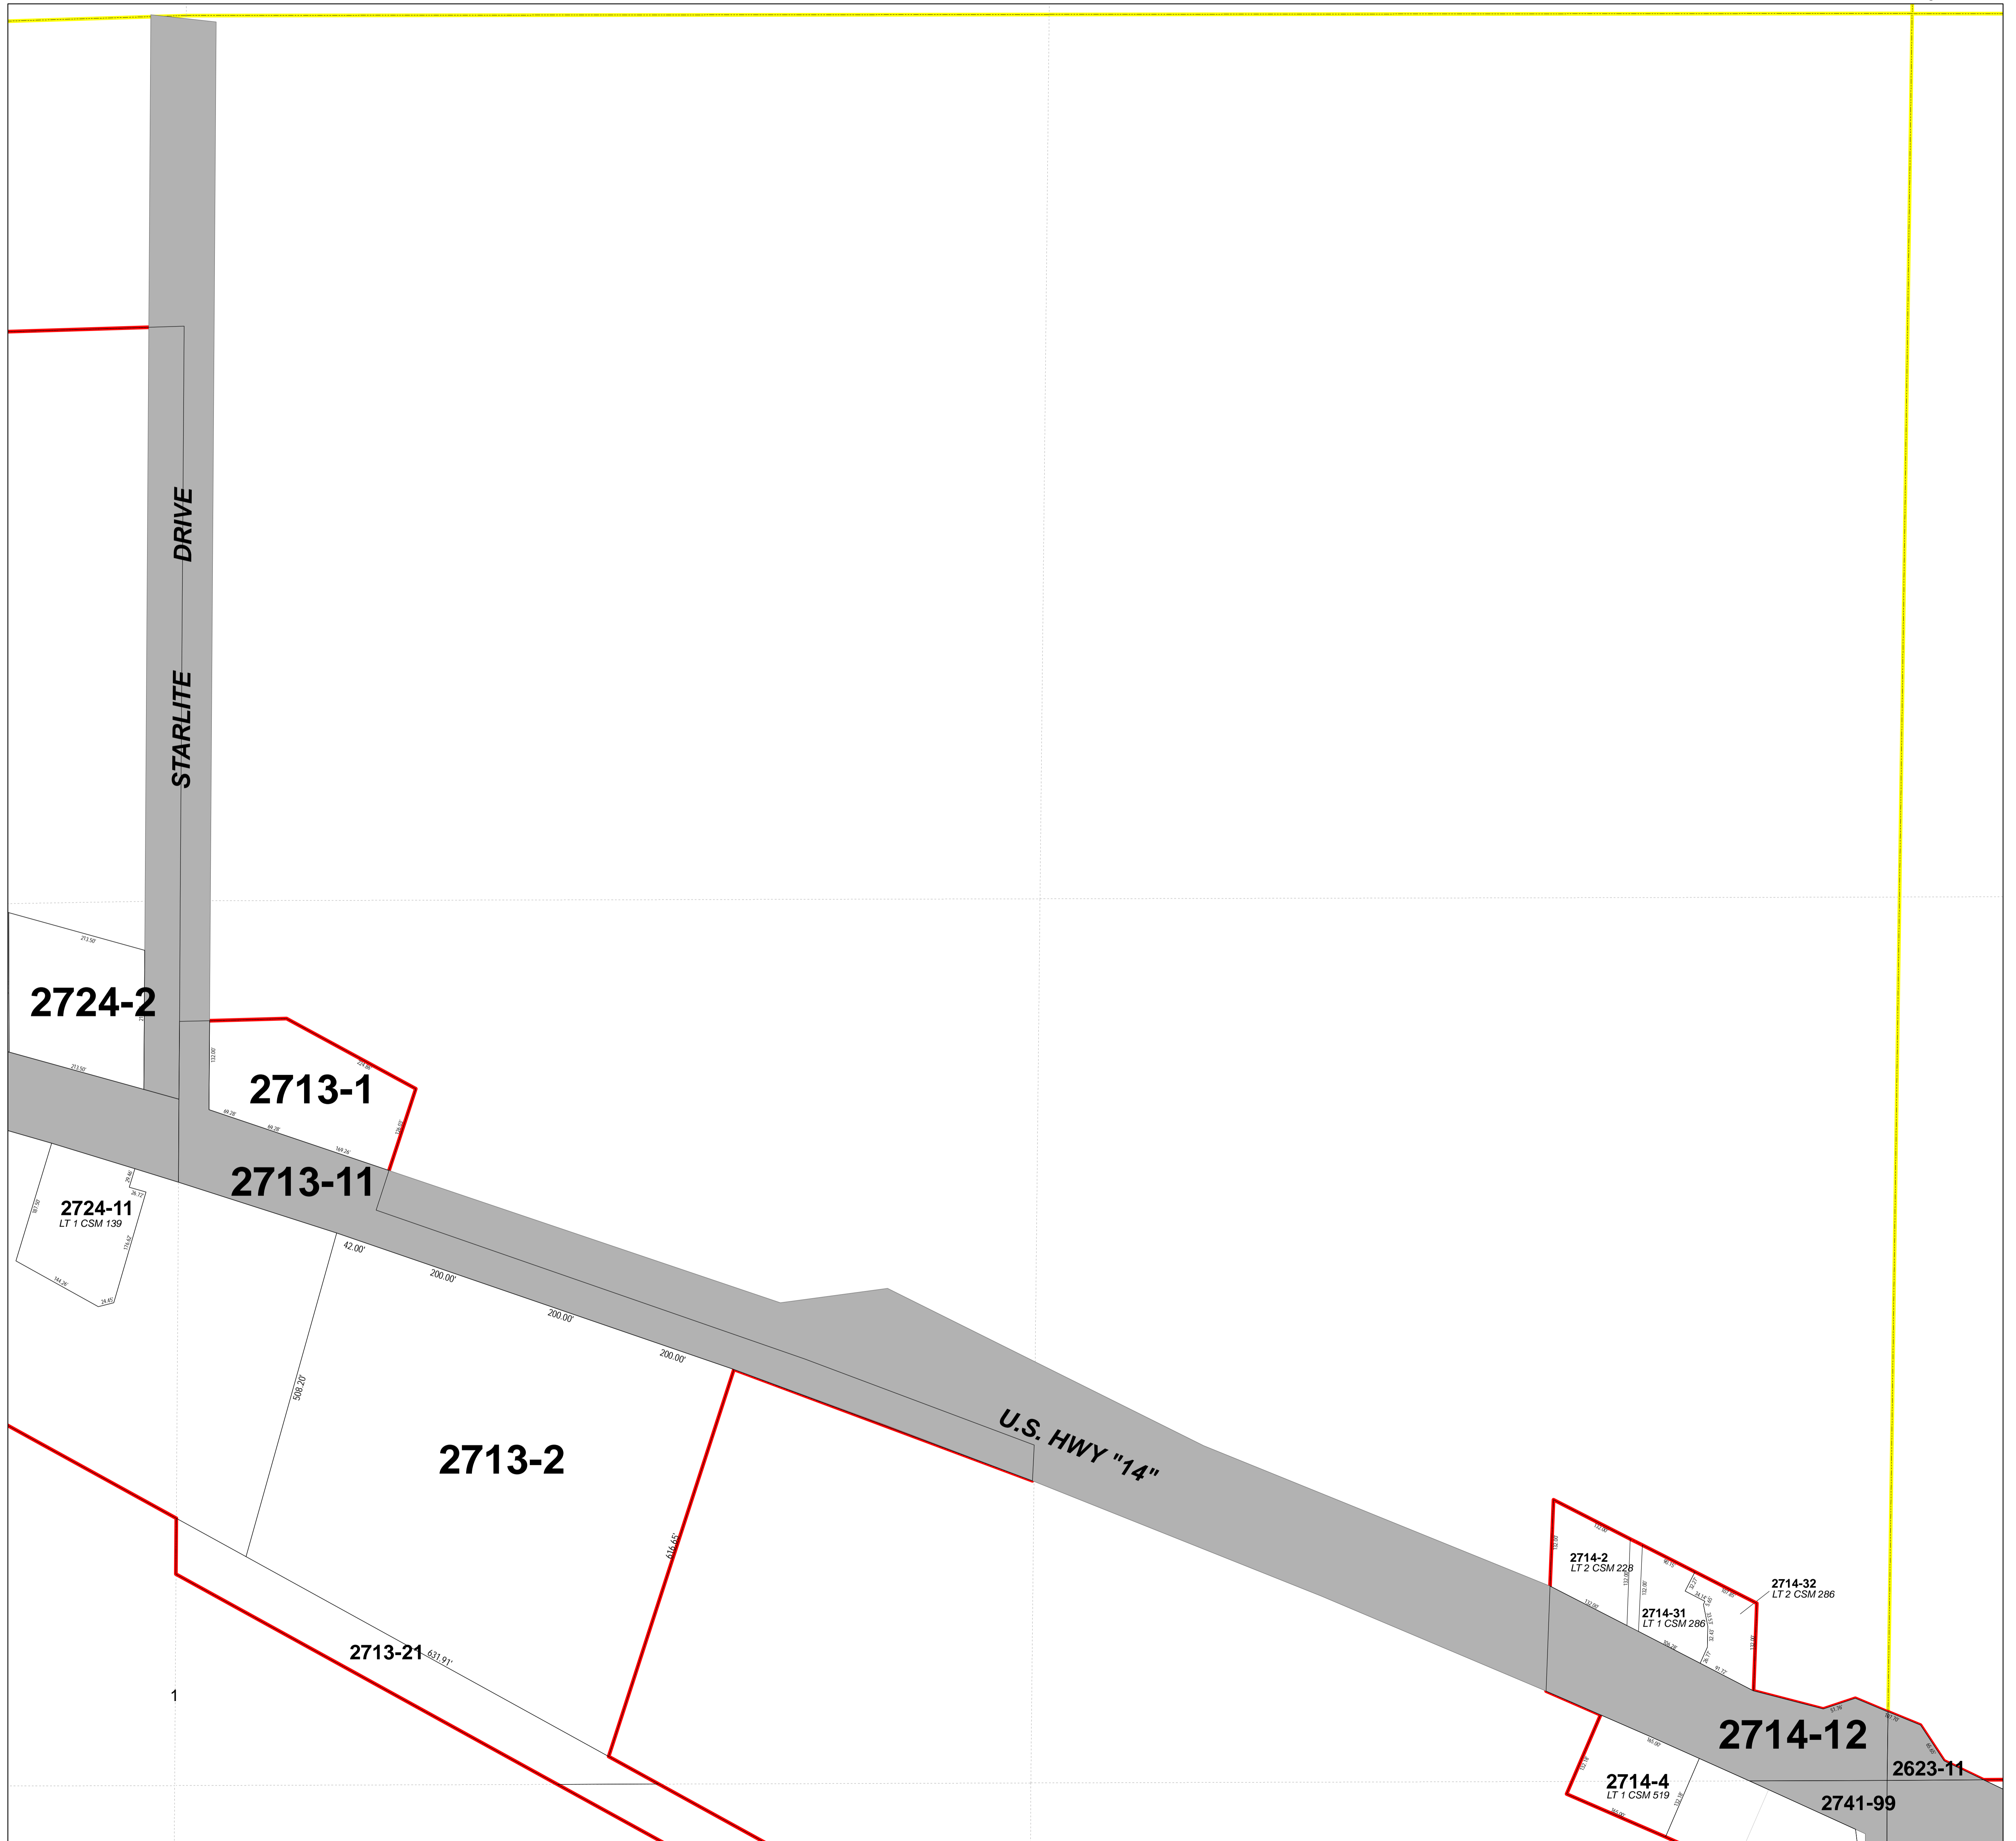

City of Richland Center NE 1/4 Section 27

Map Legend			
	Parcels		River
	Streets		Land Hooks
	City Limits		Meander Lines
			Quarter Section Lines
			Historical Lines
			Section Lines
			Leaders

Disclaimer:
Richland County map data is derived from various sources including GPS, surveys, recorded legal documents and aerial photography using best applicable methods. These maps are intended for use in compliance of Chapter 70 Wis.