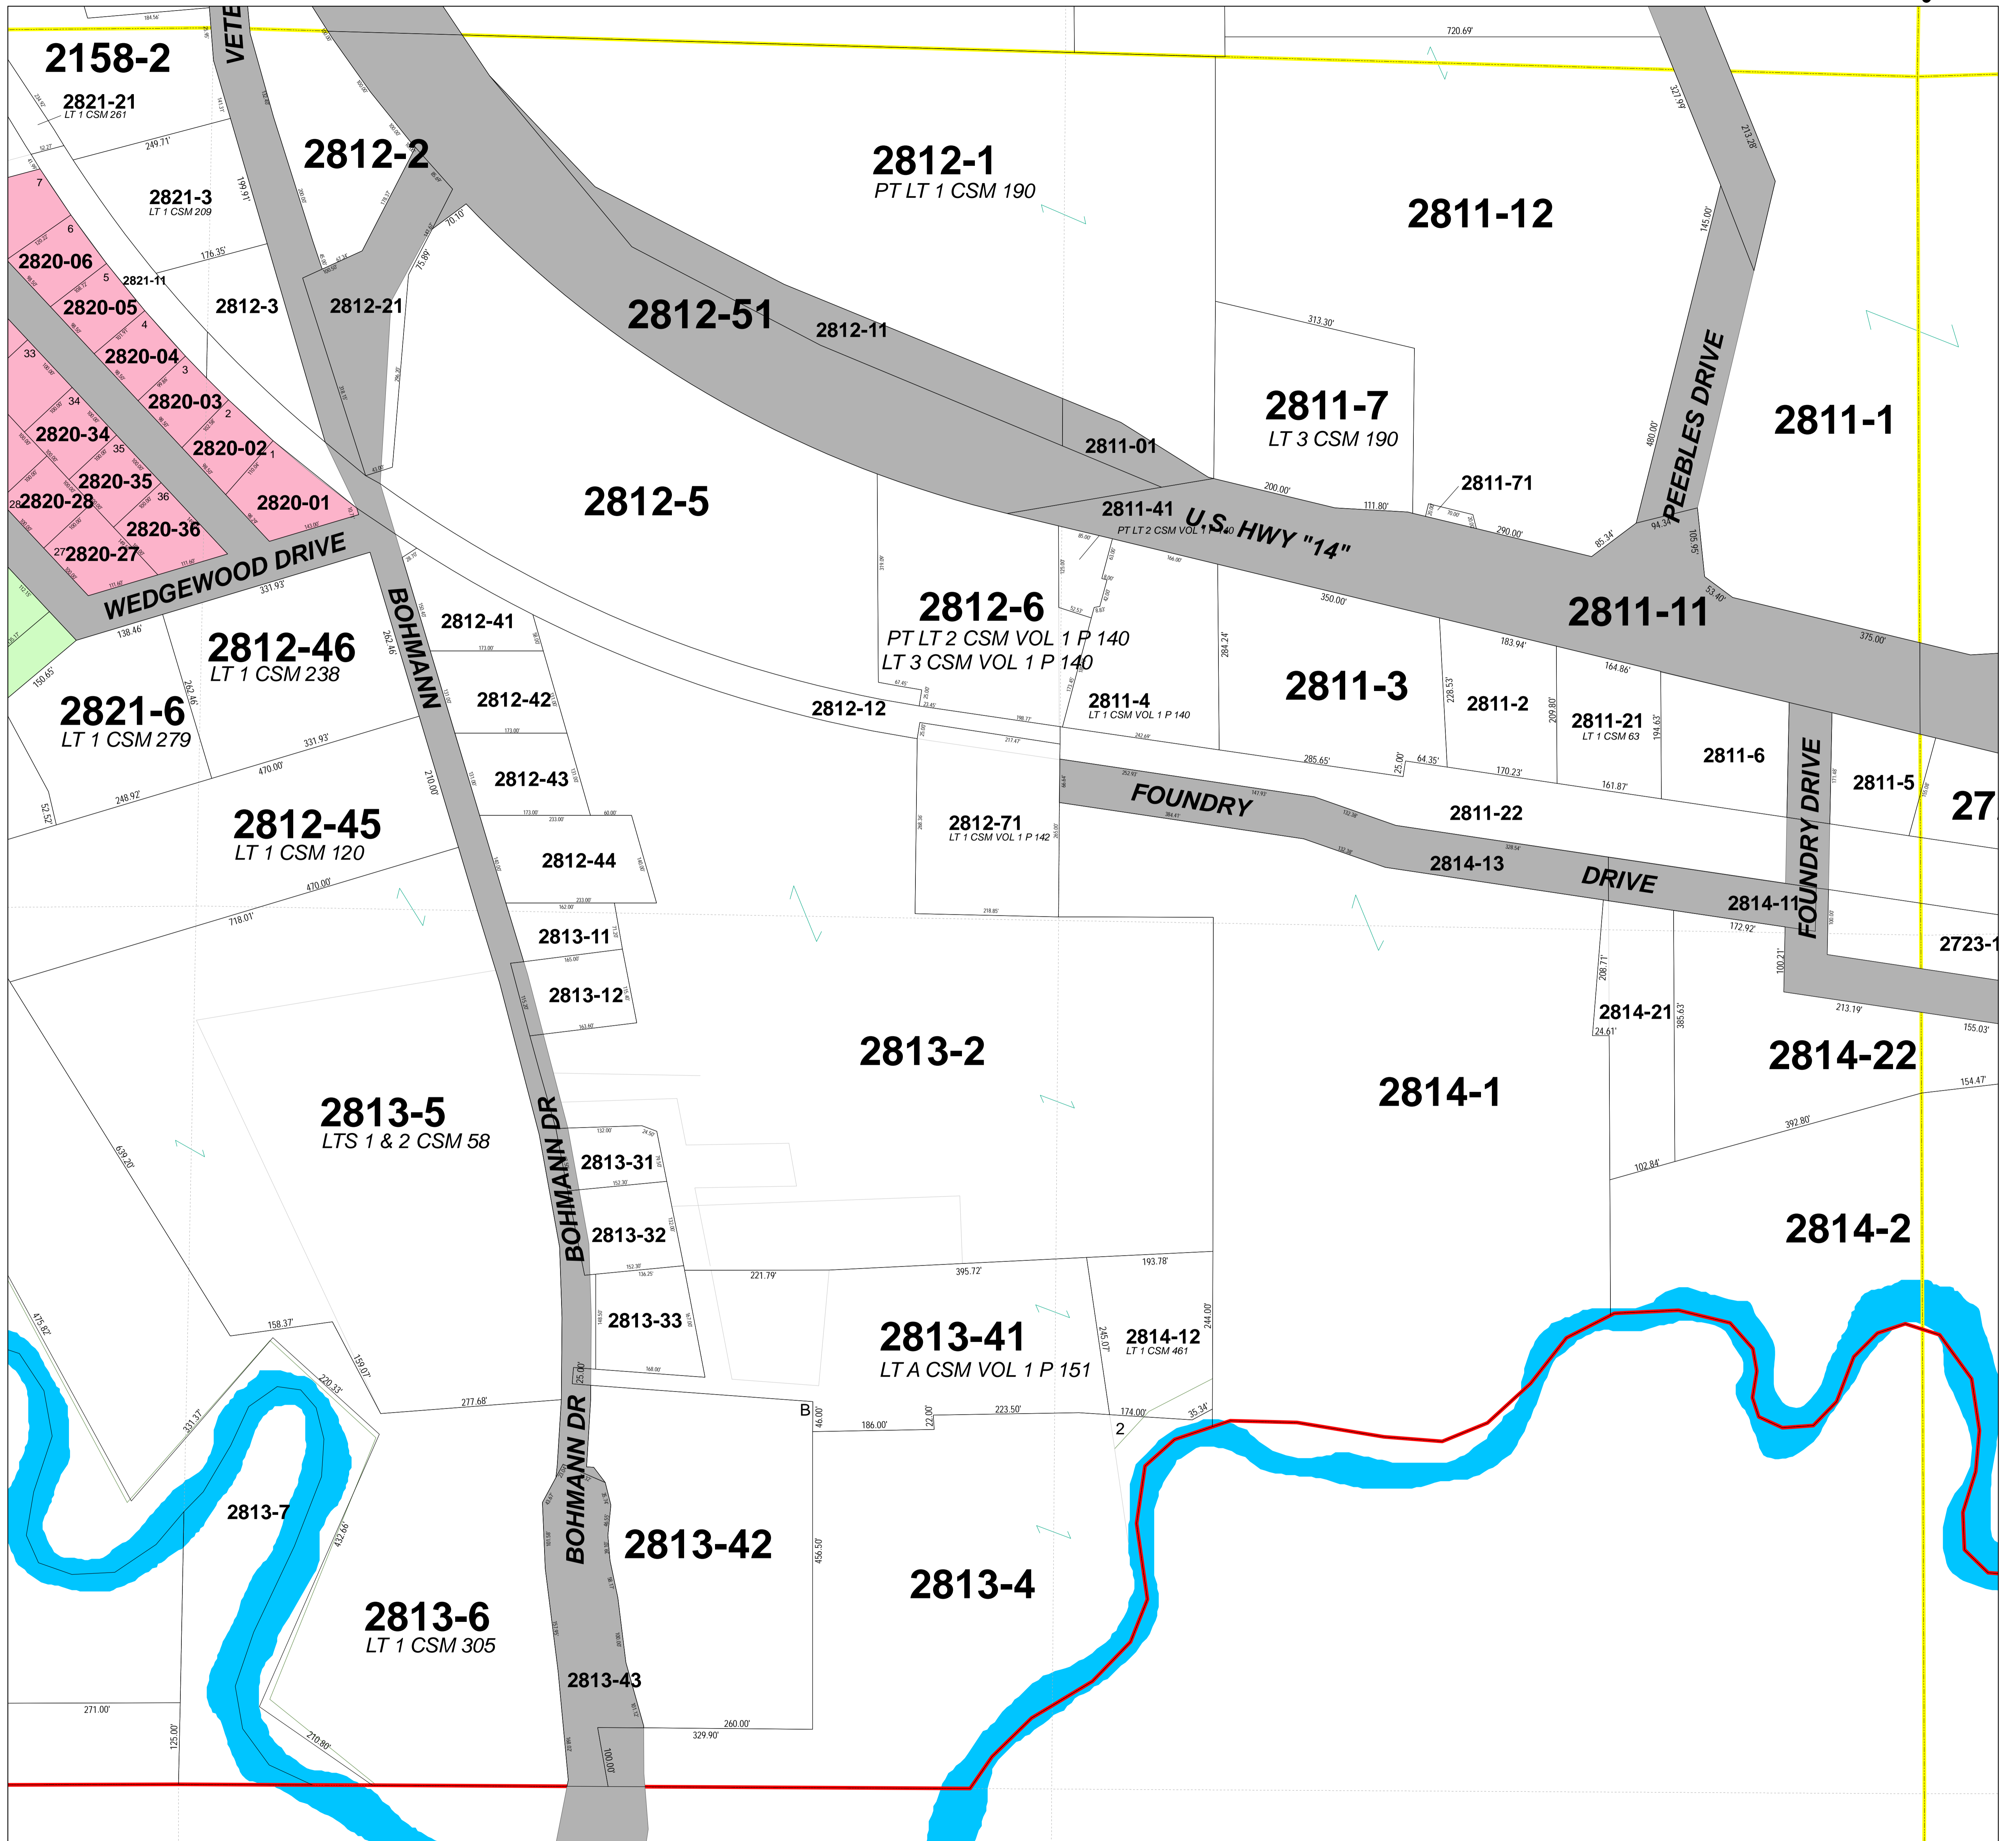

City of Richland Center NE 1/4 Section 28

Map Legend

- Parcels
- River
- Land Hooks
- Section Lines
- Streets
- Leaders
- Meander Lines
- Quarter Section Lines
- City Limits
- Historical Lines

Disclaimer:
Richland County map data is derived from various sources including GPS, surveys, recorded legal documents and aerial photography using best applicable methods. These maps are intended for use in compliance of Chapter 70 Wis.