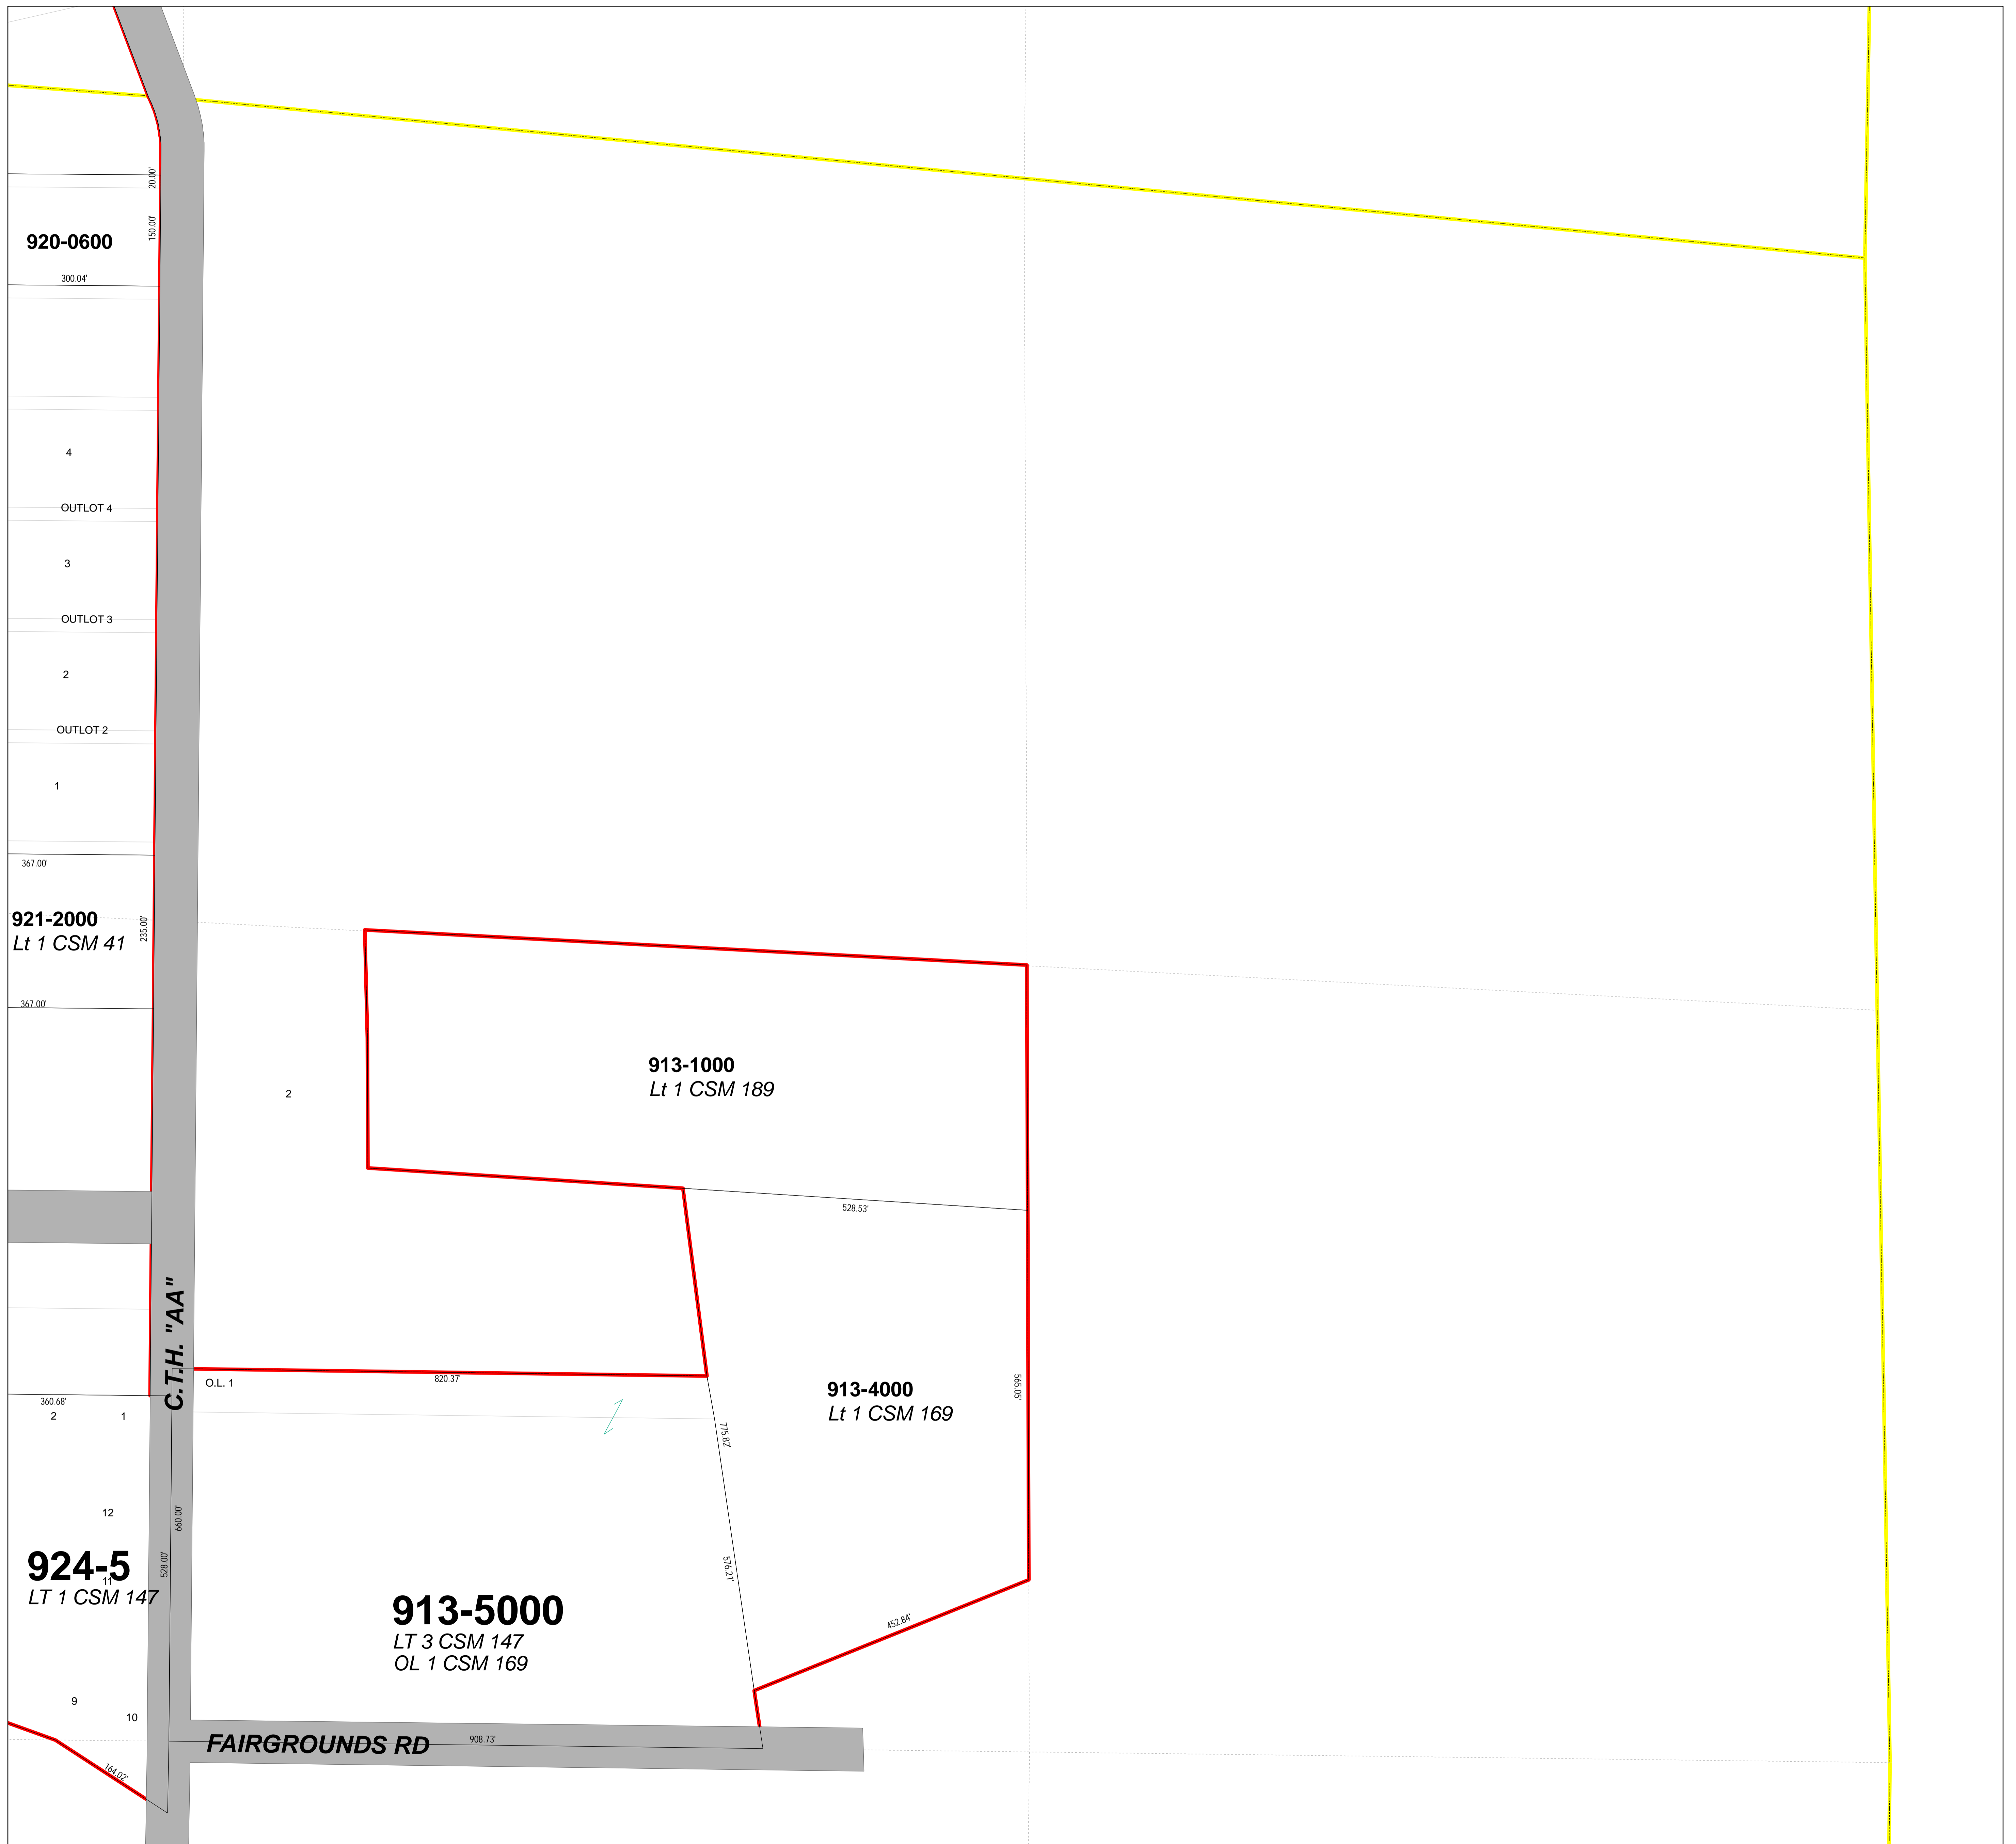

# City of Richland Center NE 1/4 Section 9

**Map Legend**

Parcels	River	Land Hooks	Section Lines
Streets	Leaders	Meander Lines	Quarter Section Lines
City Limits	Historical Lines		

Richland County, WI

1 inch equals 100 feet

**Disclaimer:**  
Richland County map data is derived from various sources including GPS, surveys, recorded legal documents and aerial photography using best applicable methods. These maps are intended for use in compliance of Chapter 70 Wis.