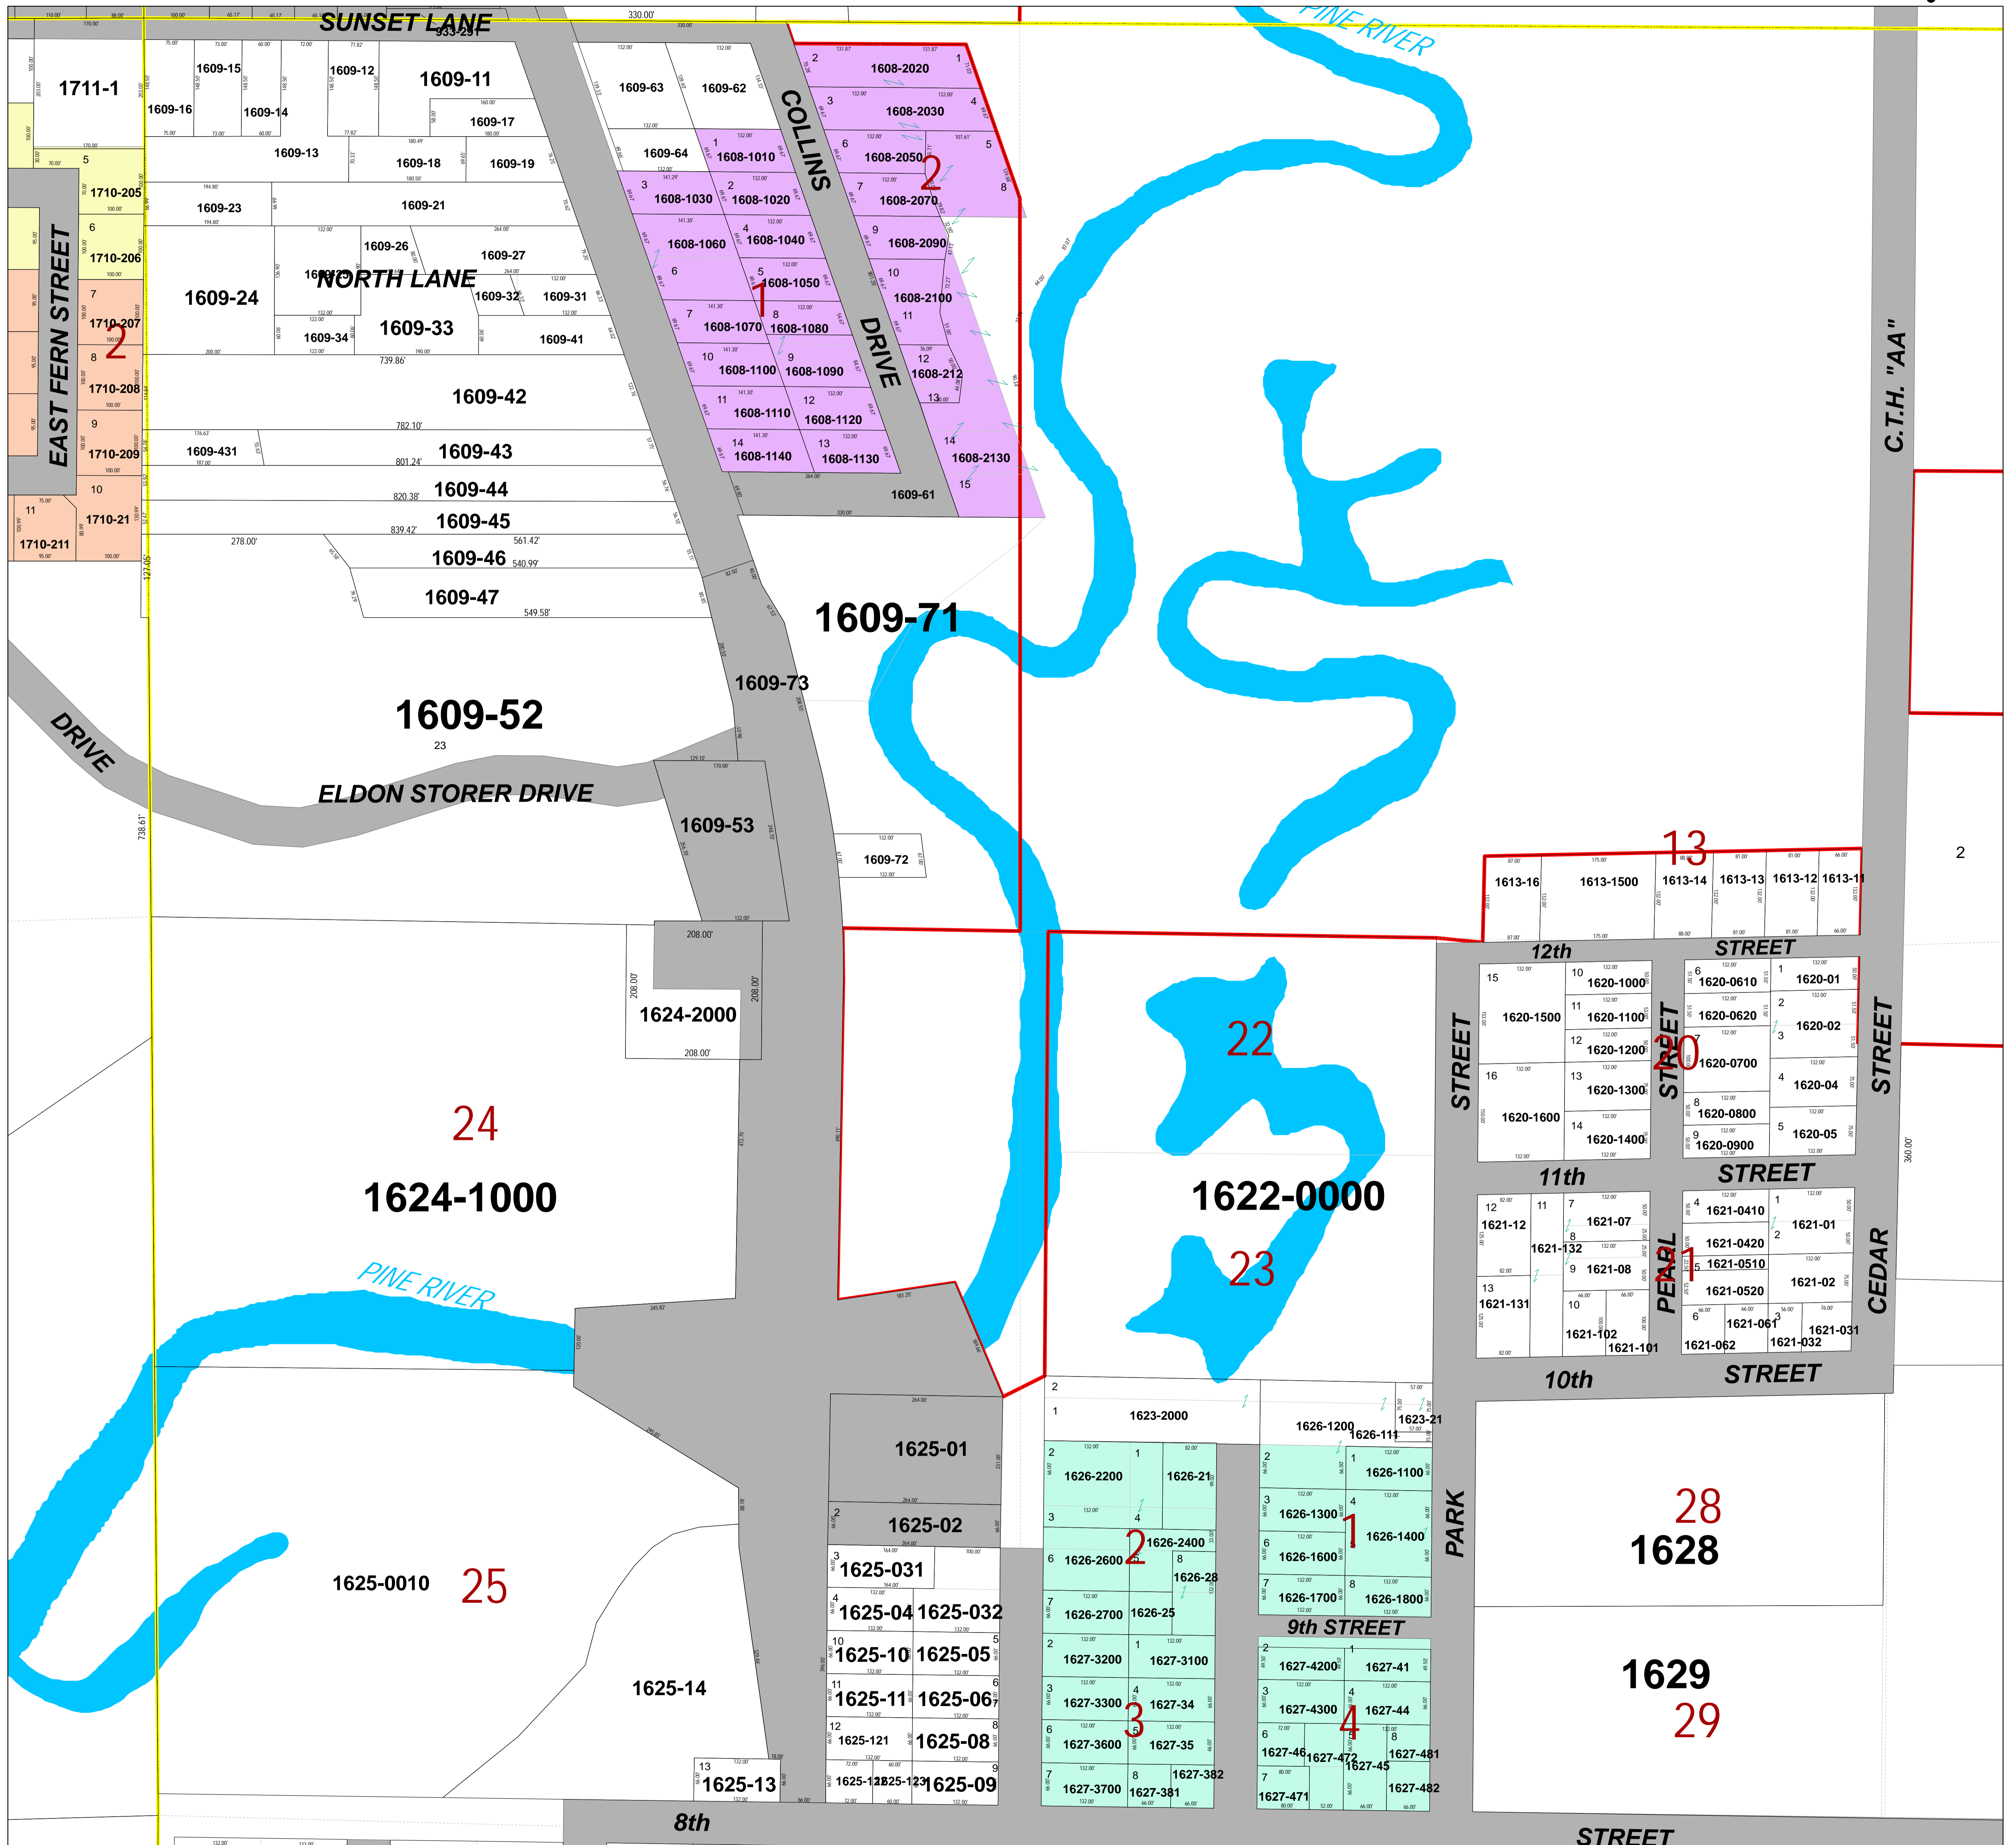

City of Richland Center NW 1/4 Section 16

Map Legend

- Parcels
- City Limits
- Leaders
- Meander Lines
- Section Lines
- Streets
- River
- Land Hooks
- Historical Lines
- Quarter Section Lines

Richland County, WI

Disclaimer:
Richland County map data is derived from various sources including GPS, surveys, recorded legal documents and aerial photography using best applicable methods. These maps are intended for use in compliance of Chapter 70 Wis.