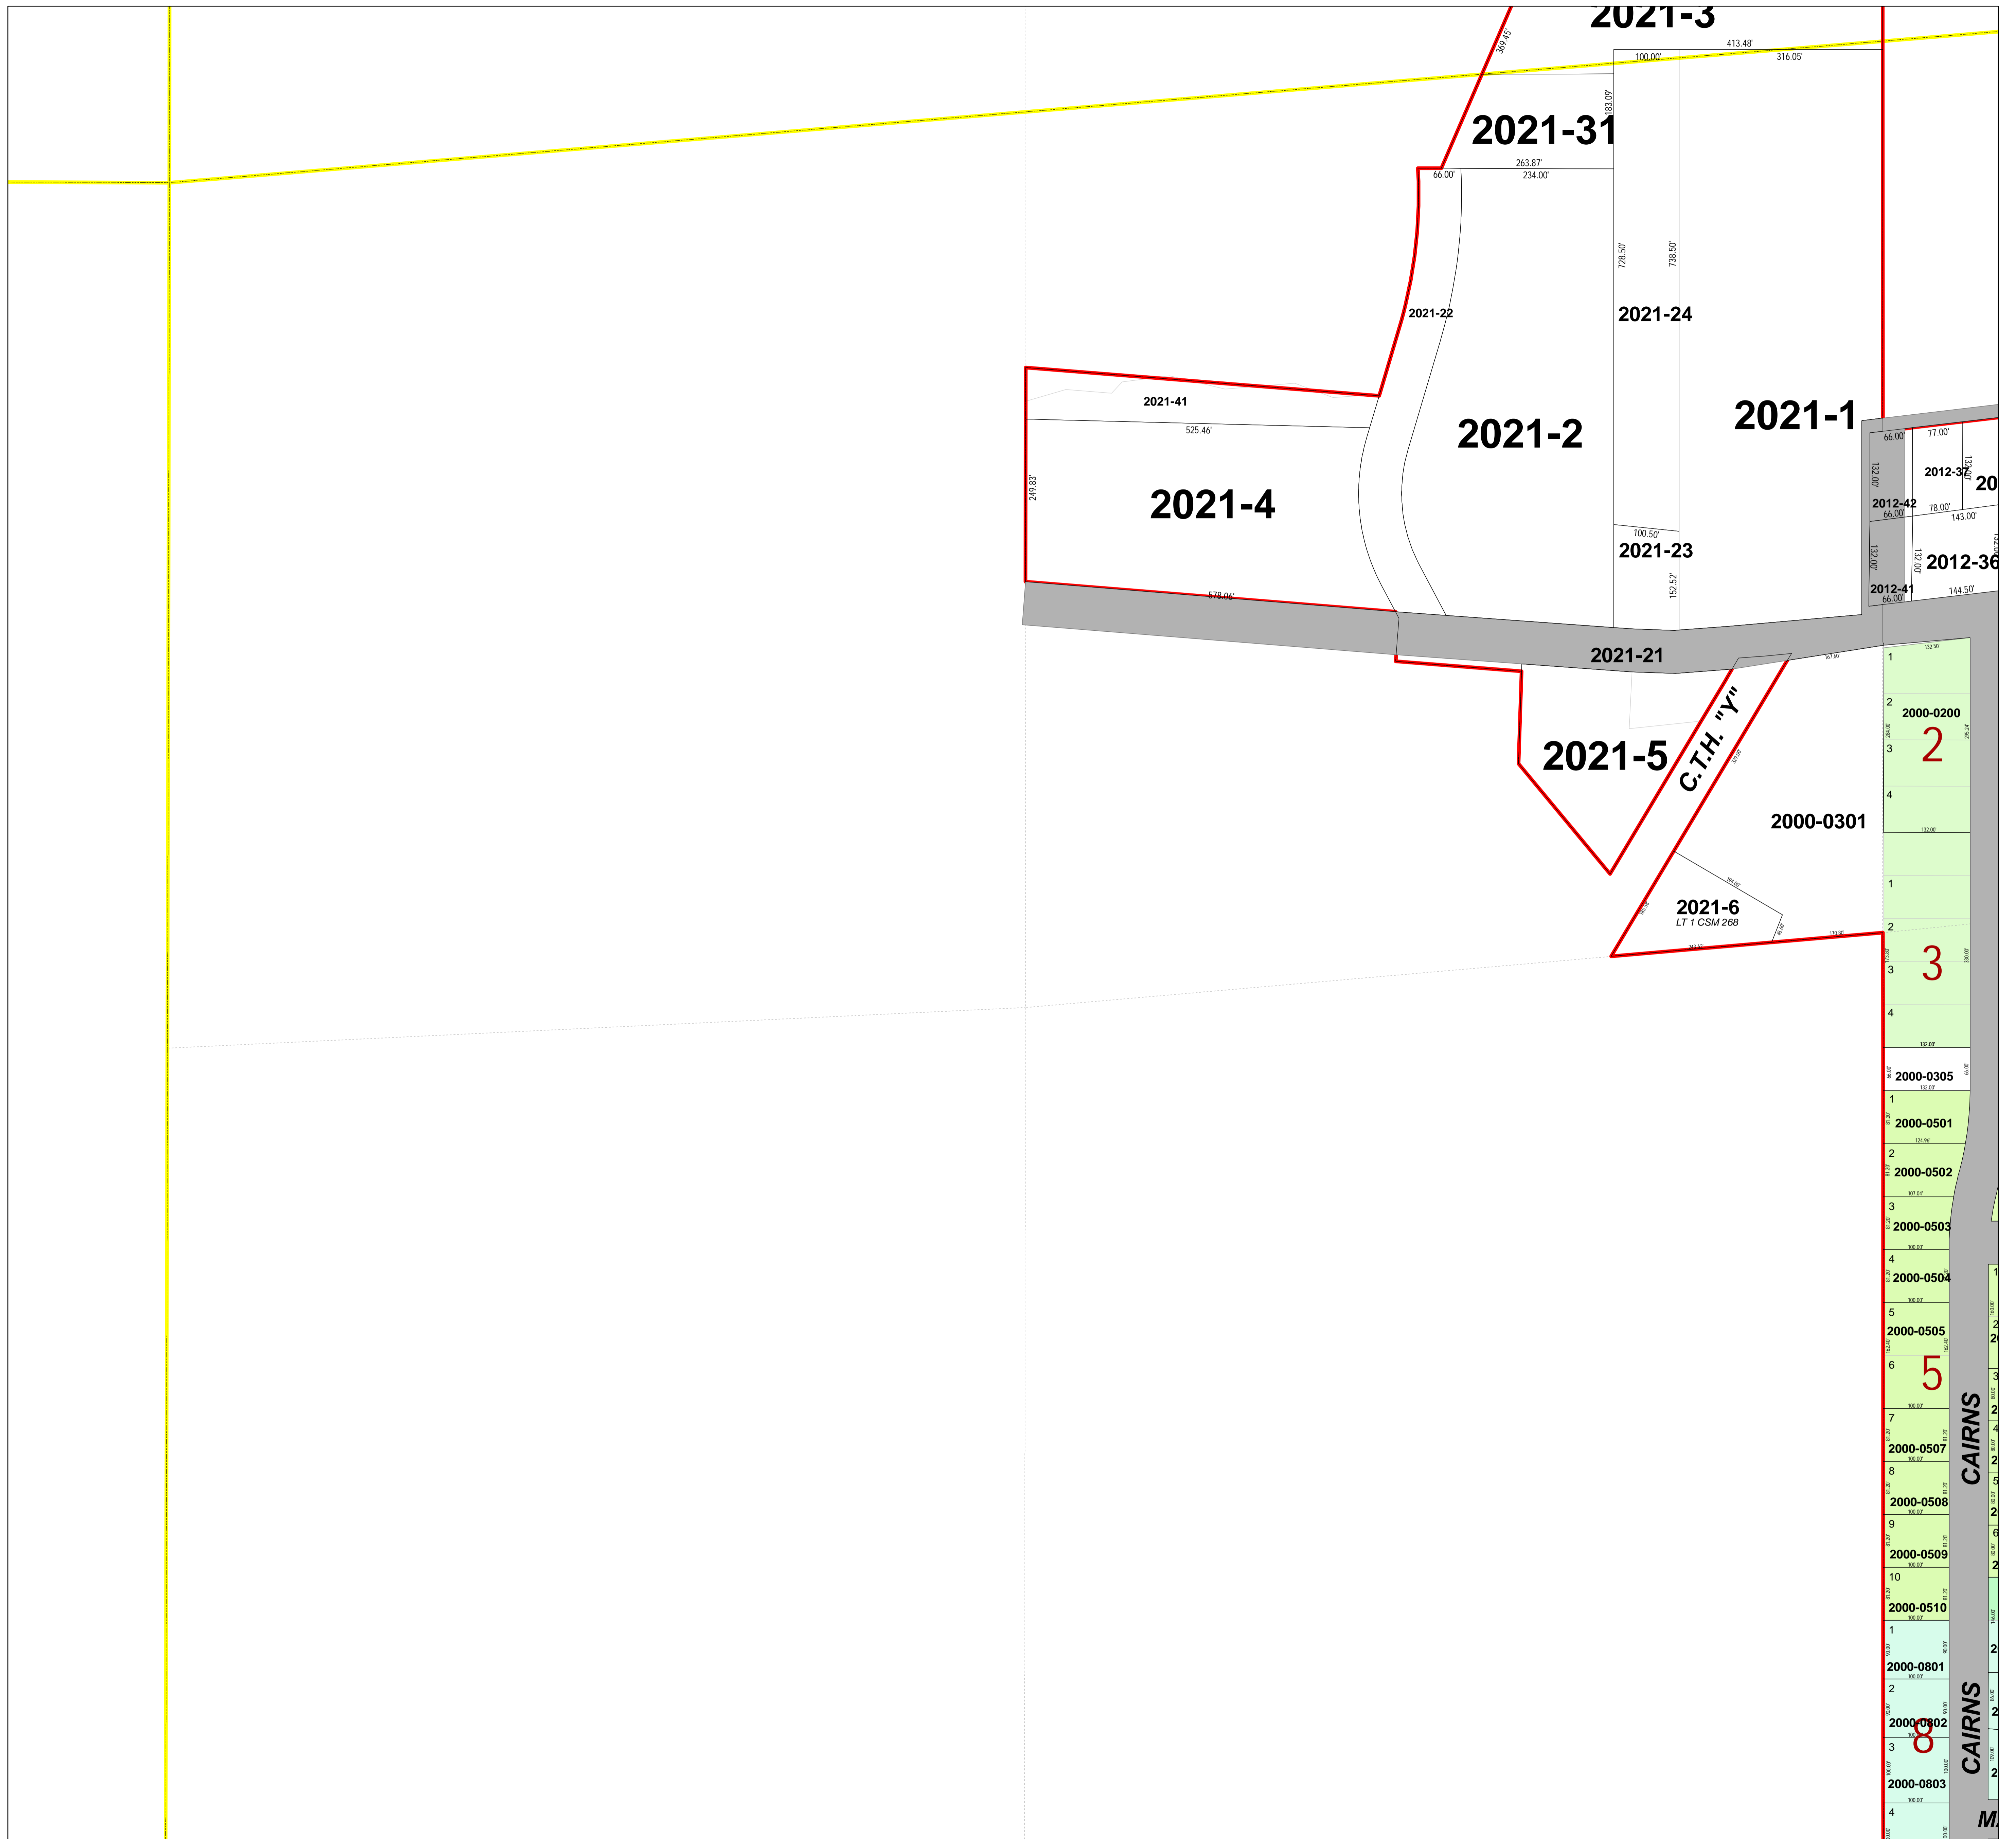

City of Richland Center NW 1/4 Section 20

Map Legend

- Parcels
- River
- Land Hooks
- Section Lines
- Streets
- Leaders
- Meander Lines
- Quarter Section Lines
- City Limits
- Historical Lines

Disclaimer:
Richland County map data is derived from various sources including GPS, surveys, recorded legal documents and aerial photography using best applicable methods. These maps are intended for use in compliance of Chapter 70 Wis.