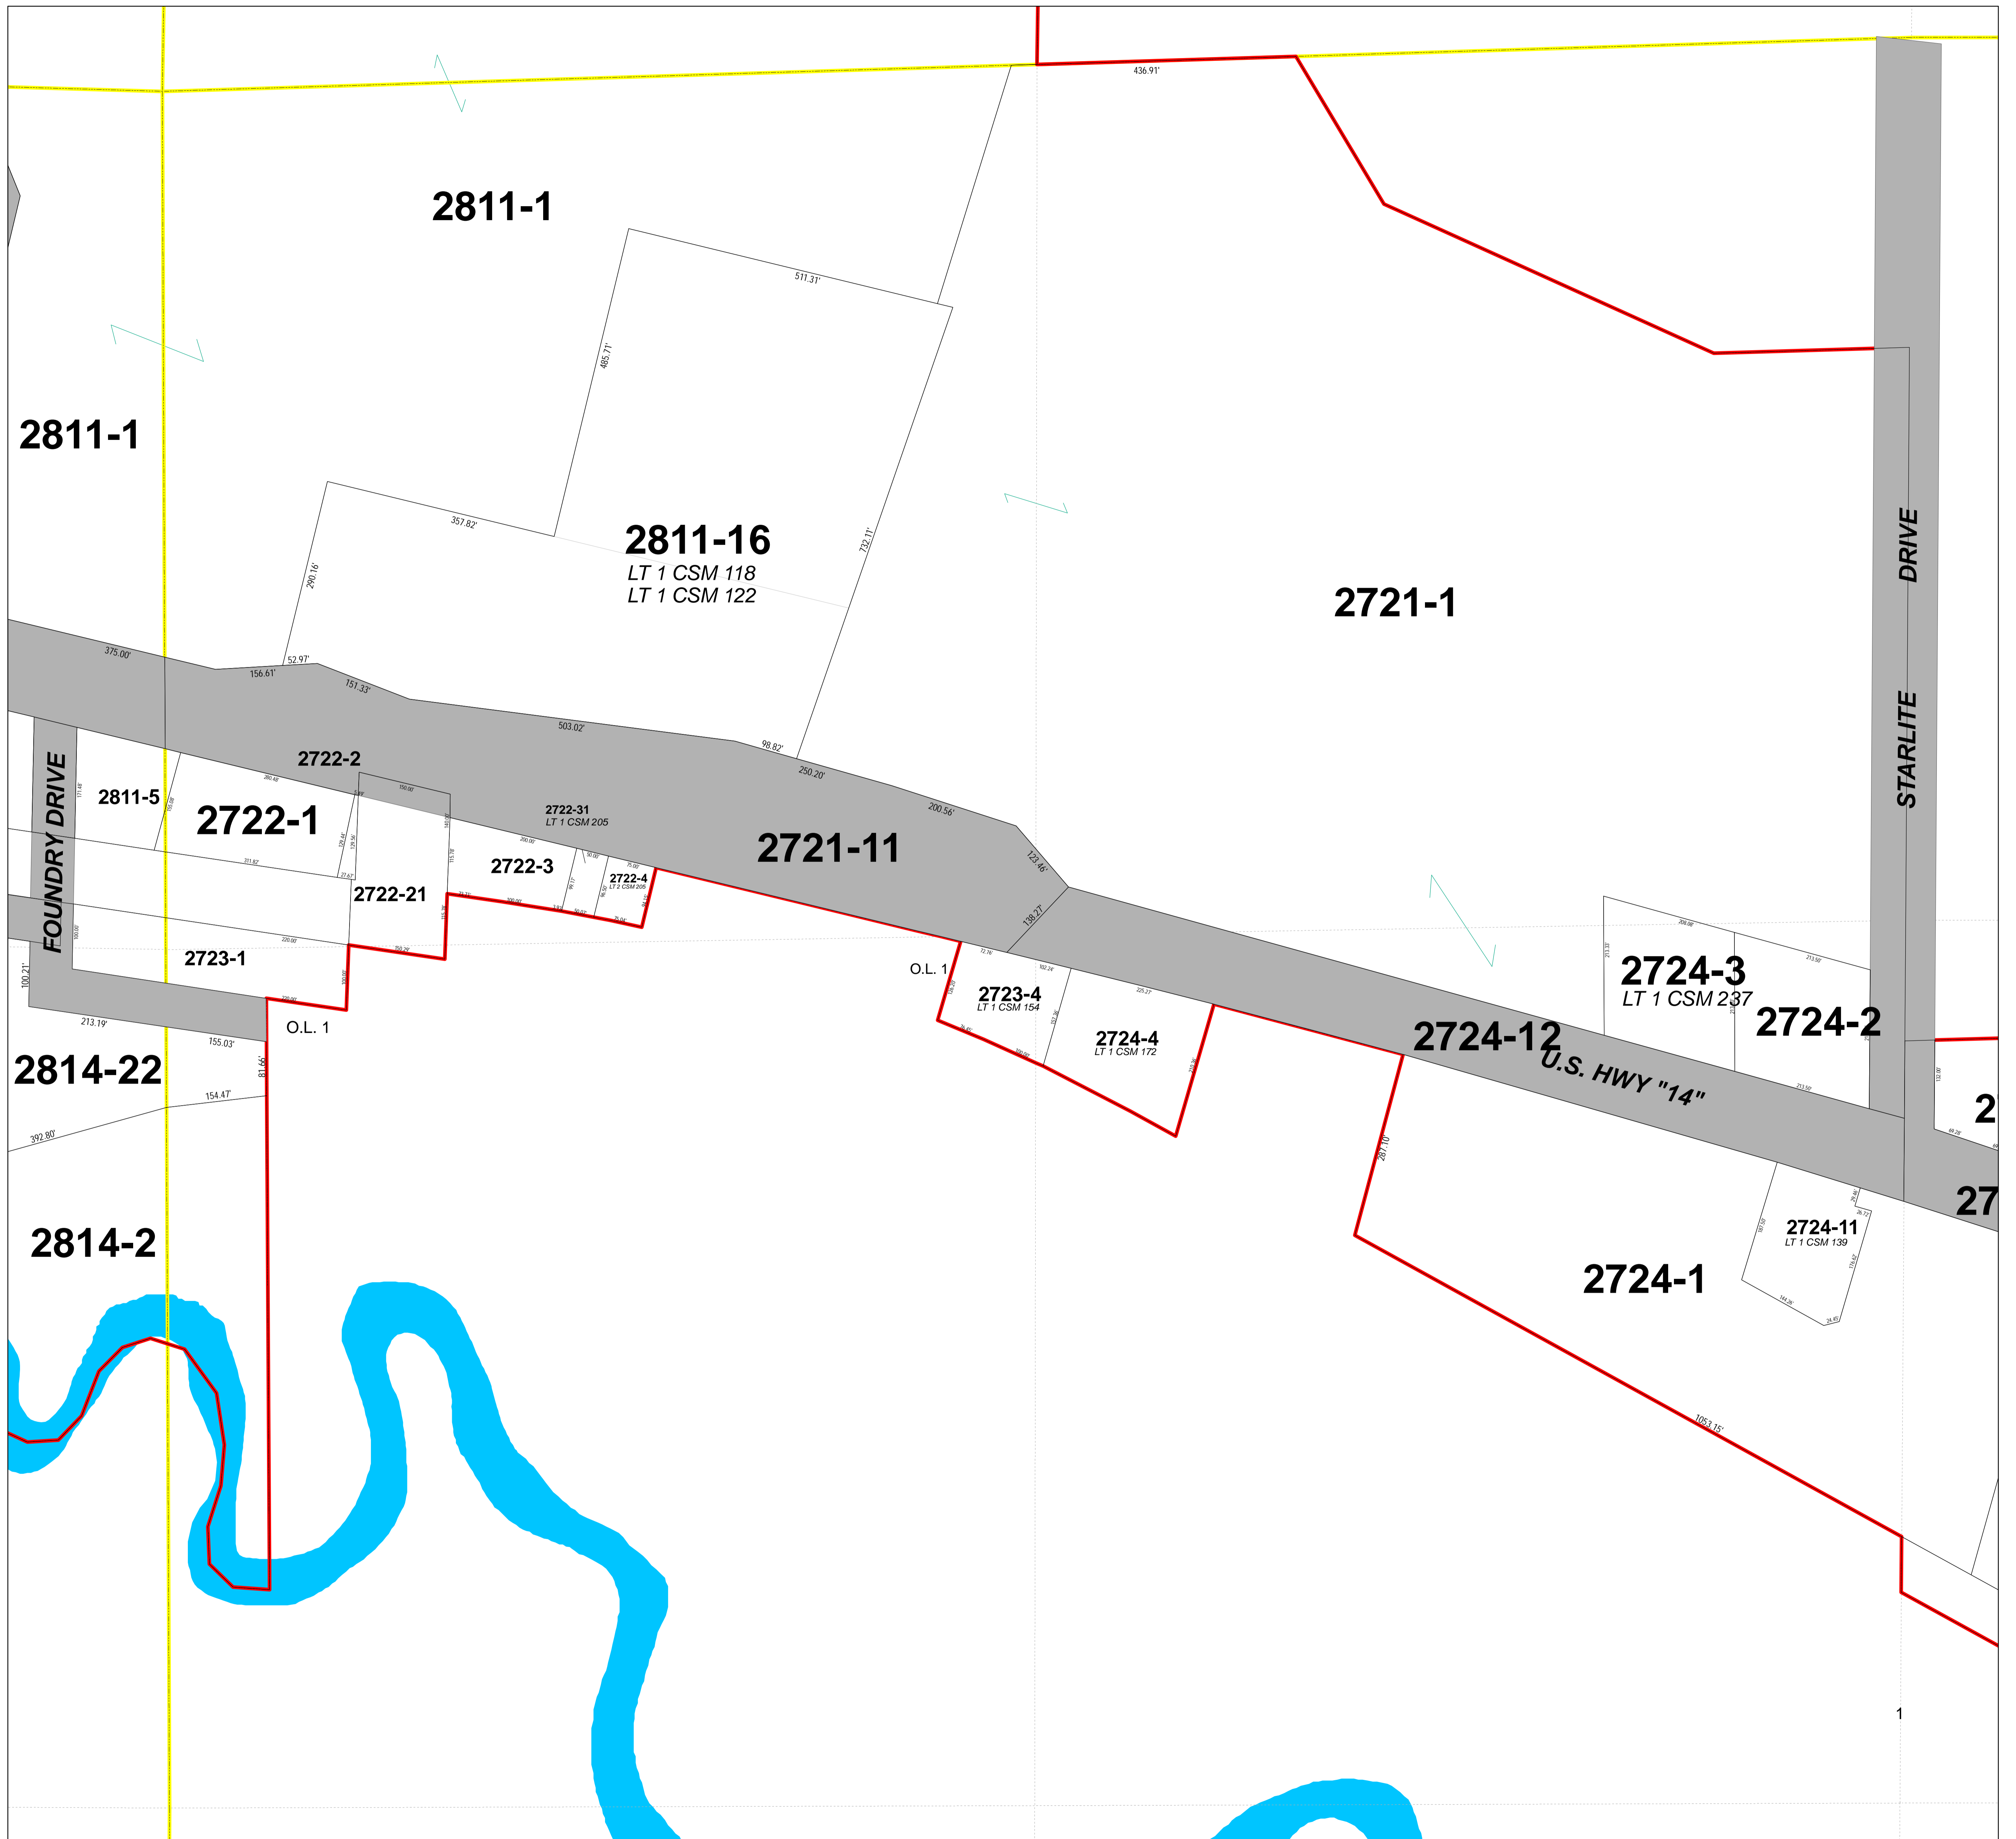

# City of Richland Center NW 1/4 Section 27

Map Legend			

Unknowns
Unknown Parcels

Disclaimer:  
Richland County map data is derived from various sources including GPS, surveys, recorded legal documents and aerial photography using best applicable methods. These maps are intended for use in compliance of Chapter 70 Wis.