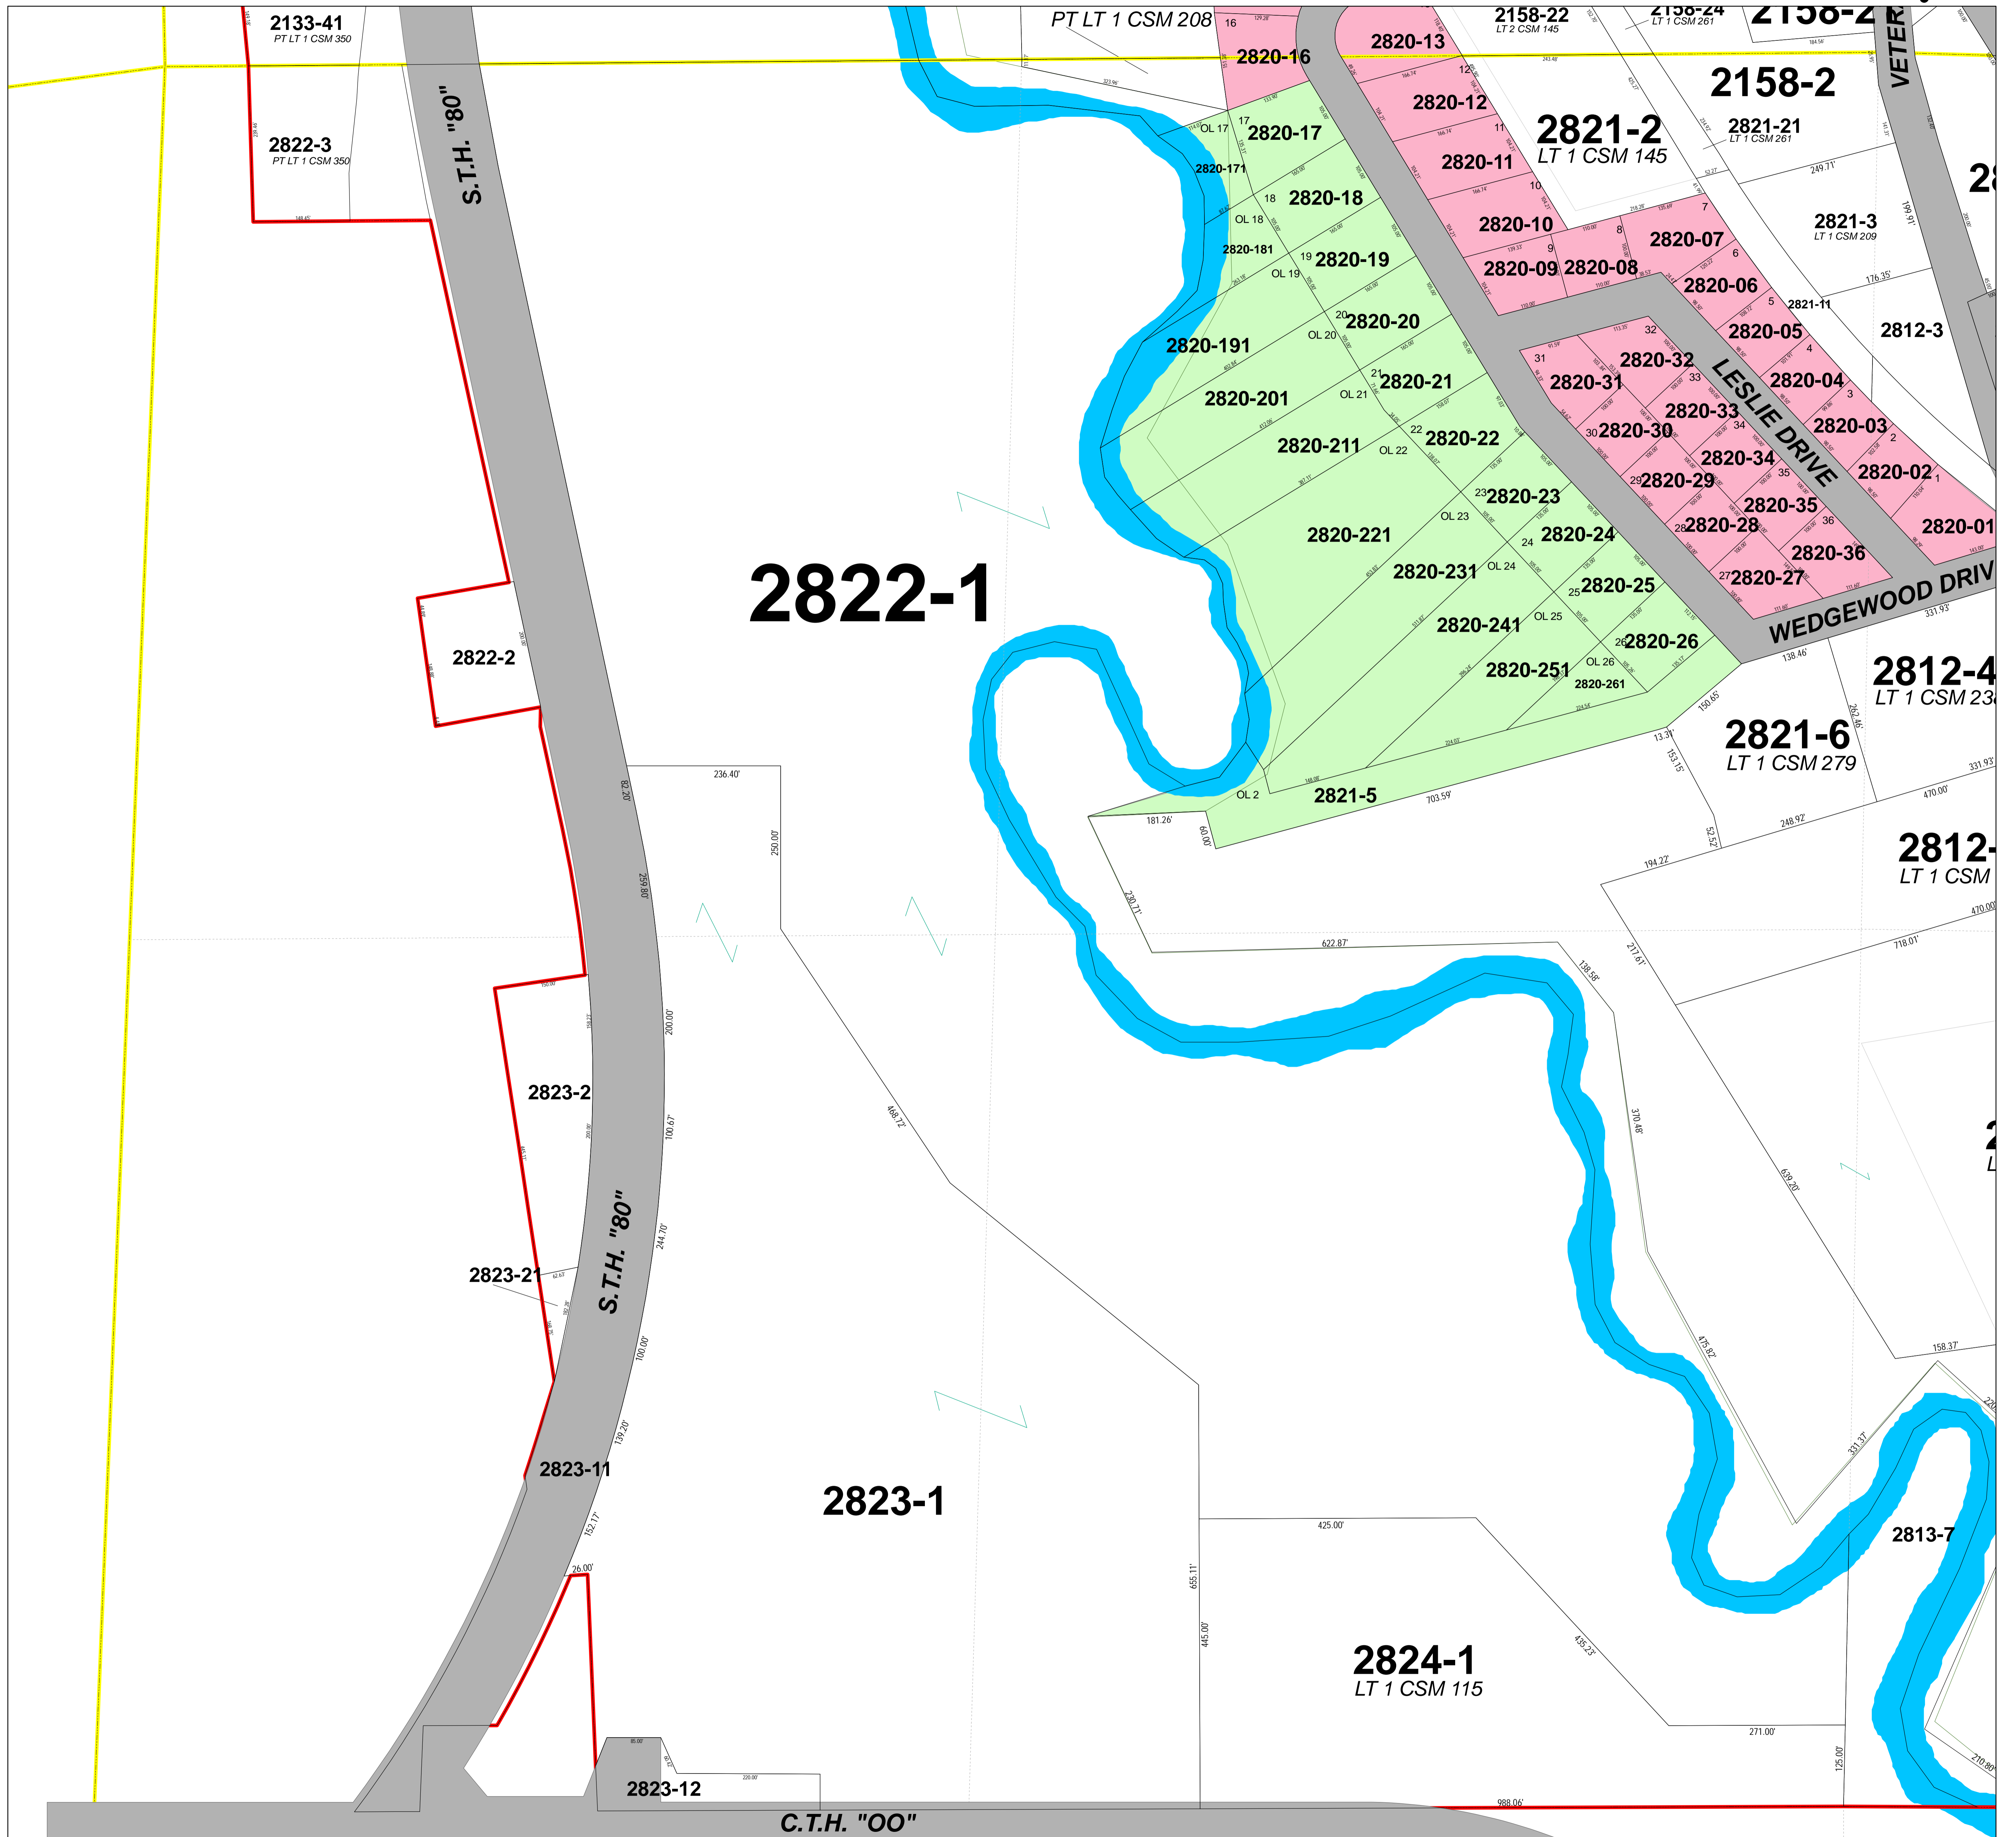

City of Richland Center NW 1/4 Section 28

Map Legend

- Parcels
- River
- Land Hooks
- Section Lines
- Streets
- Leaders
- Meander Lines
- Quarter Section Lines
- City Limits
- Historical Lines

Disclaimer:
Richland County map data is derived from various sources including GPS, surveys, recorded legal documents and aerial photography using best applicable methods. These maps are intended for use in compliance of Chapter 70 Wis.