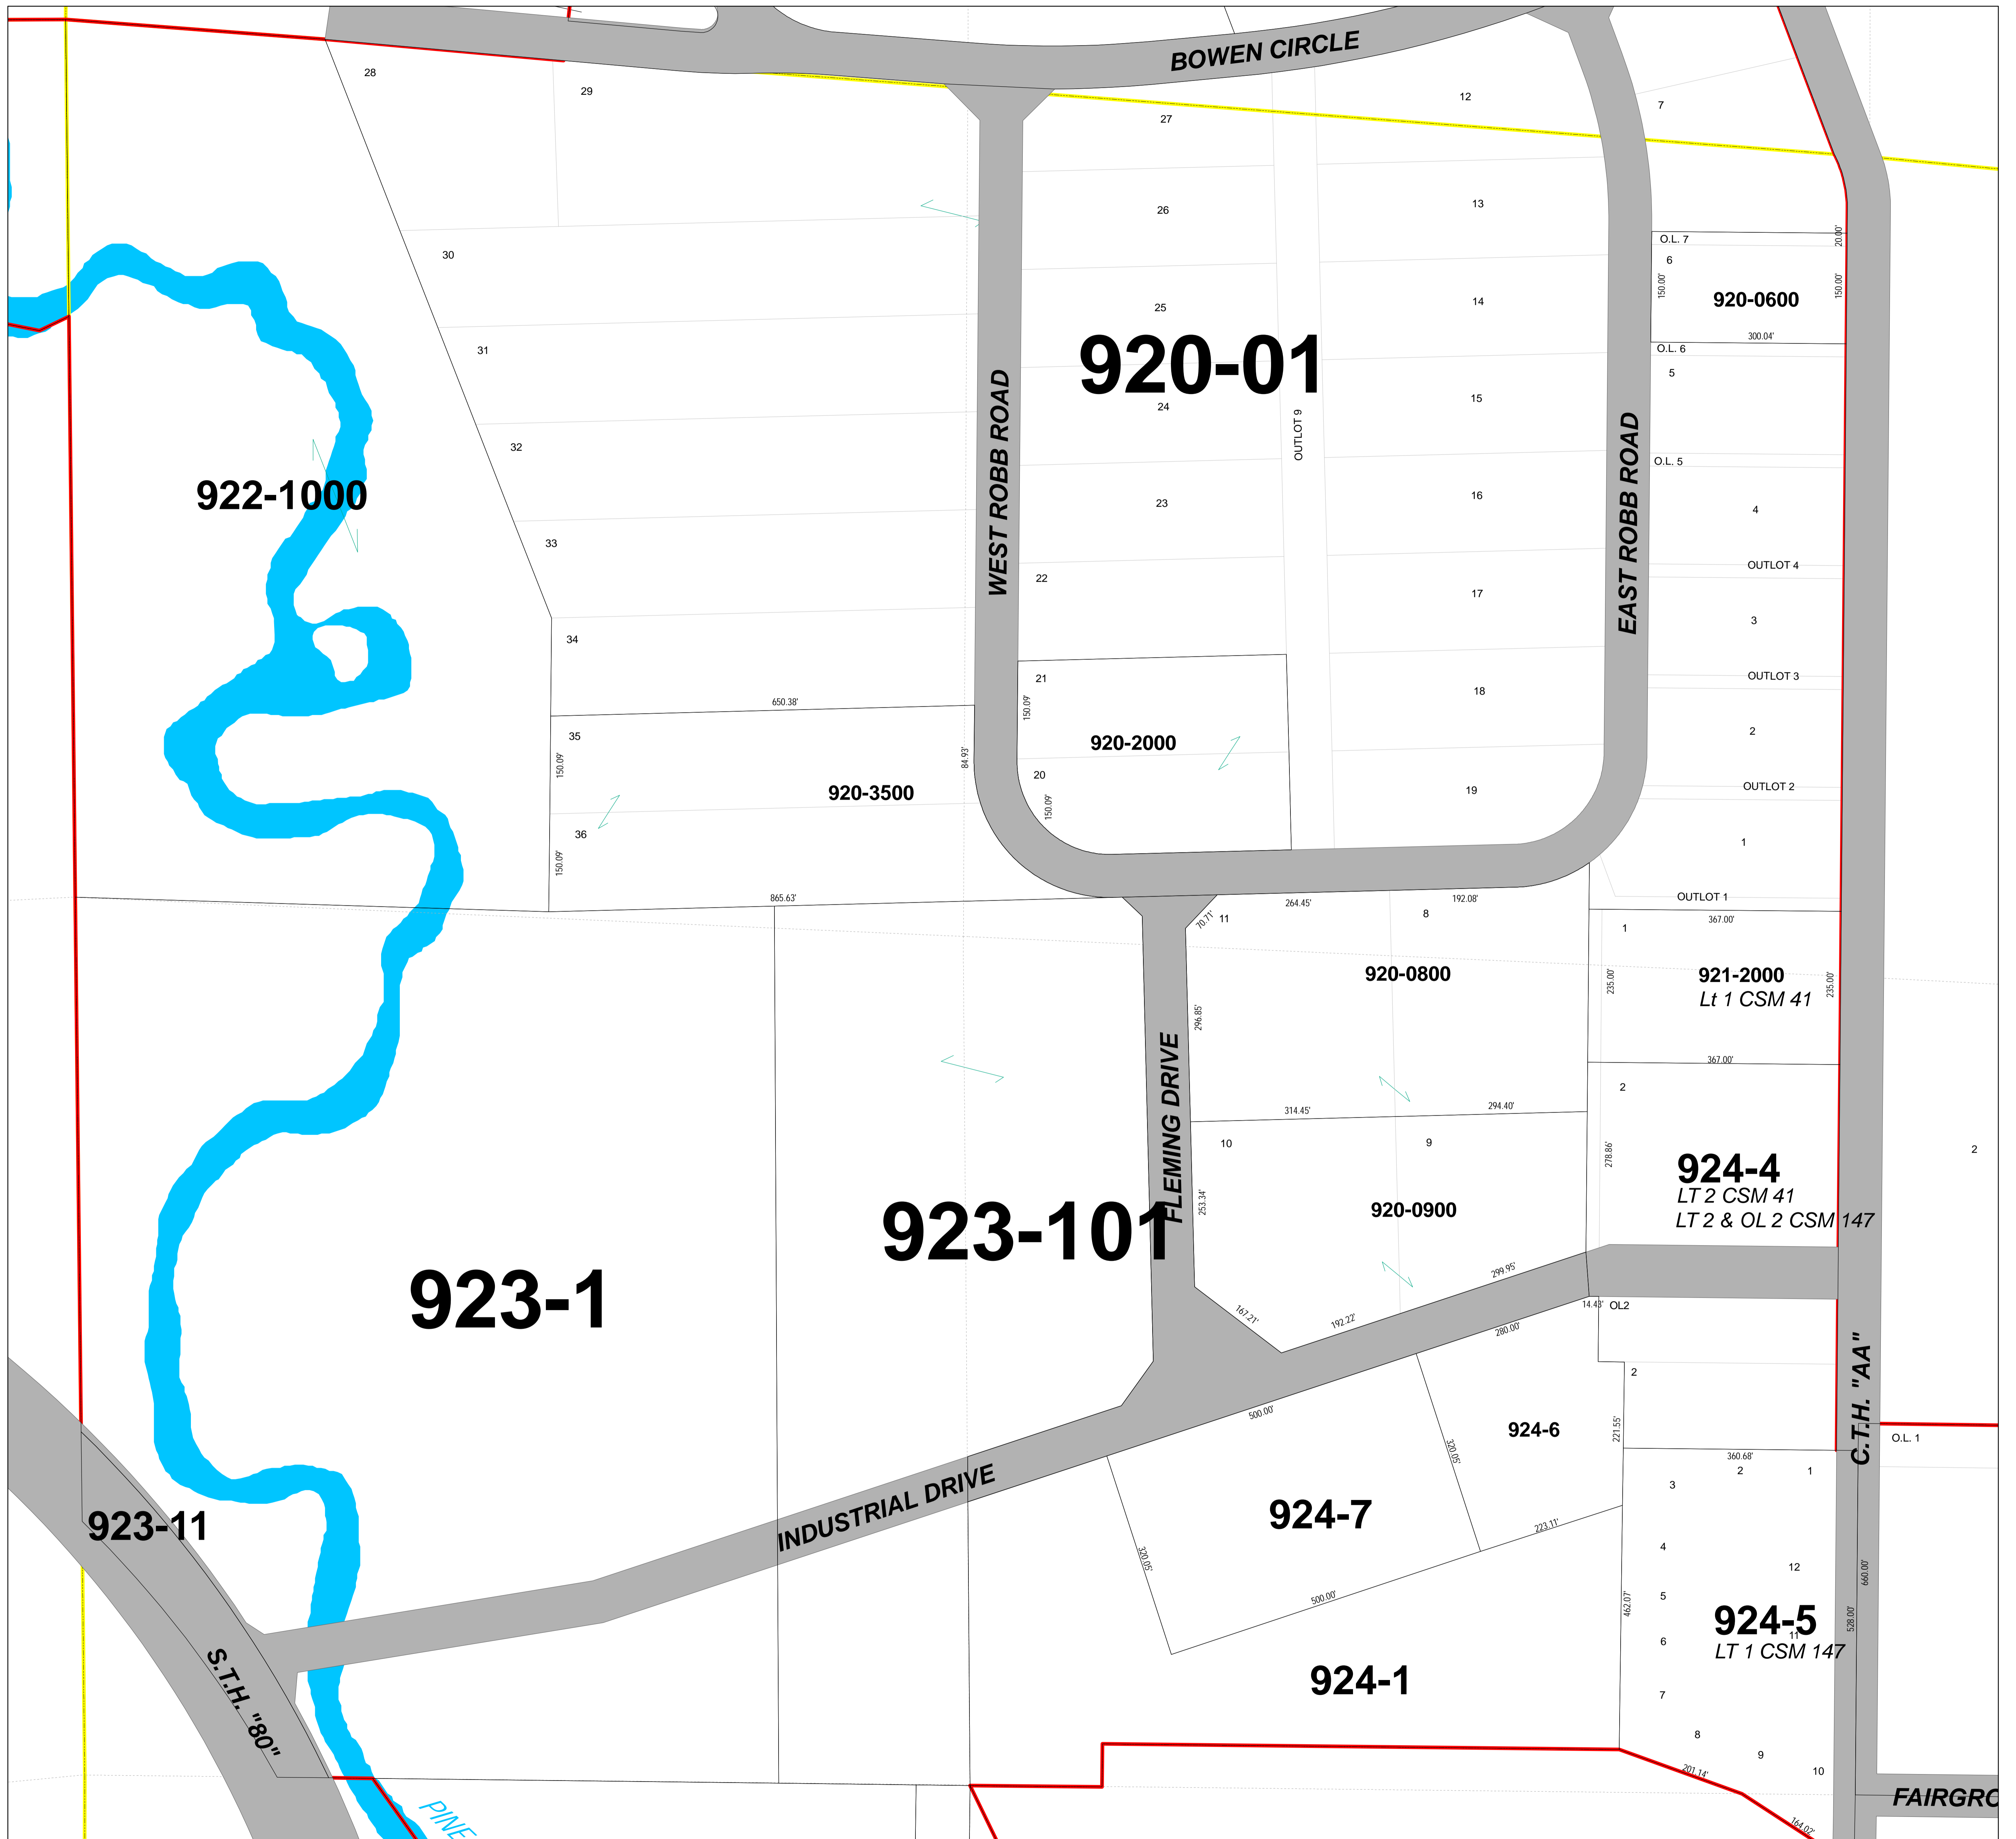

City of Richland Center  
NW 1/4 Section 9

**Map Legend**

- Parcels
- River
- Land Hooks
- Section Lines
- Streets
- Leaders
- Meander Lines
- Quarter Section Lines
- City Limits
- Historical Lines

Disclaimer:  
Richland County map data is derived from various sources including GPS, surveys, recorded legal documents and aerial photography using best applicable methods. These maps are intended for use in compliance of Chapter 70 Wis.