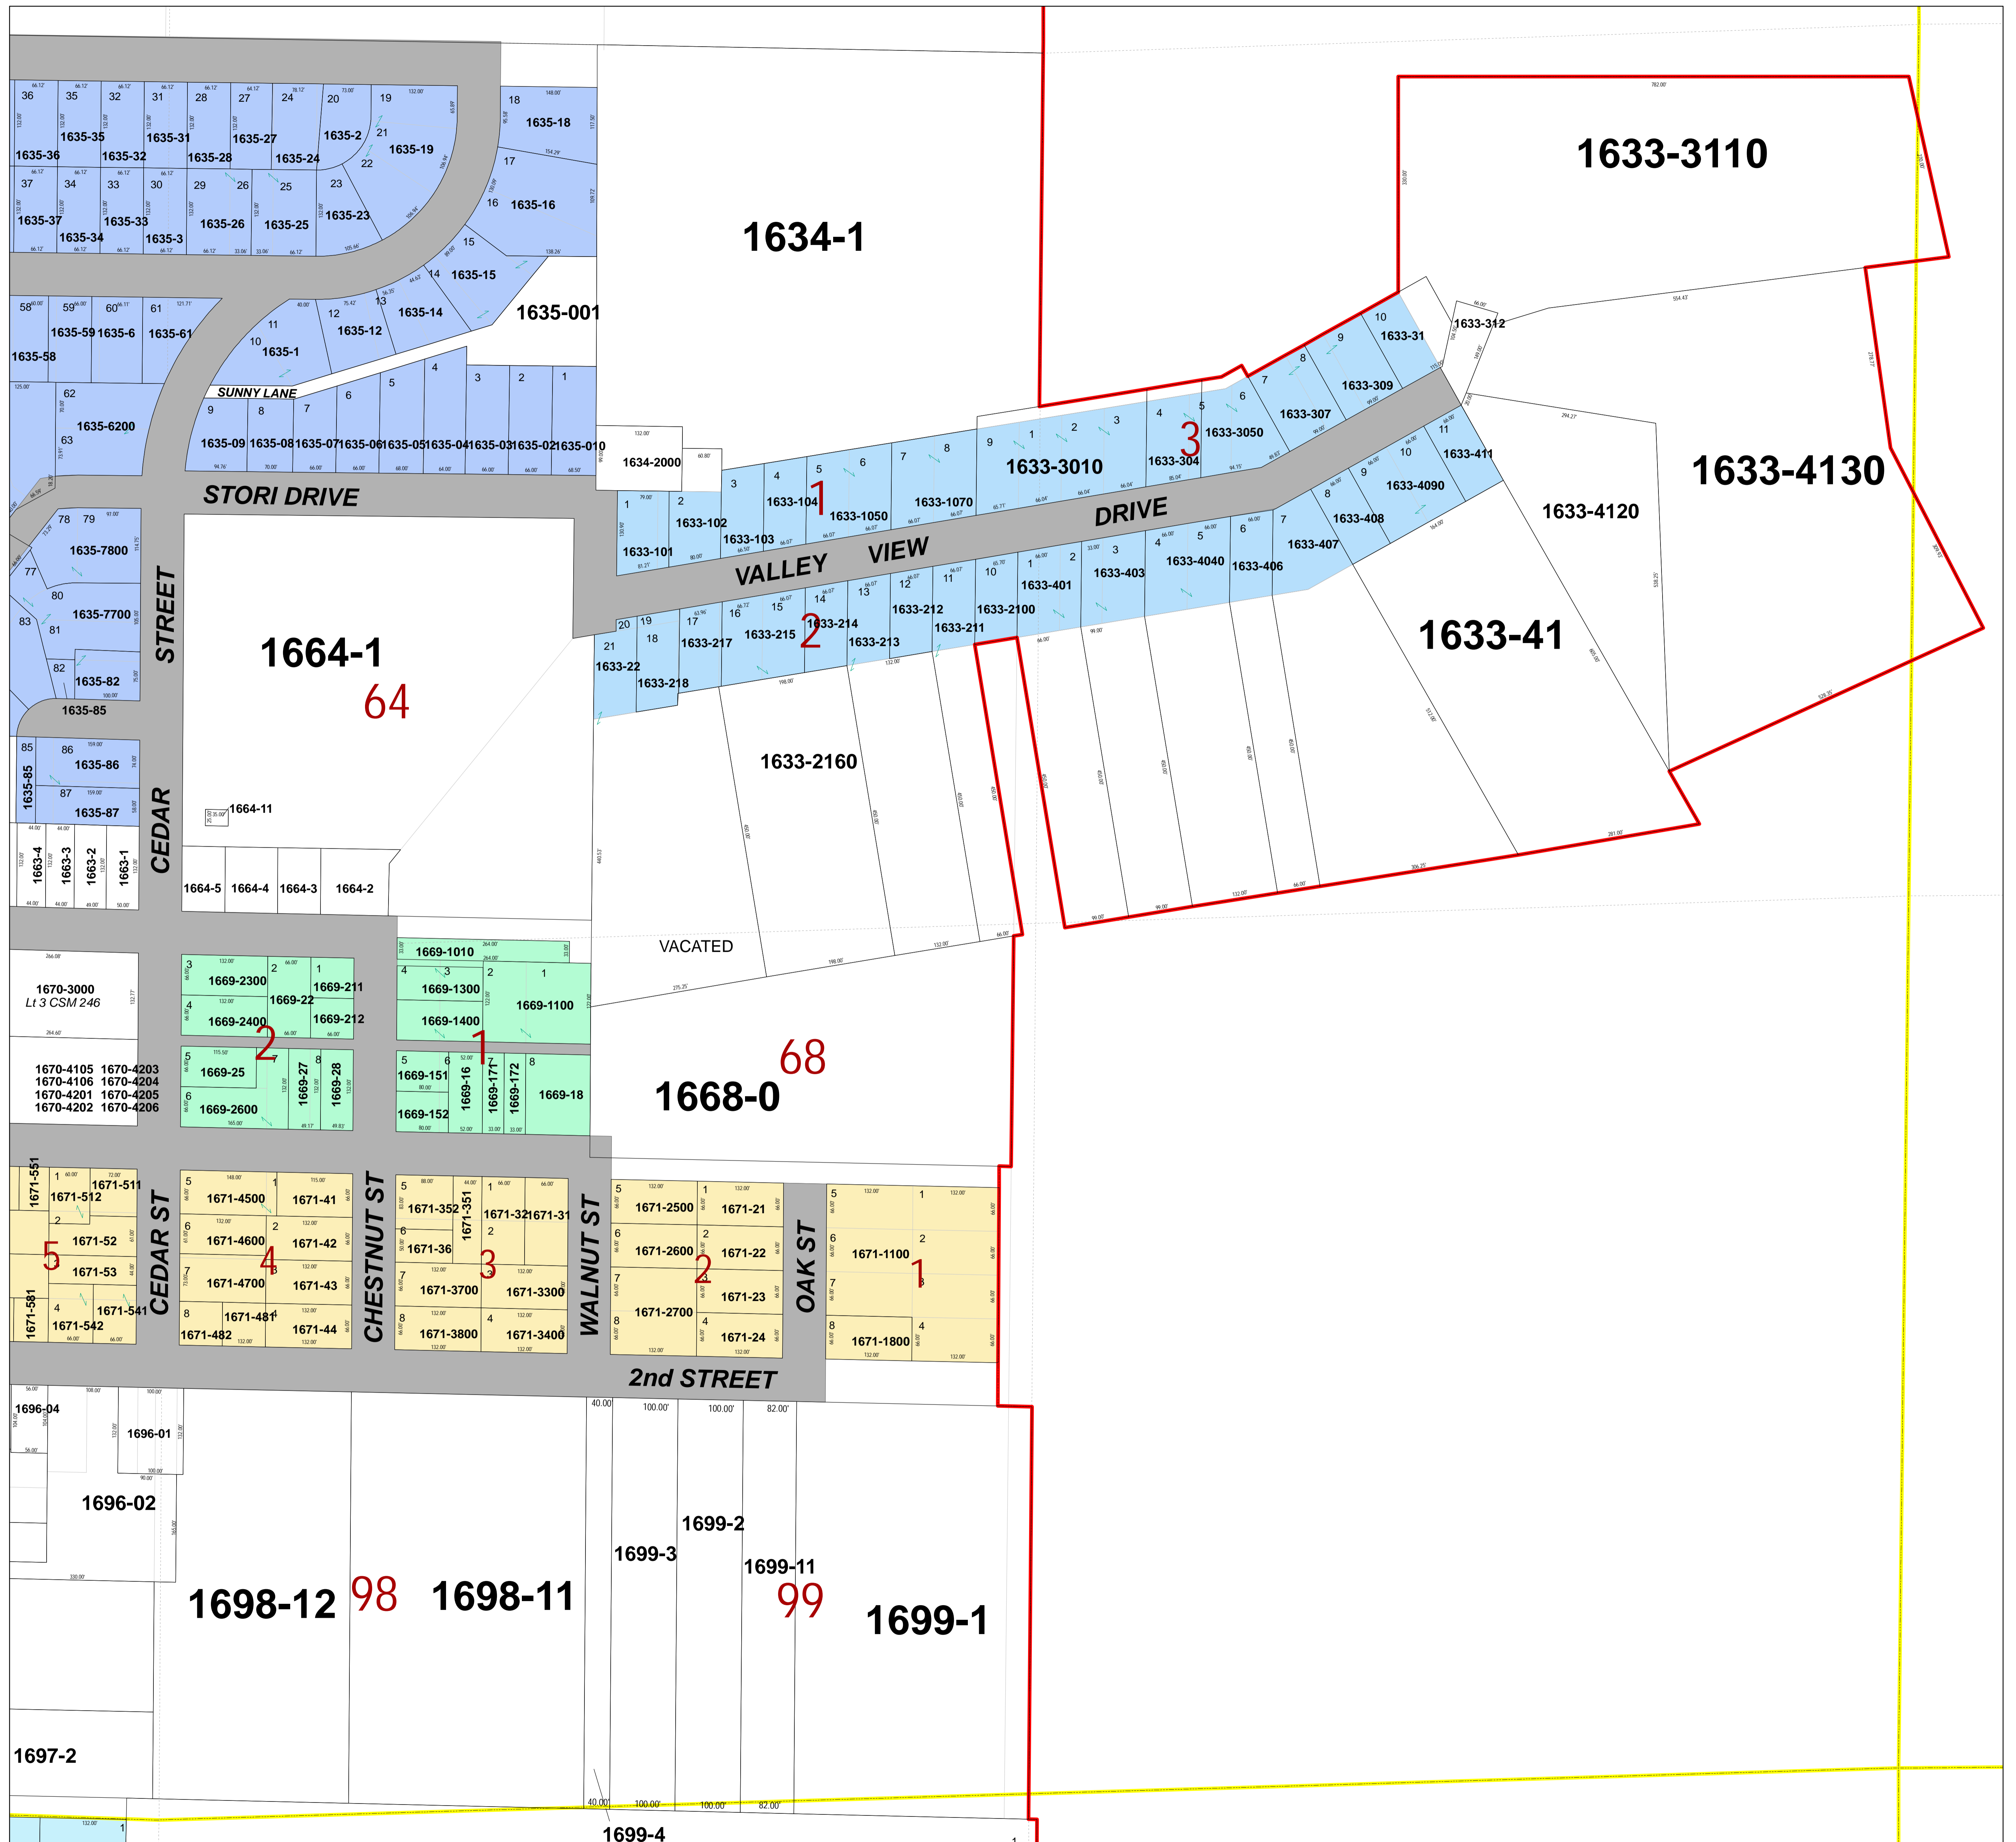

City of Richland Center SE 1/4 Section 16

Map Legend

- Parcels
- River
- Land Hooks
- Section Lines
- Streets
- Leaders
- Meander Lines
- Quarter Section Lines
- City Limits
- Historical Lines

Disclaimer:
Richland County map data is derived from various sources including GPS, surveys, recorded legal documents and aerial photography using best applicable methods. These maps are intended for use in compliance of Chapter 70 Wis.