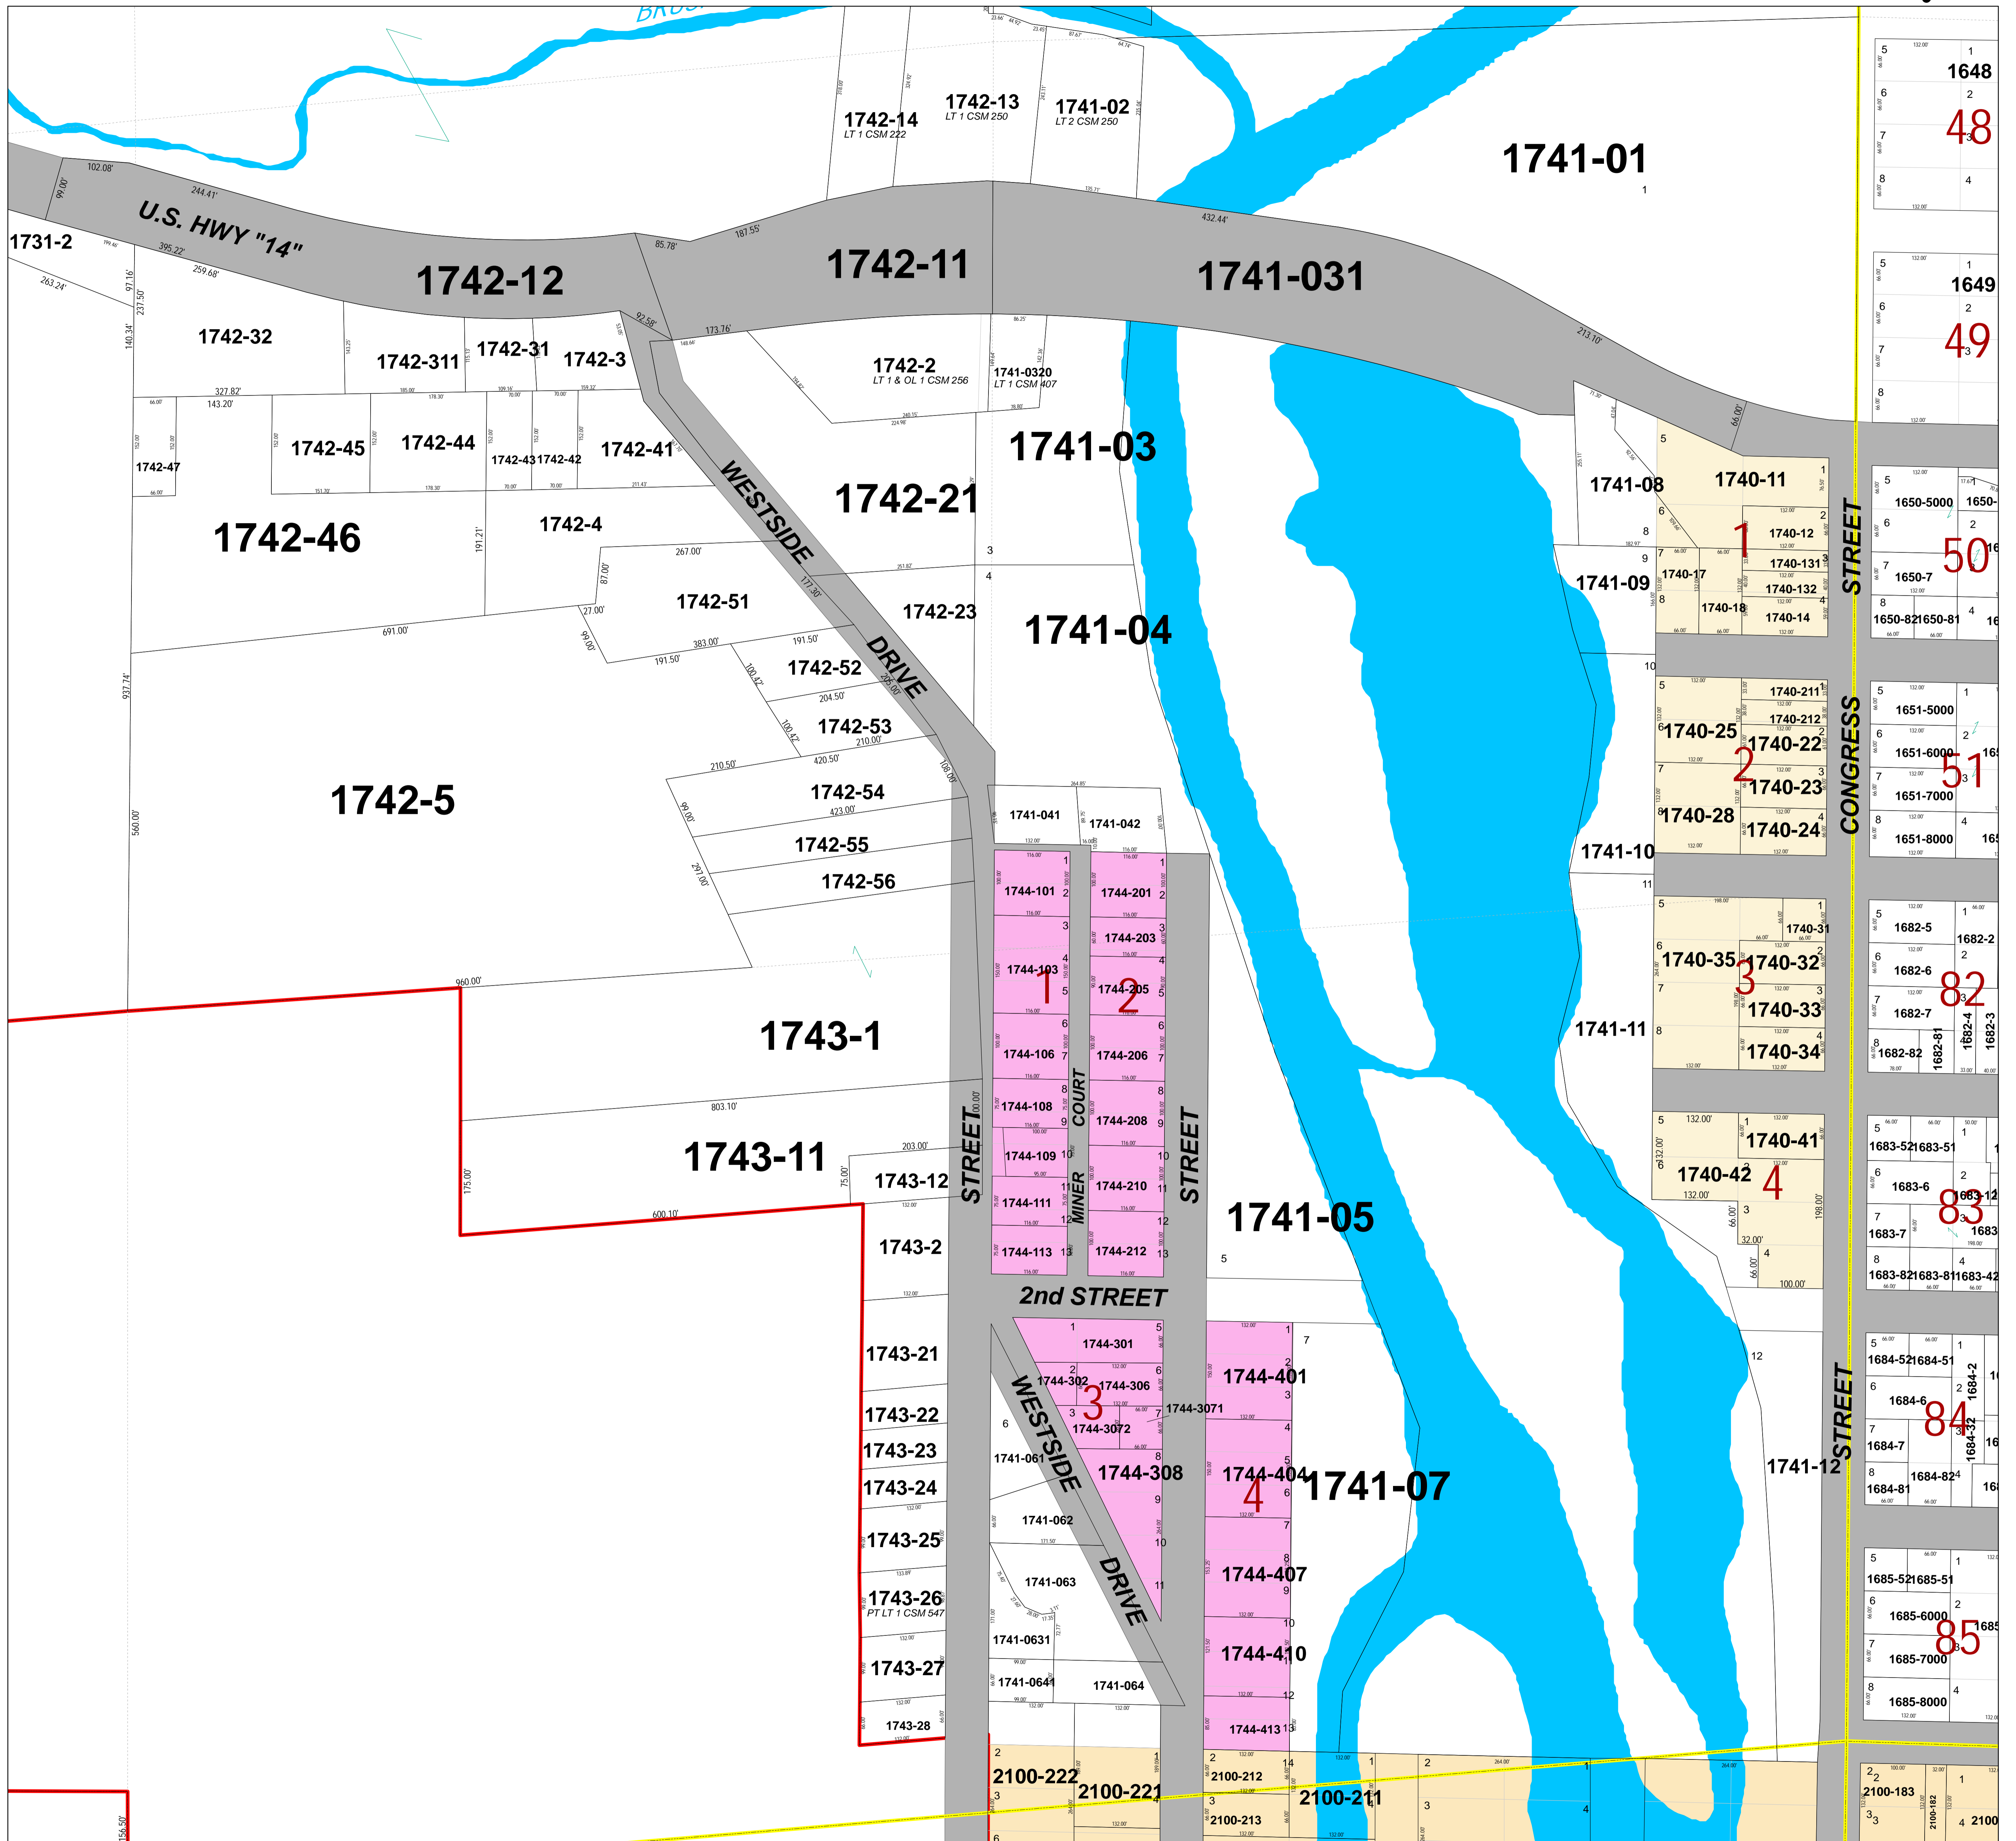

City of Richland Center SE 1/4 Section 17

Map Legend

- Parcels
- City Limits
- Leaders
- Meander Lines
- Section Lines
- Streets
- River
- Land Hooks
- Historical Lines
- Quarter Section Lines

Disclaimer:
Richland County map data is derived from various sources including GPS, surveys, recorded legal documents and aerial photography using best applicable methods. These maps are intended for use in compliance of Chapter 70 Wis.