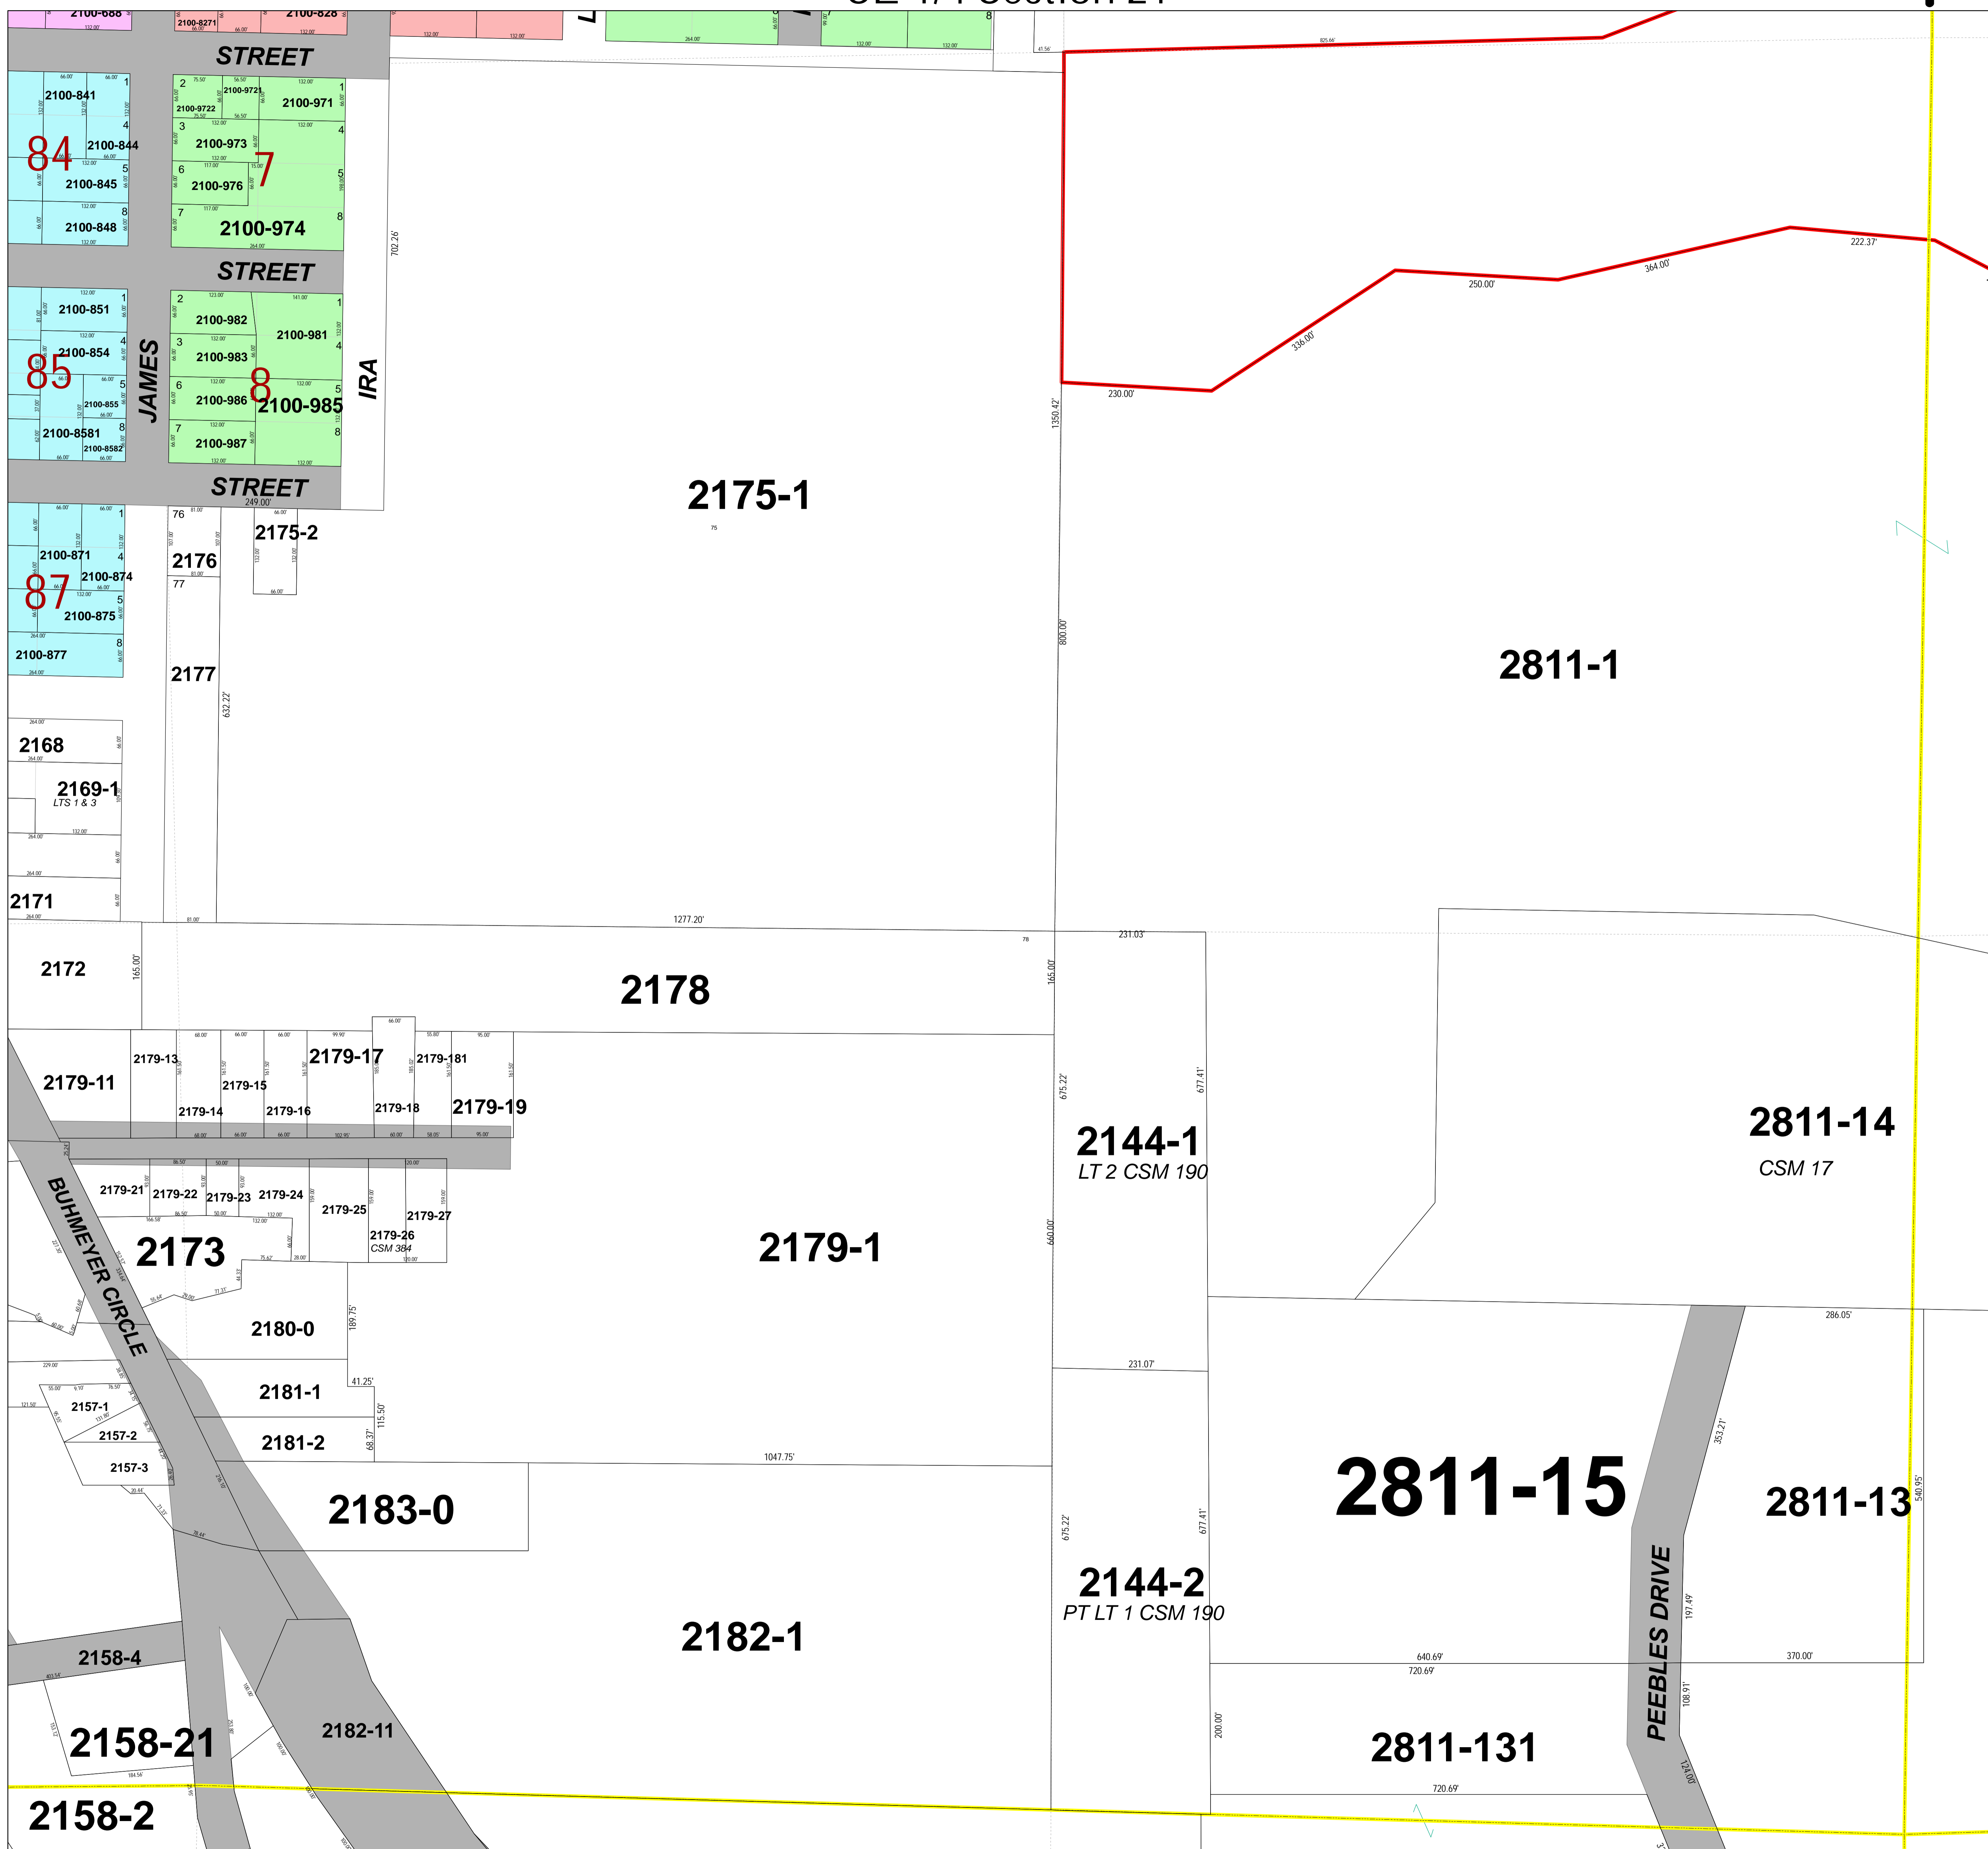

City of Richland Center SE 1/4 Section 21

Map Legend

- Parcels
- City Limits
- Leaders
- Meander Lines
- Section Lines
- Streets
- River
- Land Hooks
- Historical Lines
- Quarter Section Lines

Disclaimer:
Richland County map data is derived from various sources including GPS, surveys, recorded legal documents and aerial photography using best applicable methods. These maps are intended for use in compliance of Chapter 70 Wis.