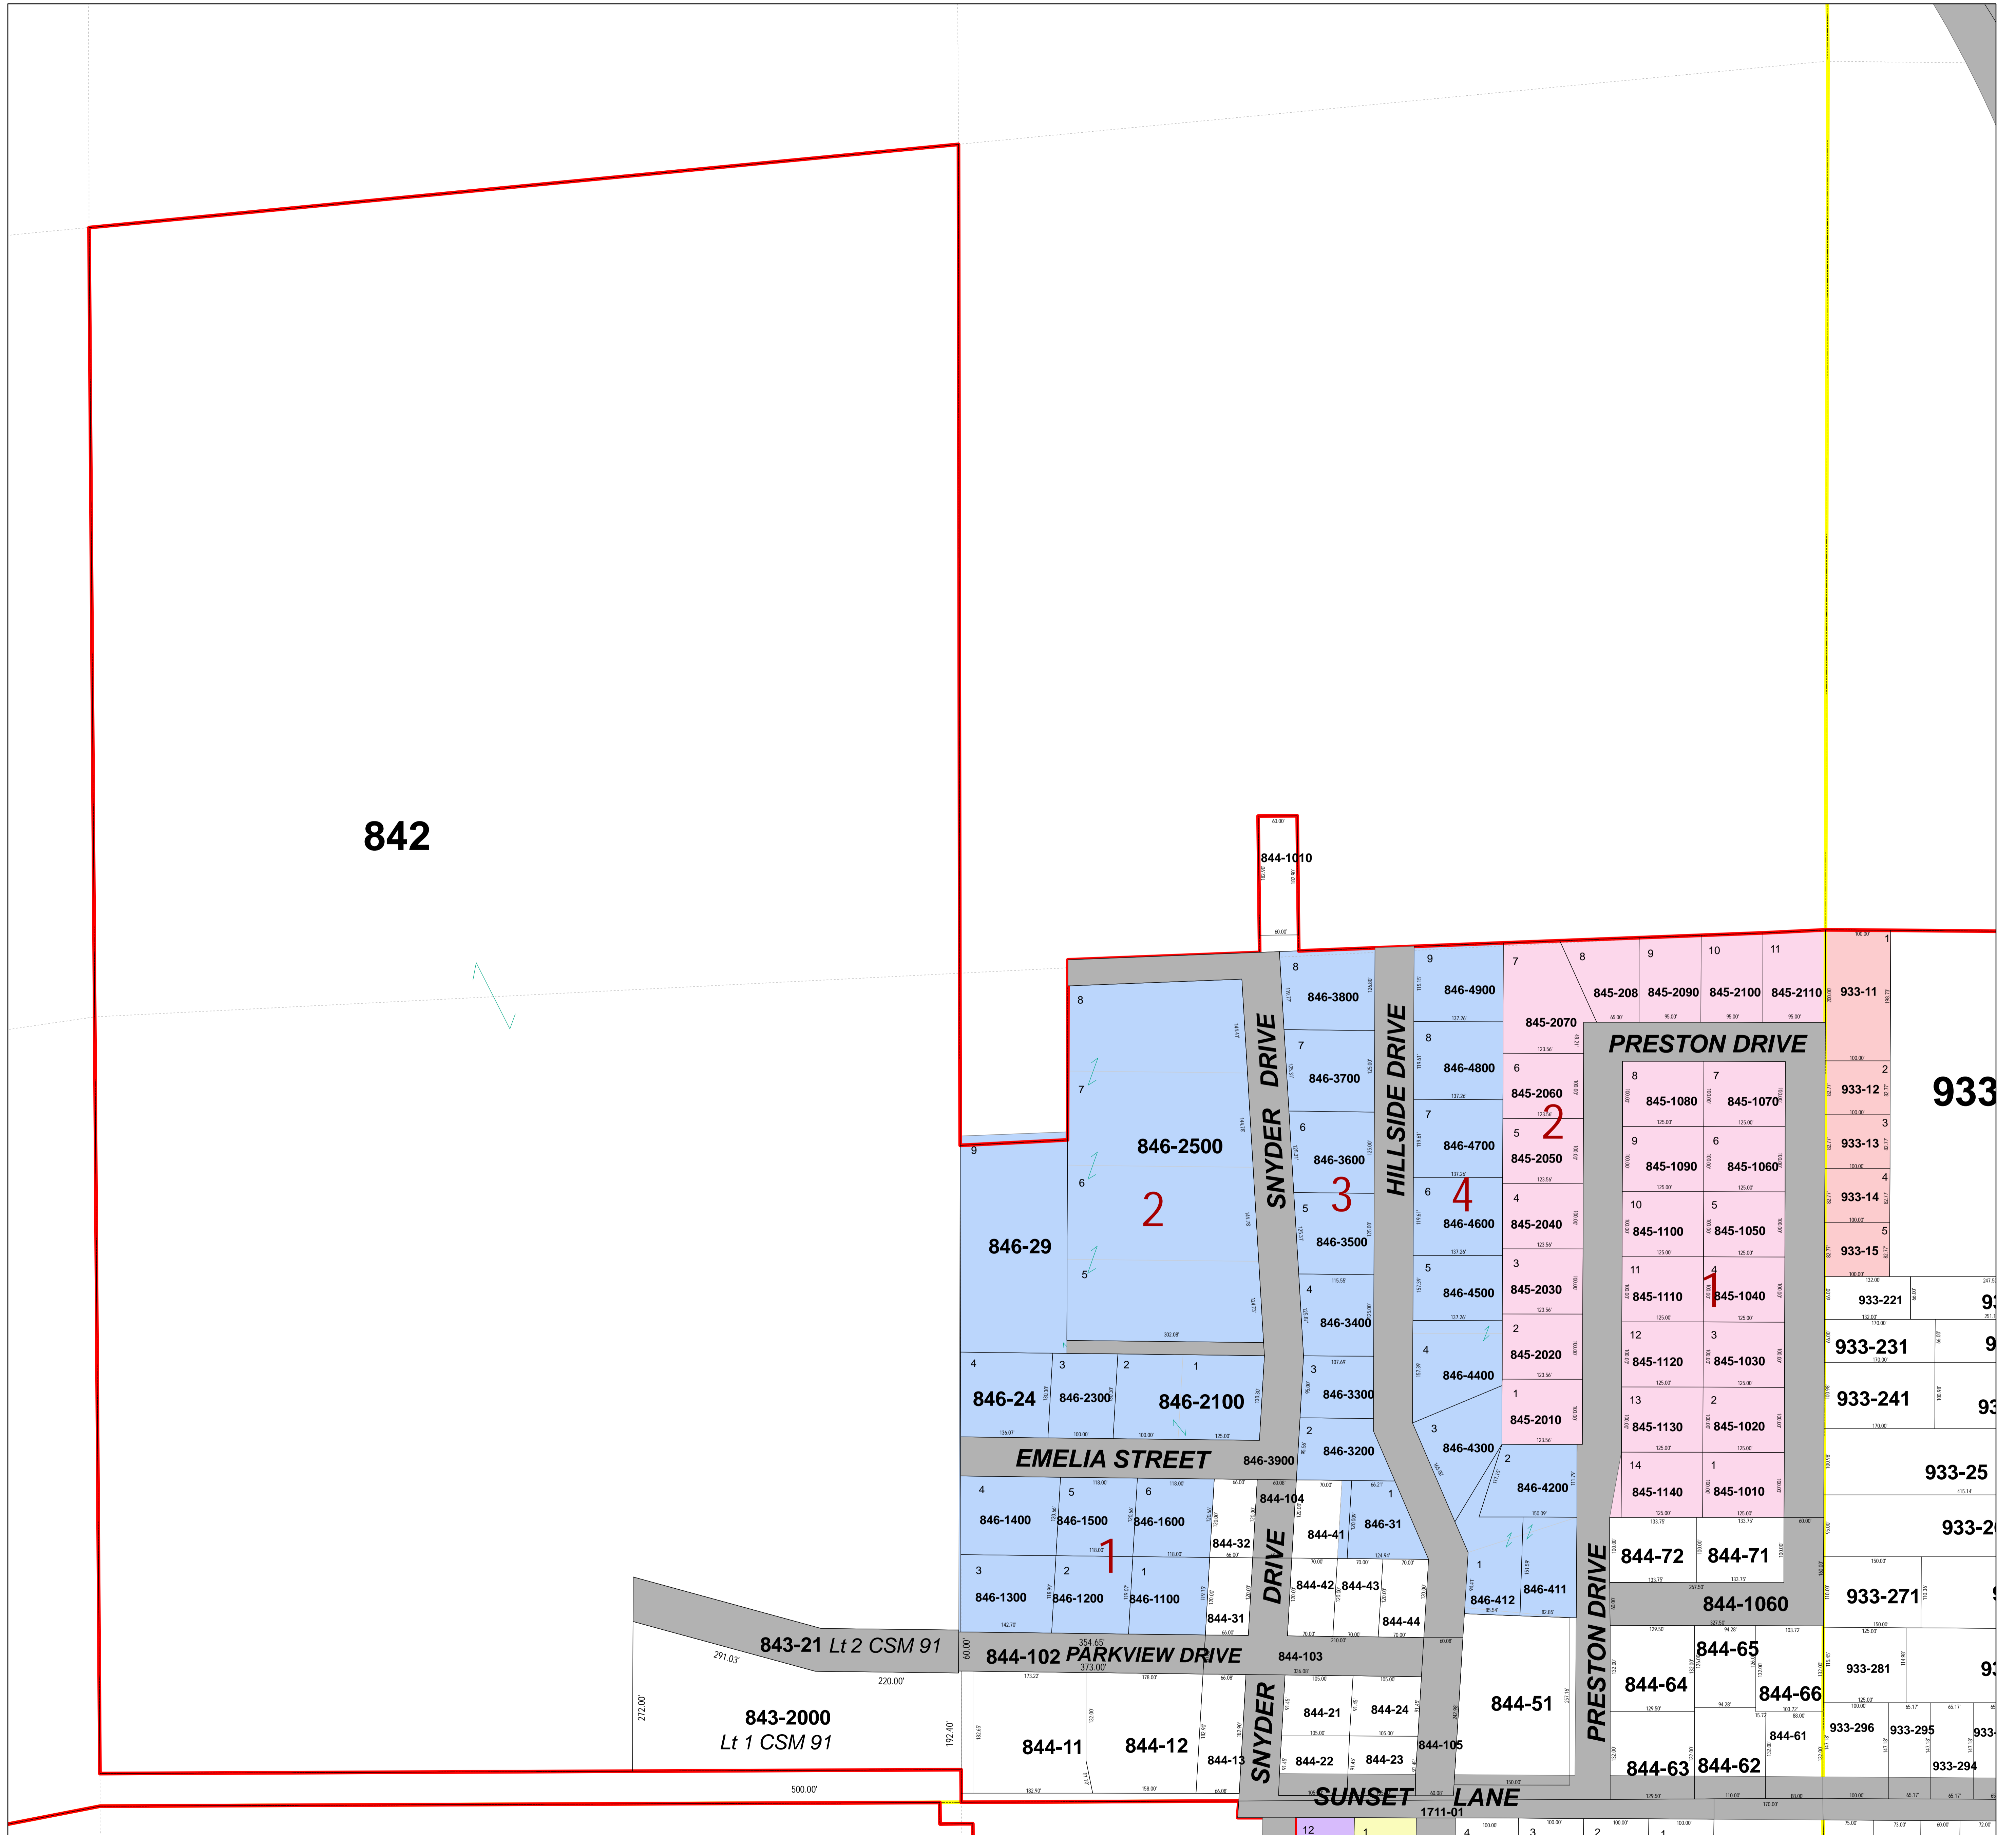

City of Richland Center SE 1/4 Section 8

Map Legend

- Parcels
- River
- Land Hooks
- Section Lines
- Streets
- Leaders
- Meander Lines
- Quarter Section Lines
- City Limits
- Historical Lines

Disclaimer:
Richland County map data is derived from various sources including GPS, surveys, recorded legal documents and aerial photography using best applicable methods. These maps are intended for use in compliance of Chapter 70 Wis.