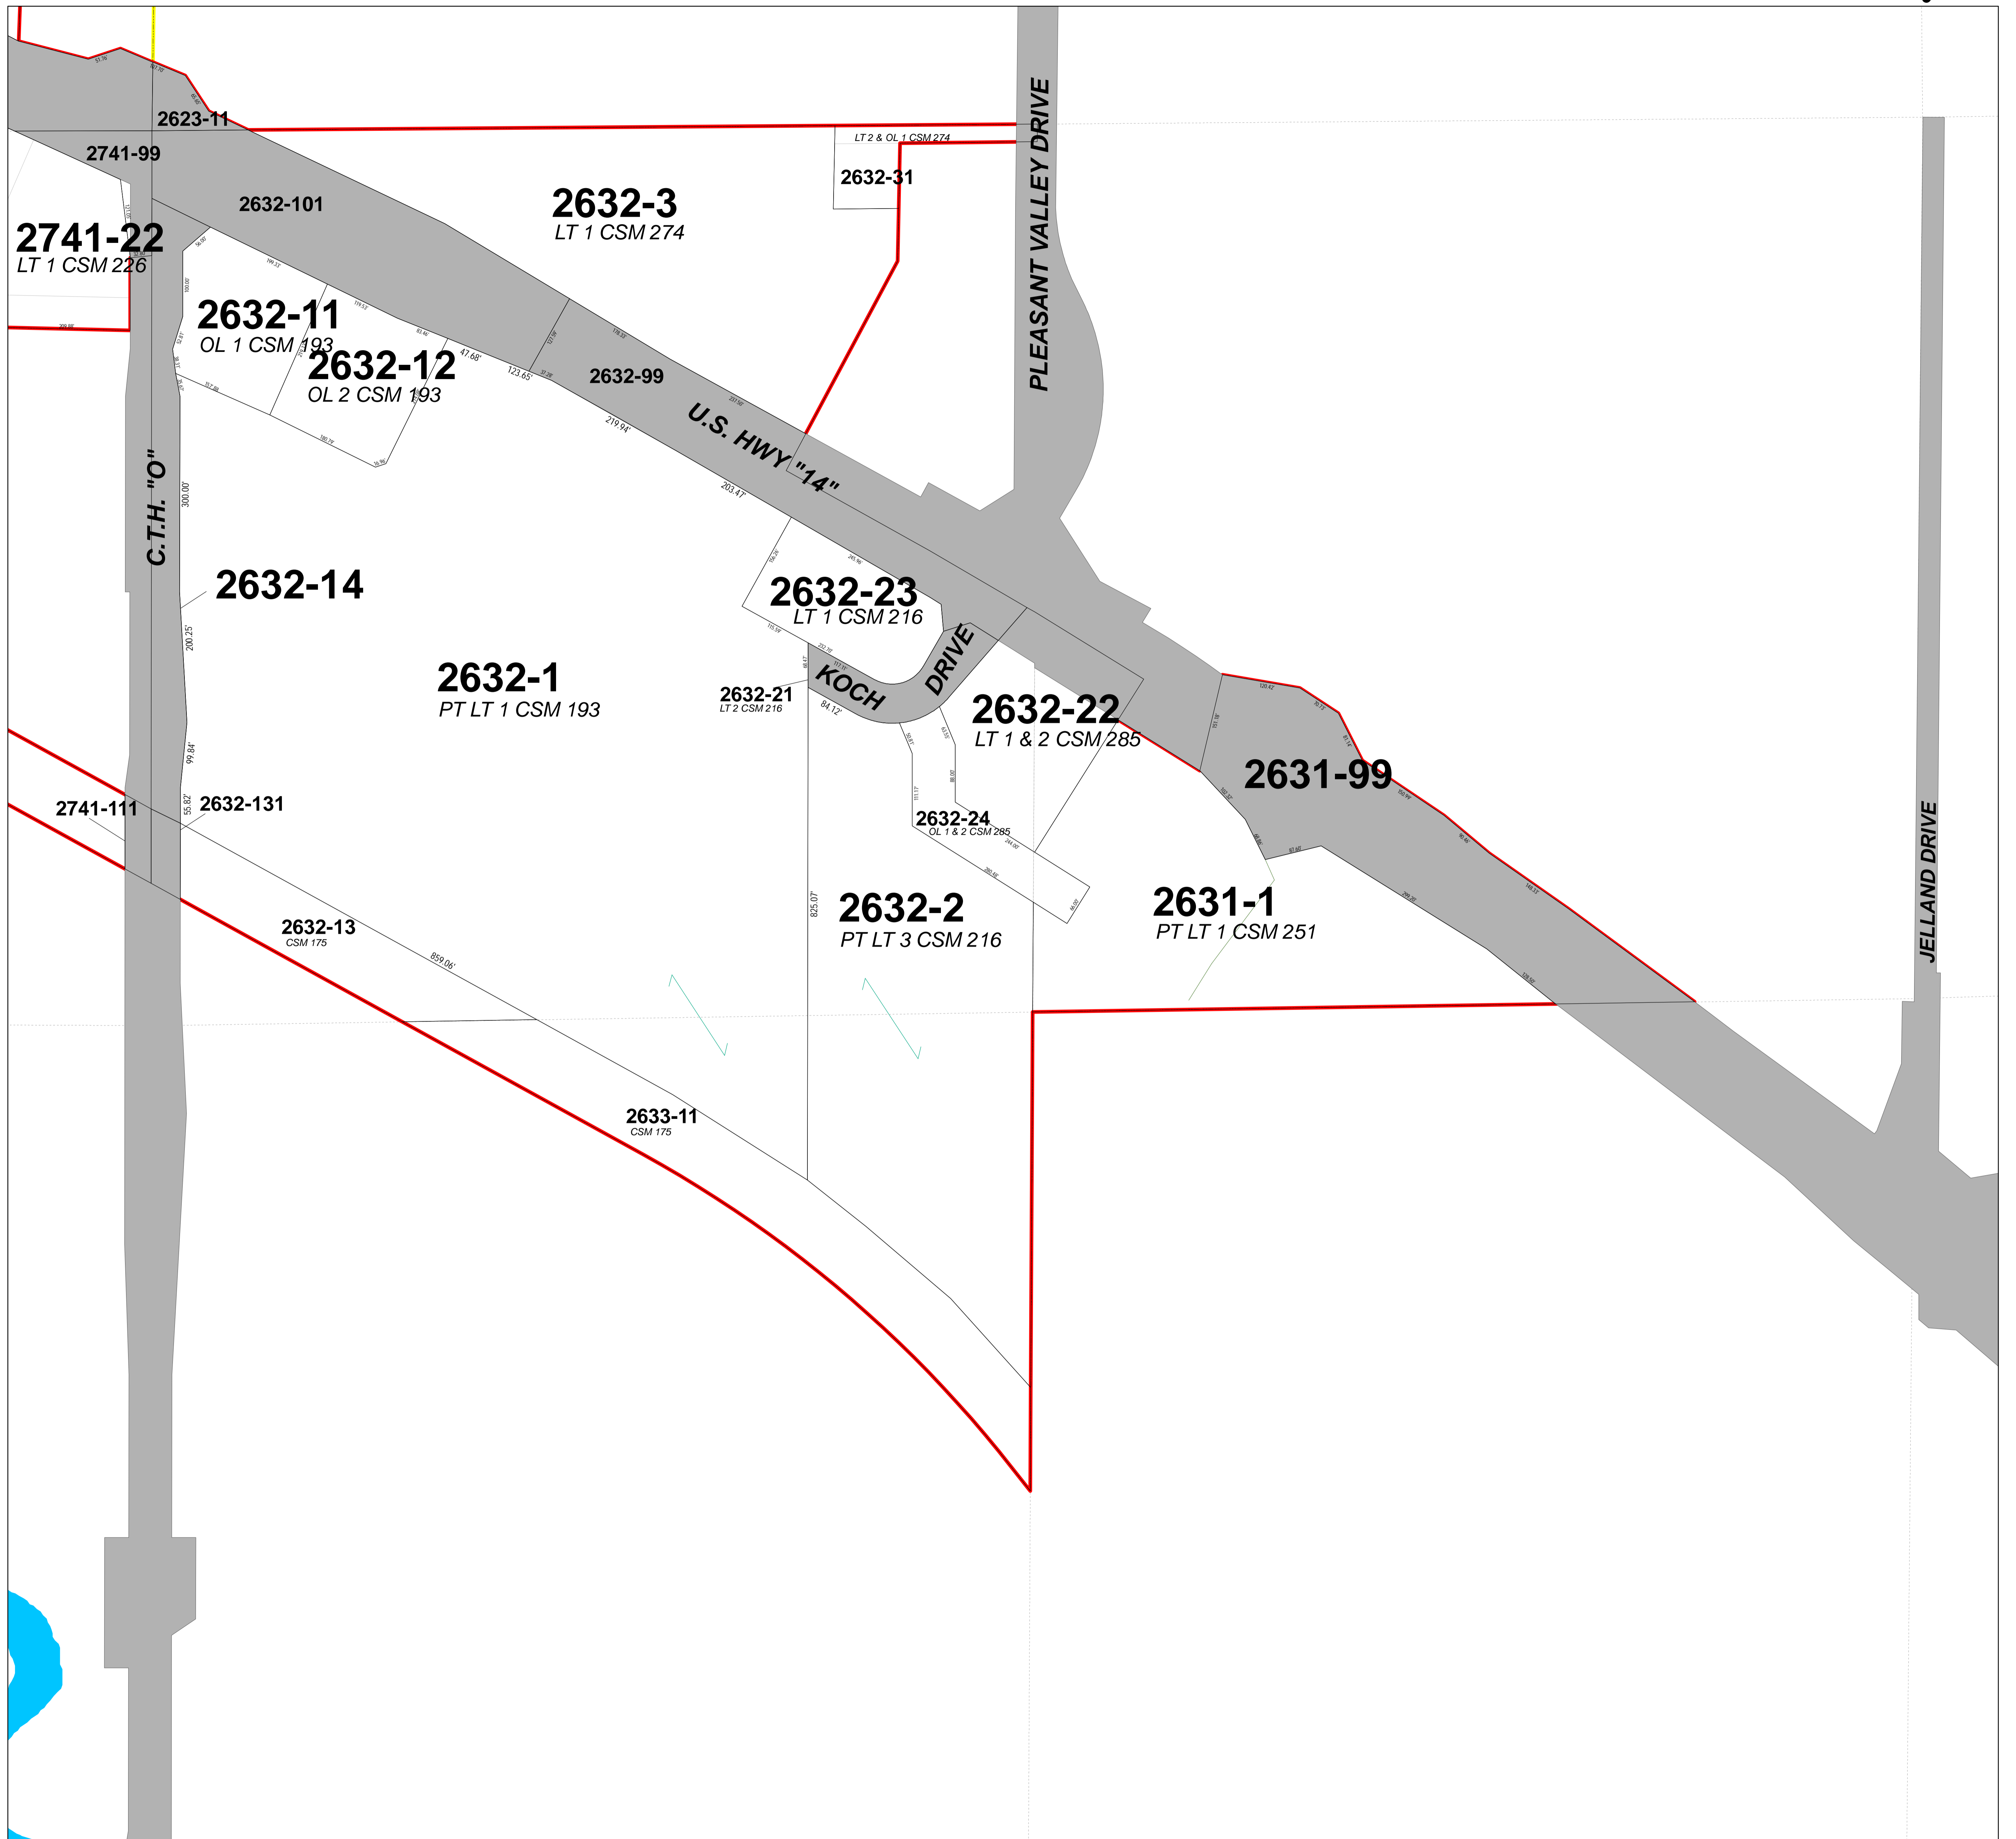

City of Richland Center SW 1/4 Section 26

Map Legend

Richland County, WI

1 inch equals 100 feet

Disclaimer:
Richland County map data is derived from various sources including GPS, surveys, recorded legal documents and aerial photography using best applicable methods. These maps are intended for use in compliance of Chapter 70 Wis.