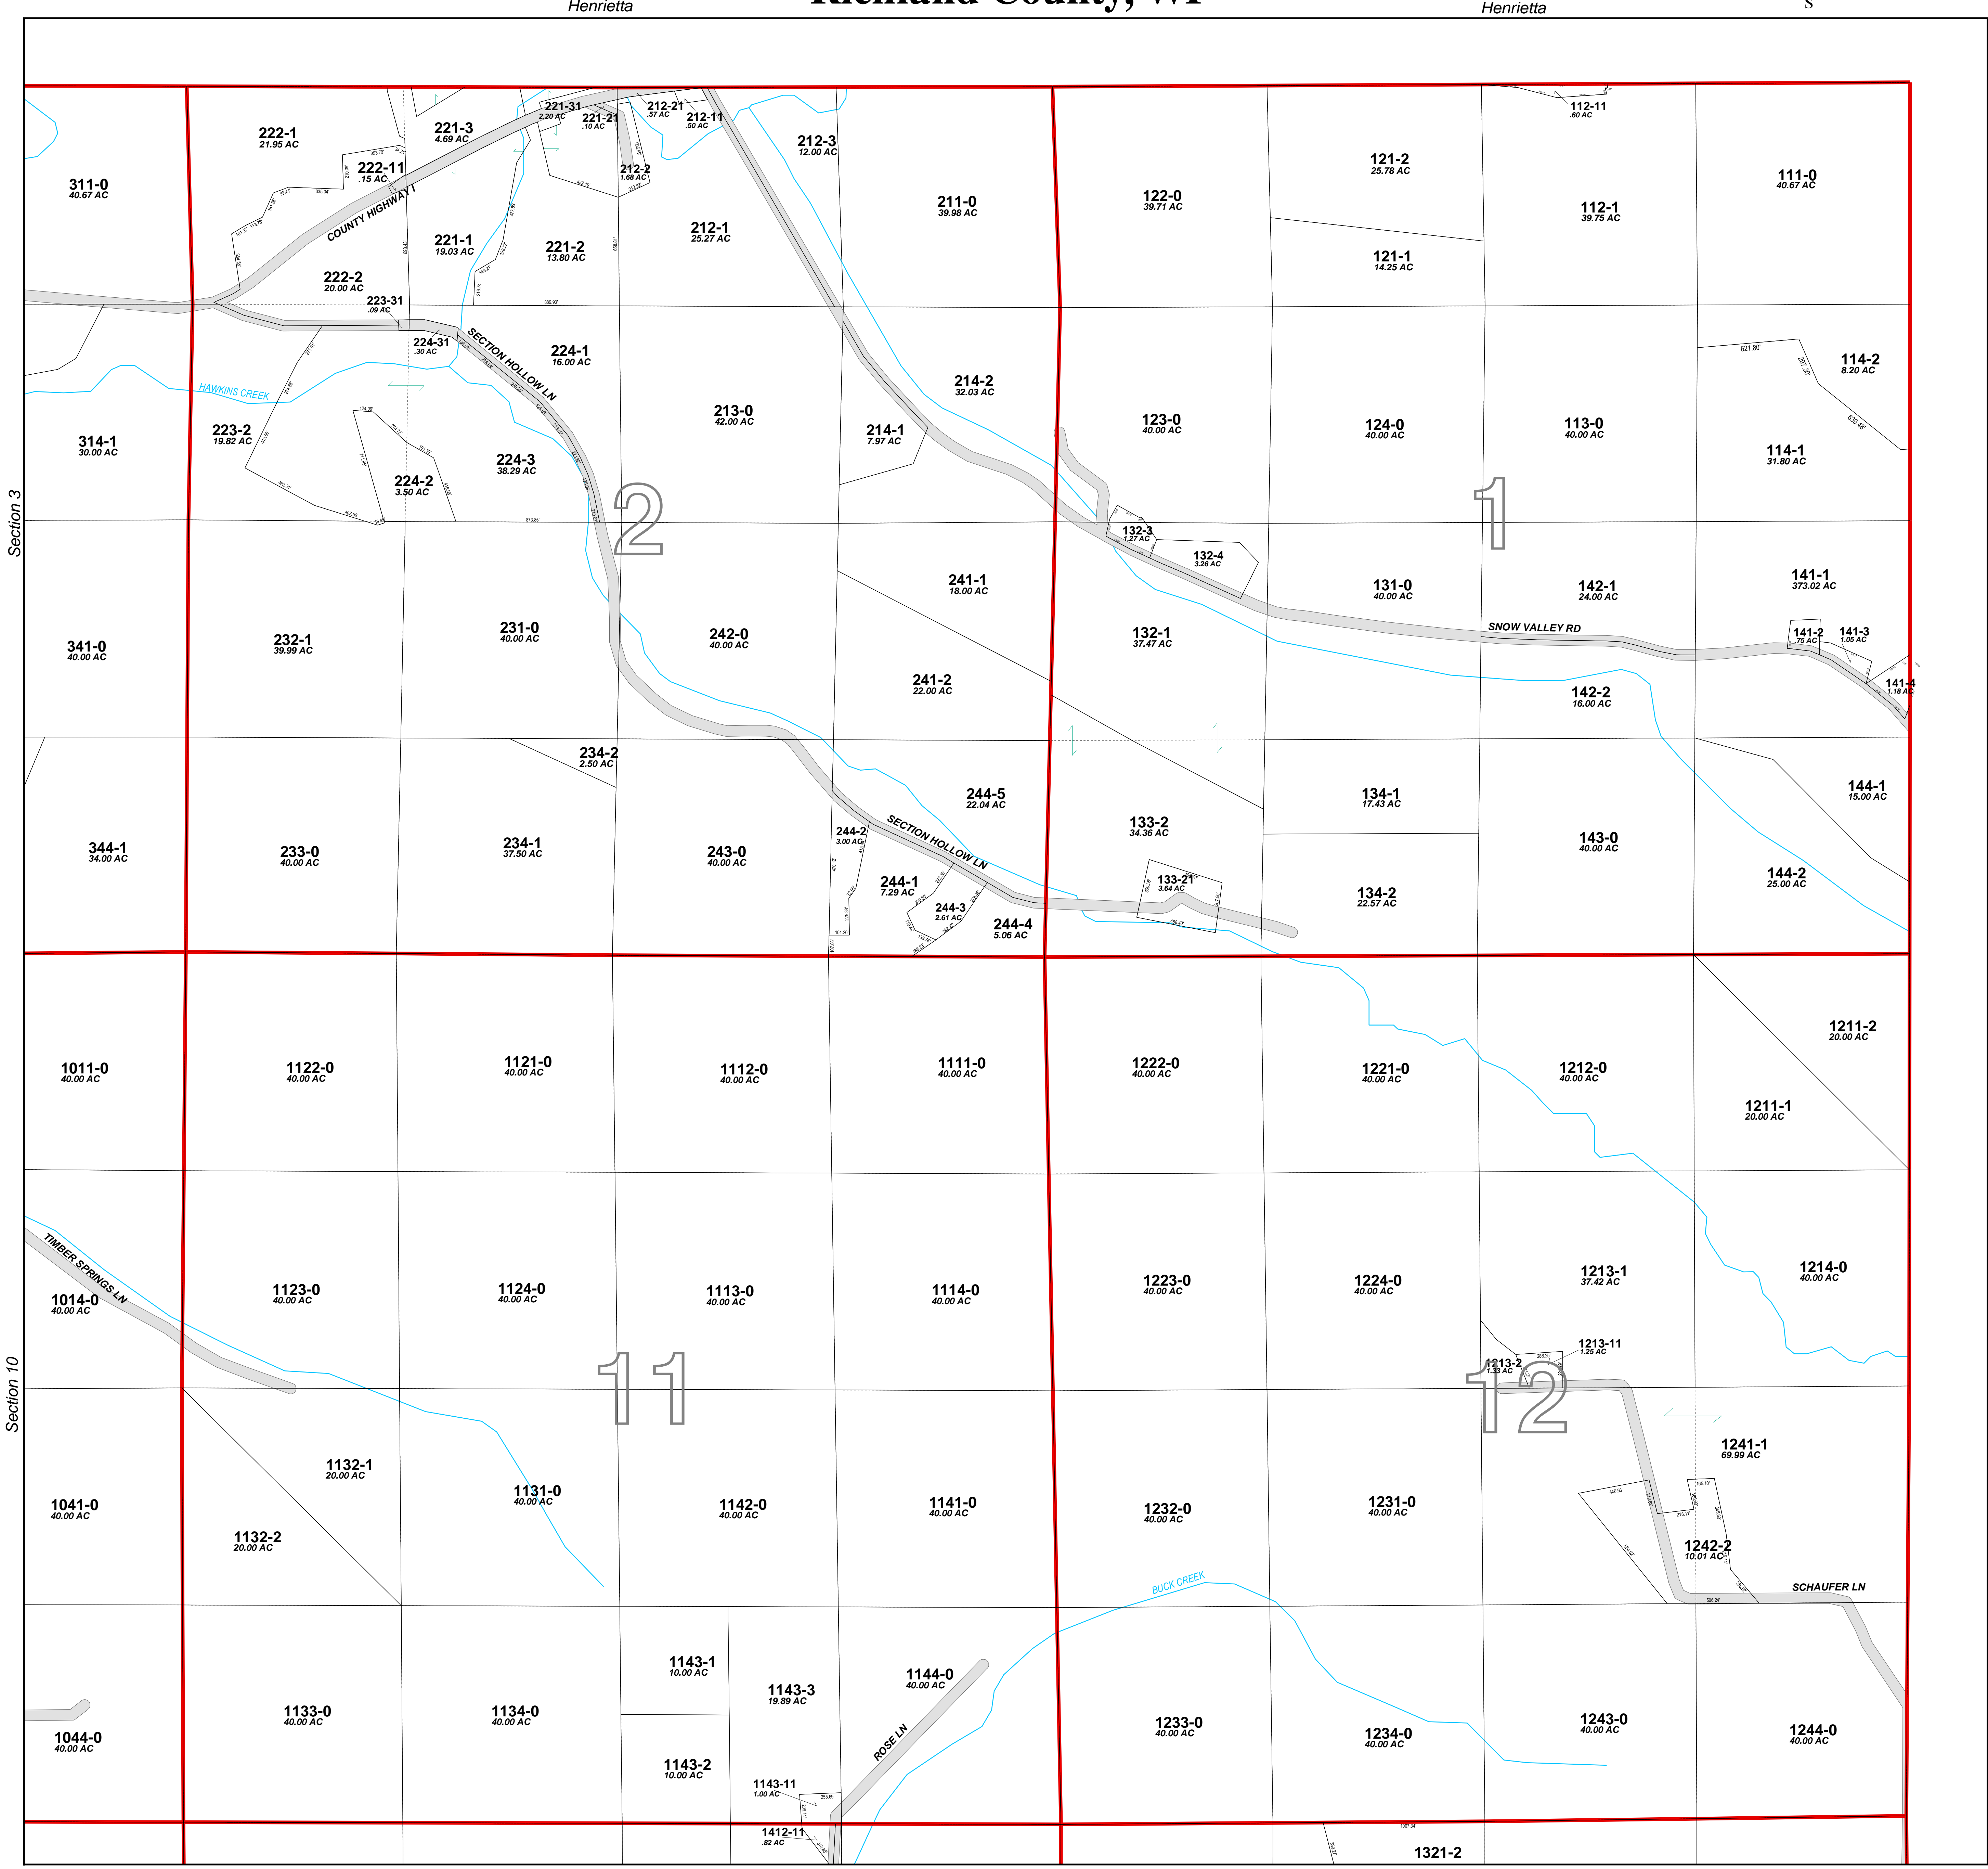

Town of Rockbridge T11N-R1E

Sections 1,2,11,12

Richland County, WI

Map Legend			
	Section Lines		Creek Names
	Road Right of Ways		Government Lot Number
	Water		Section Numbers
	Parcels		Block Number
	Land Hooks		Lot Number
	Historical lines		
	Leaders Acres		
	Leaders Parcel IDs		
	Easements		
	Text		
	Road Names		
	Text		
	History Text		
	Dimensions		
	Text		
	Acreage		
	Text		
	Parcel IDs		
	Text		
	Legal Reference Text		

Disclaimer:
Richland County map data is derived from various sources including GPS, surveys, recorded legal documents and aerial photography using best applicable methods. These maps are intended for use in compliance of Chapter 70 Wis.