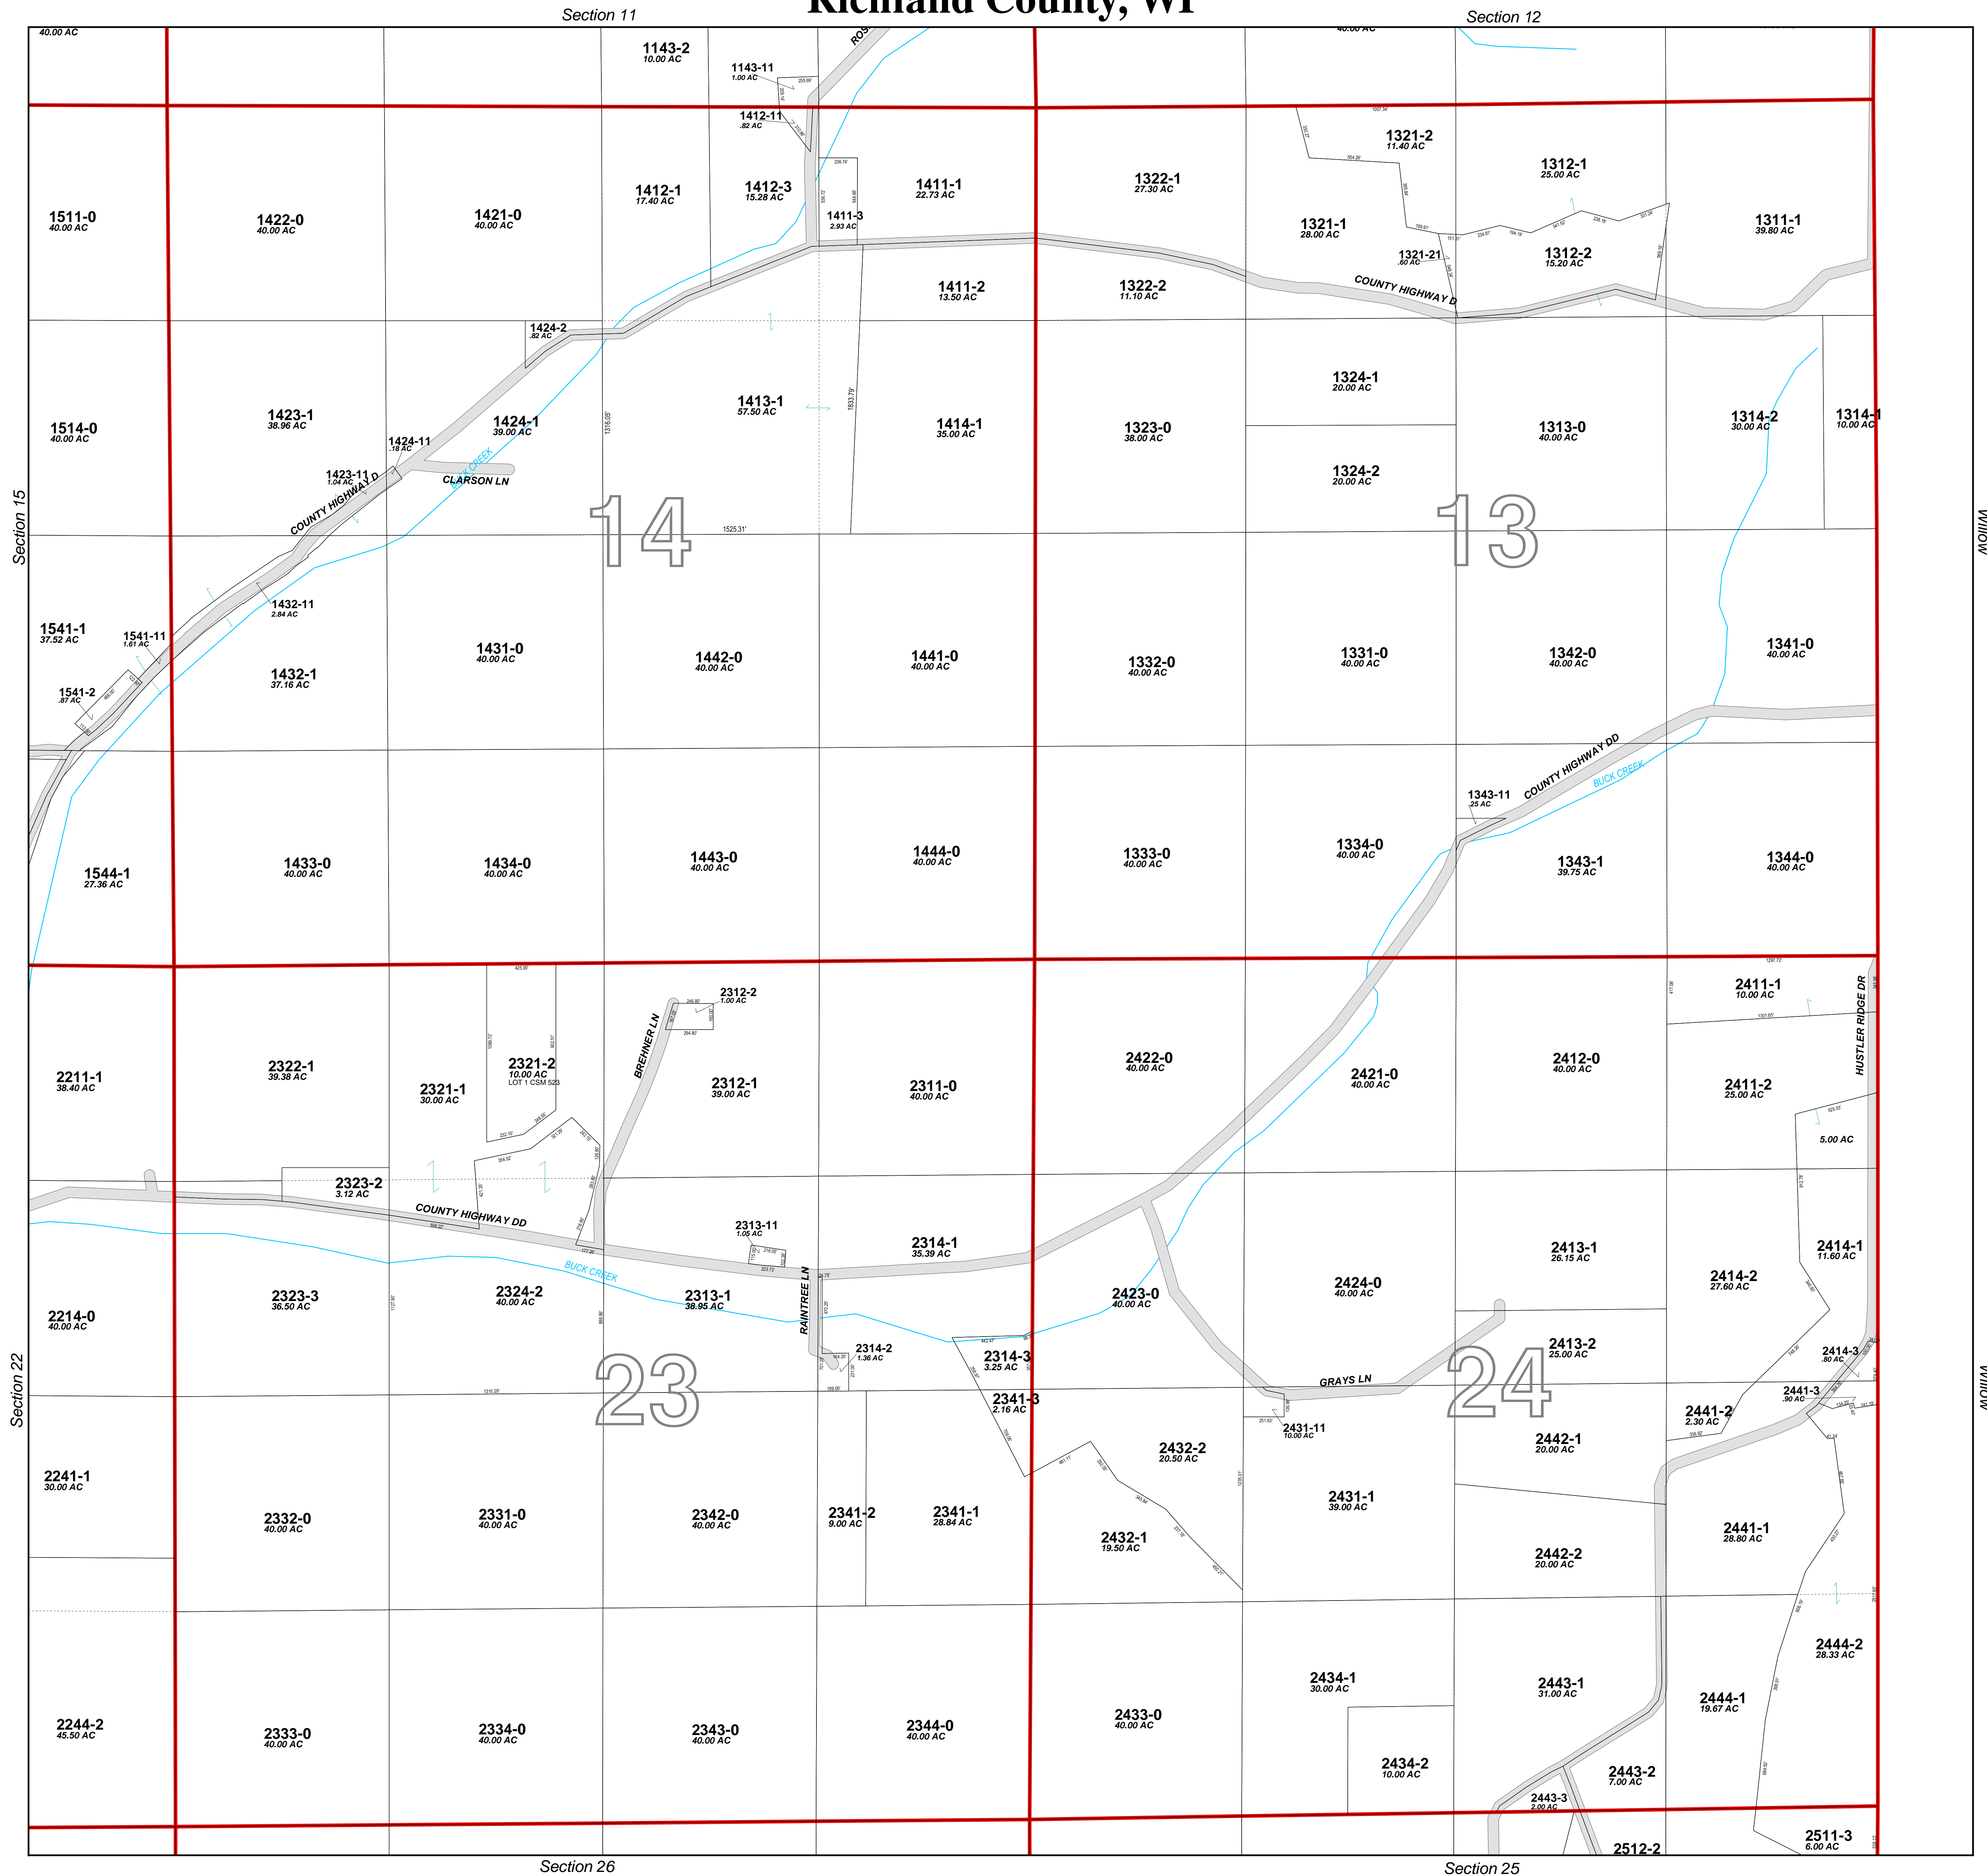

# Town of Rockbridge T11N-R1E

## Sections 13, 14, 23, 24

### Richland County, WI

Map Legend			
	Section Lines		Creek Names
	Road Right of Ways		Government Lot Number
	Water		Section Numbers
	Parcels		Block Number
	Land Hooks		Lot Number
	Historical lines		Legal Reference Text
	Leaders Dimensions		Text
	Leaders Acres		Text
	Leaders Parcel IDs		Text
	Easements		Text
	Road Names		Text
	History Text		Text
	Dimensions		Text
	Acreage		Text
	Parcel IDs		Text

Disclaimer:  
 Richland County map data is derived from various sources including GPS, surveys, recorded legal documents and aerial photography using best applicable methods. These maps are intended for use in compliance of Chapter 70 Wis.