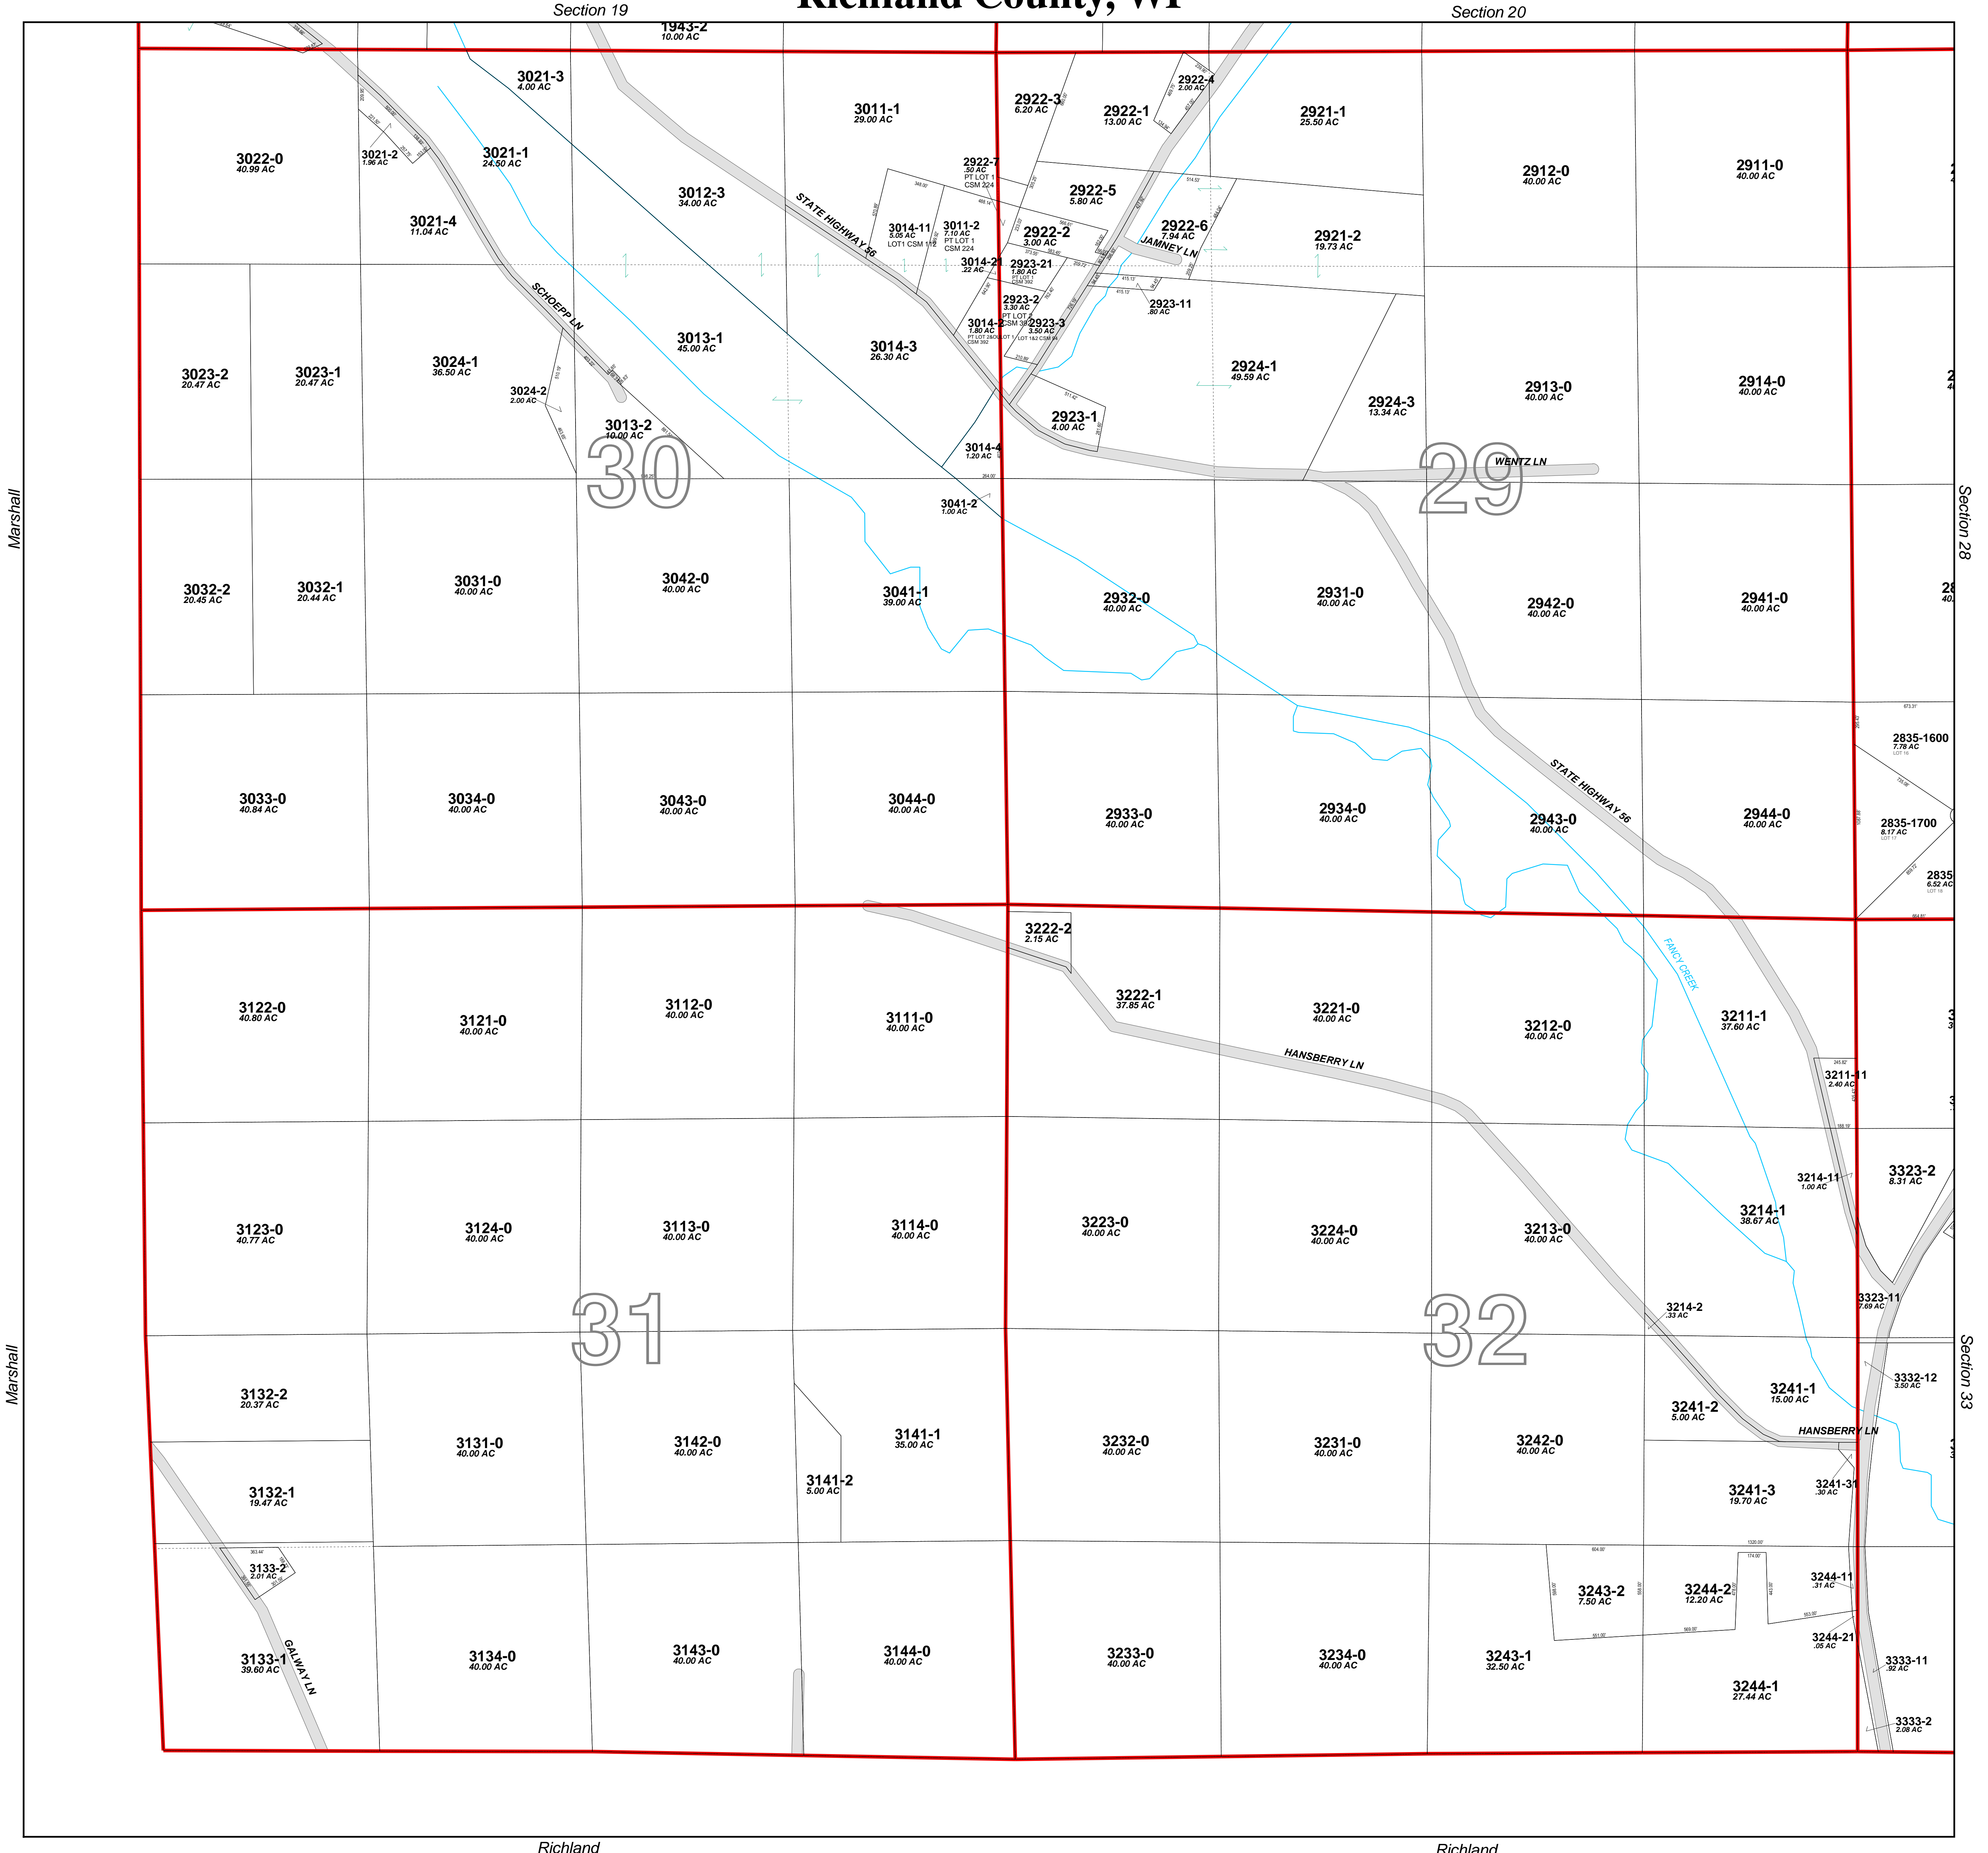

# Town of Rockbridge T11N-R1E

## Sections 29, 30, 31, 32

### Richland County, WI

Map Legend			
	Section Lines		Creek Names
	Road Right of Ways		Government Lot Number
	Water		Section Numbers
	Parcels		Block Number
	Land Hooks		Parcel IDs
	Historical lines		Lot Number
	Leaders Dimensions		Text
	Leaders Acres		Text
	Leaders Parcel IDs		Text
	Easements		Text
	Road Names		Text
	History Text		Text
	Dimensions		Text
	Acreage		Text
	Parcel IDs		Text
	Legal Reference Text		Text

Disclaimer:  
 Richland County map data is derived from various sources including GPS, surveys, recorded legal documents and aerial photography using best applicable methods. These maps are intended for use in compliance of Chapter 70 Wis.