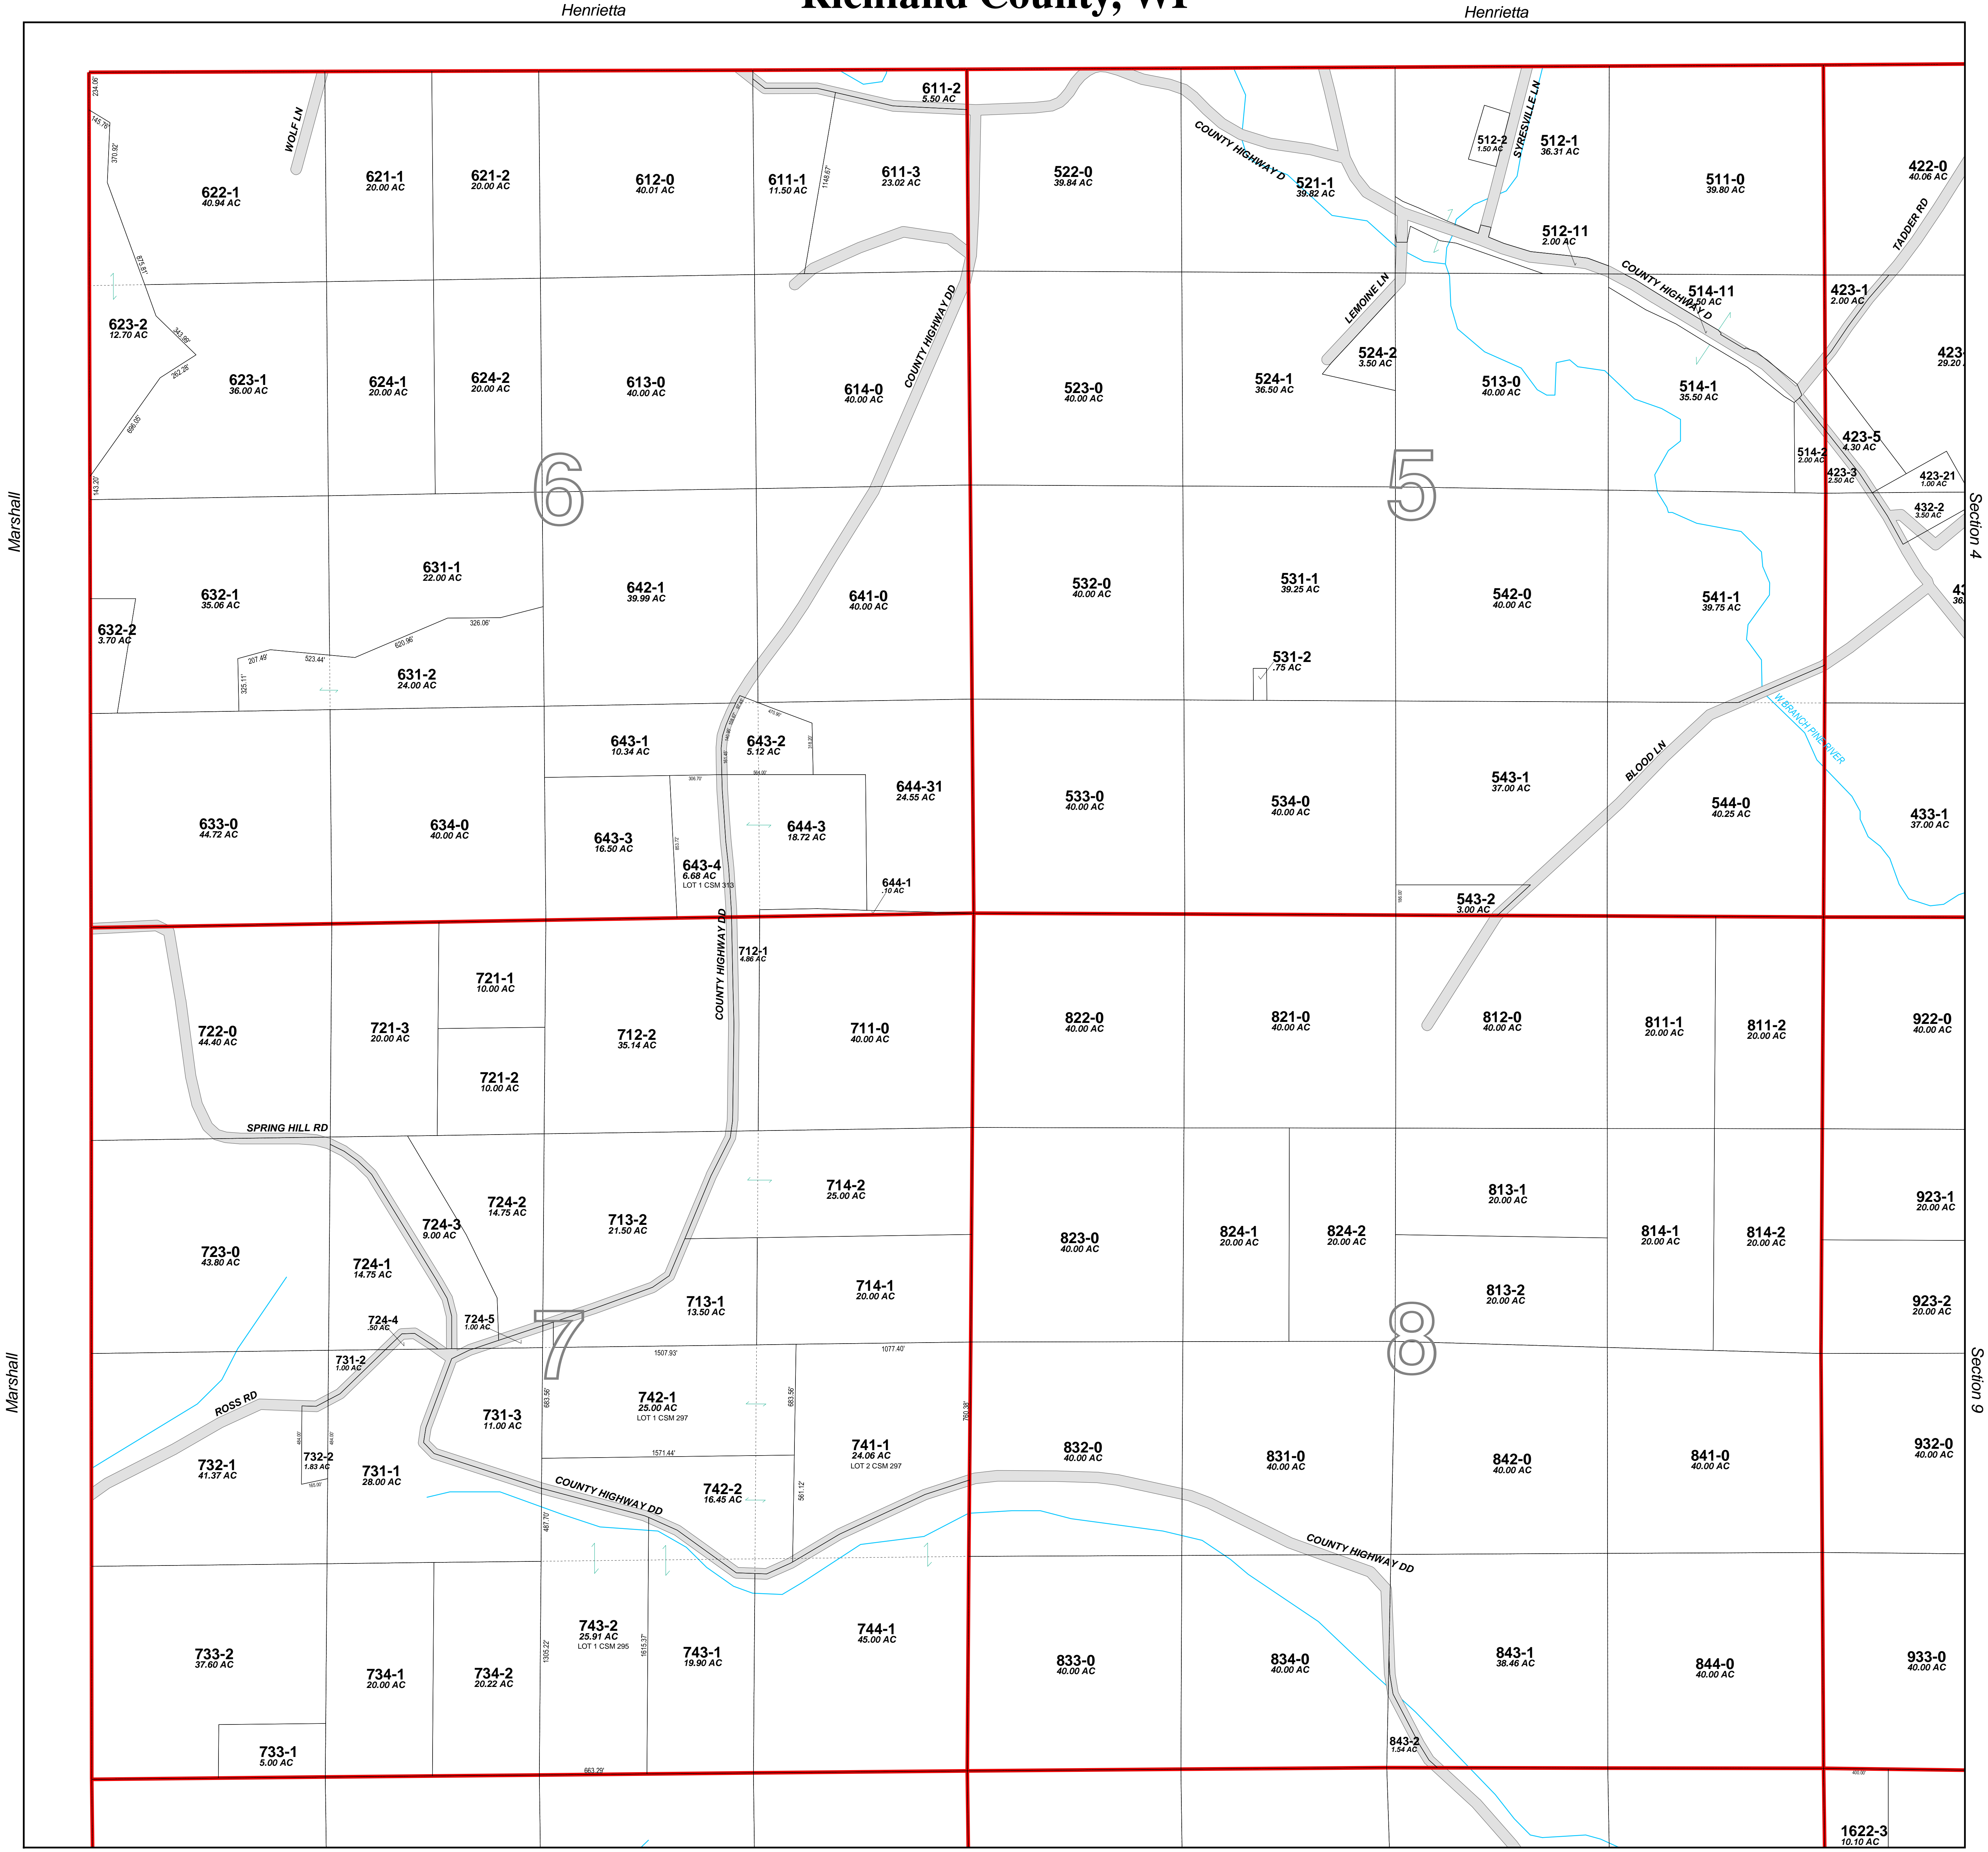

Town of Rockbridge T11N-R1E

Sections 5, 6, 7, 8

Richland County, WI

| Map Legend | | | |
|------------|----------------------|--|-------------|
| | Section Lines | | Creek Names |
| | Road Right of Ways | | Water |
| | Historical lines | | Parcels |
| | Leaders Dimensions | | Land Hooks |
| | Leaders Acres | | |
| | Leaders Parcel IDs | | |
| | Easements | | |
| | Road Names | | |
| | History Text | | |
| | Dimensions | | |
| | Acres | | |
| | Parcel IDs | | |
| | Legal Reference Text | | |
| | | | |

Disclaimer:
 Richland County map data is derived from various sources including GPS, surveys, recorded legal documents and aerial photography using best applicable methods. These maps are intended for use in compliance of Chapter 70 Wis.