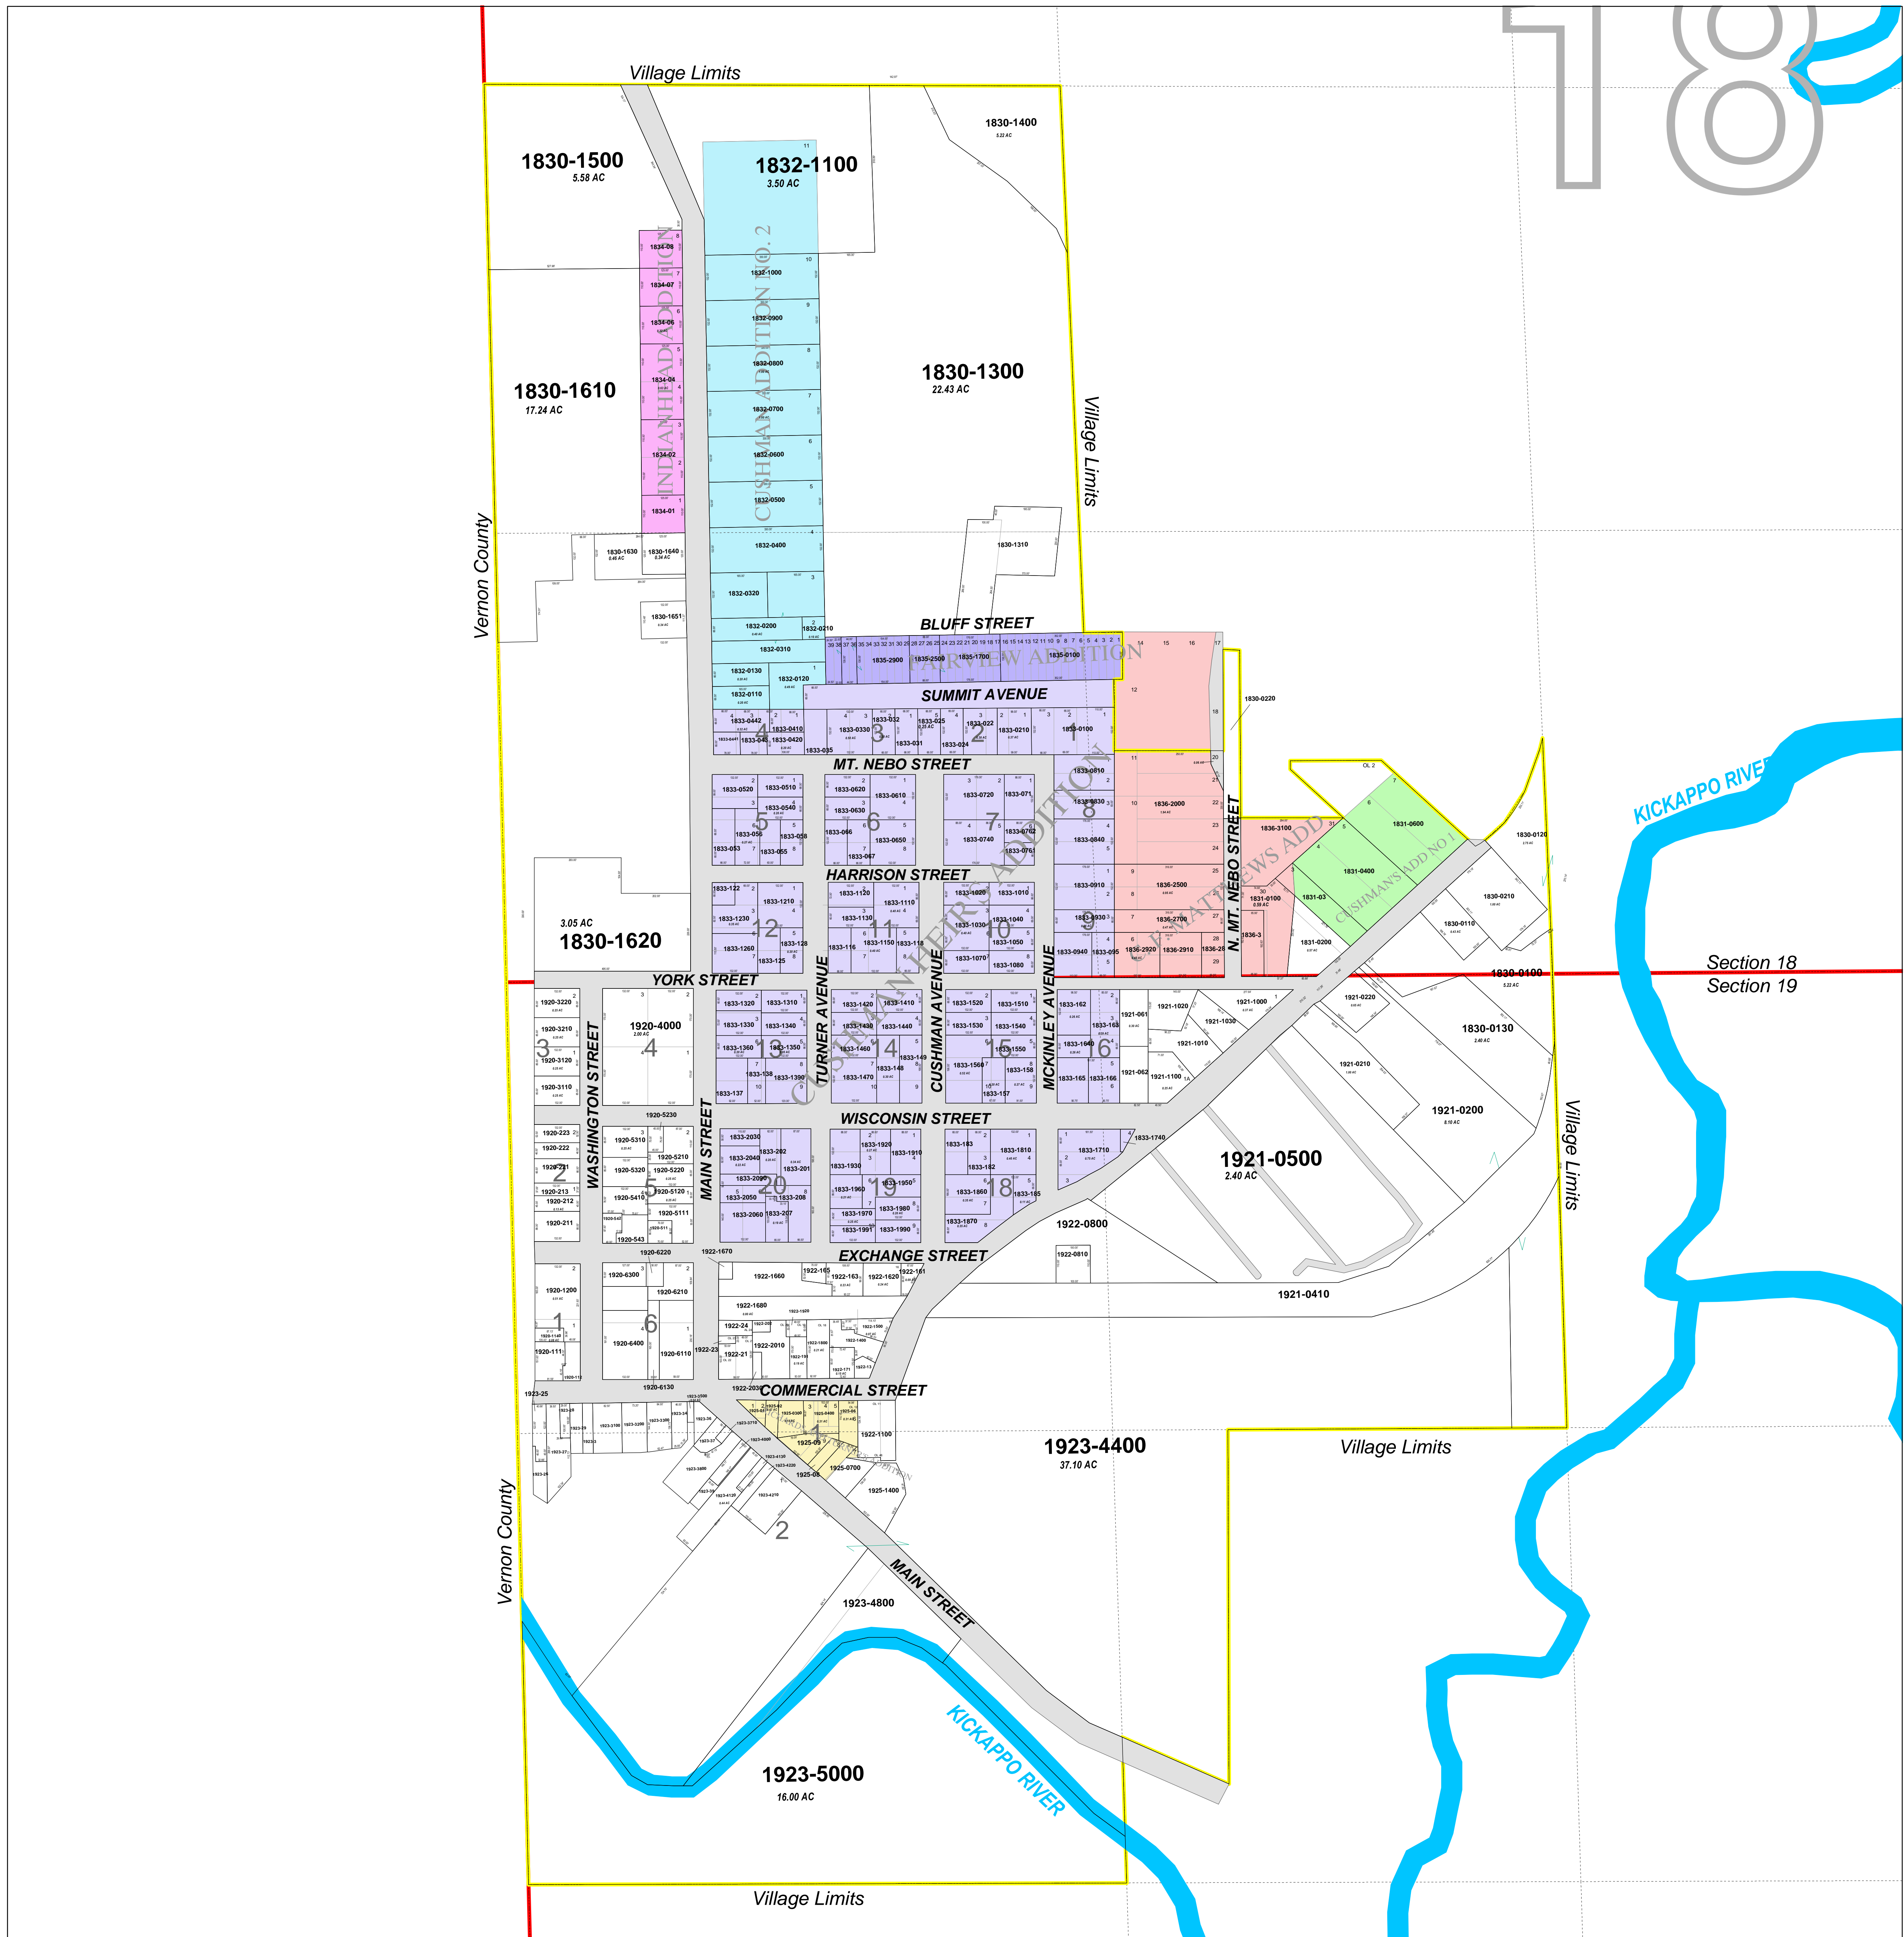

# Village of Viola Richland County, WI

Map Legend			
	Quarter Section Lines		Cushman Heir's Add.
	Section Lines		Cushman's Add. No. 1
	Leaders		Fairview Add.
	Land Hooks		Cushman's Add. No. 2
	Historical Lines		Indianhead Add.
	Parcels		Richard & Turner's Add.
	Village Limits		
	Road Right of Ways		
	Rivers		
	C. F. Matthew's Add.		

Disclaimer:  
Richland County map data is derived from various sources including GPS, surveys, recorded legal documents and aerial photography using best applicable methods. These maps are intended for use in compliance of Chapter 70 Wis.