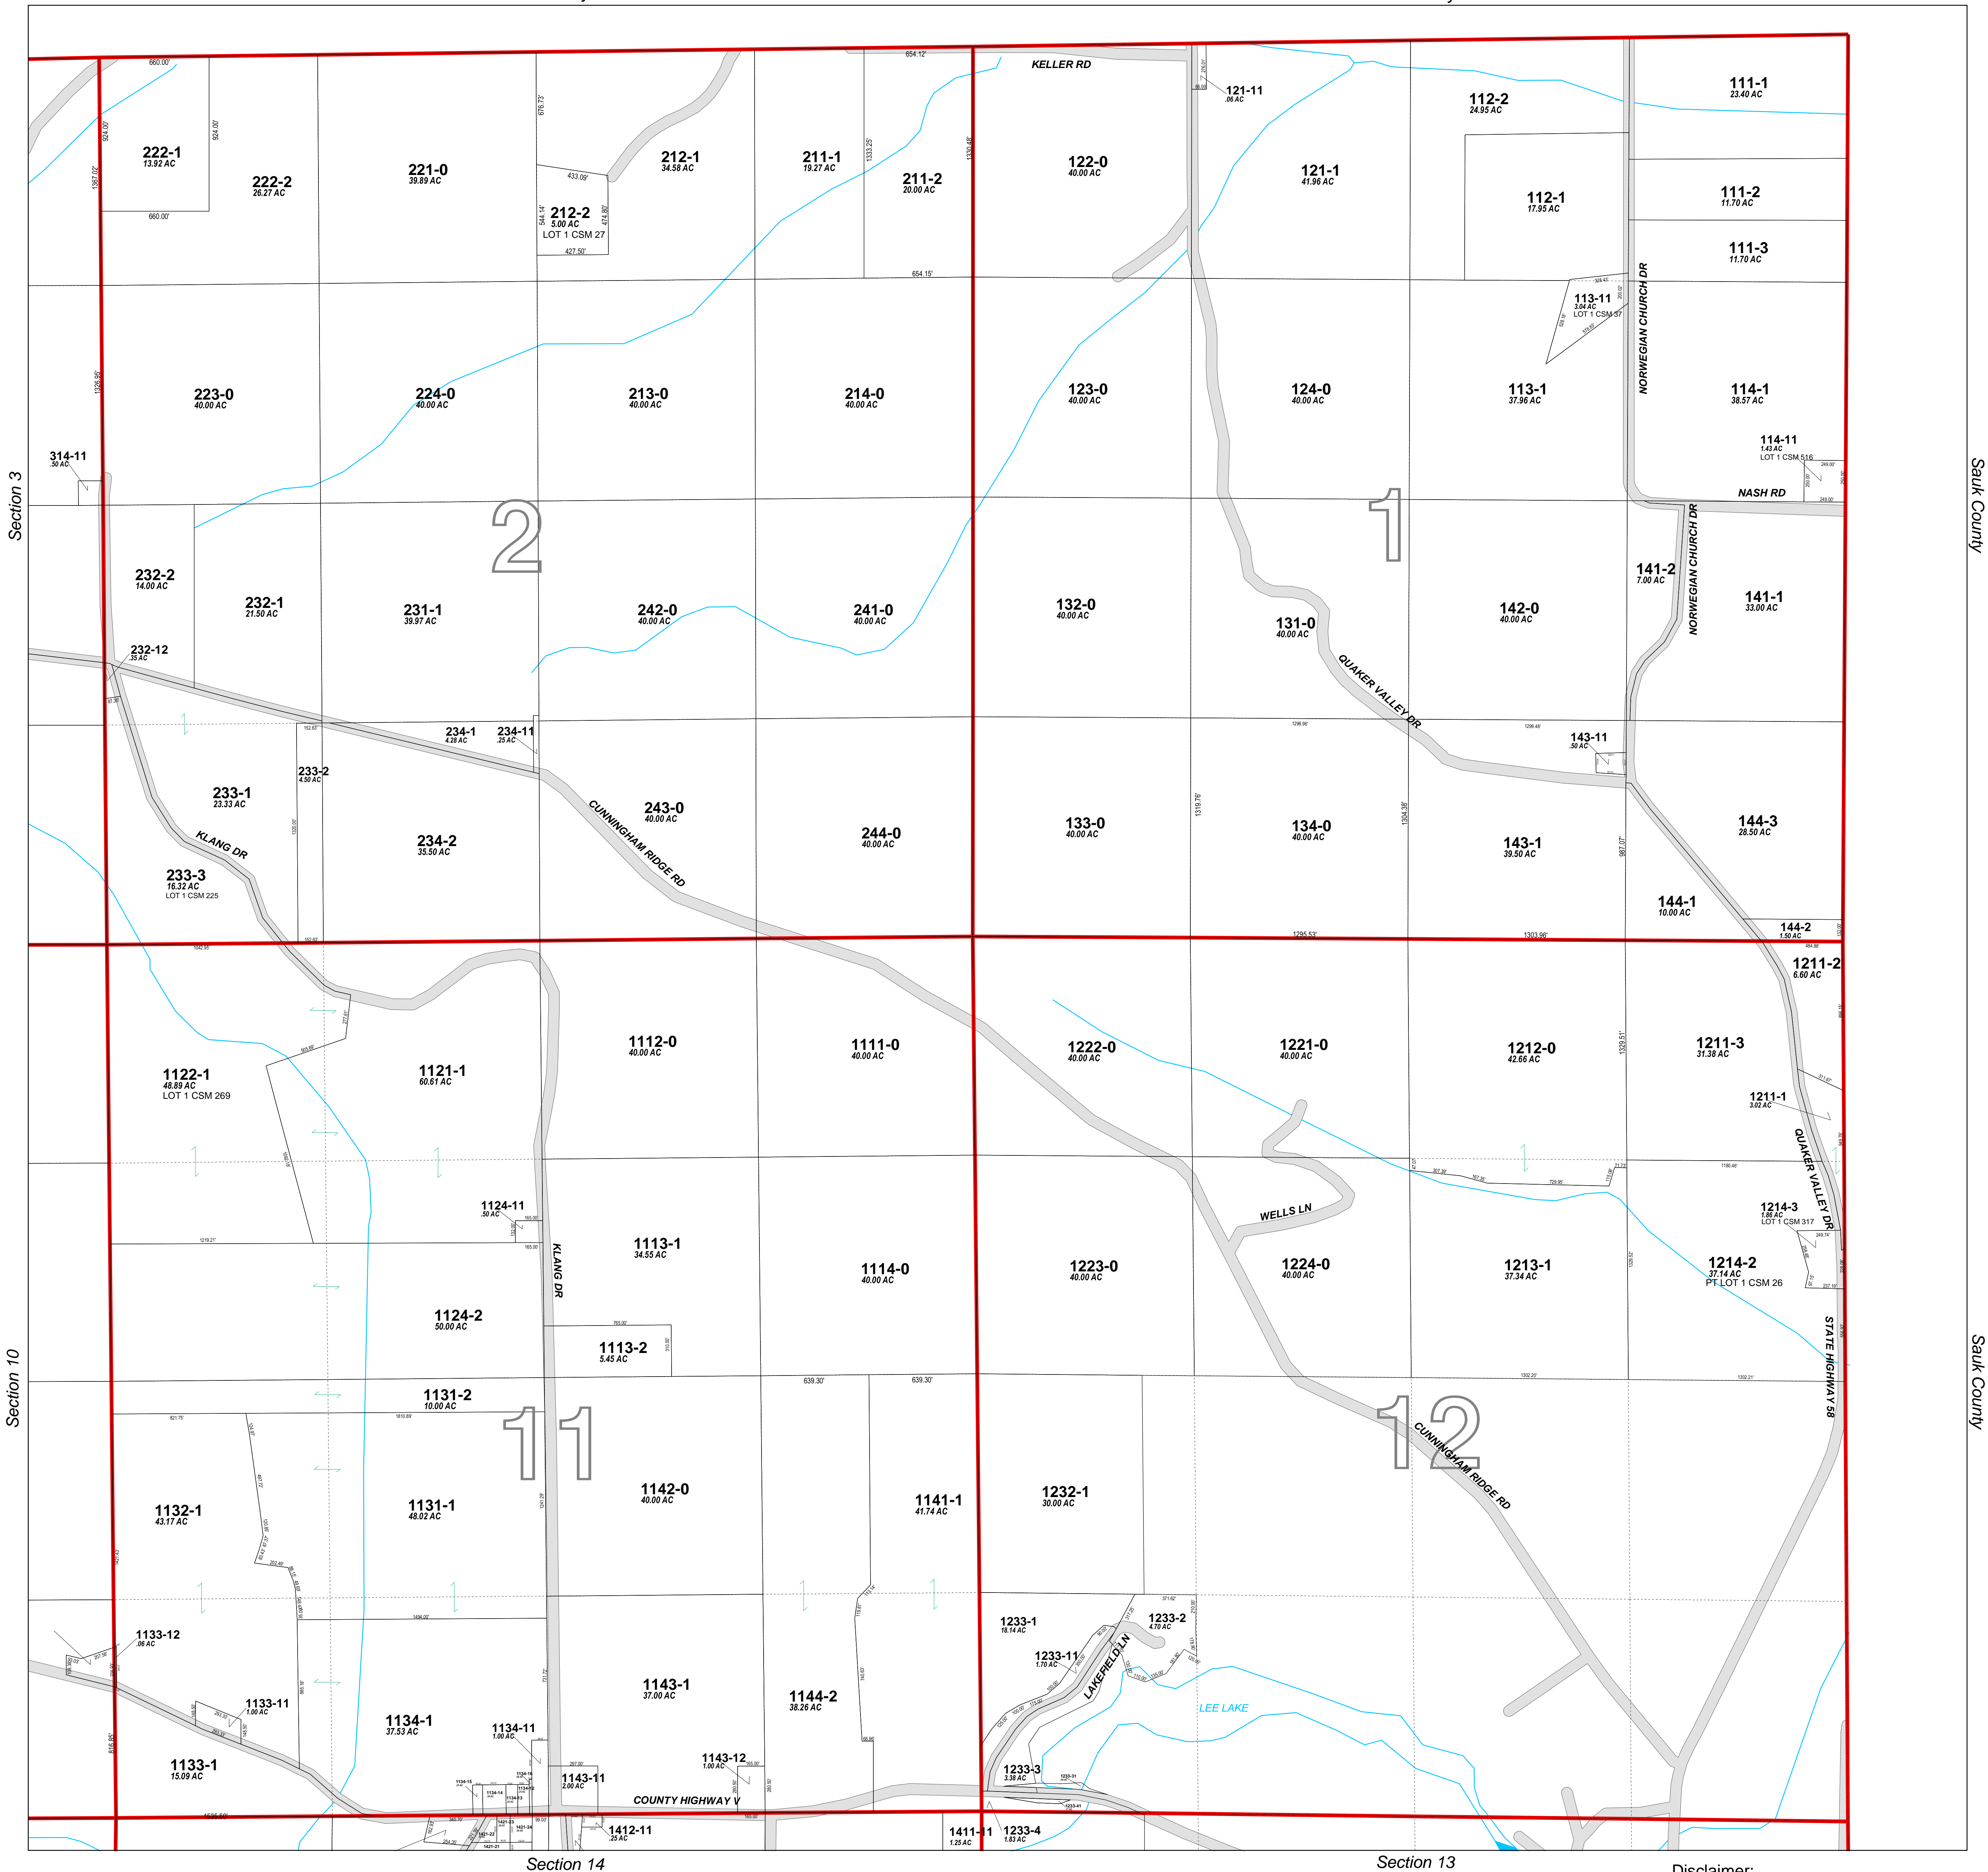

Town of Westford Sections 1,2,11,12 Richland County, WI

Sauk County

Sauk County

Map Legend			
	Section Lines		Creek Names
	Road Right of Ways		Government Lot Number
	Water		Section Numbers
	Parcels		Block Number
	Land Hooks		Lot Number
	Historical lines		Road Names
	Leaders Dimensions		History Text
	Leaders Acres		Dimensions
	Leaders Parcel IDs		Acreage
	Easements		Parcel IDs
			Legal Reference Text

Disclaimer:
Richland County map data is derived from various sources including GPS, surveys, recorded legal documents and aerial photography using best applicable methods. These maps are intended for use in compliance of Chapter 70 Wis.