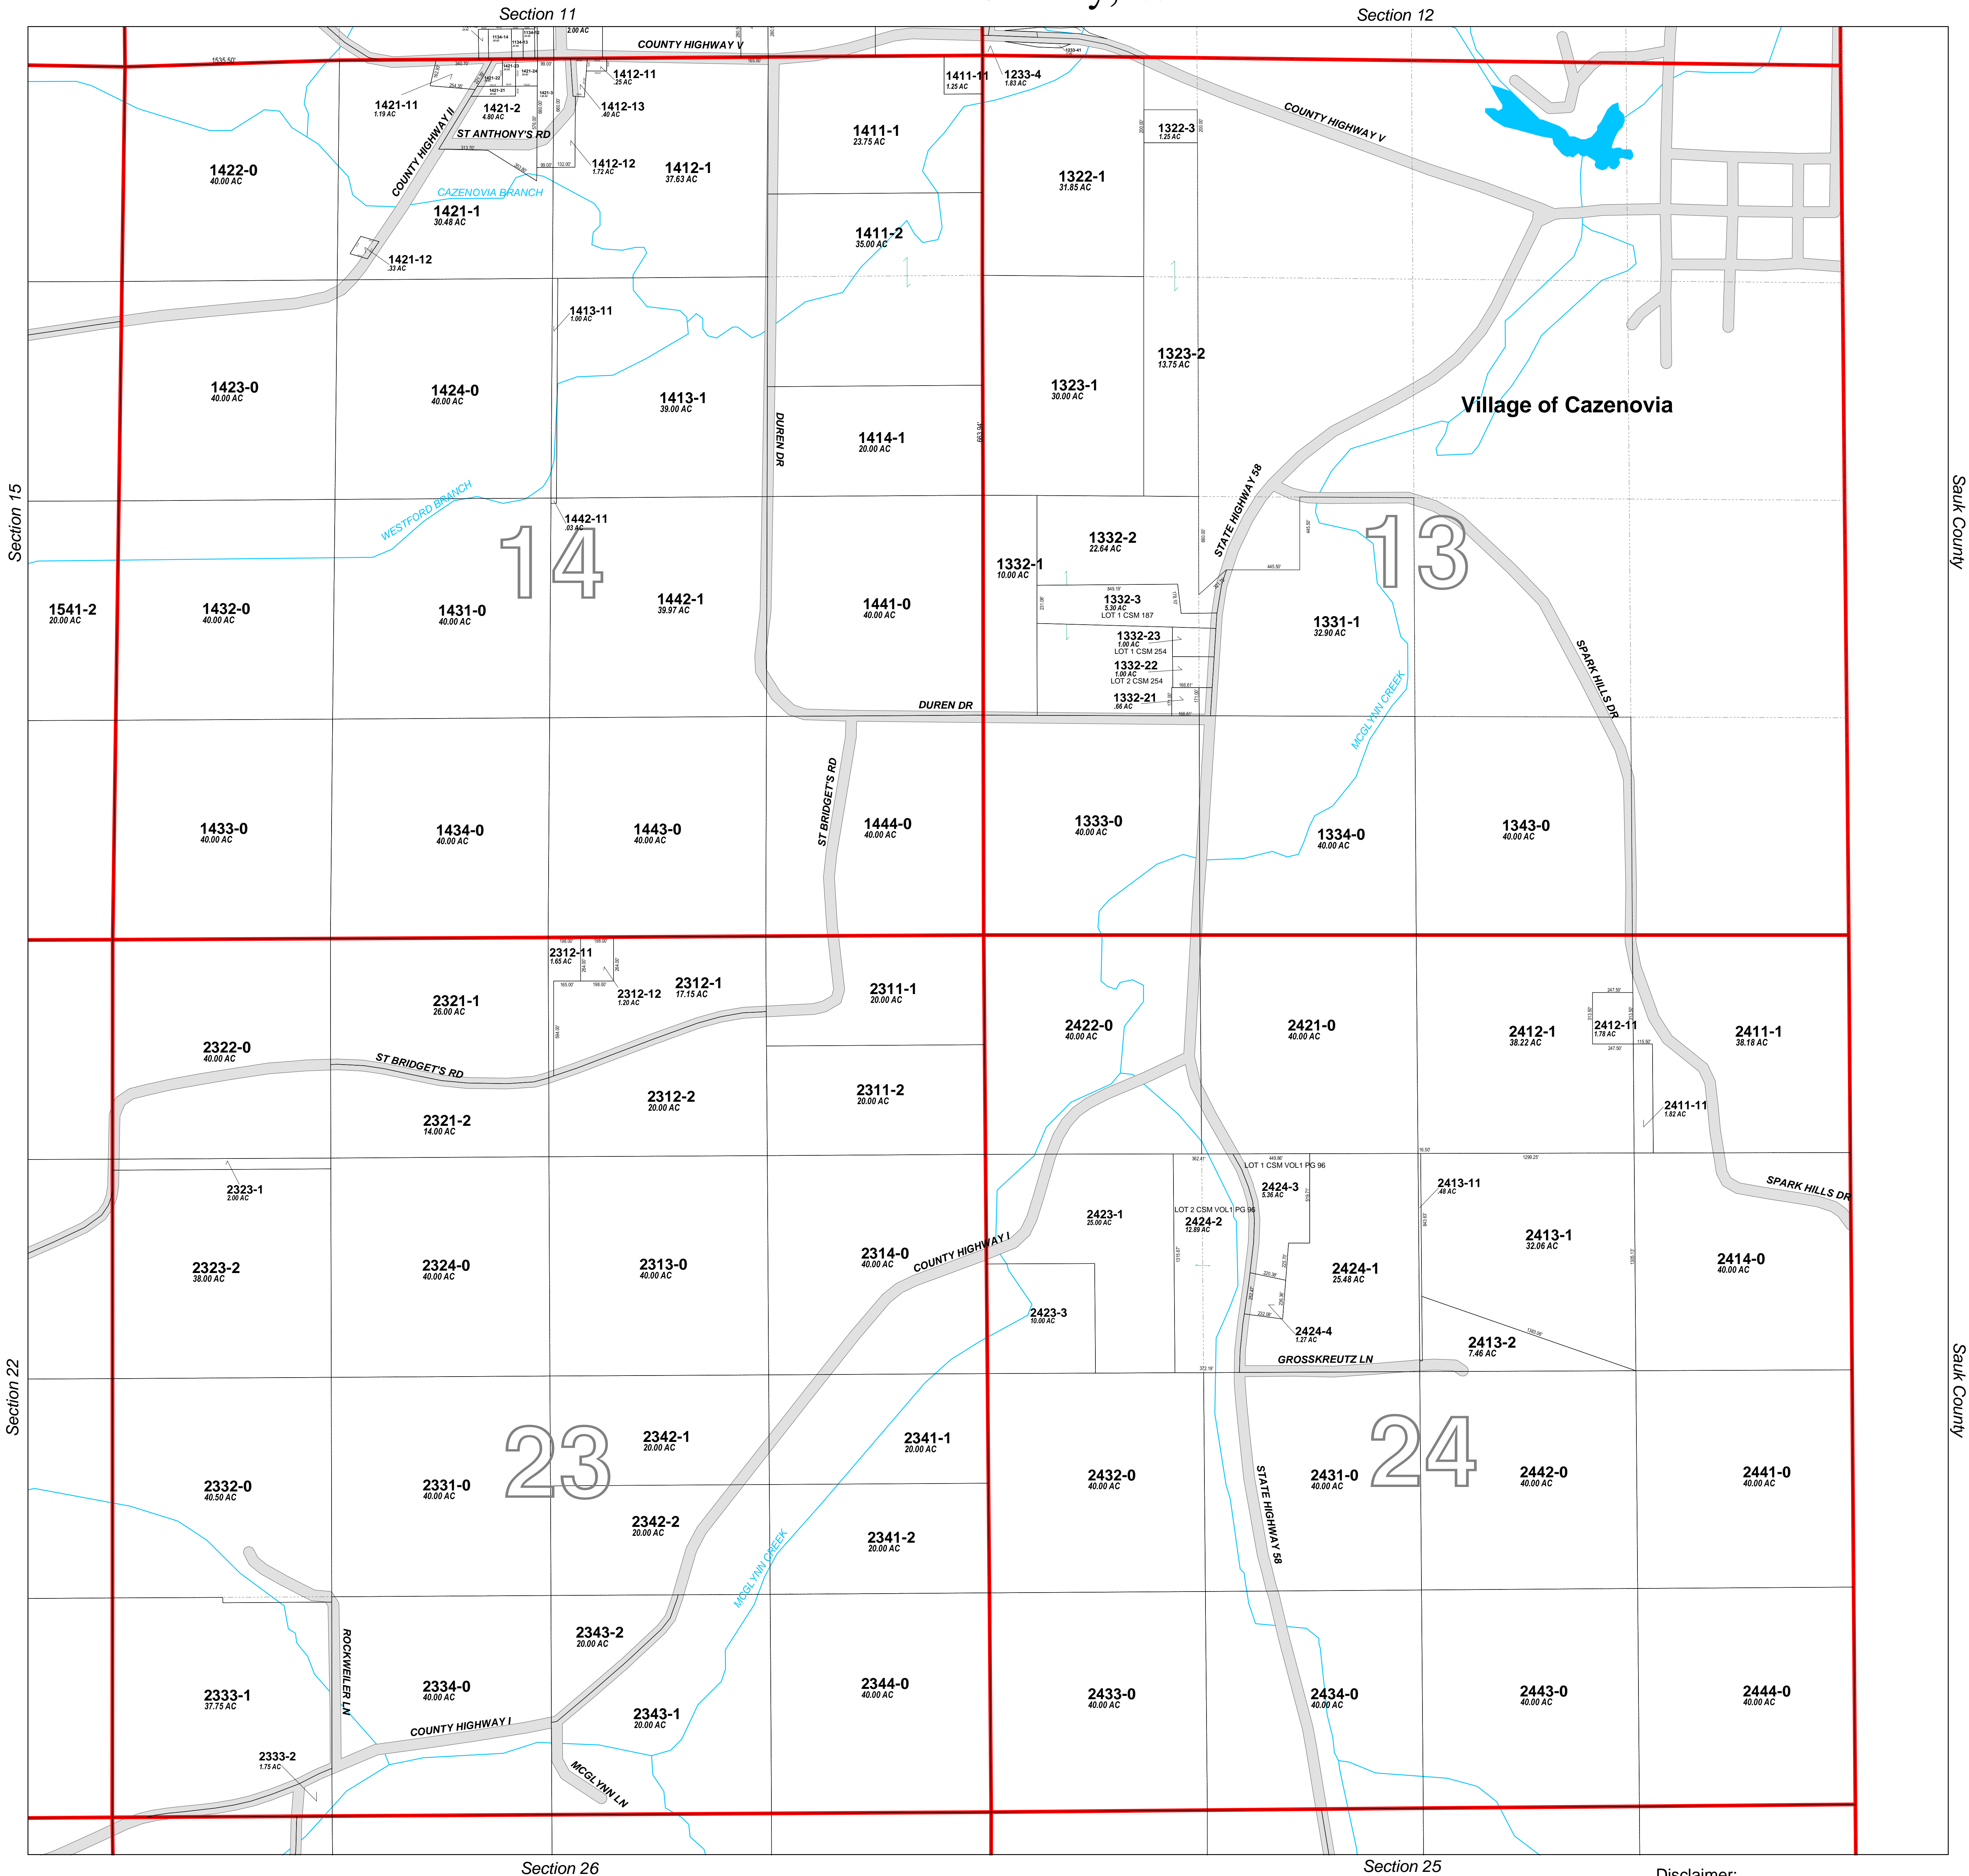

Town of Westford Sections 13, 14, 23, 24 Richland County, WI

Map Legend			
	Section Lines		Creek Names
	Road Right of Ways		Government Lot Number
	Water		Section Numbers
	Parcels		Block Number
	Land Hooks		Lot Number
	Historical lines	Text Road Names	Text Creek Names
	Leaders Dimensions	Text History Text	Text Government Lot Number
	Leaders Acres	Text Dimensions	Text Section Numbers
	Leaders Parcel IDs	Text Acreage	Text Block Number
	Easements	Text Parcel IDs	Text Lot Number
		Text Legal Reference Text	

Disclaimer:
Richland County map data is derived from various sources including GPS, surveys, recorded legal documents and aerial photography using best applicable methods. These maps are intended for use in compliance of Chapter 70 Wis.