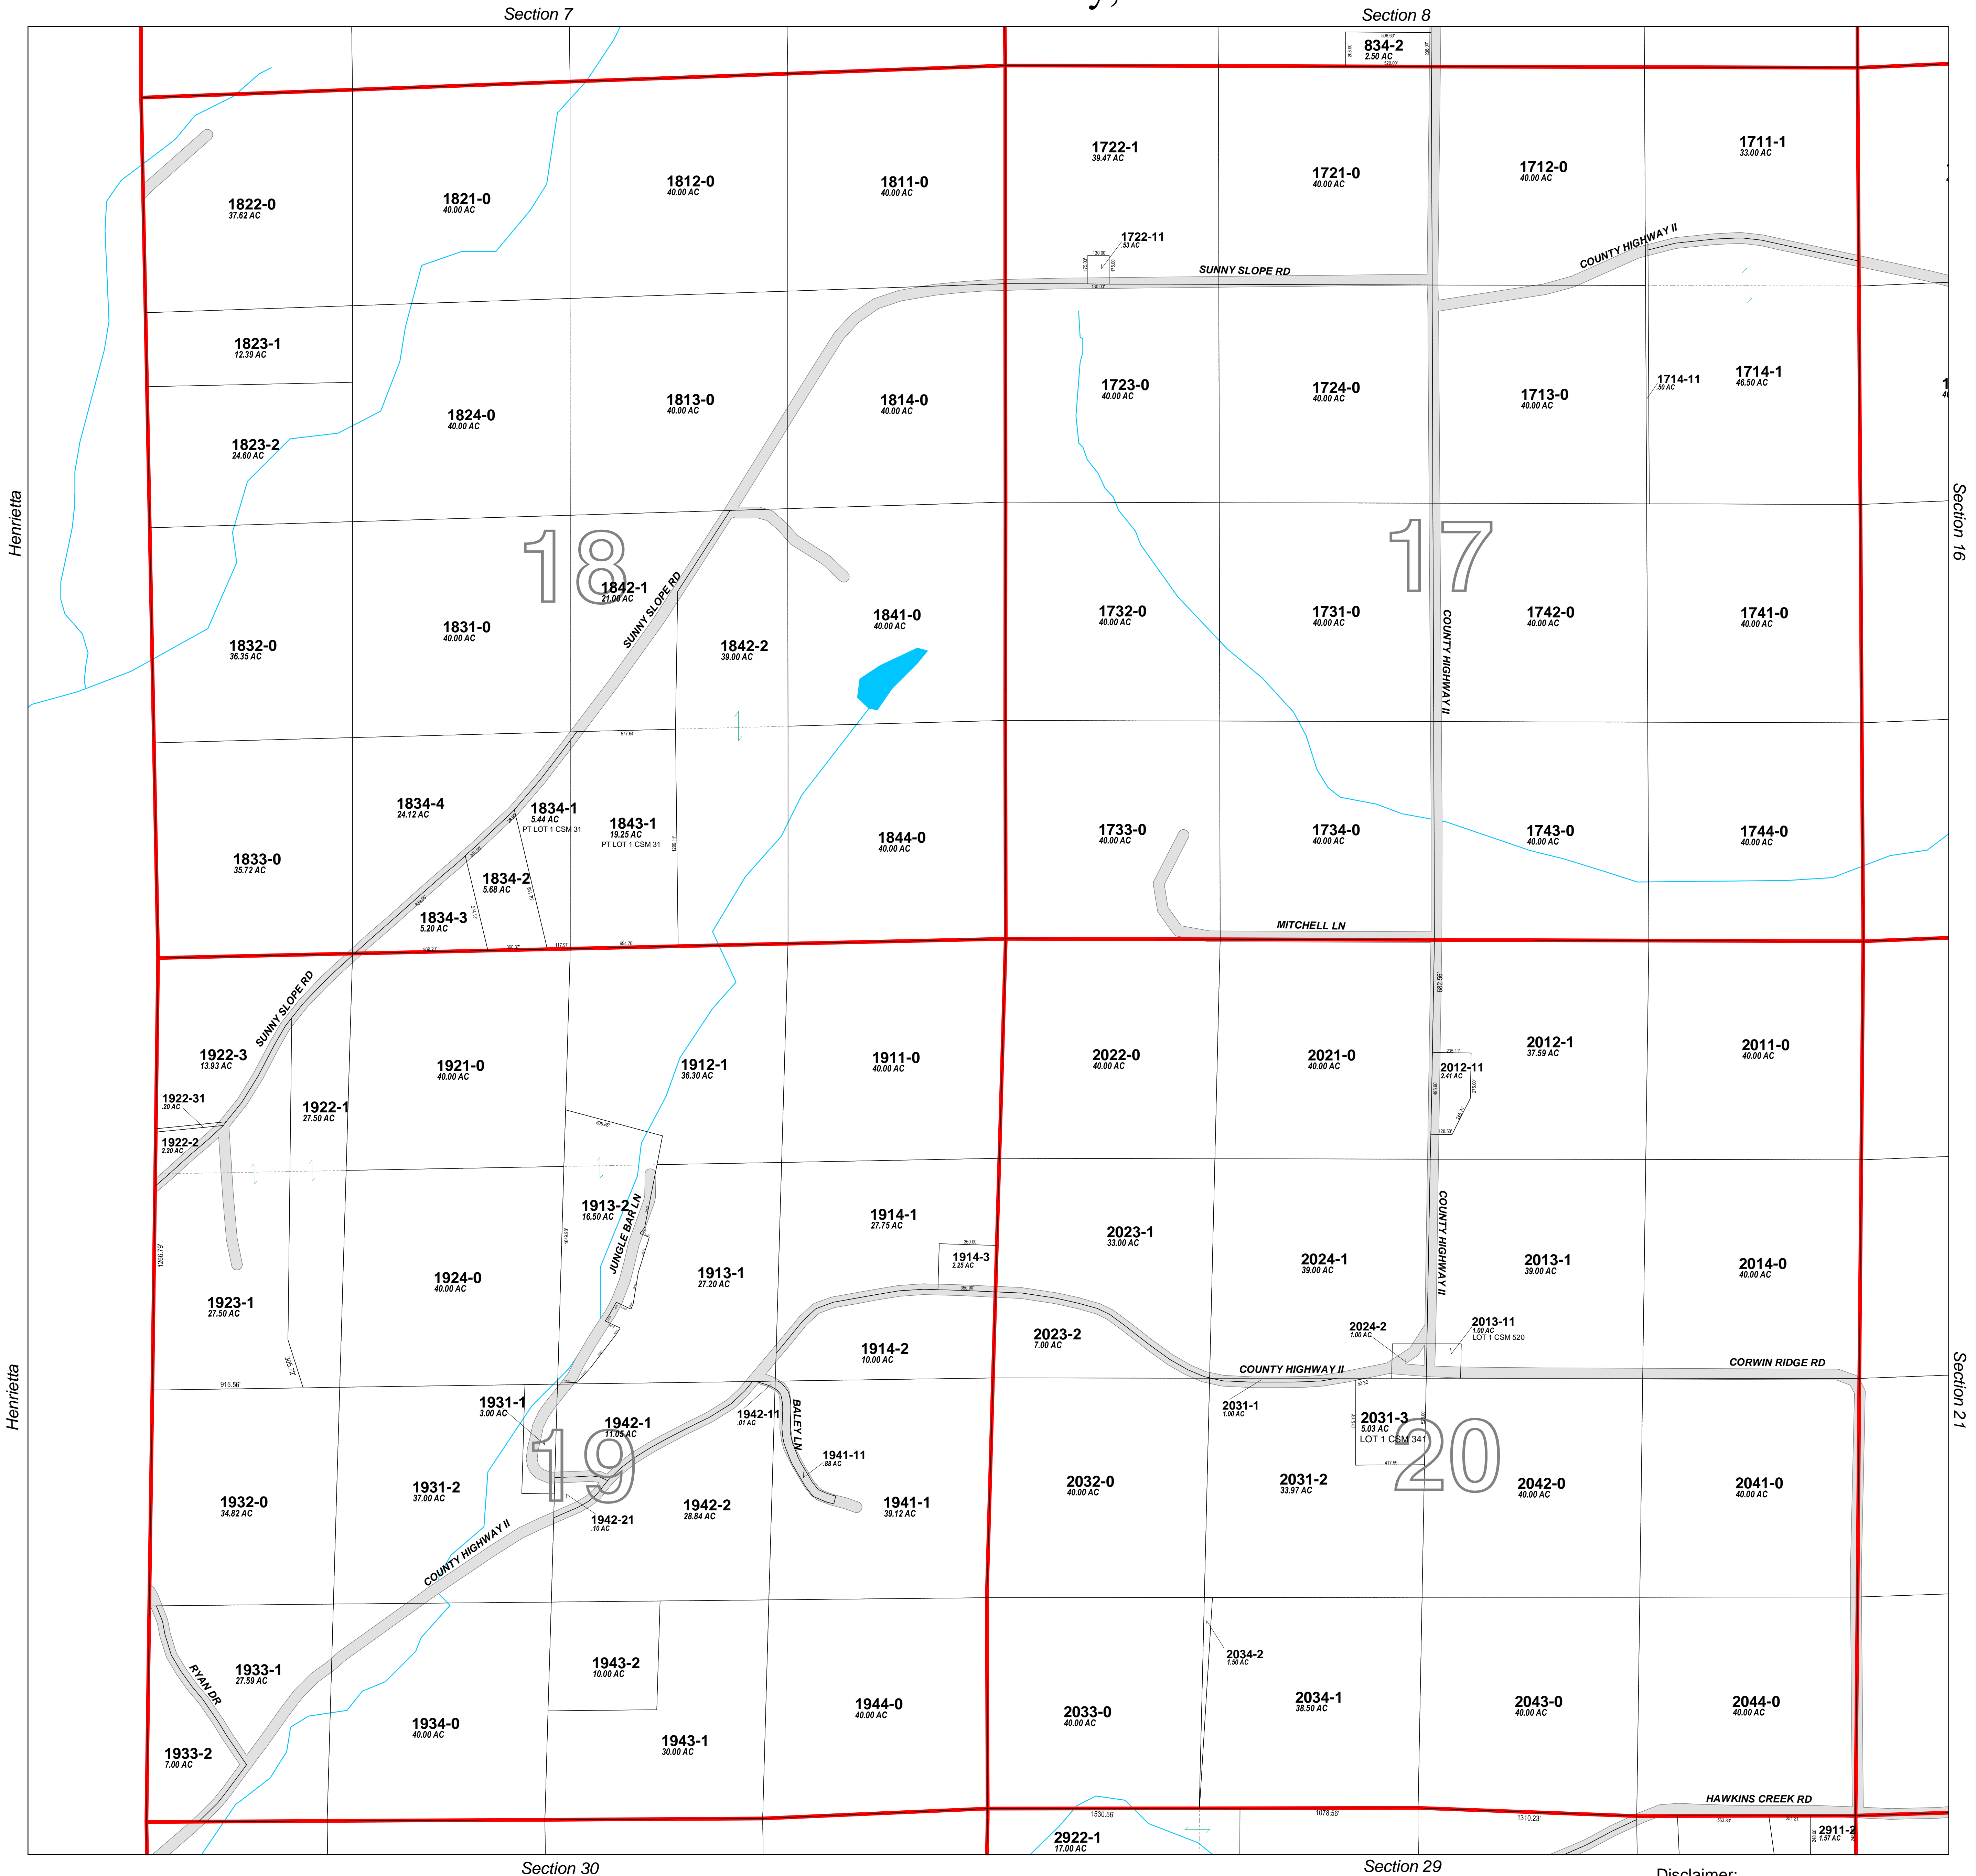

Town of Westford Sections 17, 18, 19, 20 Richland County, WI

Map Legend			
	Section Lines		Creek Names
	Road Right of Ways		Government Lot Number
	Water		Section Numbers
	Parcels		Block Number
	Land Hooks		Lot Number
	Historical lines	Text Road Names	Text Creek Names
	Leaders Dimensions	Text History Text	Text Government Lot Number
	Leaders Acres	Text Dimensions	Text Section Numbers
	Leaders Parcel IDs	Text Acreage	Text Block Number
	Easements	Text Parcel IDs	Text Lot Number
		Text Legal Reference Text	

Disclaimer:
Richland County map data is derived from various sources including GPS, surveys, recorded legal documents and aerial photography using best applicable methods. These maps are intended for use in compliance of Chapter 70 Wis.