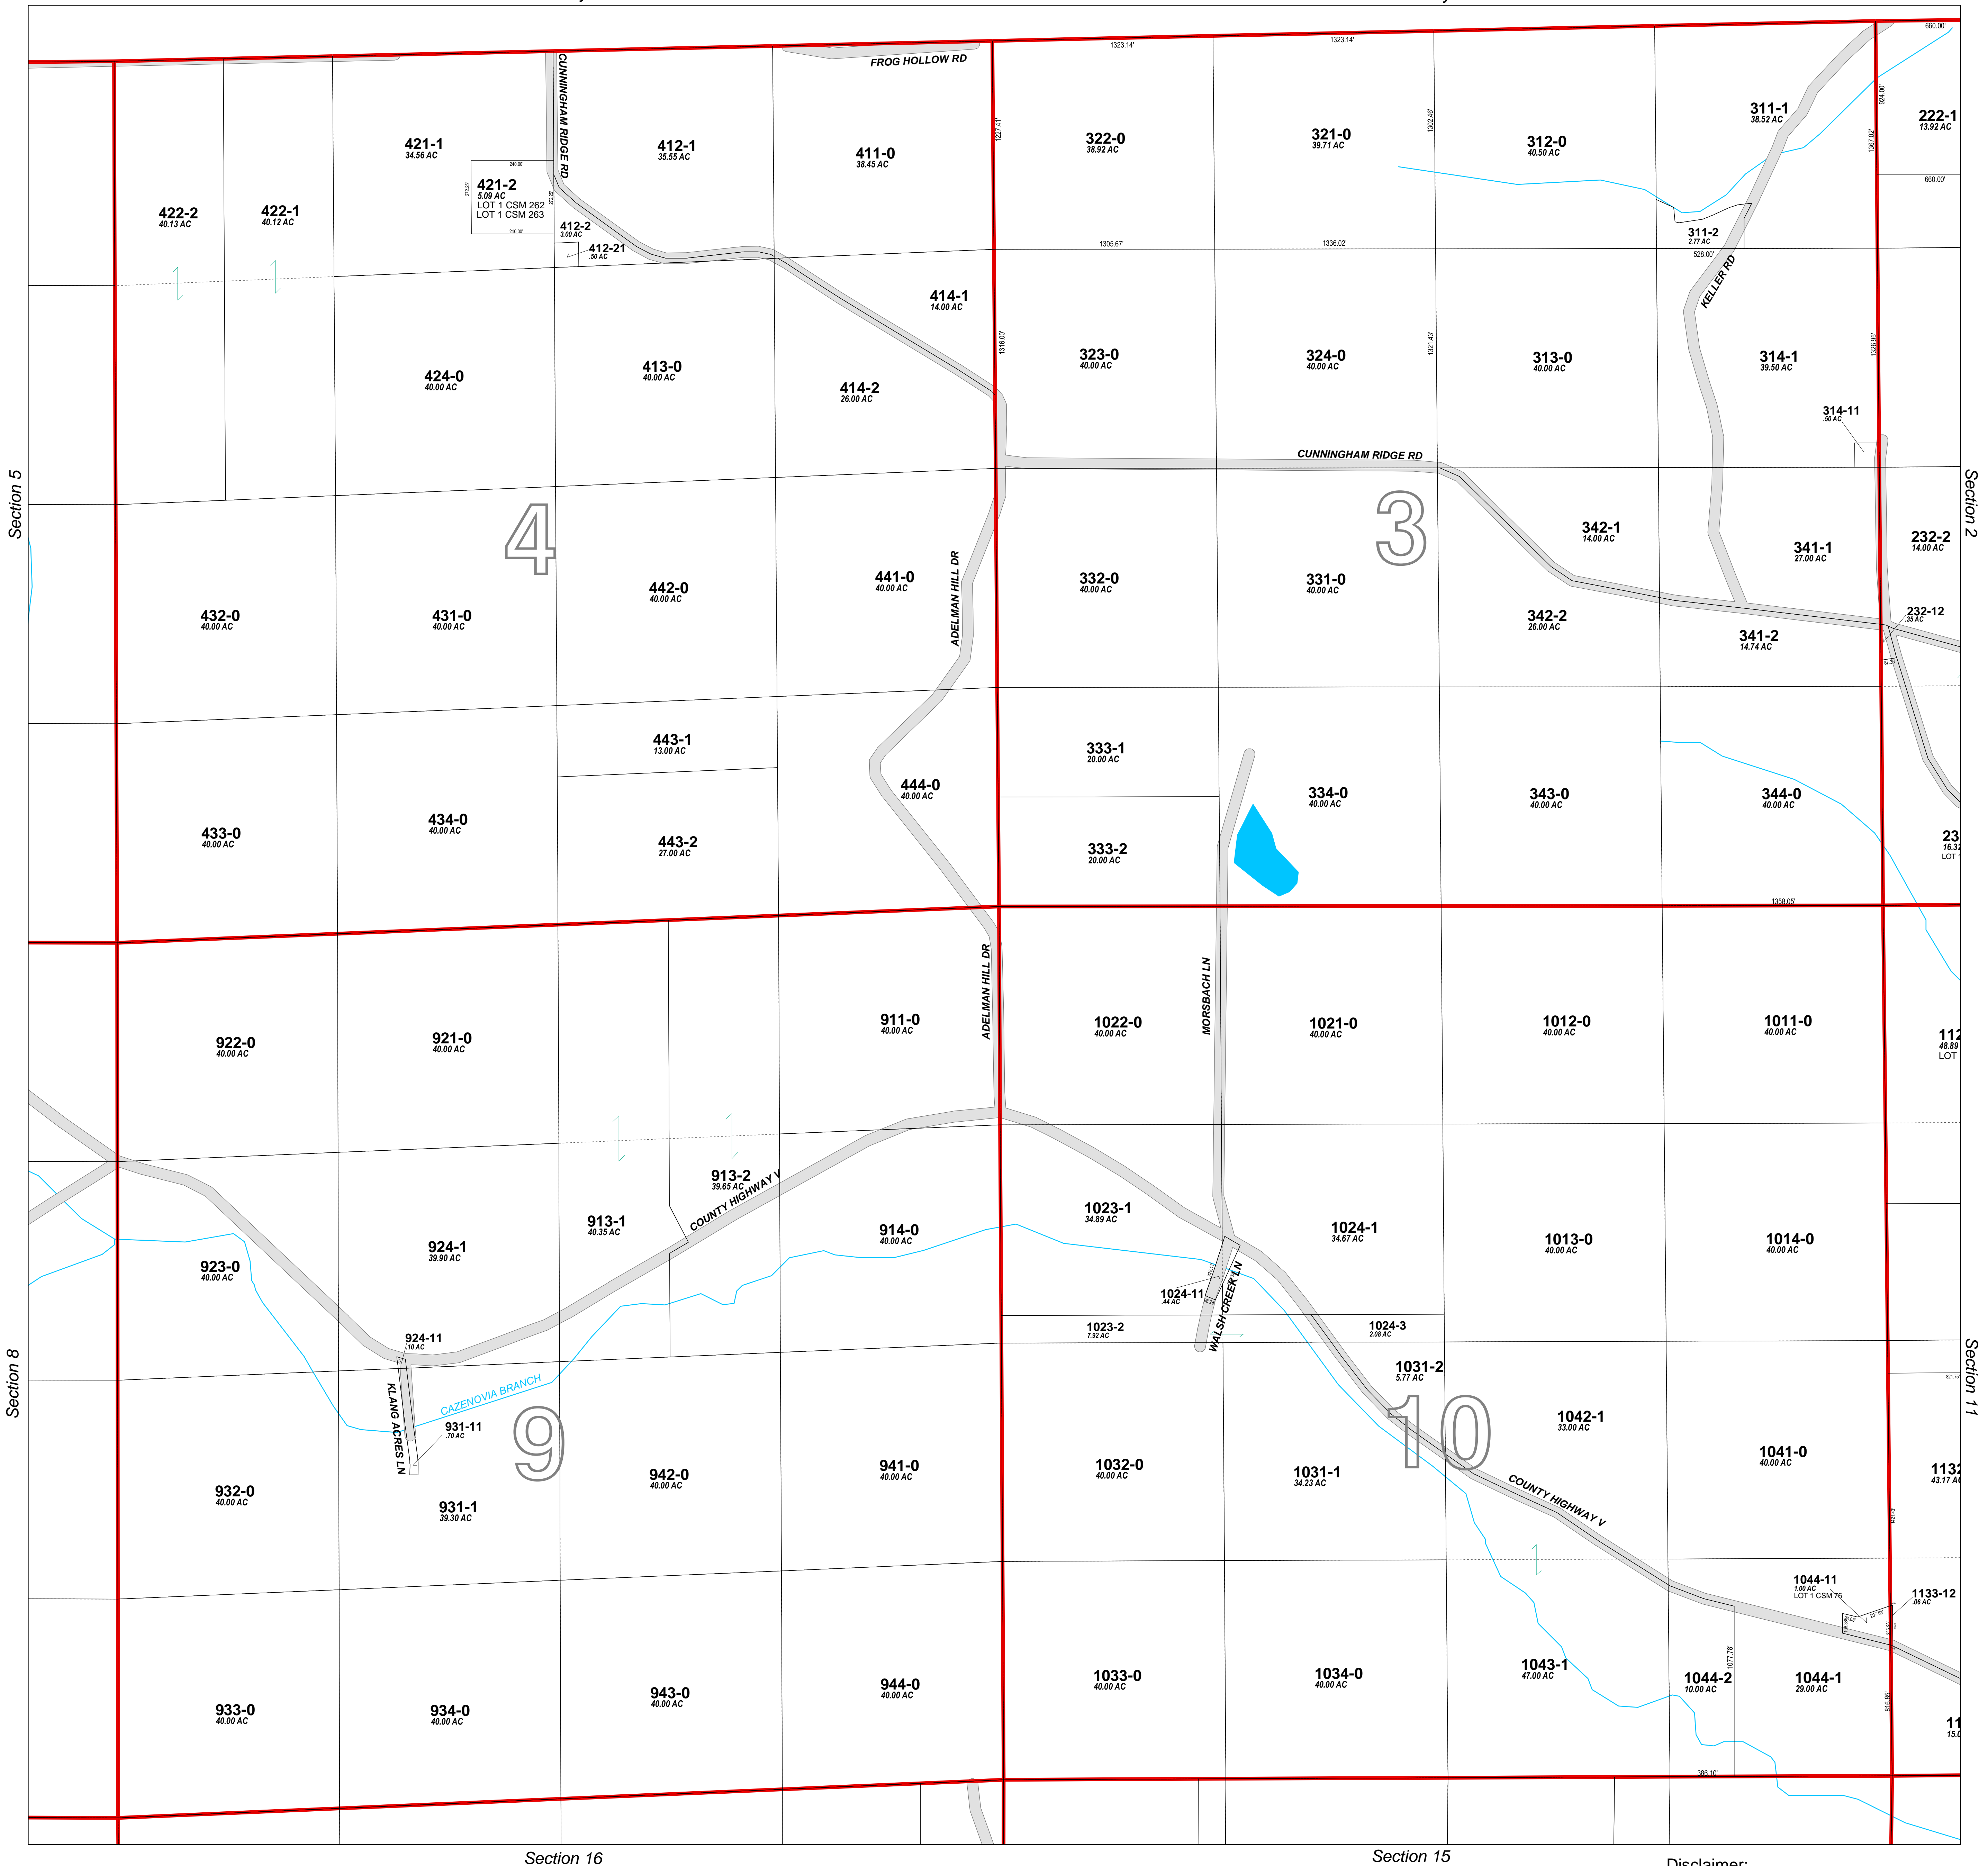

Town of Westford Sections 3, 4, 9, 10 Richland County, WI

Sauk County

Sauk County

Map Legend			
	Section Lines		Historical lines
	Road Right of Ways		Road Names
	Water		Leaders Dimensions
	Parcels		Leaders Acres
	Land Hooks		Leaders Parcel IDs
			Easements
			Text
			Road Names
			History Text
			Dimensions
			Acreage
			Parcel IDs
			Legal Reference Text
			Creek Names
			Government Lot Number
			Section Numbers
			Block Number
			Lot Number

Disclaimer:
Richland County map data is derived from various sources including GPS, surveys, recorded legal documents and aerial photography using best applicable methods. These maps are intended for use in compliance of Chapter 70 Wis.