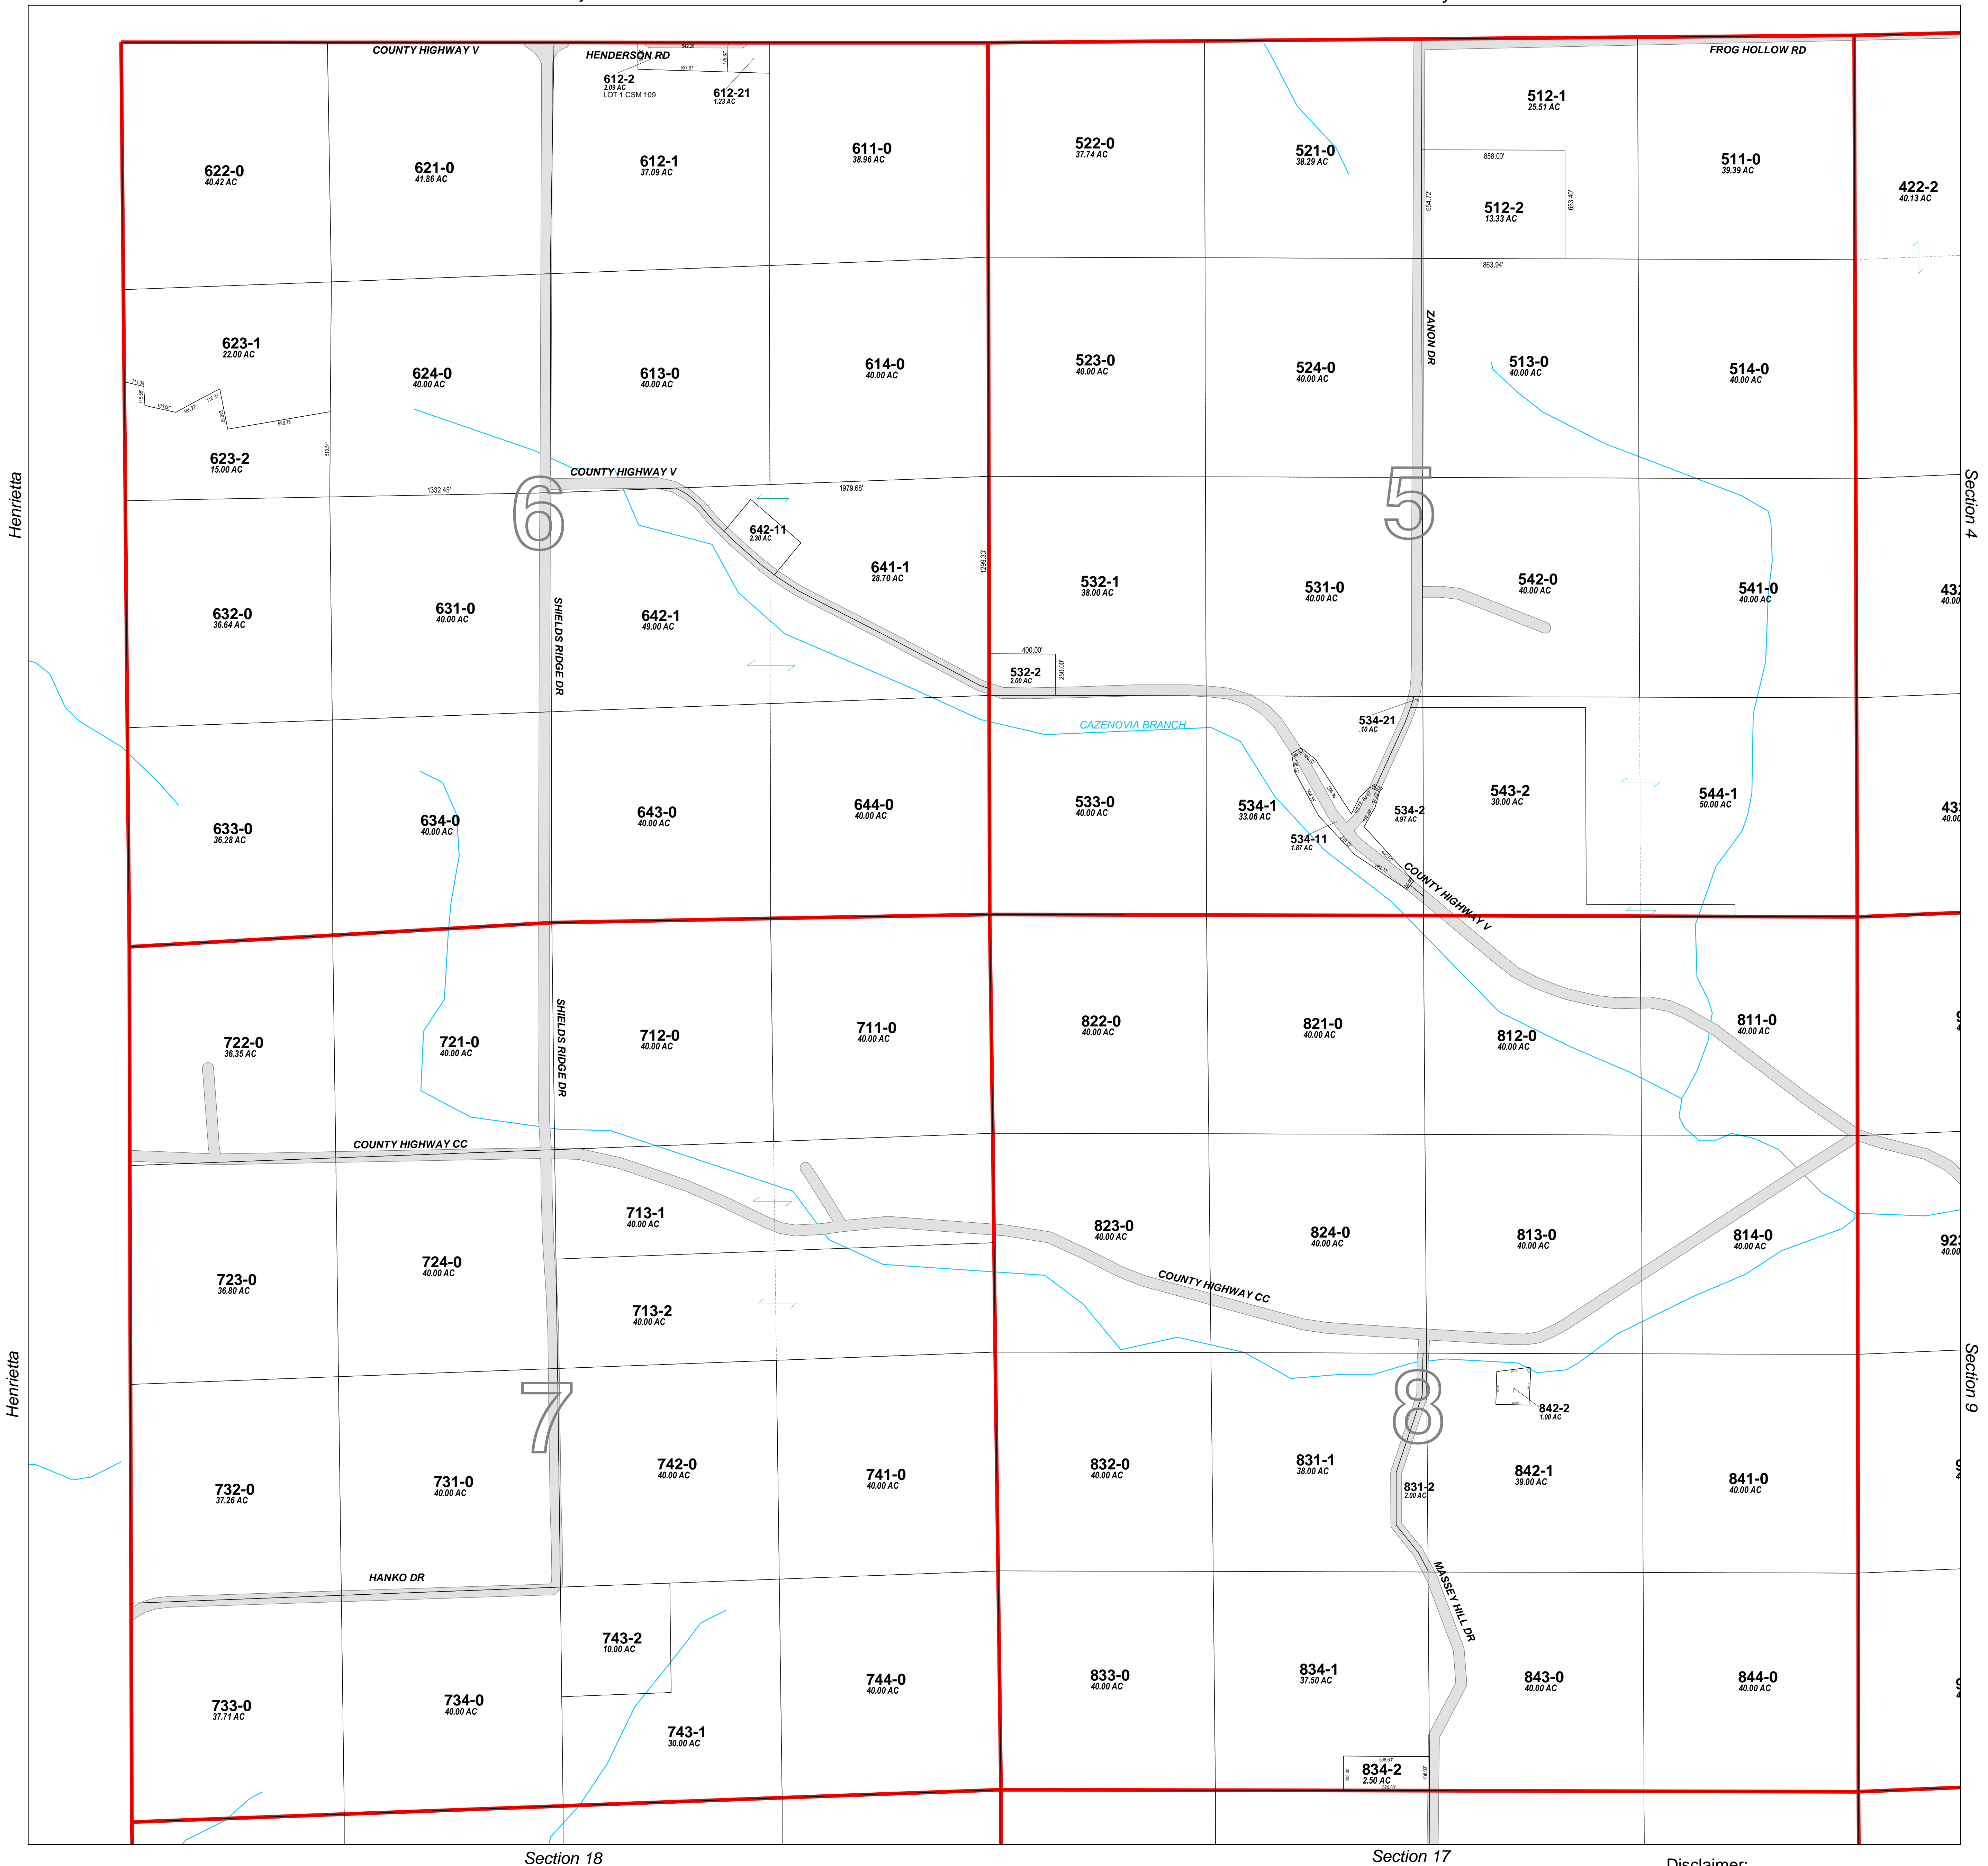

Town of Westford Sections 5, 6, 7, 8 Richland County, WI

Sauk County

Sauk County

Map Legend			
	Section Lines		Historical lines
	Road Right of Ways		Road Names
	Water		Leaders Dimensions
	Parcels		Leaders Acres
	Land Hooks		Leaders Parcel IDs
			Easements
			Legal Reference Text
			Creek Names
			Government Lot Number
			Section Numbers
			Block Number
			Lot Number

Disclaimer:
Richland County map data is derived from various sources including GPS, surveys, recorded legal documents and aerial photography using best applicable methods. These maps are intended for use in compliance of Chapter 70 Wis.