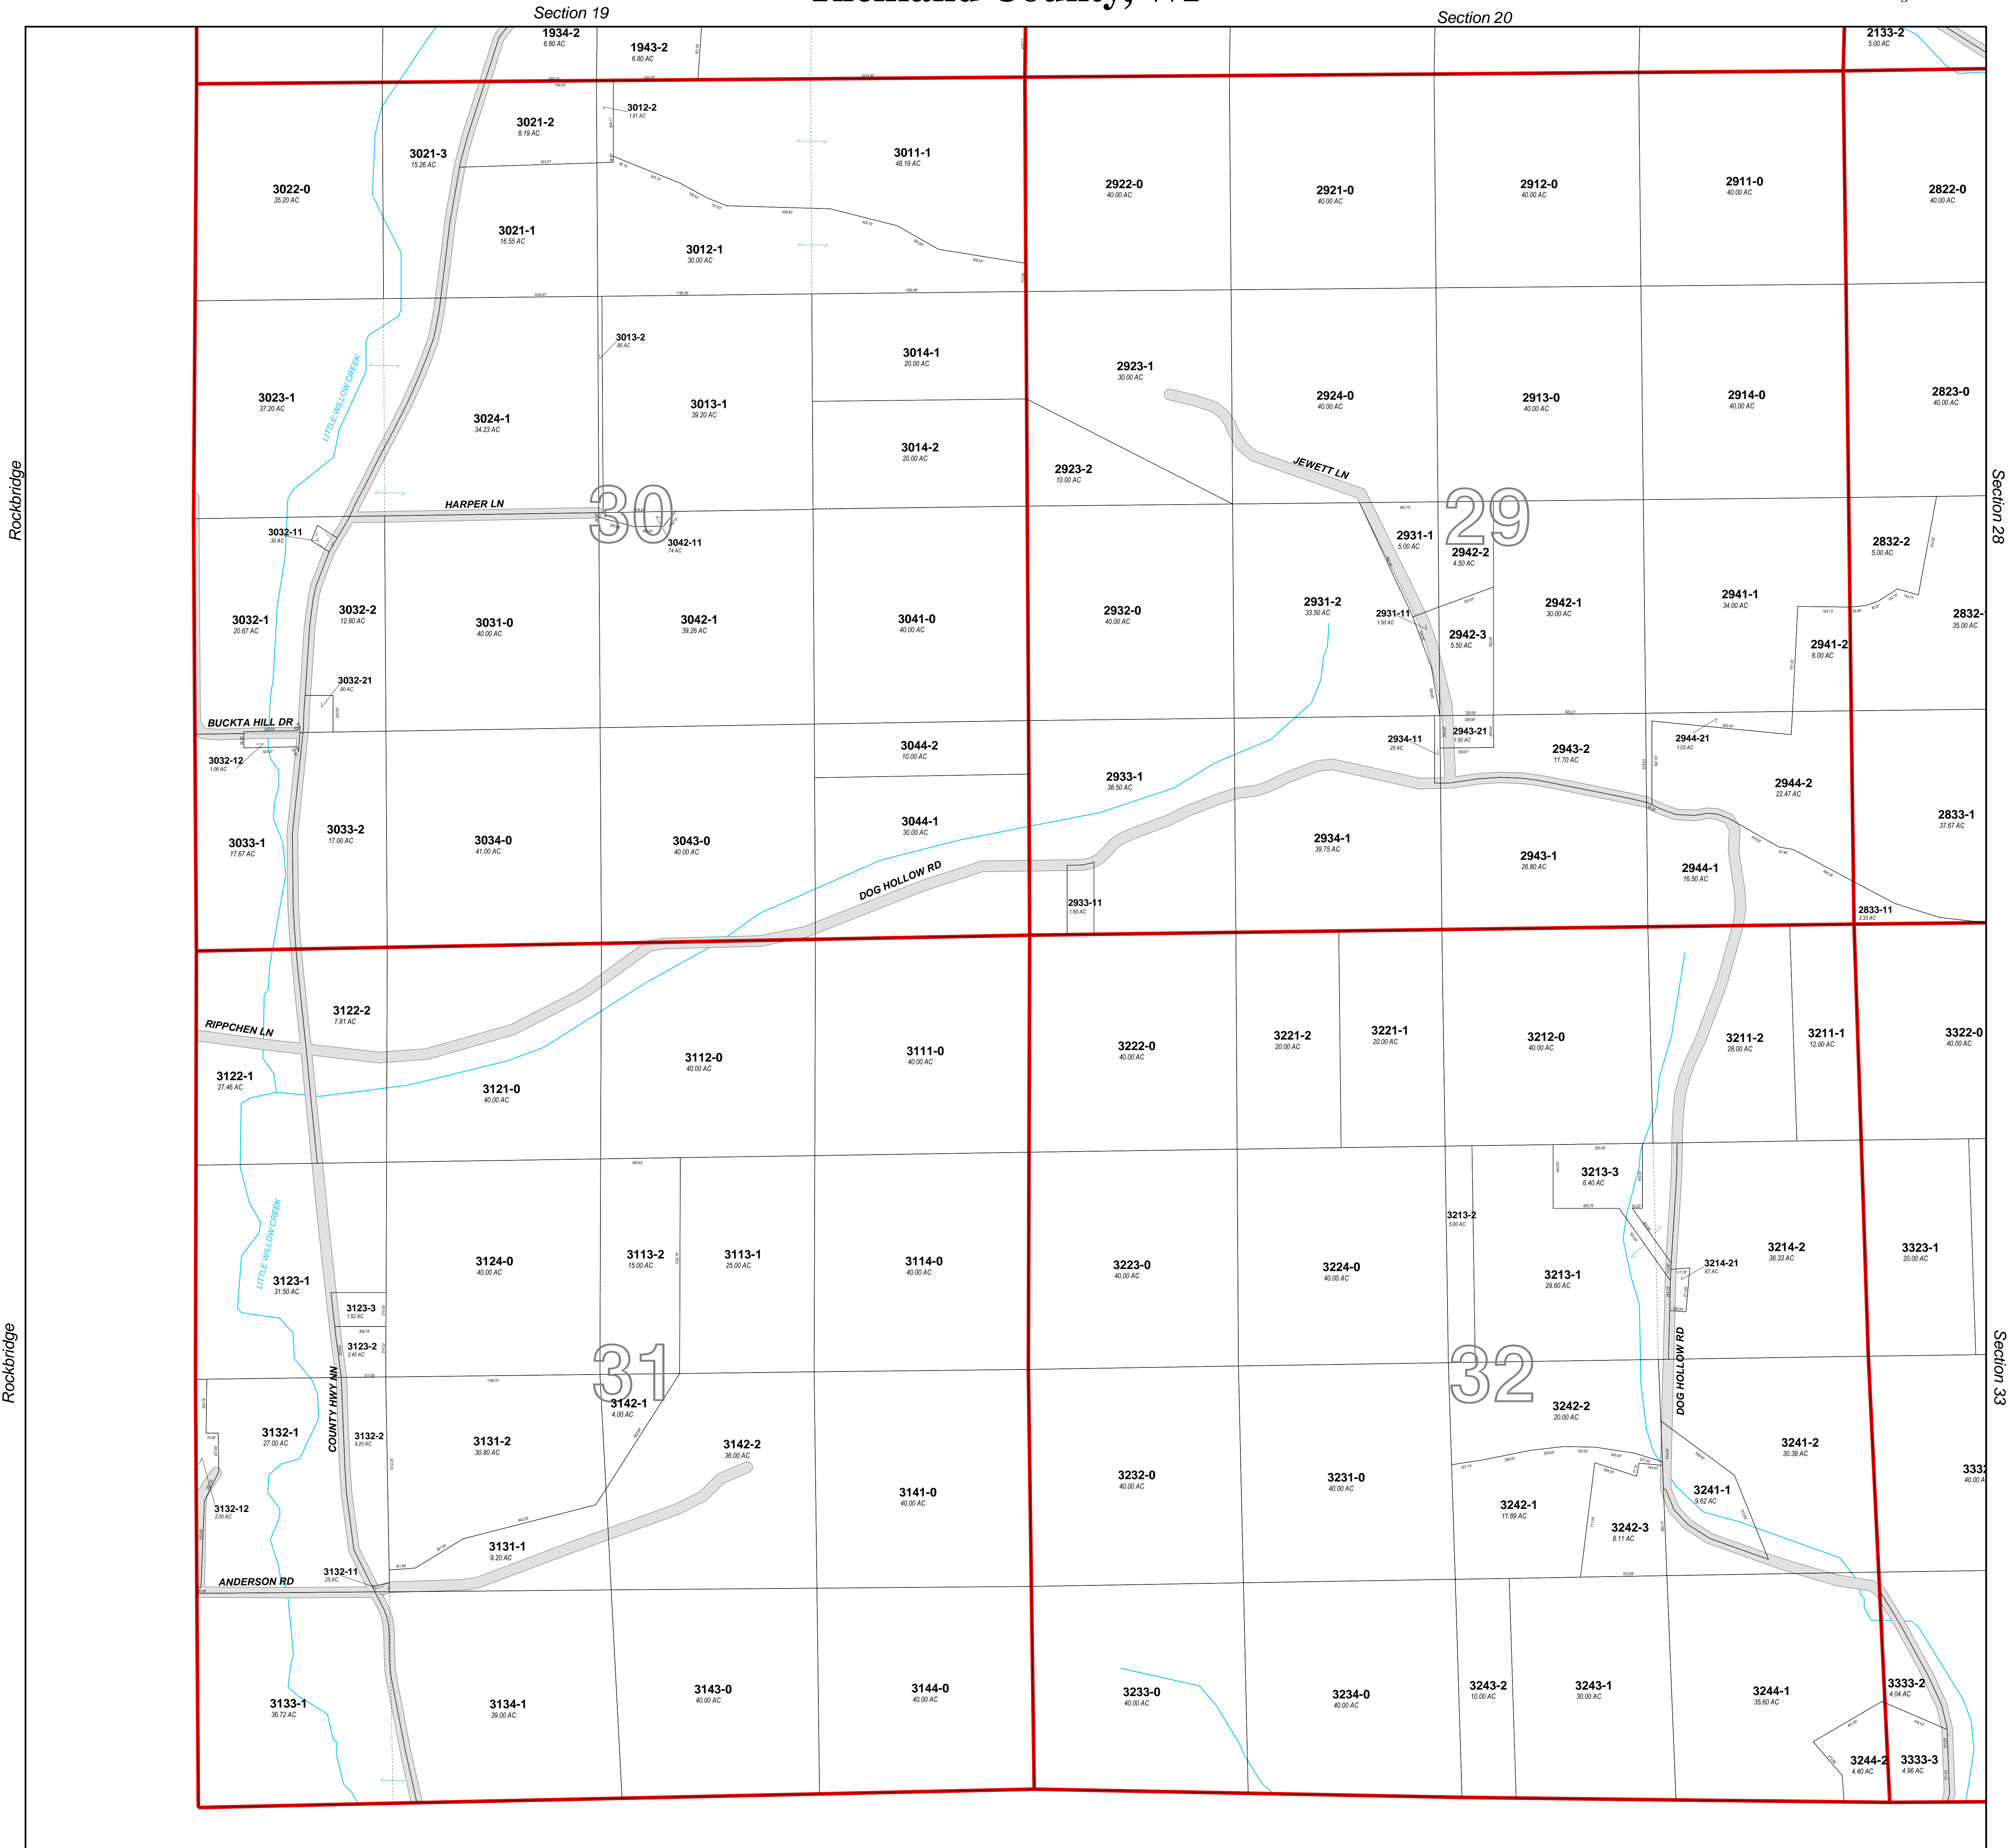

# Town of Willow T11N-R2E

## Sections 29, 30, 31, 32

### Richland County, WI

Rockbridge

Rockbridge

Section 28

Section 33

Ithaca

Ithaca

Map Legend			
	Section Lines		Creek Names
	Road Right of Ways		Government Lot Number
	Water		Section Numbers
	Parcels		Block Number
	Land Hooks		Lot Number
	Historical Lines		Road Names
	Leaders Dimensions		History Text
	Leaders Acres		Dimensions
	Leaders Parcel IDs		Acres
	Easements		Parcel IDs
			Legal Reference Text

Disclaimer:  
Richland County map data is derived from various sources including GPS, surveys, recorded legal documents and aerial photography using best applicable methods. These maps are intended for use in compliance of Chapter 70 Wis.