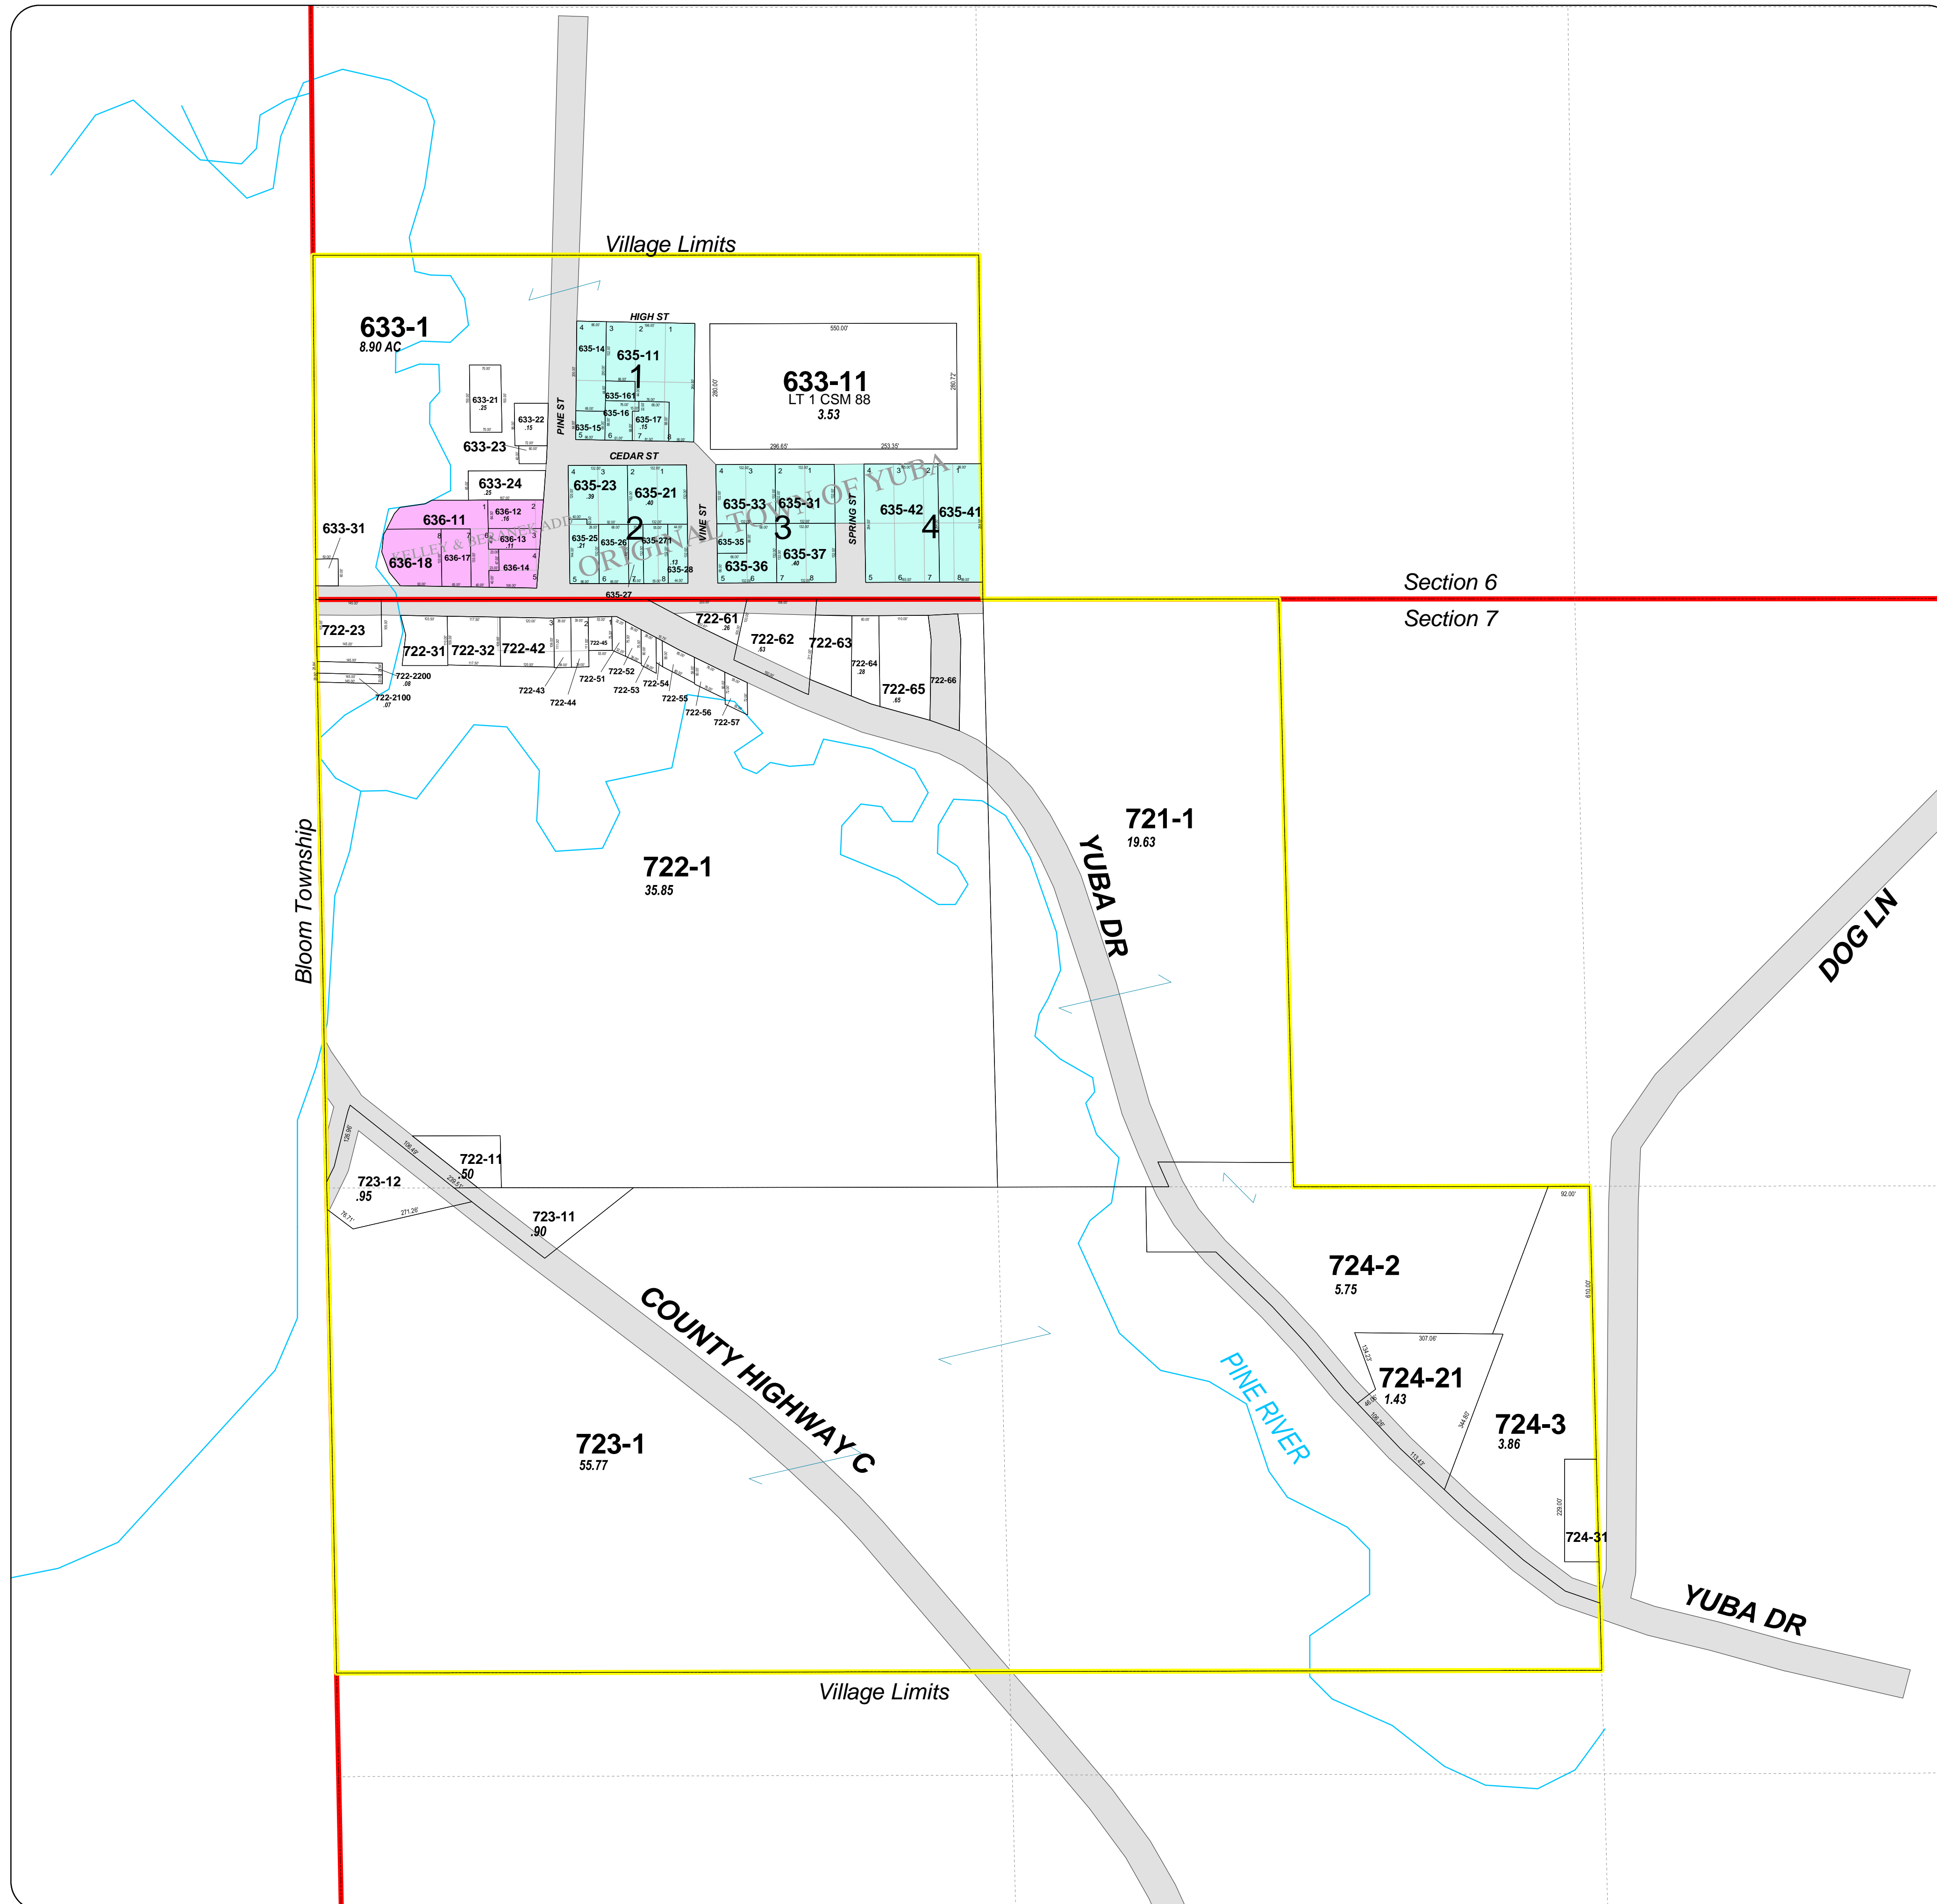

Village of Yuba Richland County, WI

Map Legend			
	Quarter Section Lines		Parcels
	Section Lines		Road Right of Ways
	Rivers		Village Limits
			Kelley & Beranek Add
			Original Town of Yuba
			Historical Lines
			Leaders
			Land Hooks

1 inch equals 200 feet